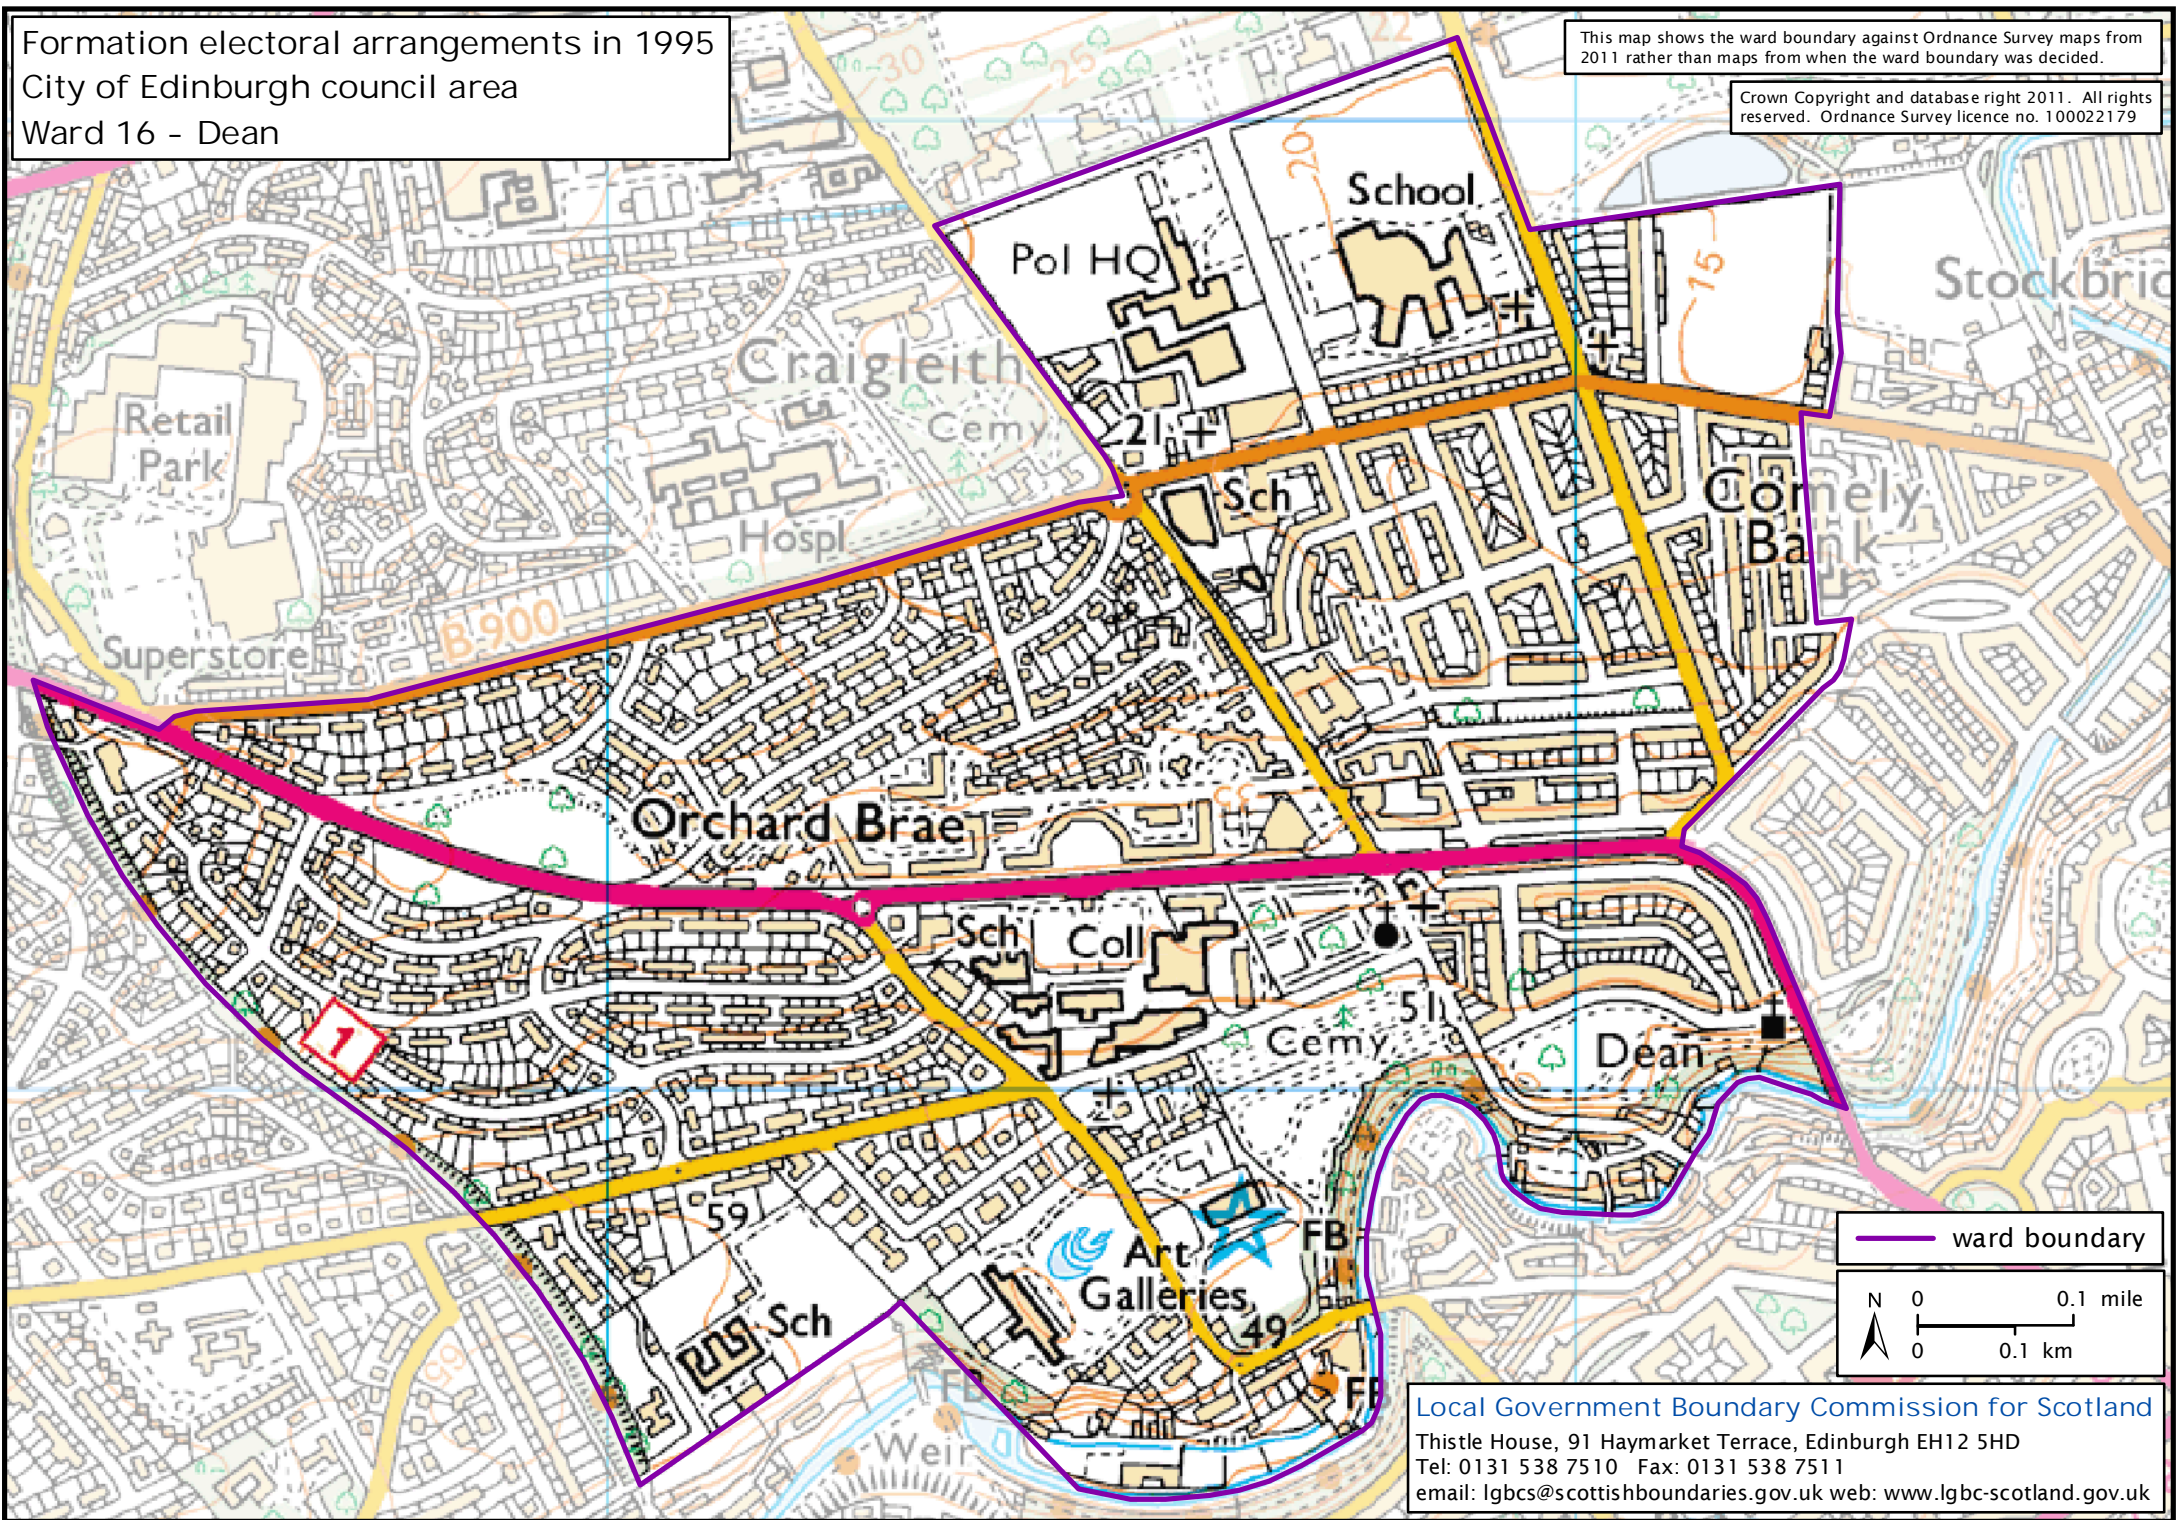

Formation electoral arrangements in 1995
City of Edinburgh council area
Ward 16 - Dean

This map shows the ward boundary against Ordnance Survey maps from 2011 rather than maps from when the ward boundary was decided.

Crown Copyright and database right 2011. All rights reserved. Ordnance Survey licence no. 100022179

Local Government Boundary Commission for Scotland
Thistle House, 91 Haymarket Terrace, Edinburgh EH12 5HD
Tel: 0131 538 7510 Fax: 0131 538 7511
email: lgbcscottishboundaries.gov.uk web: www.lgbc-scotland.gov.uk