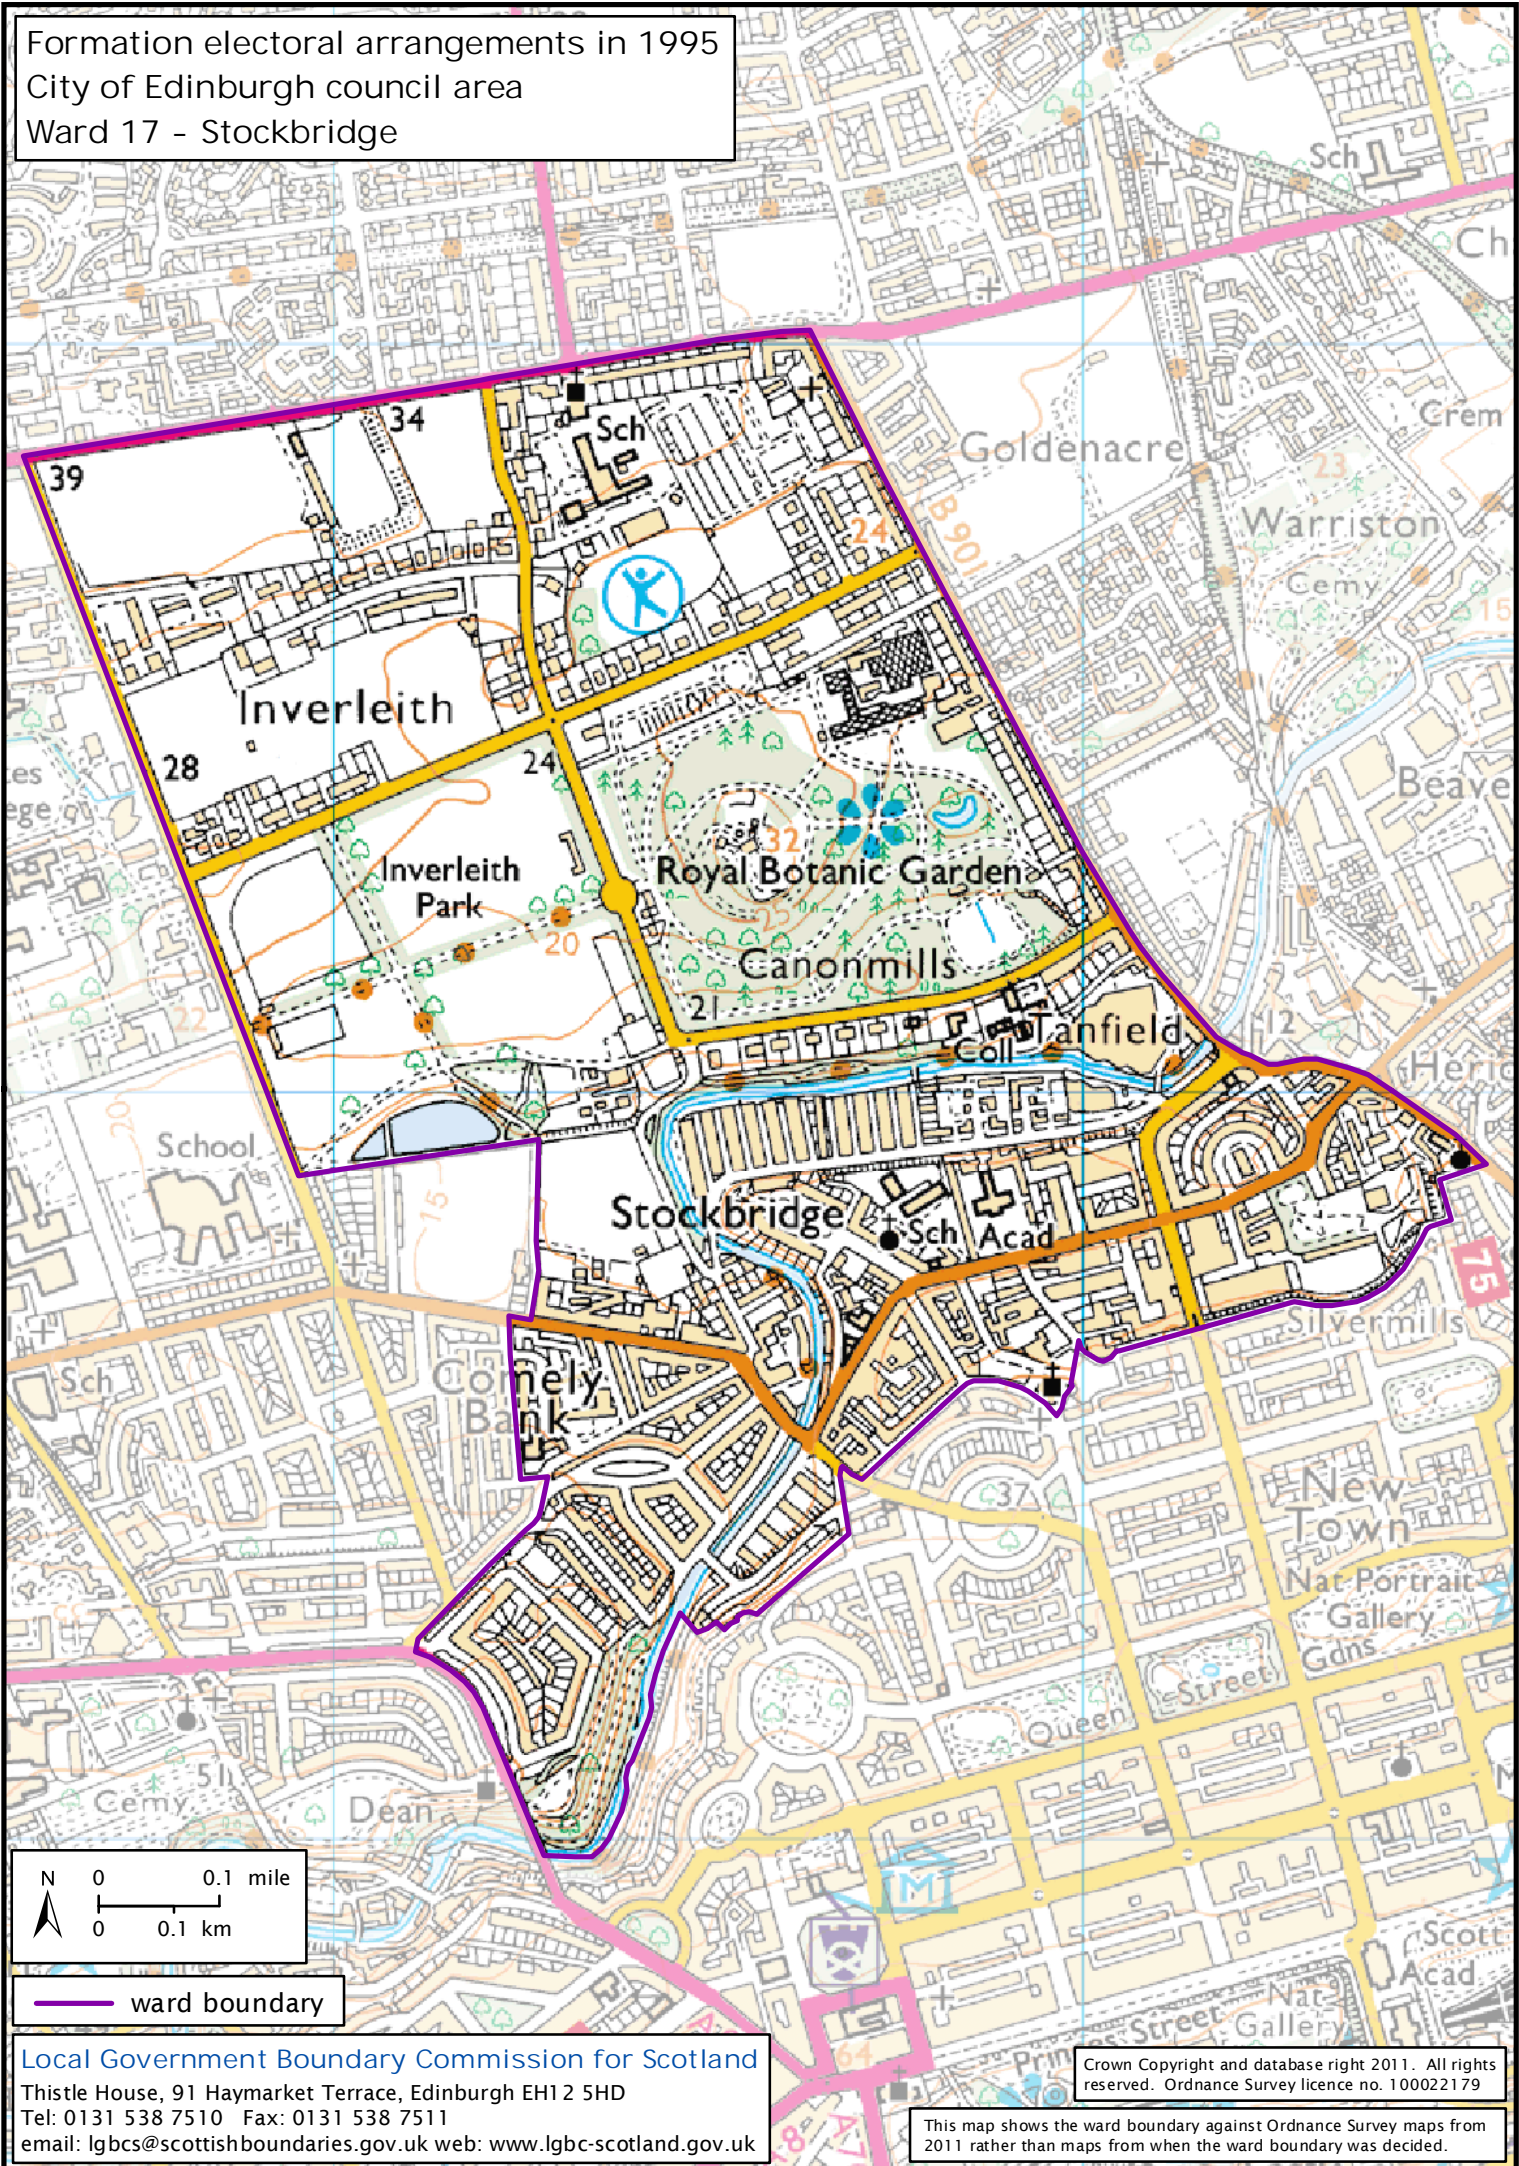

Formation electoral arrangements in 1995
City of Edinburgh council area
Ward 17 - Stockbridge

Local Government Boundary Commission for Scotland
Thistle House, 91 Haymarket Terrace, Edinburgh EH12 5HD
Tel: 0131 538 7510 Fax: 0131 538 7511
email: lgbc@scottishboundaries.gov.uk web: www.lgbc-scotland.gov.uk

Crown Copyright and database right 2011. All rights reserved. Ordnance Survey licence no. 100022179

This map shows the ward boundary against Ordnance Survey maps from 2011 rather than maps from when the ward boundary was decided.