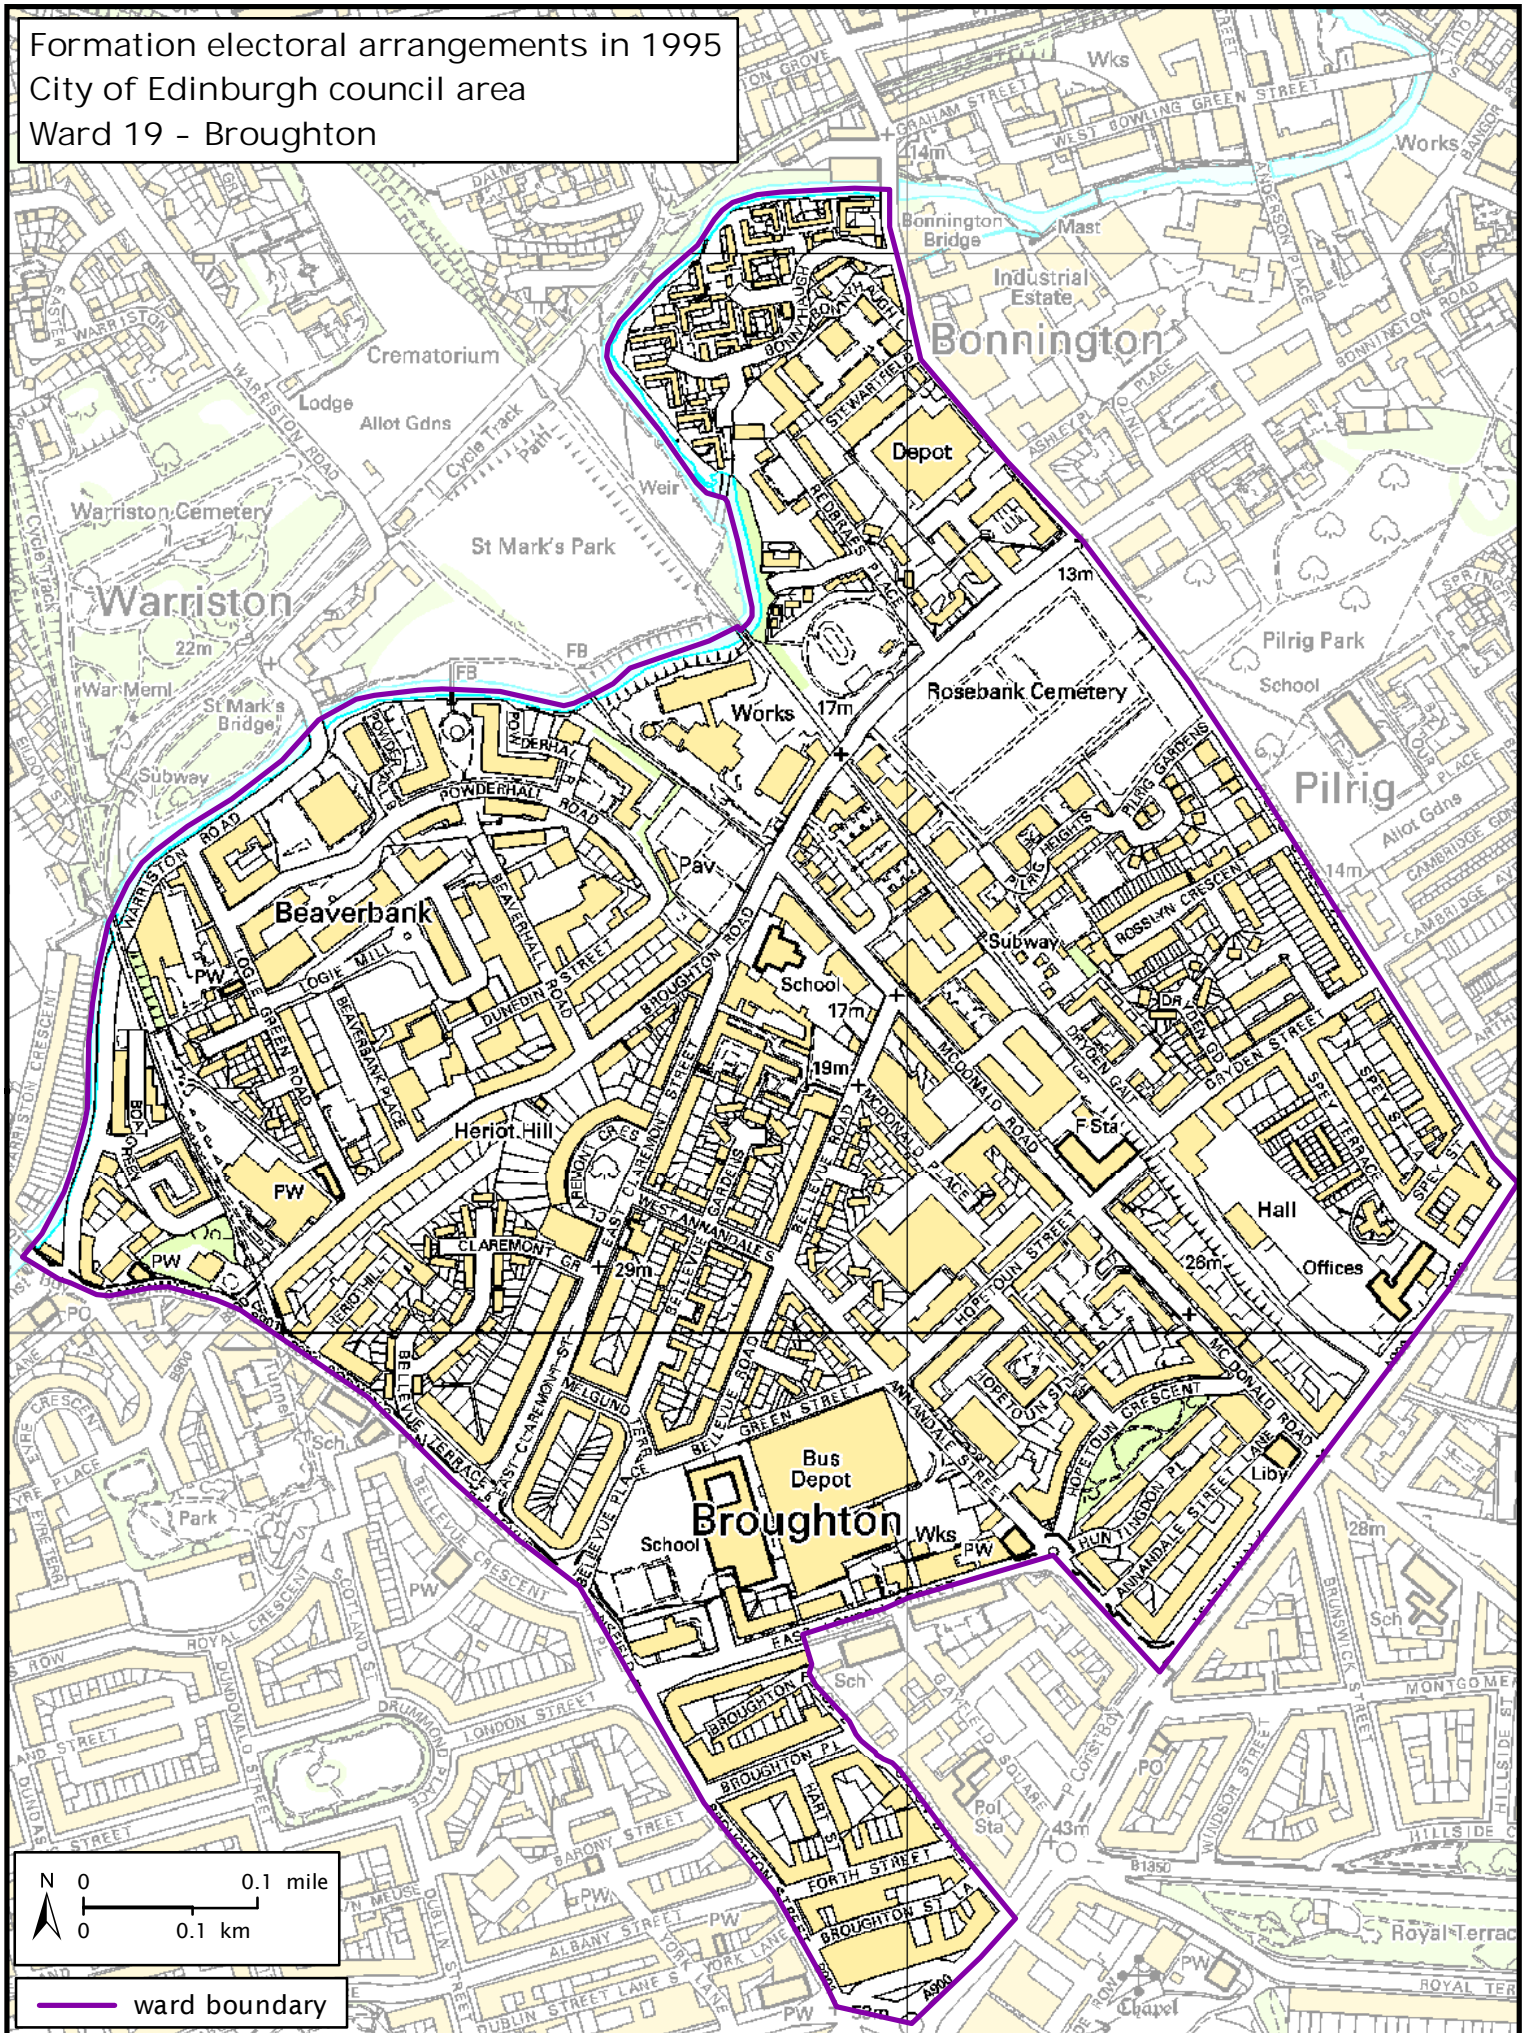

Formation electoral arrangements in 1995
 City of Edinburgh council area
 Ward 19 - Broughton

— ward boundary

Local Government Boundary Commission for Scotland
 Thistle House, 91 Haymarket Terrace, Edinburgh EH1 2 5HD
 Tel: 0131 538 7510 Fax: 0131 538 7511
 email: lgbc@scottishboundaries.gov.uk web: www.lgbc-scotland.gov.uk

Crown Copyright and database right 2011. All rights reserved. Ordnance Survey licence no. 100022179

This map shows the ward boundary against Ordnance Survey maps from 2011 rather than maps from when the ward boundary was decided.