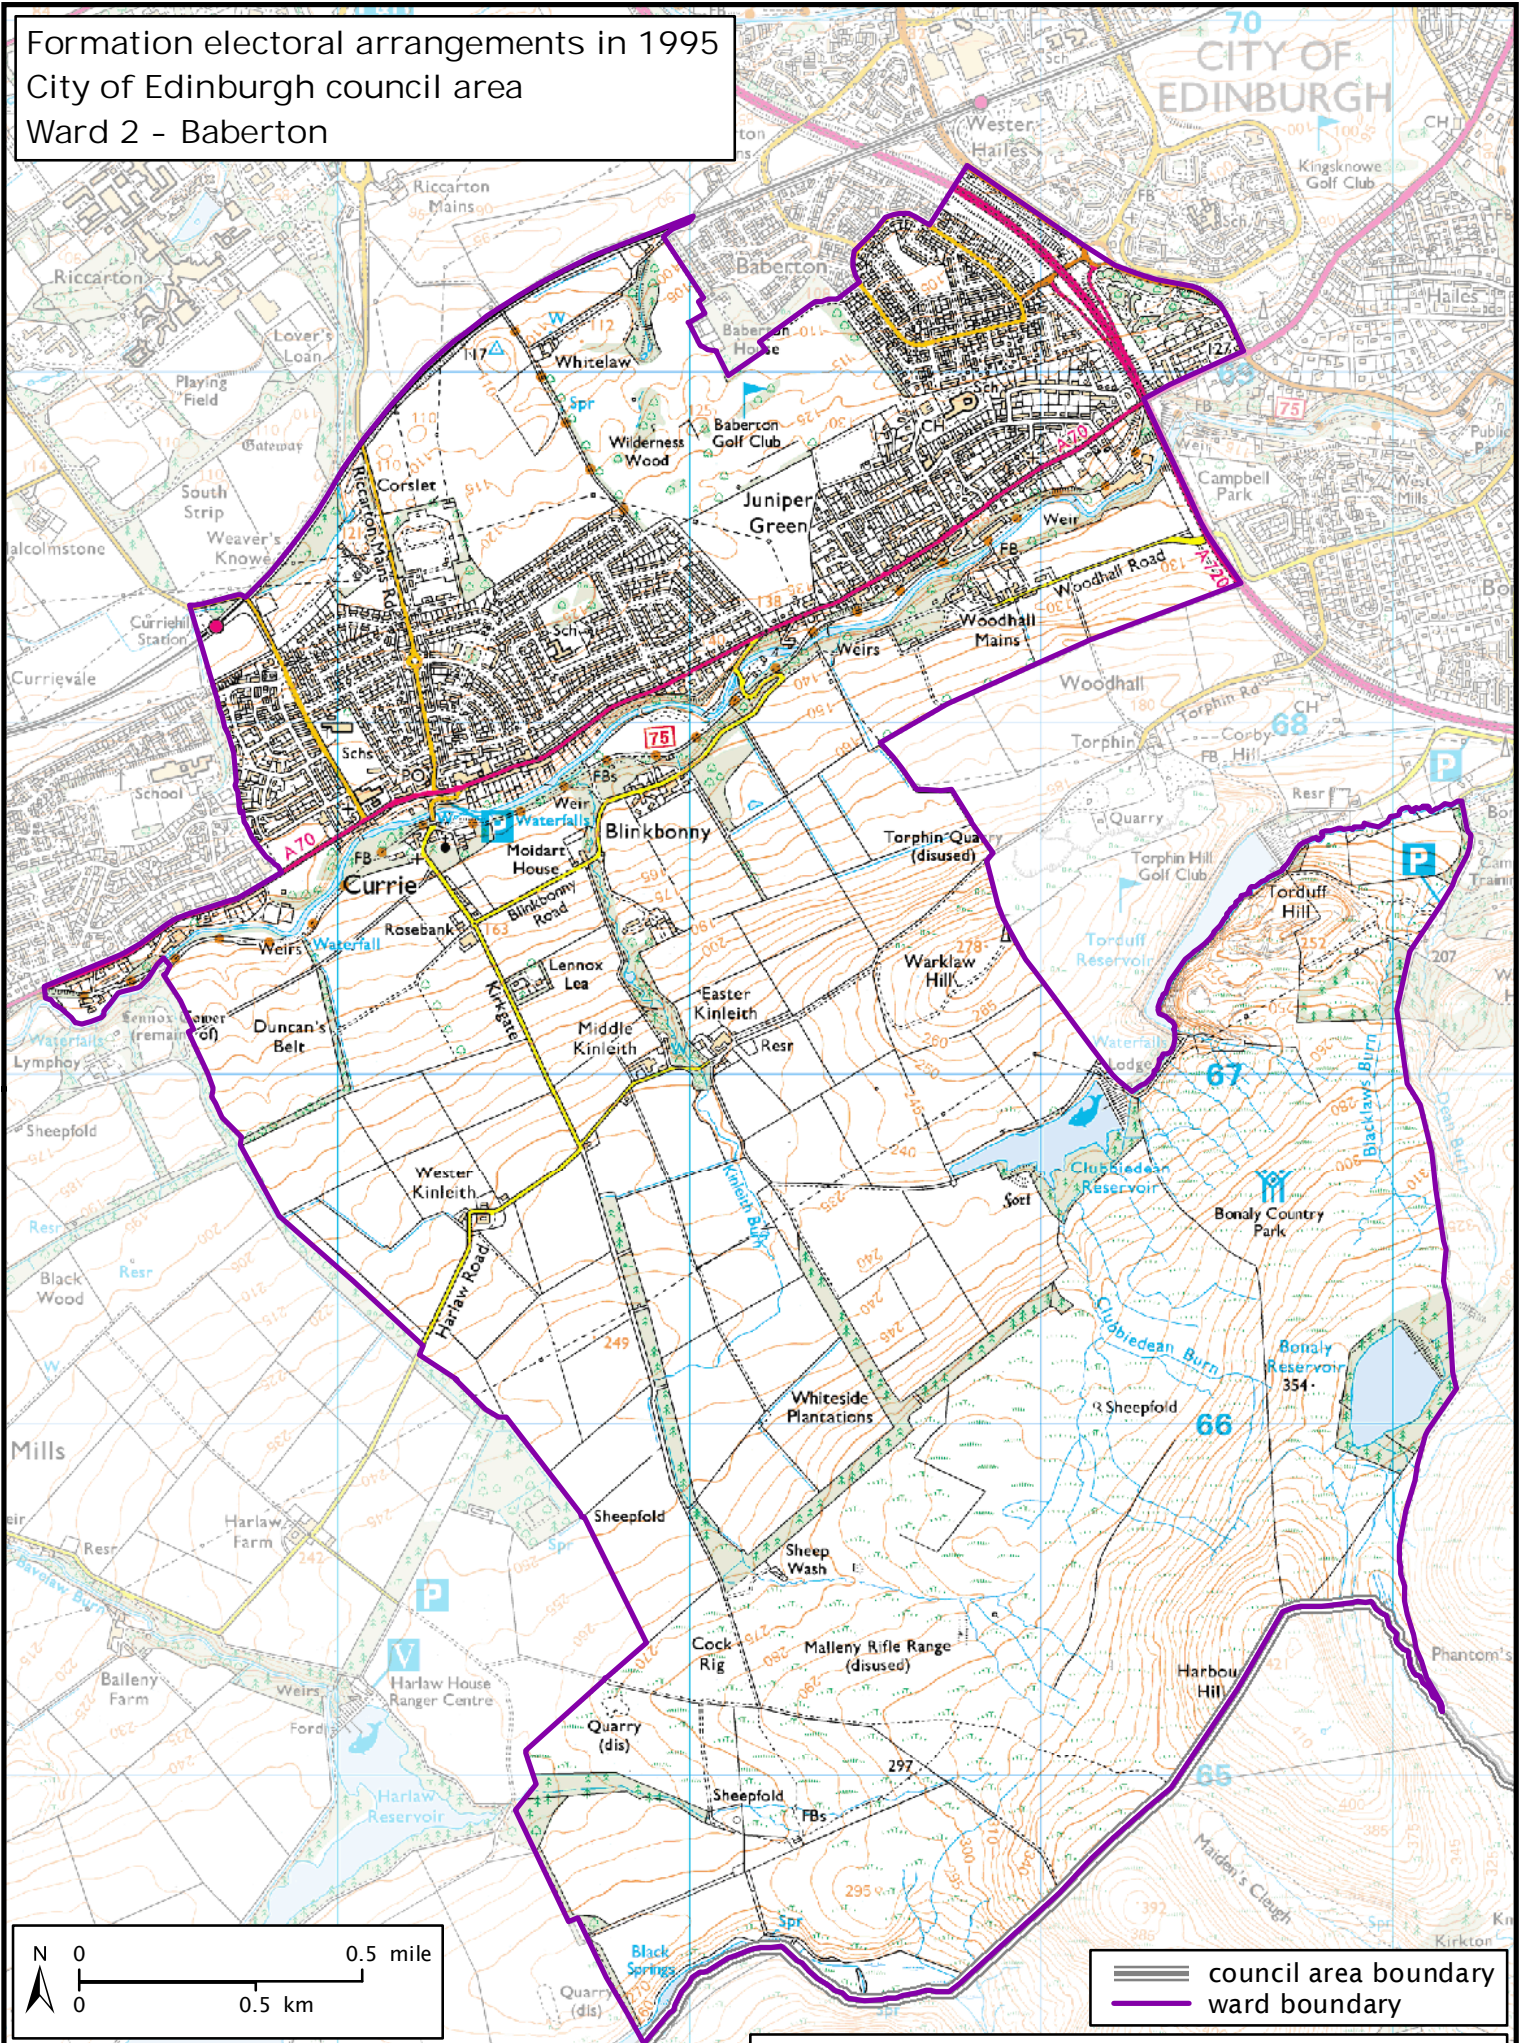

Formation electoral arrangements in 1995  
 City of Edinburgh council area  
 Ward 2 - Baberton

 council area boundary  
 ward boundary

Crown Copyright and database right 2011. All rights reserved. Ordnance Survey licence no. 100022179

This map shows the ward boundary against Ordnance Survey maps from 2011 rather than maps from when the ward boundary was decided.

**Local Government Boundary Commission for Scotland**  
 Thistle House, 91 Haymarket Terrace, Edinburgh EH1 2 SHD  
 Tel: 0131 538 7510 Fax: 0131 538 7511  
 email: lgbc@scottishboundaries.gov.uk web: www.lgbc-scotland.gov.uk