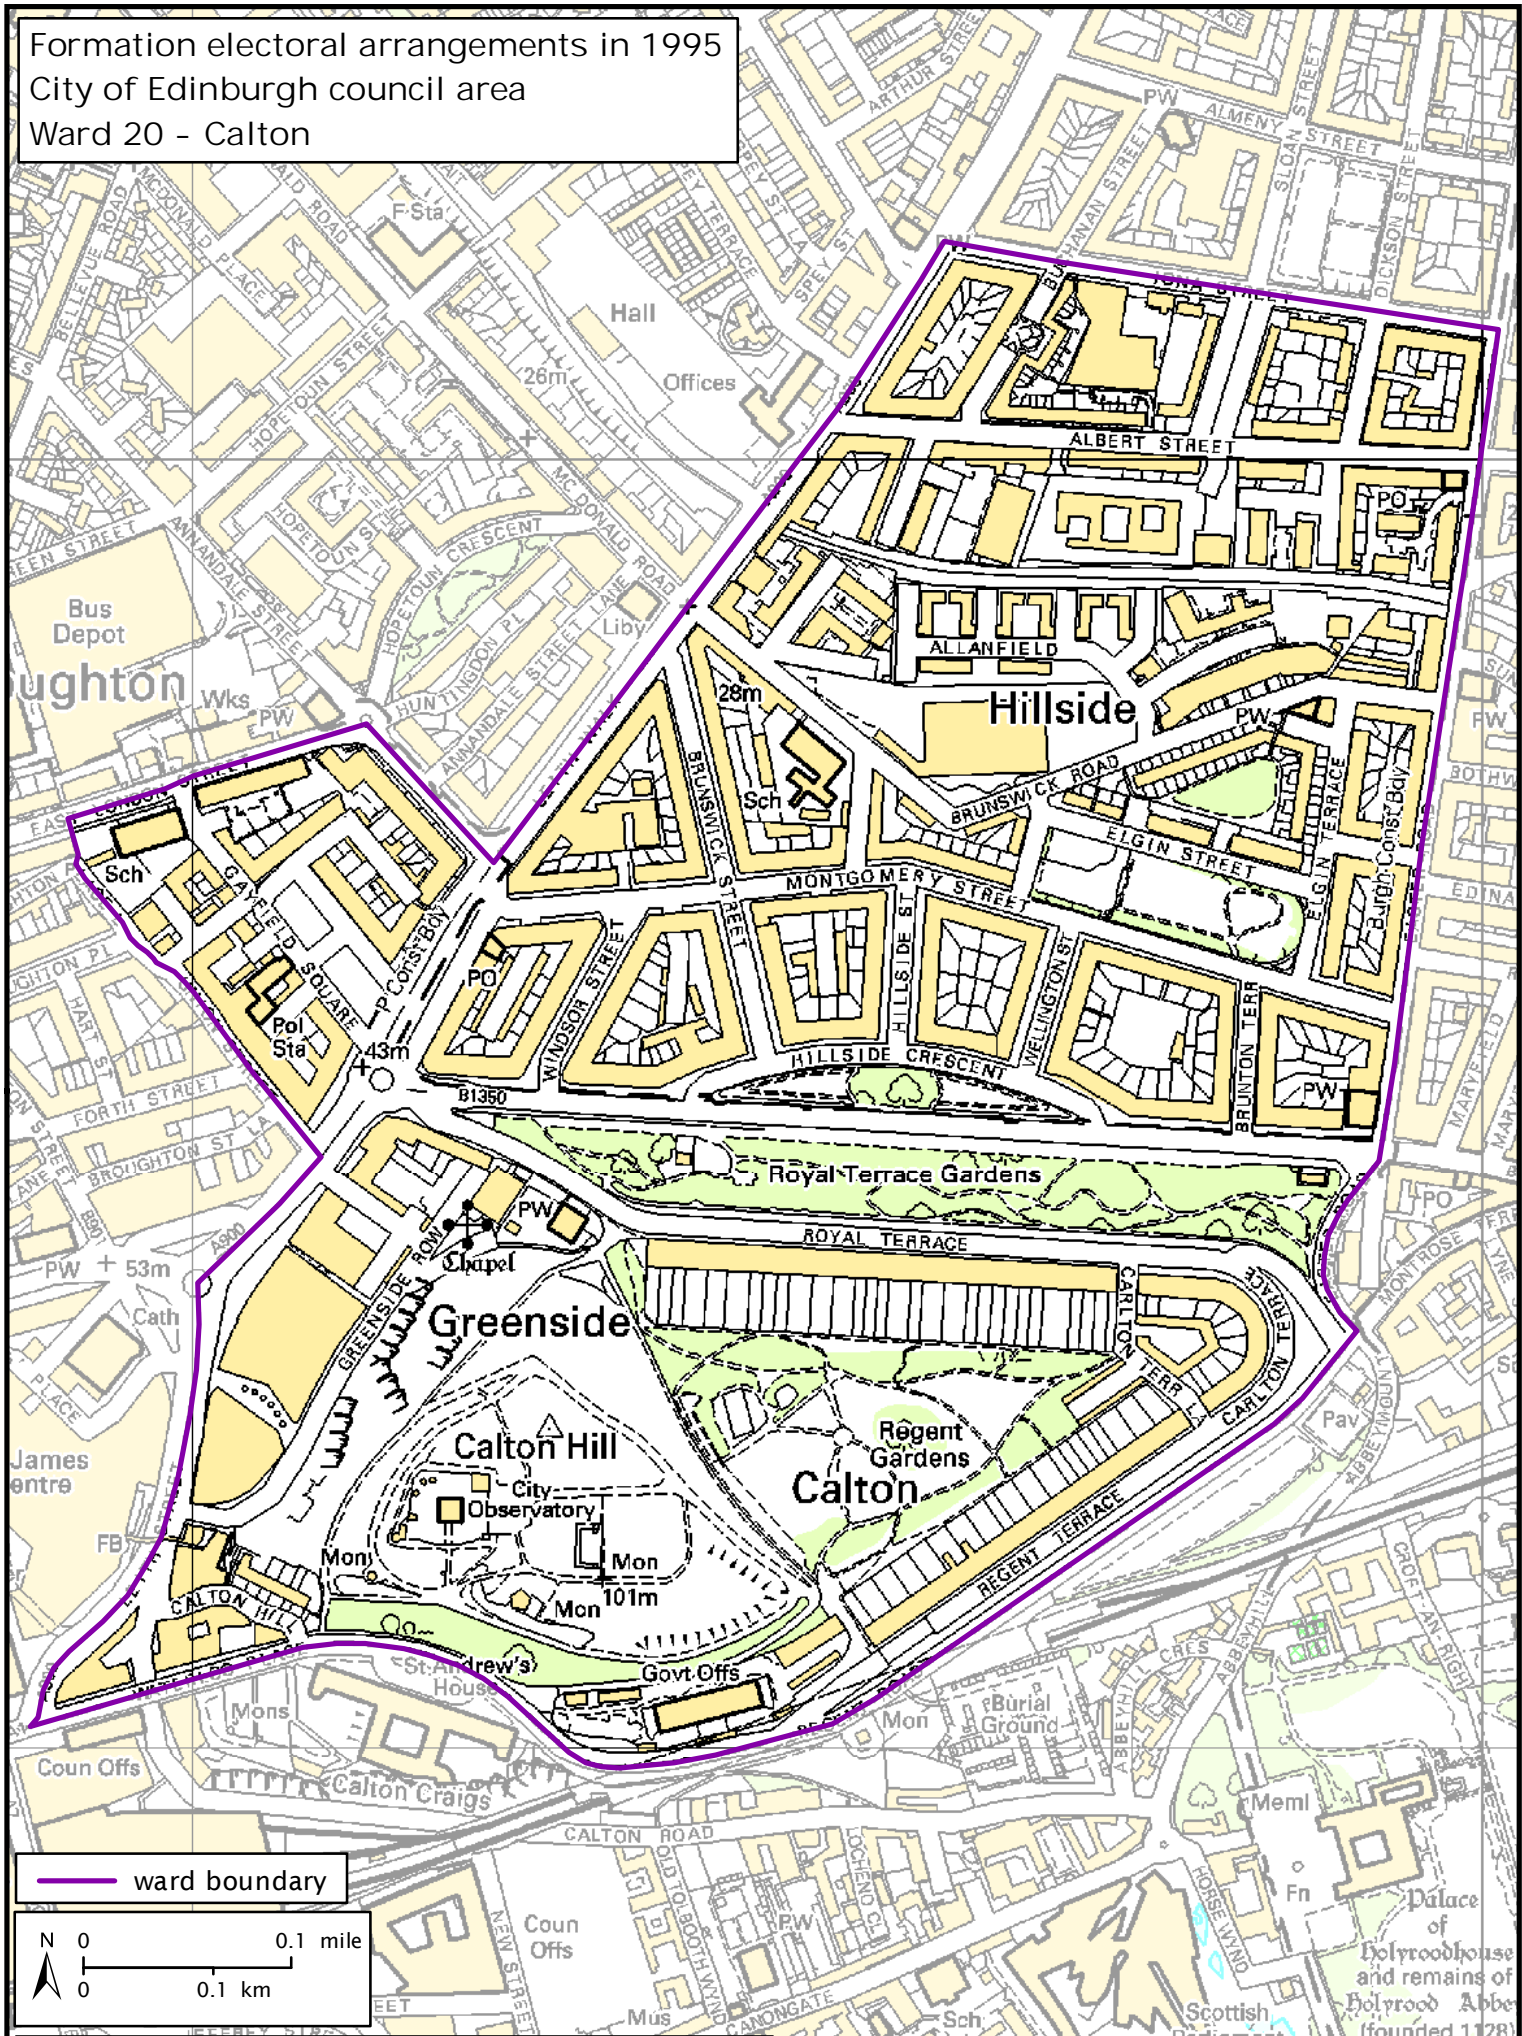

Formation electoral arrangements in 1995
 City of Edinburgh council area
 Ward 20 - Calton

— ward boundary

Local Government Boundary Commission for Scotland
 Thistle House, 91 Haymarket Terrace, Edinburgh EH12 5HD
 Tel: 0131 538 7510 Fax: 0131 538 7511
 email: lgbc@scottishboundaries.gov.uk web: www.lgbc-scotland.gov.uk

Crown Copyright and database right 2011. All rights reserved. Ordnance Survey licence no. 100022179

This map shows the ward boundary against Ordnance Survey maps from 2011 rather than maps from when the ward boundary was decided.