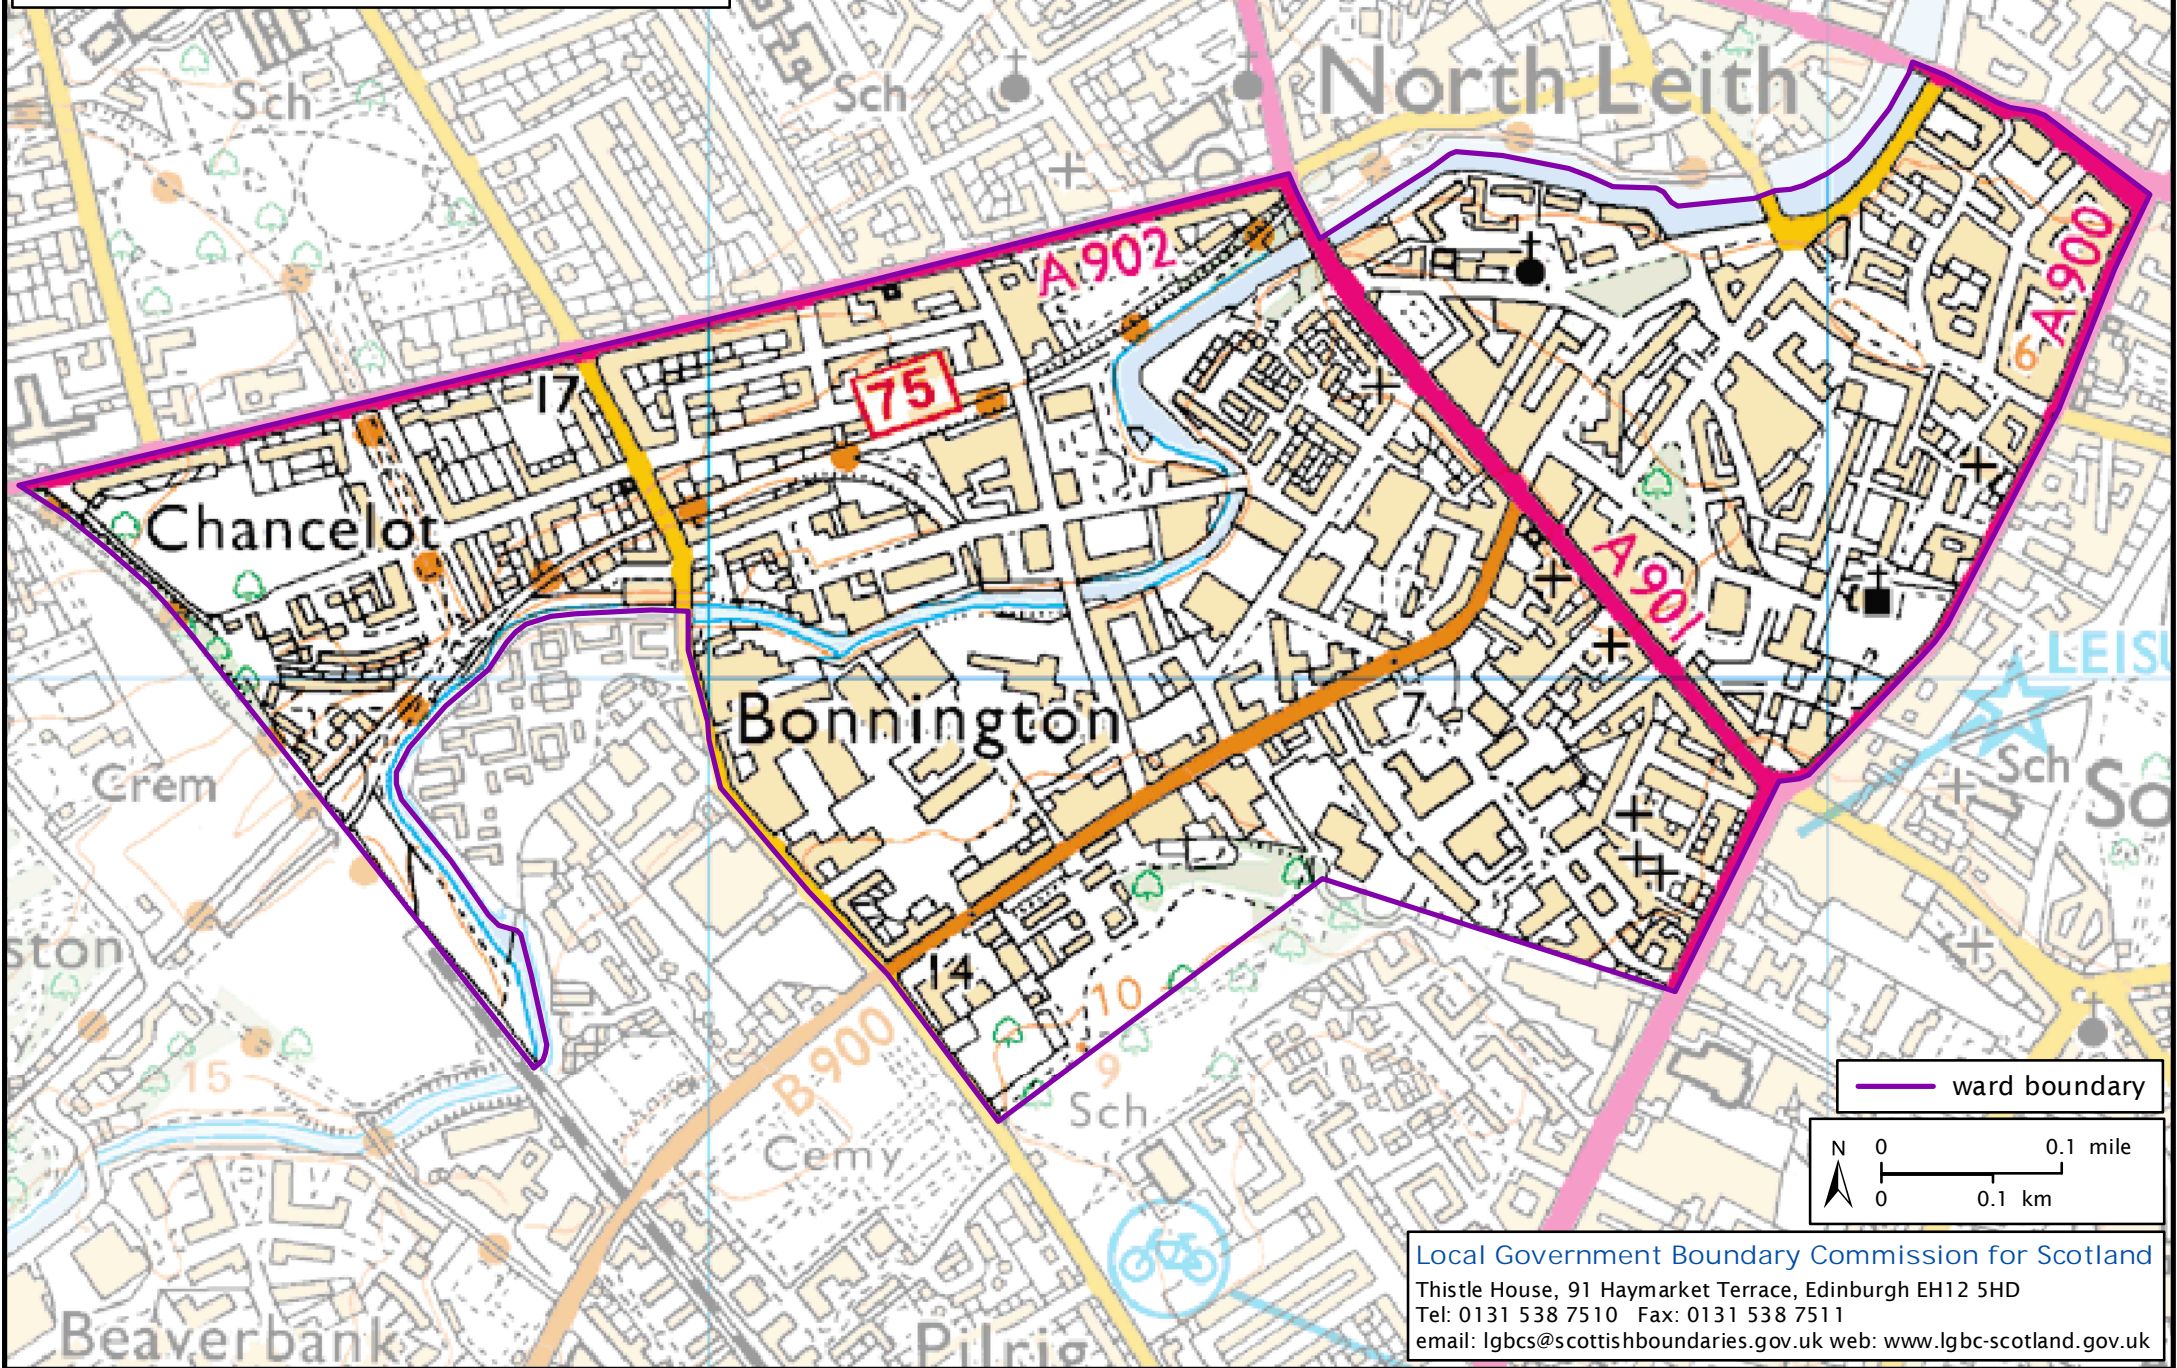

Formation electoral arrangements in 1995
City of Edinburgh council area
Ward 21 - Harbour

This map shows the ward boundary against Ordnance Survey maps from 2011 rather than maps from when the ward boundary was decided.

Crown Copyright and database right 2011. All rights reserved. Ordnance Survey licence no. 100022179

Local Government Boundary Commission for Scotland
Thistle House, 91 Haymarket Terrace, Edinburgh EH12 5HD
Tel: 0131 538 7510 Fax: 0131 538 7511
email: lgbcscottishboundaries.gov.uk web: www.lgbc-scotland.gov.uk