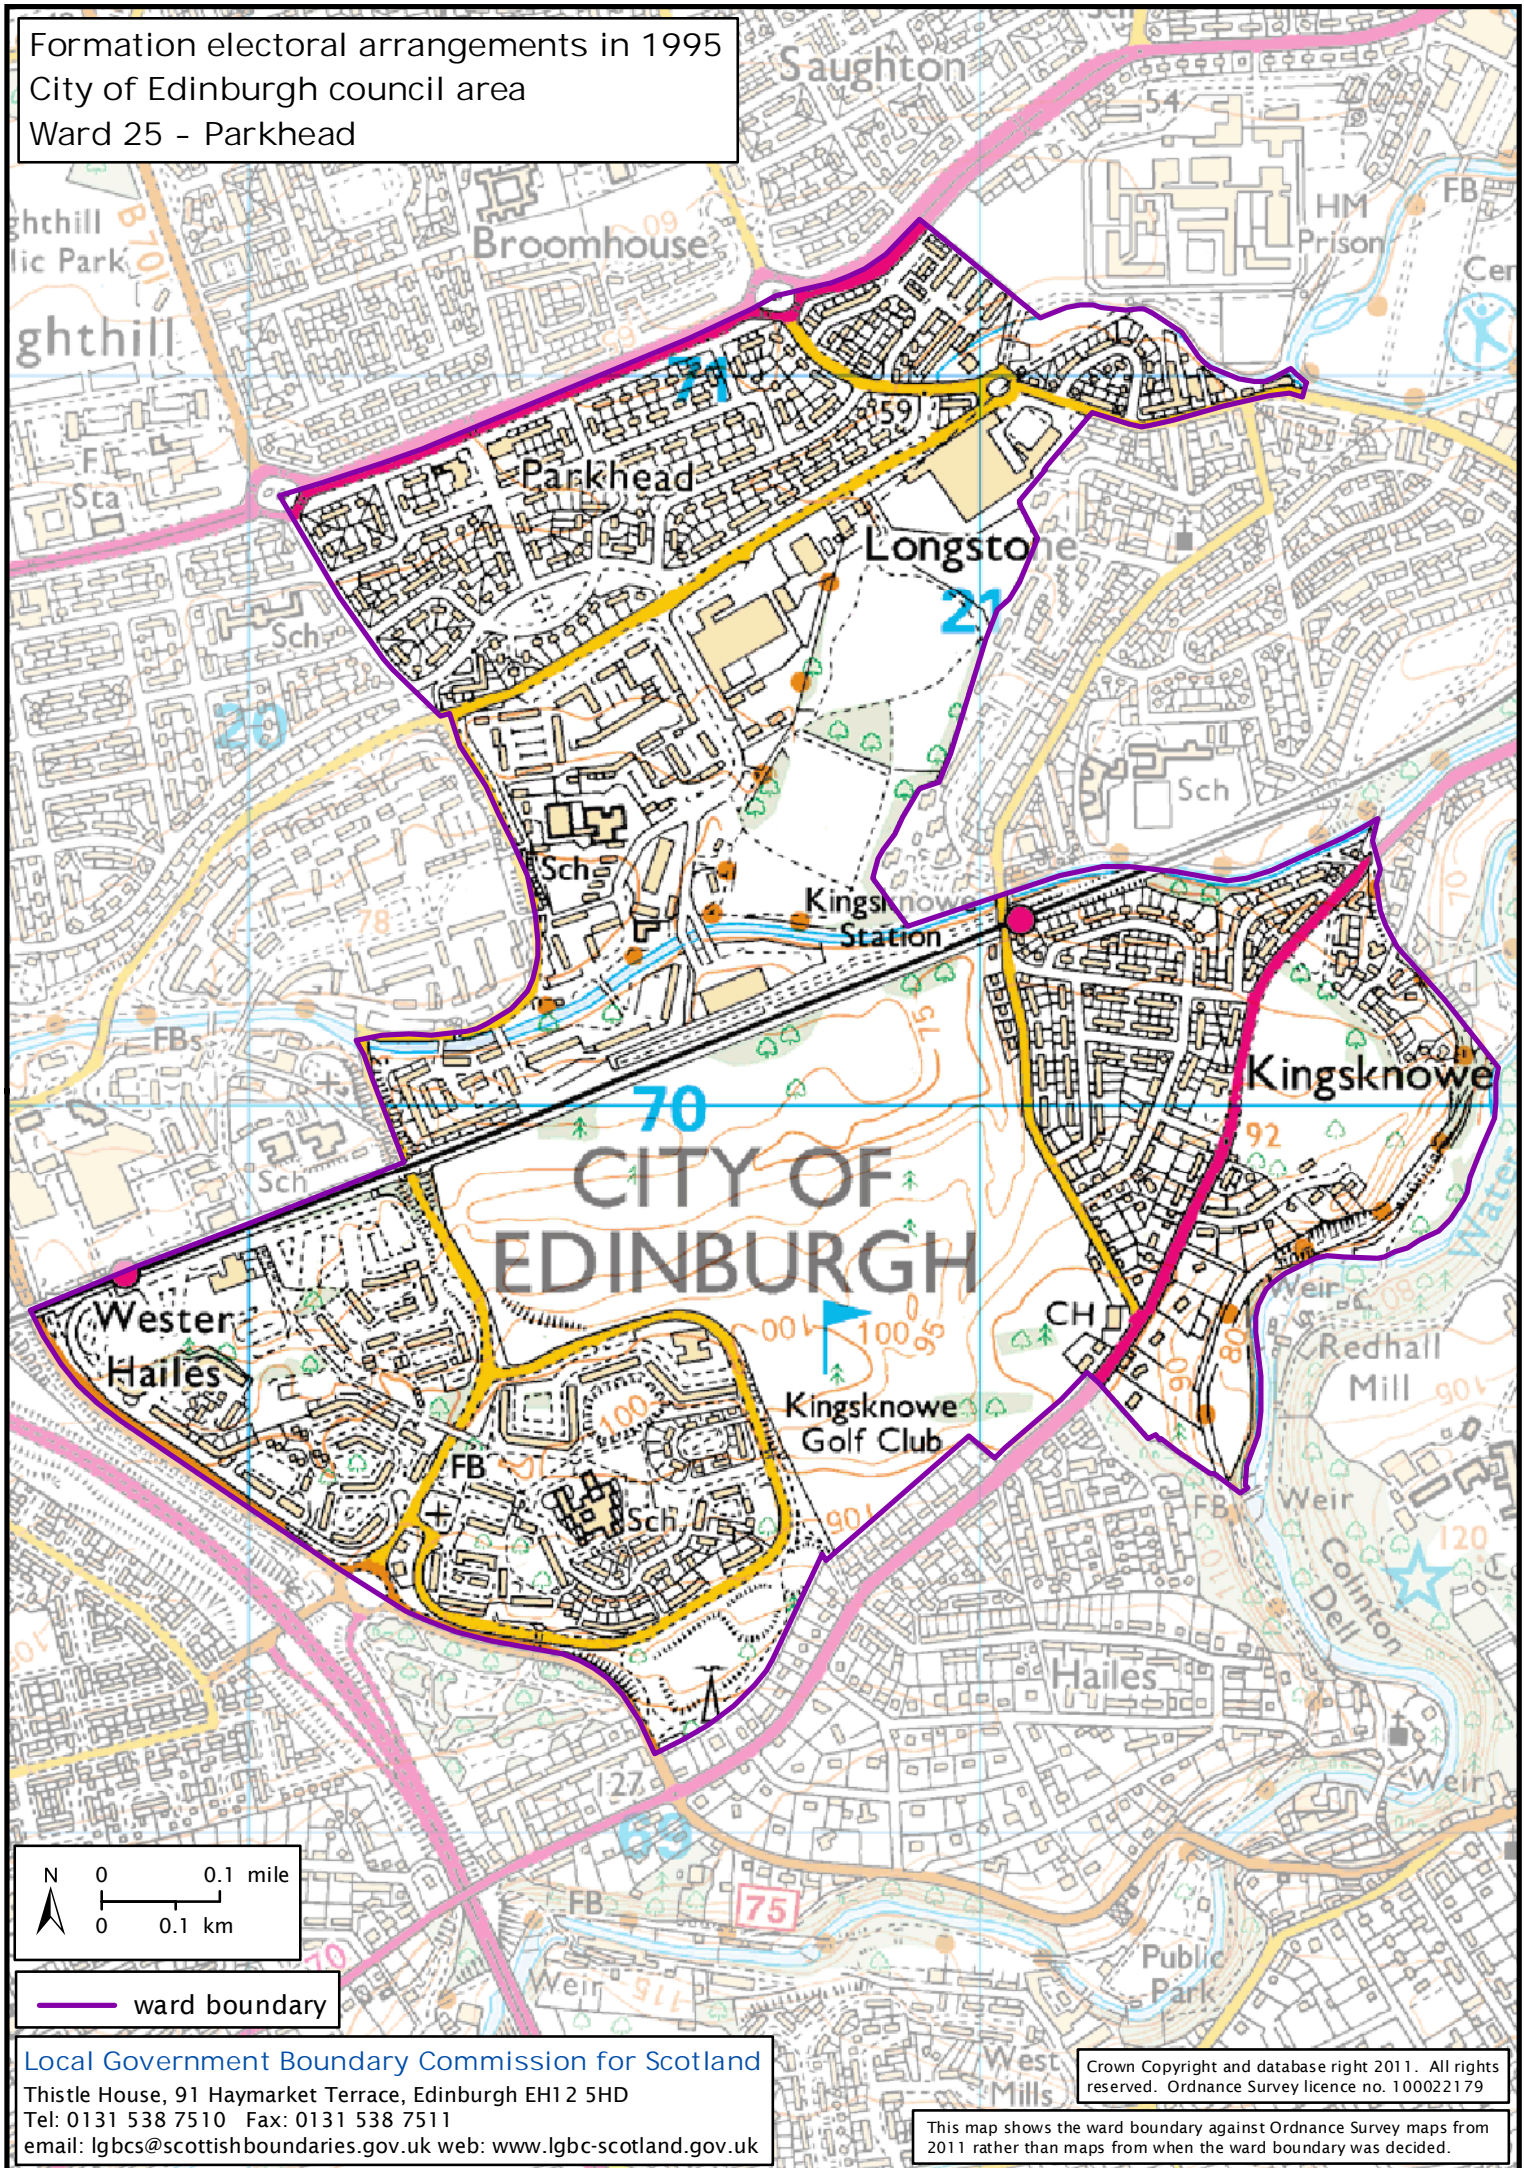

Formation electoral arrangements in 1995  
City of Edinburgh council area  
Ward 25 - Parkhead

Local Government Boundary Commission for Scotland  
Thistle House, 91 Haymarket Terrace, Edinburgh EH12 5HD  
Tel: 0131 538 7510 Fax: 0131 538 7511  
email: lgbc@scottishboundaries.gov.uk web: www.lgbc-scotland.gov.uk

Crown Copyright and database right 2011. All rights reserved. Ordnance Survey licence no. 100022179

This map shows the ward boundary against Ordnance Survey maps from 2011 rather than maps from when the ward boundary was decided.