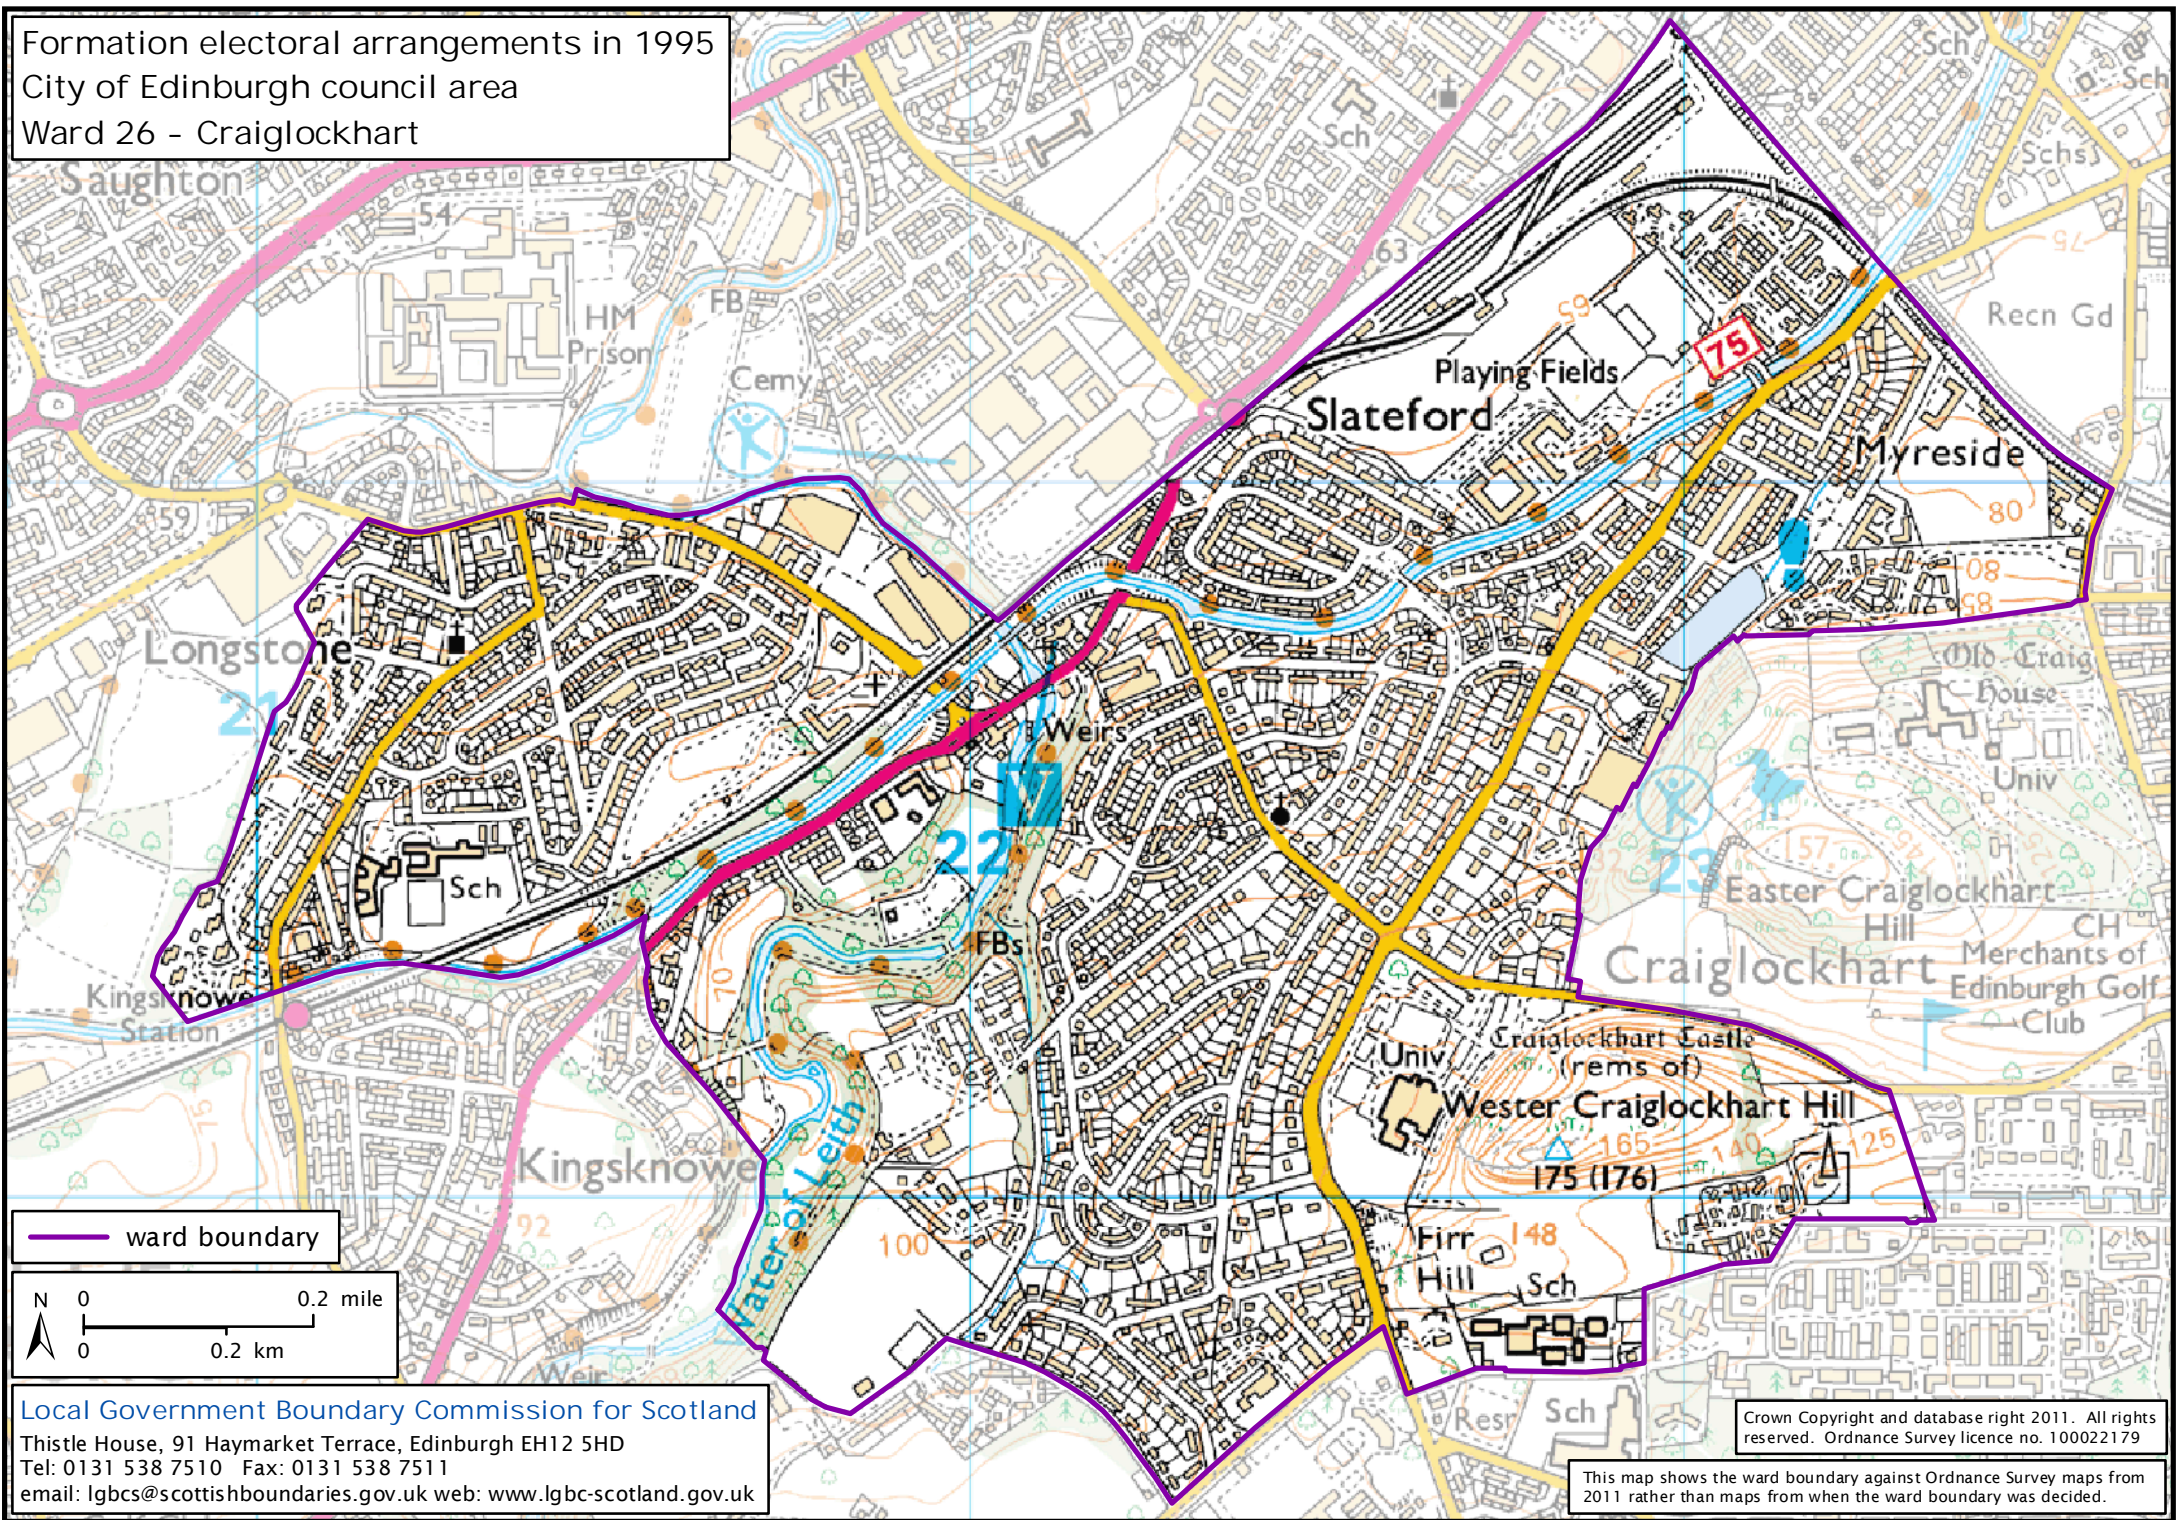

Formation electoral arrangements in 1995
City of Edinburgh council area
Ward 26 - Craiglockhart

Local Government Boundary Commission for Scotland
Thistle House, 91 Haymarket Terrace, Edinburgh EH12 5HD
Tel: 0131 538 7510 Fax: 0131 538 7511
email: lgbcscottishboundaries.gov.uk web: www.lgbc-scotland.gov.uk

Crown Copyright and database right 2011. All rights reserved. Ordnance Survey licence no. 100022179

This map shows the ward boundary against Ordnance Survey maps from 2011 rather than maps from when the ward boundary was decided.