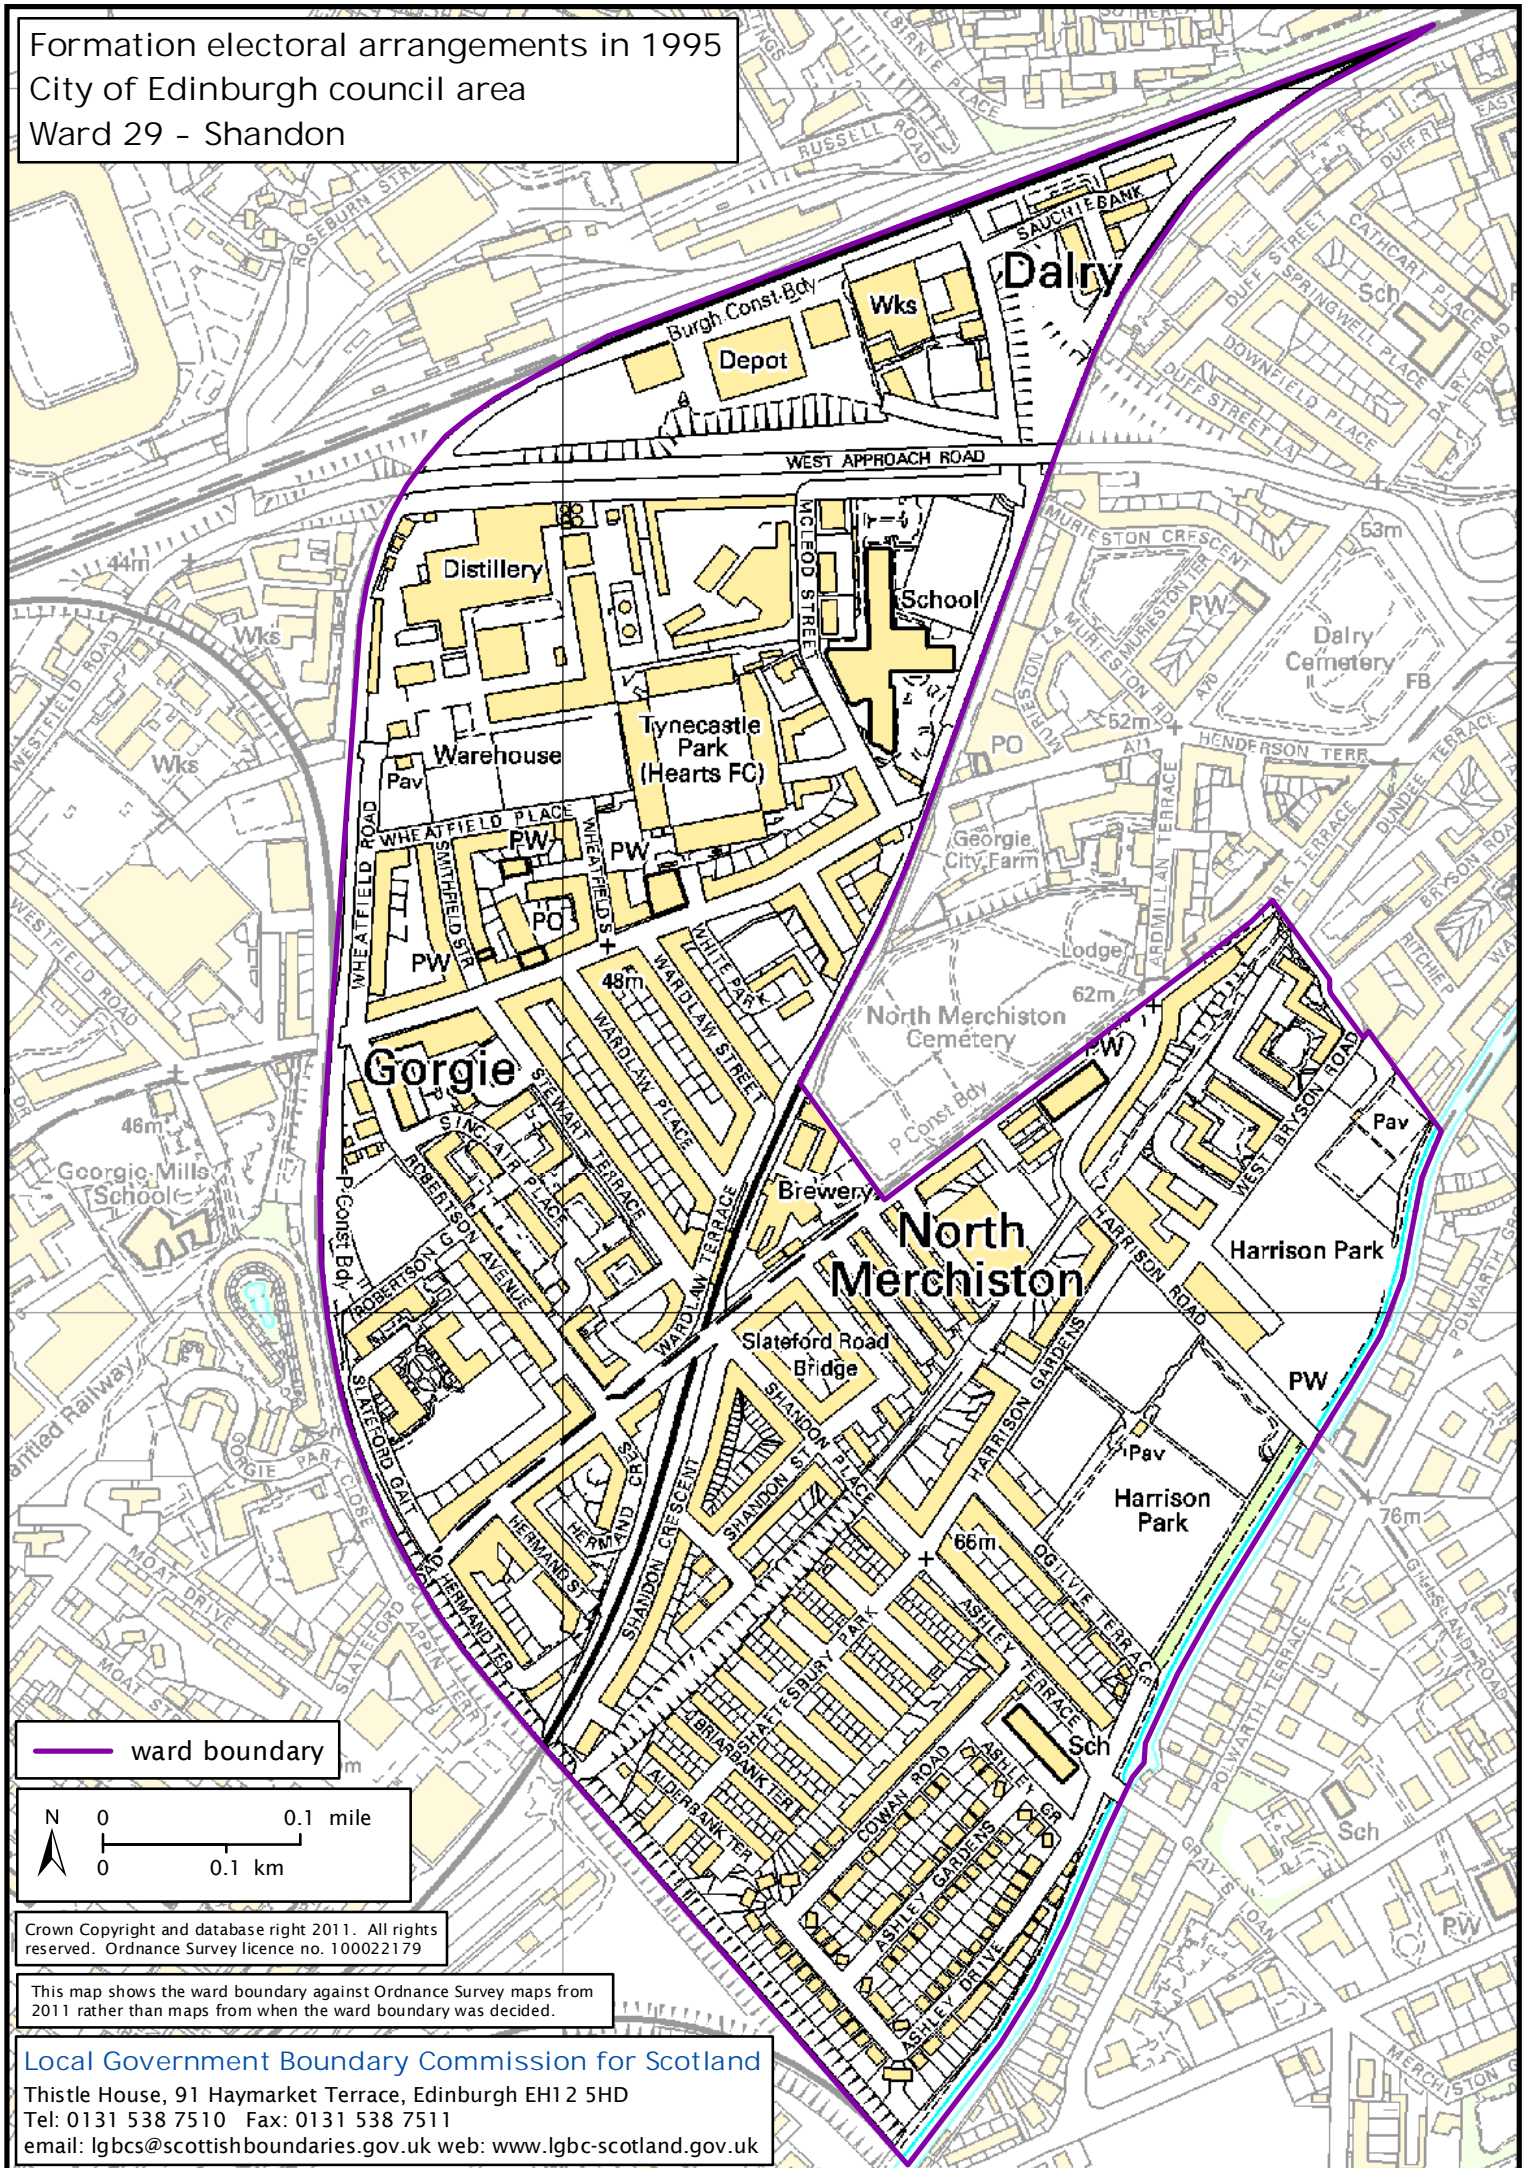

Formation electoral arrangements in 1995
 City of Edinburgh council area
 Ward 29 - Shandon

Crown Copyright and database right 2011. All rights reserved. Ordnance Survey licence no. 100022179

This map shows the ward boundary against Ordnance Survey maps from 2011 rather than maps from when the ward boundary was decided.