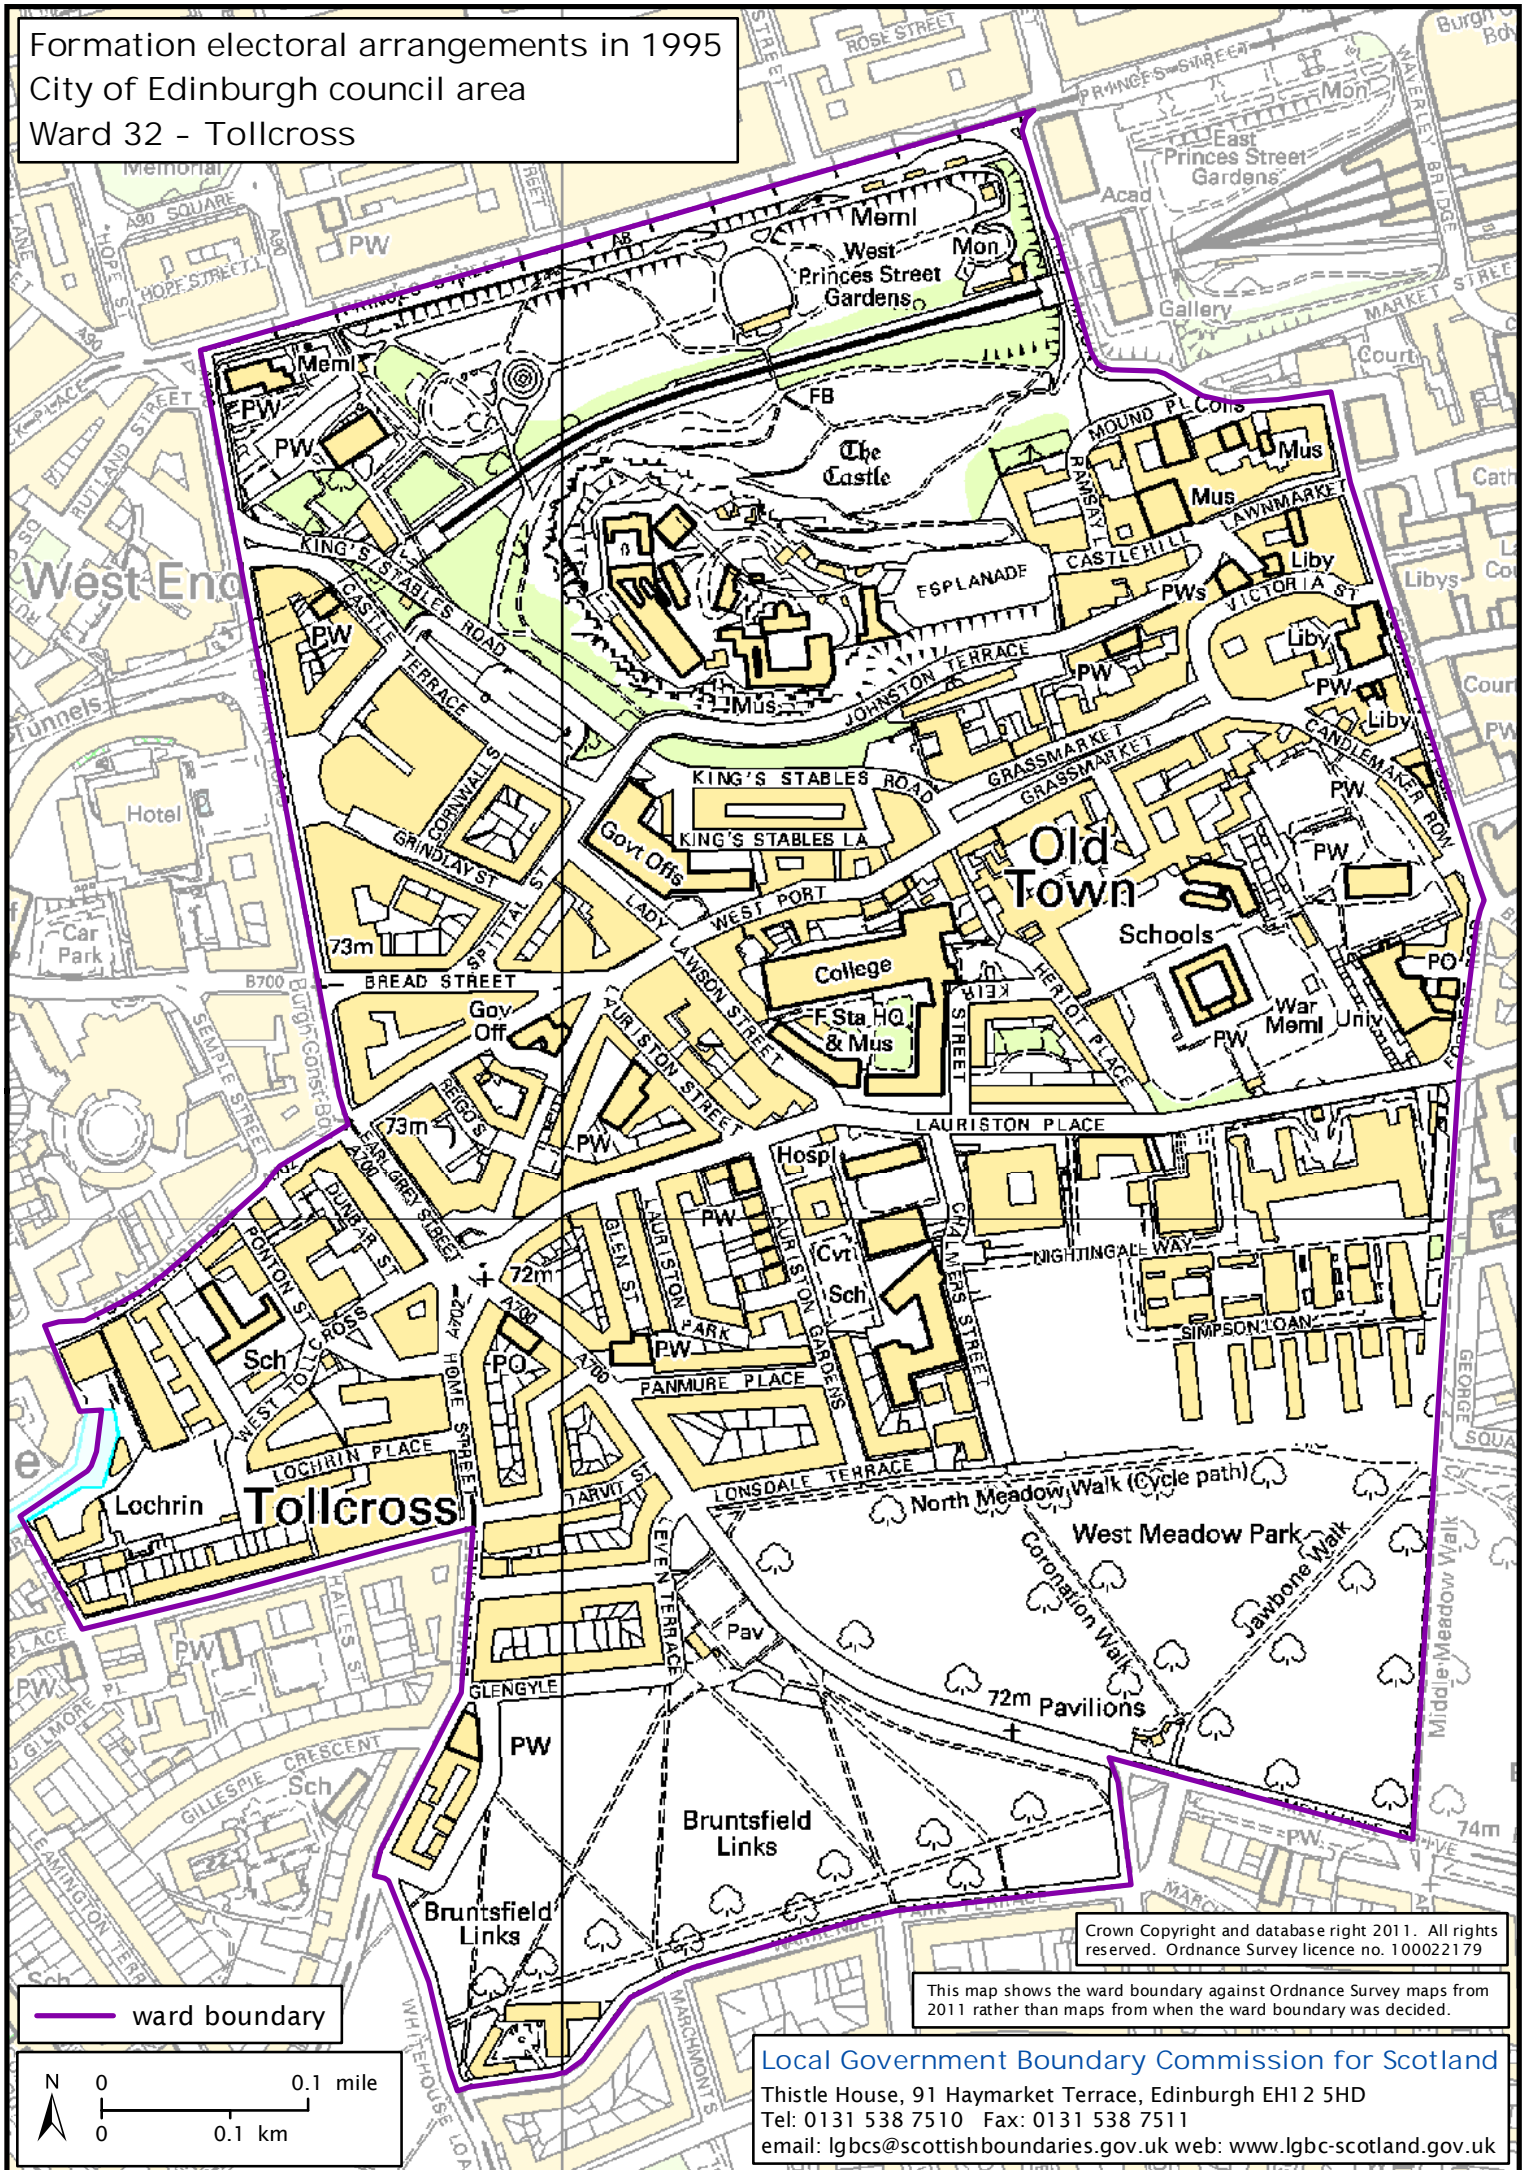

Formation electoral arrangements in 1995  
 City of Edinburgh council area  
 Ward 32 - Tollcross

ward boundary

Crown Copyright and database right 2011. All rights reserved. Ordnance Survey licence no. 100022179

This map shows the ward boundary against Ordnance Survey maps from 2011 rather than maps from when the ward boundary was decided.

**Local Government Boundary Commission for Scotland**  
 Thistle House, 91 Haymarket Terrace, Edinburgh EH12 5HD  
 Tel: 0131 538 7510 Fax: 0131 538 7511  
 email: lgbc@scottishboundaries.gov.uk web: www.lgbc-scotland.gov.uk