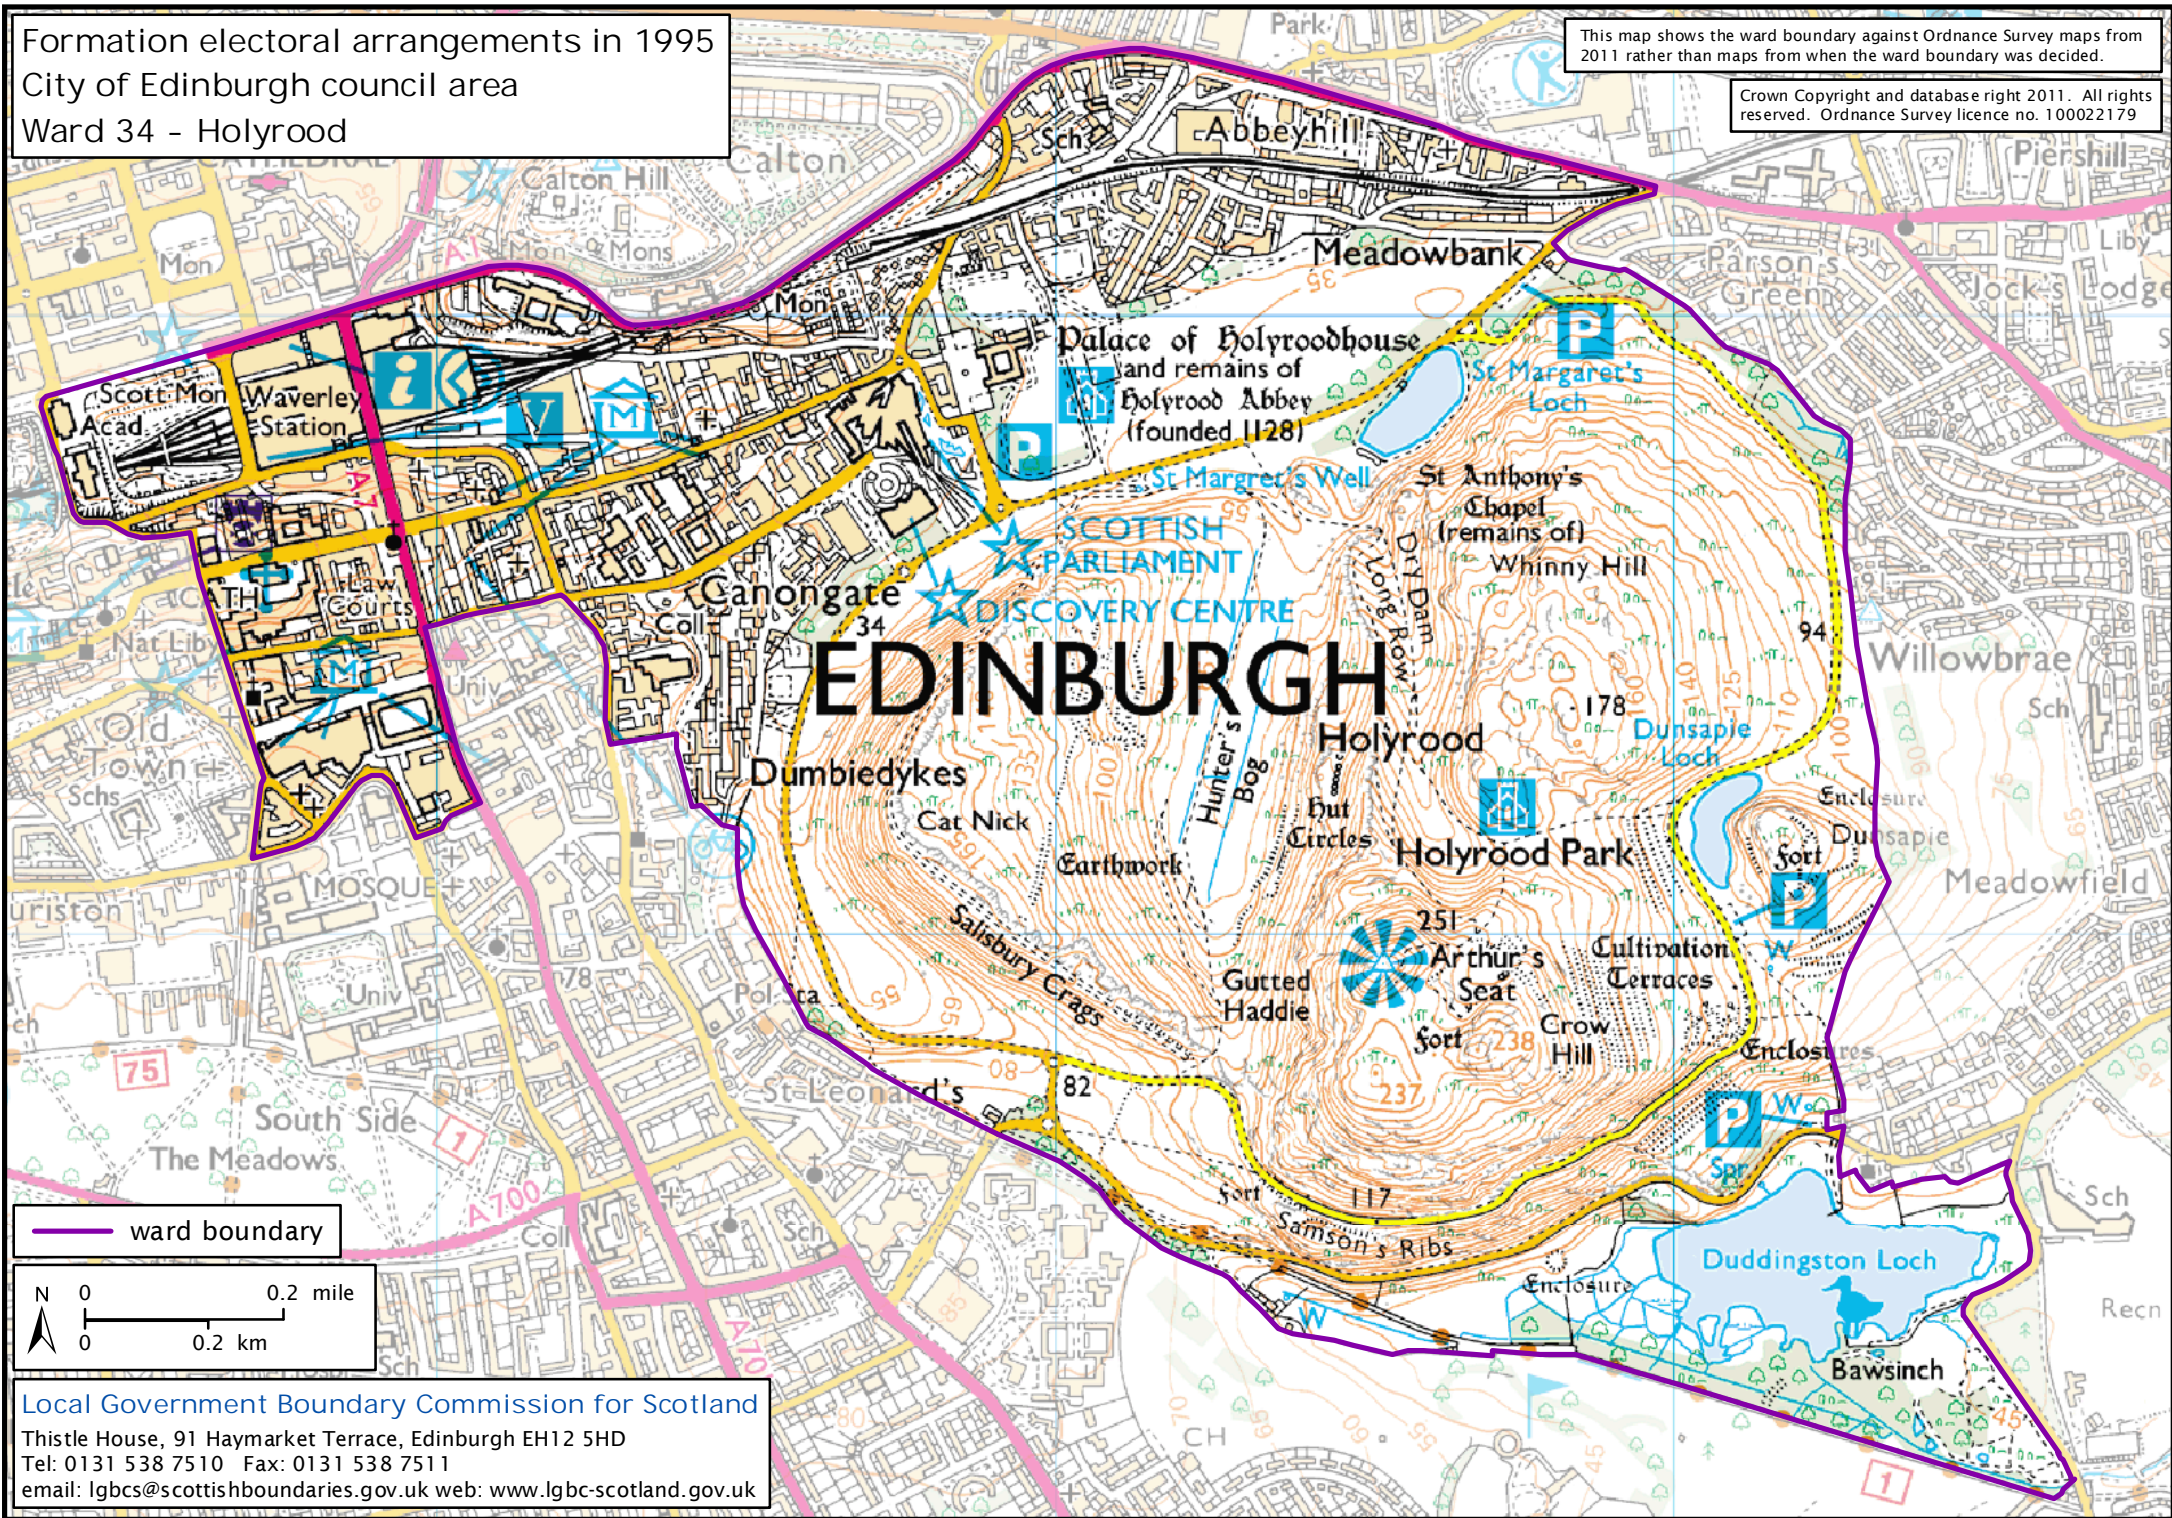

Formation electoral arrangements in 1995
City of Edinburgh council area
Ward 34 - Holyrood

This map shows the ward boundary against Ordnance Survey maps from 2011 rather than maps from when the ward boundary was decided.

Crown Copyright and database right 2011. All rights reserved. Ordnance Survey licence no. 100022179

— ward boundary

N 0 0.2 mile
0 0.2 km

Local Government Boundary Commission for Scotland
Thistle House, 91 Haymarket Terrace, Edinburgh EH12 5HD
Tel: 0131 538 7510 Fax: 0131 538 7511
email: lgbcscottishboundaries.gov.uk web: www.lgbc-scotland.gov.uk