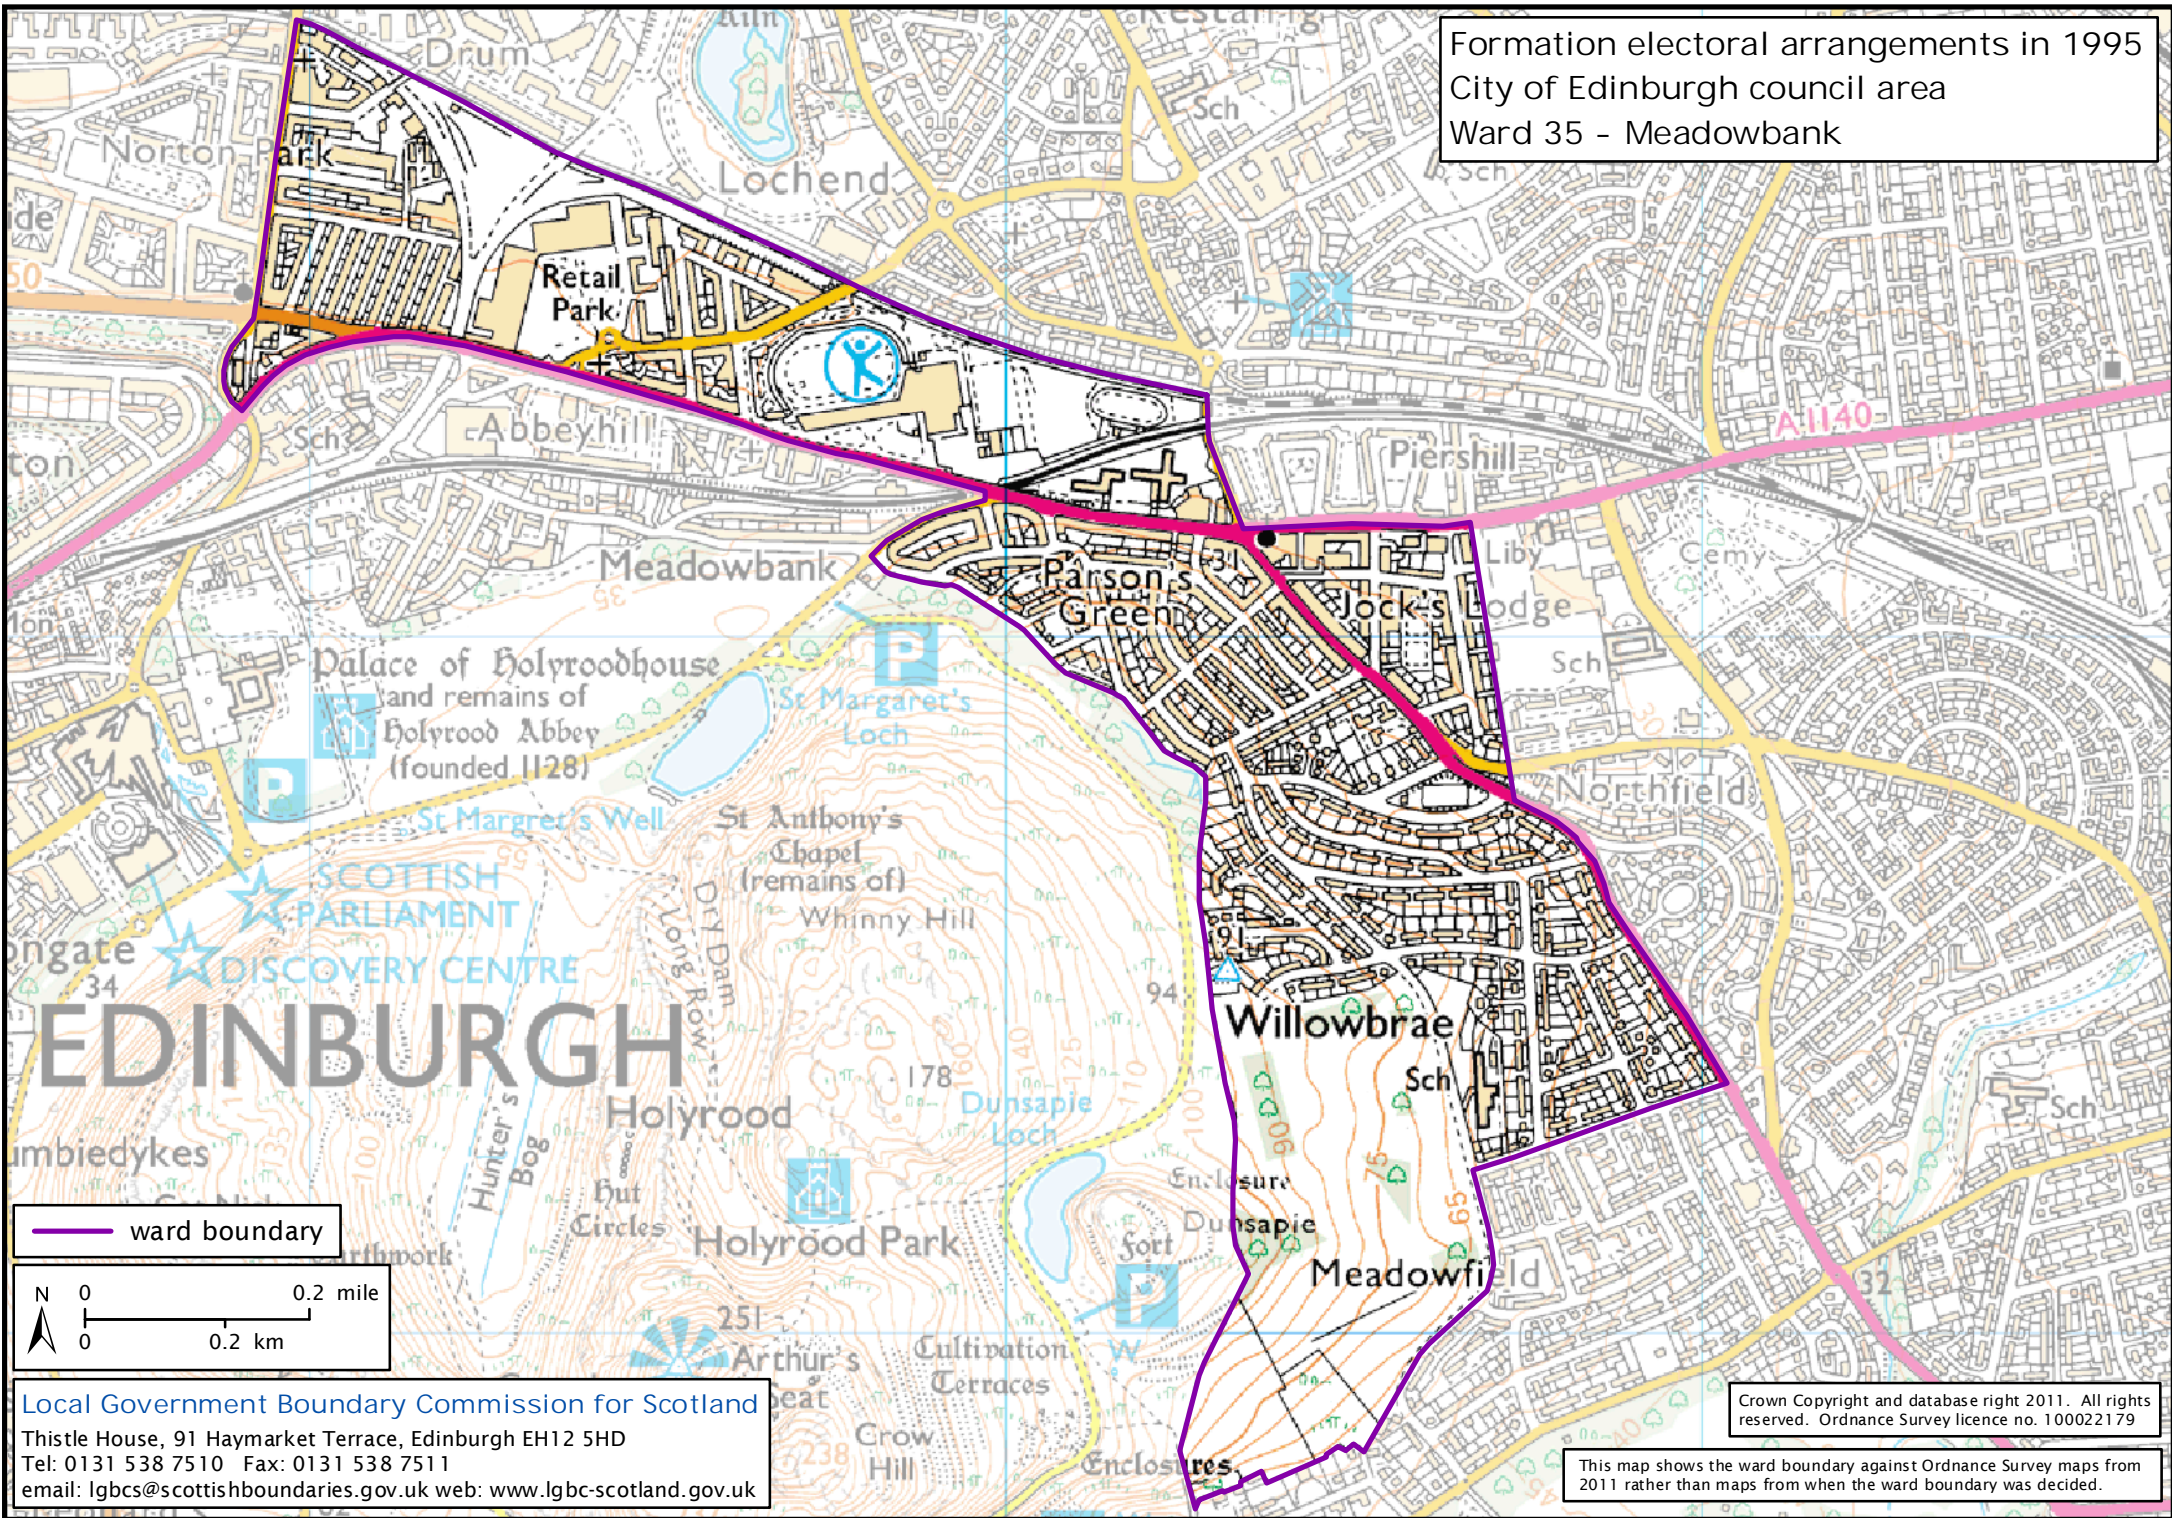

Formation electoral arrangements in 1995
City of Edinburgh council area
Ward 35 - Meadowbank

Local Government Boundary Commission for Scotland

Thistle House, 91 Haymarket Terrace, Edinburgh EH12 5HD

Tel: 0131 538 7510 Fax: 0131 538 7511

email: lgbcscottishboundaries.gov.uk web: www.lgbc-scotland.gov.uk

Crown Copyright and database right 2011. All rights reserved. Ordnance Survey licence no. 100022179

This map shows the ward boundary against Ordnance Survey maps from 2011 rather than maps from when the ward boundary was decided.