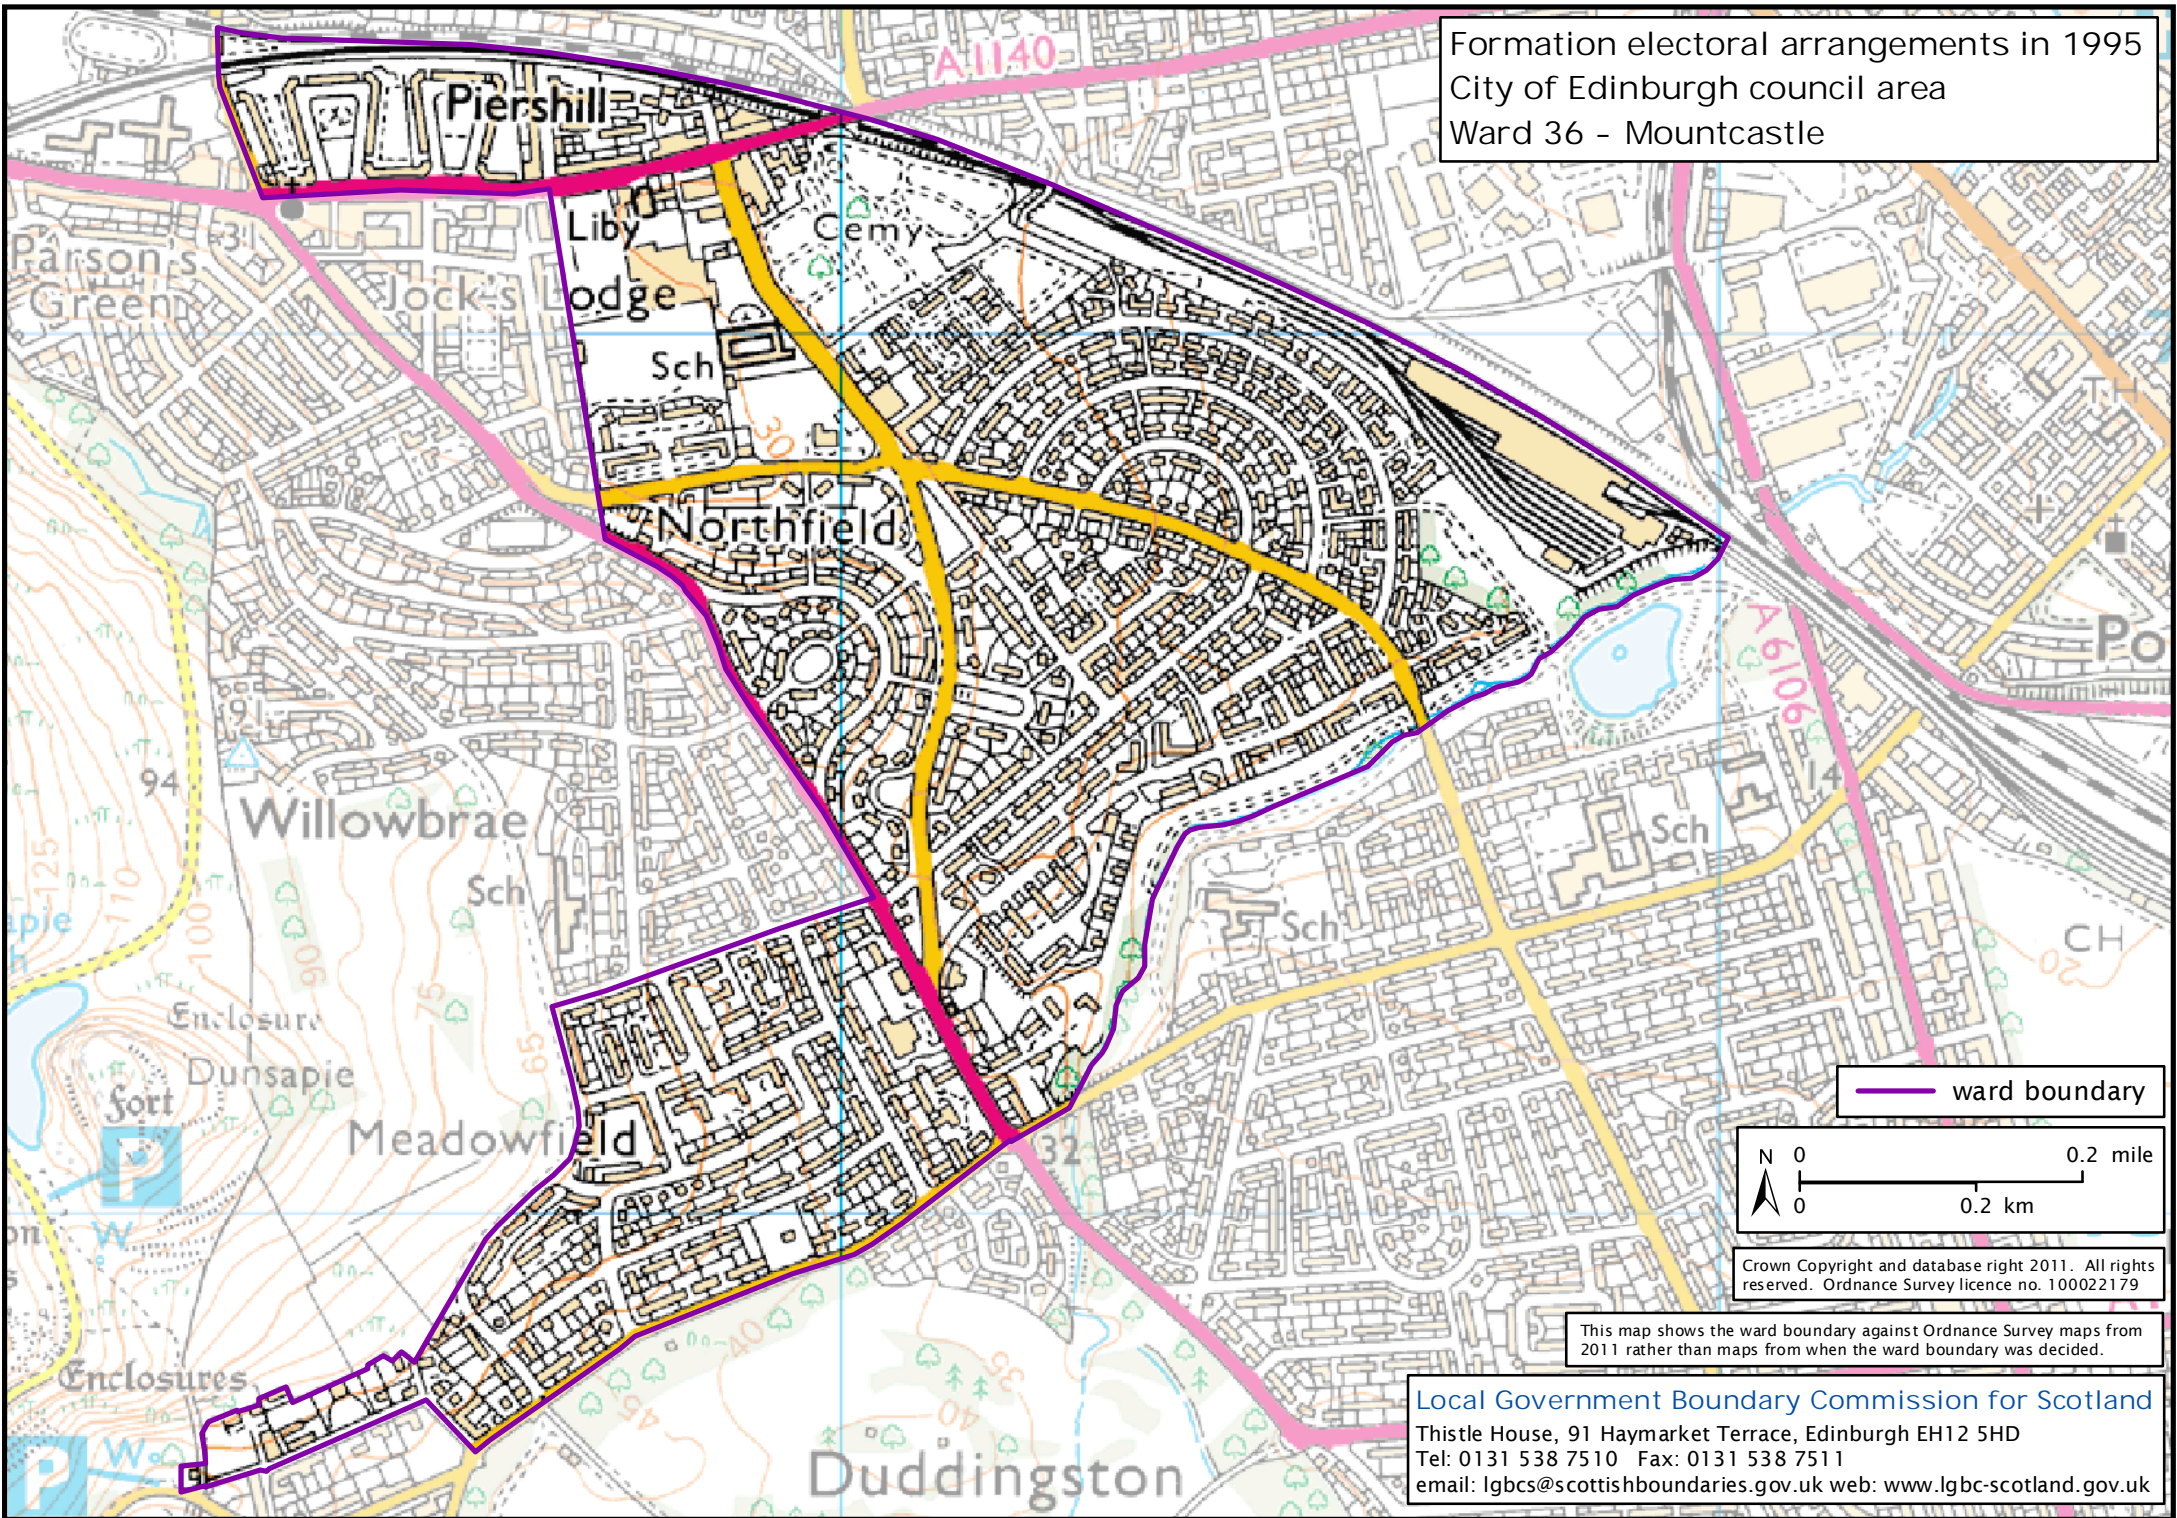

Formation electoral arrangements in 1995
City of Edinburgh council area
Ward 36 - Mountcastle

ward boundary

Crown Copyright and database right 2011. All rights reserved. Ordnance Survey licence no. 100022179

This map shows the ward boundary against Ordnance Survey maps from 2011 rather than maps from when the ward boundary was decided.

Local Government Boundary Commission for Scotland
Thistle House, 91 Haymarket Terrace, Edinburgh EH12 5HD
Tel: 0131 538 7510 Fax: 0131 538 7511
email: lgbcscottishboundaries.gov.uk web: www.lgbc-scotland.gov.uk