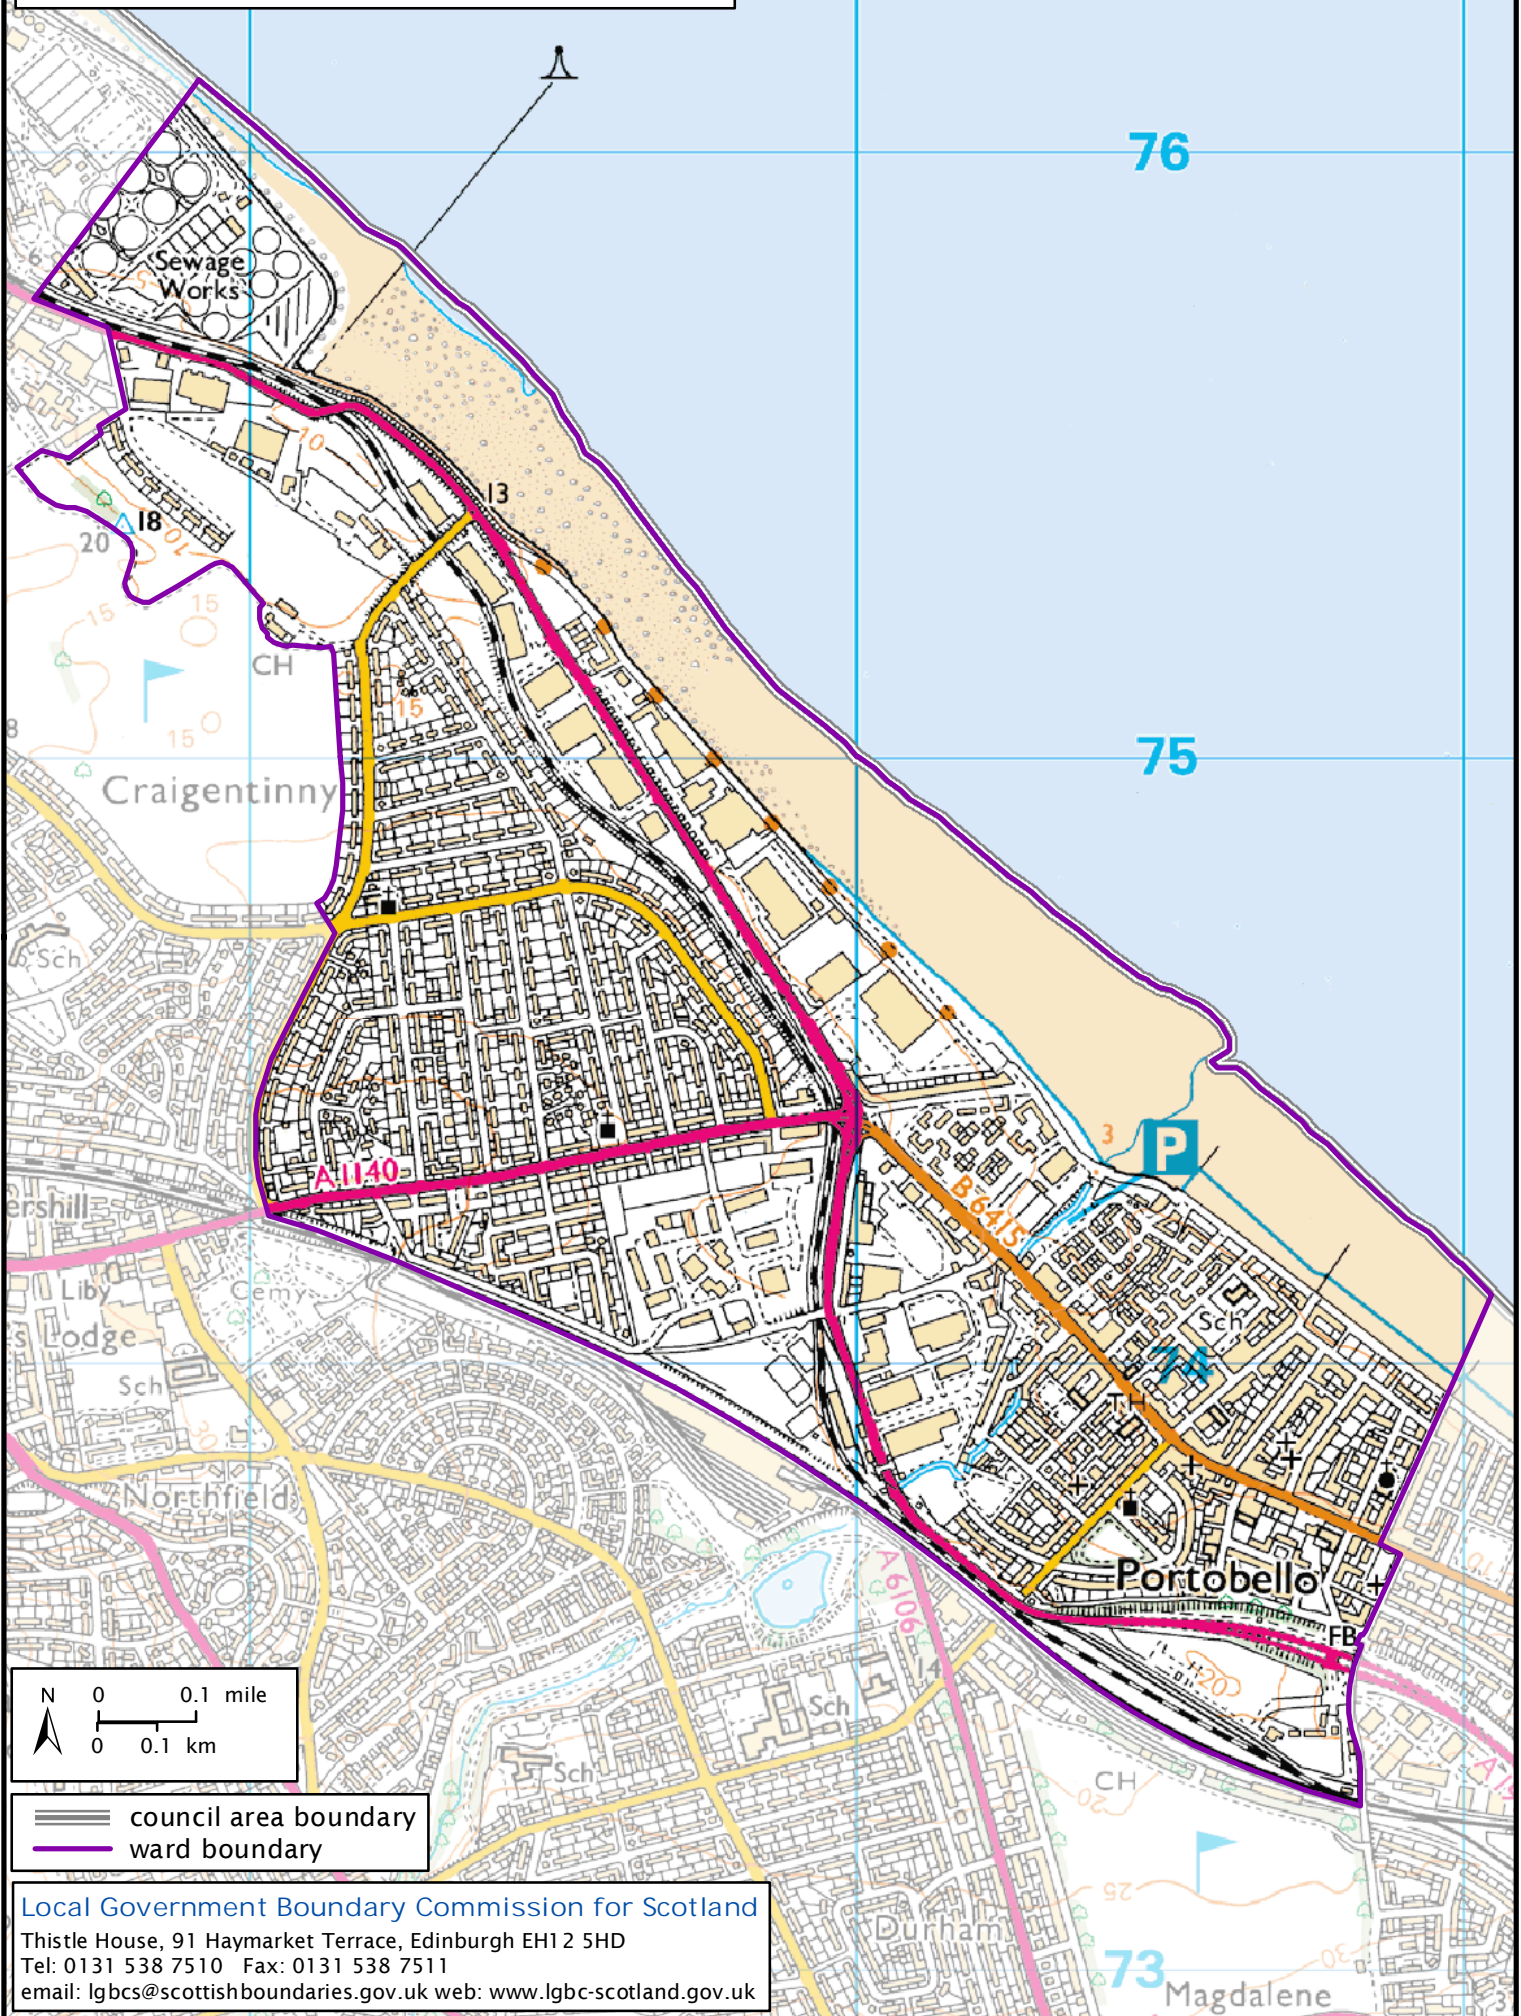

Formation electoral arrangements in 1995  
City of Edinburgh council area  
Ward 39 - Portobello

This map shows the ward boundary against Ordnance Survey maps from 2011 rather than maps from when the ward boundary was decided.

Crown Copyright and database right 2011. All rights reserved. Ordnance Survey licence no. 100022179

— council area boundary  
— ward boundary

Local Government Boundary Commission for Scotland  
Thistle House, 91 Haymarket Terrace, Edinburgh EH1 2 5HD  
Tel: 0131 538 7510 Fax: 0131 538 7511  
email: lgbc@scottishboundaries.gov.uk web: www.lgbc-scotland.gov.uk