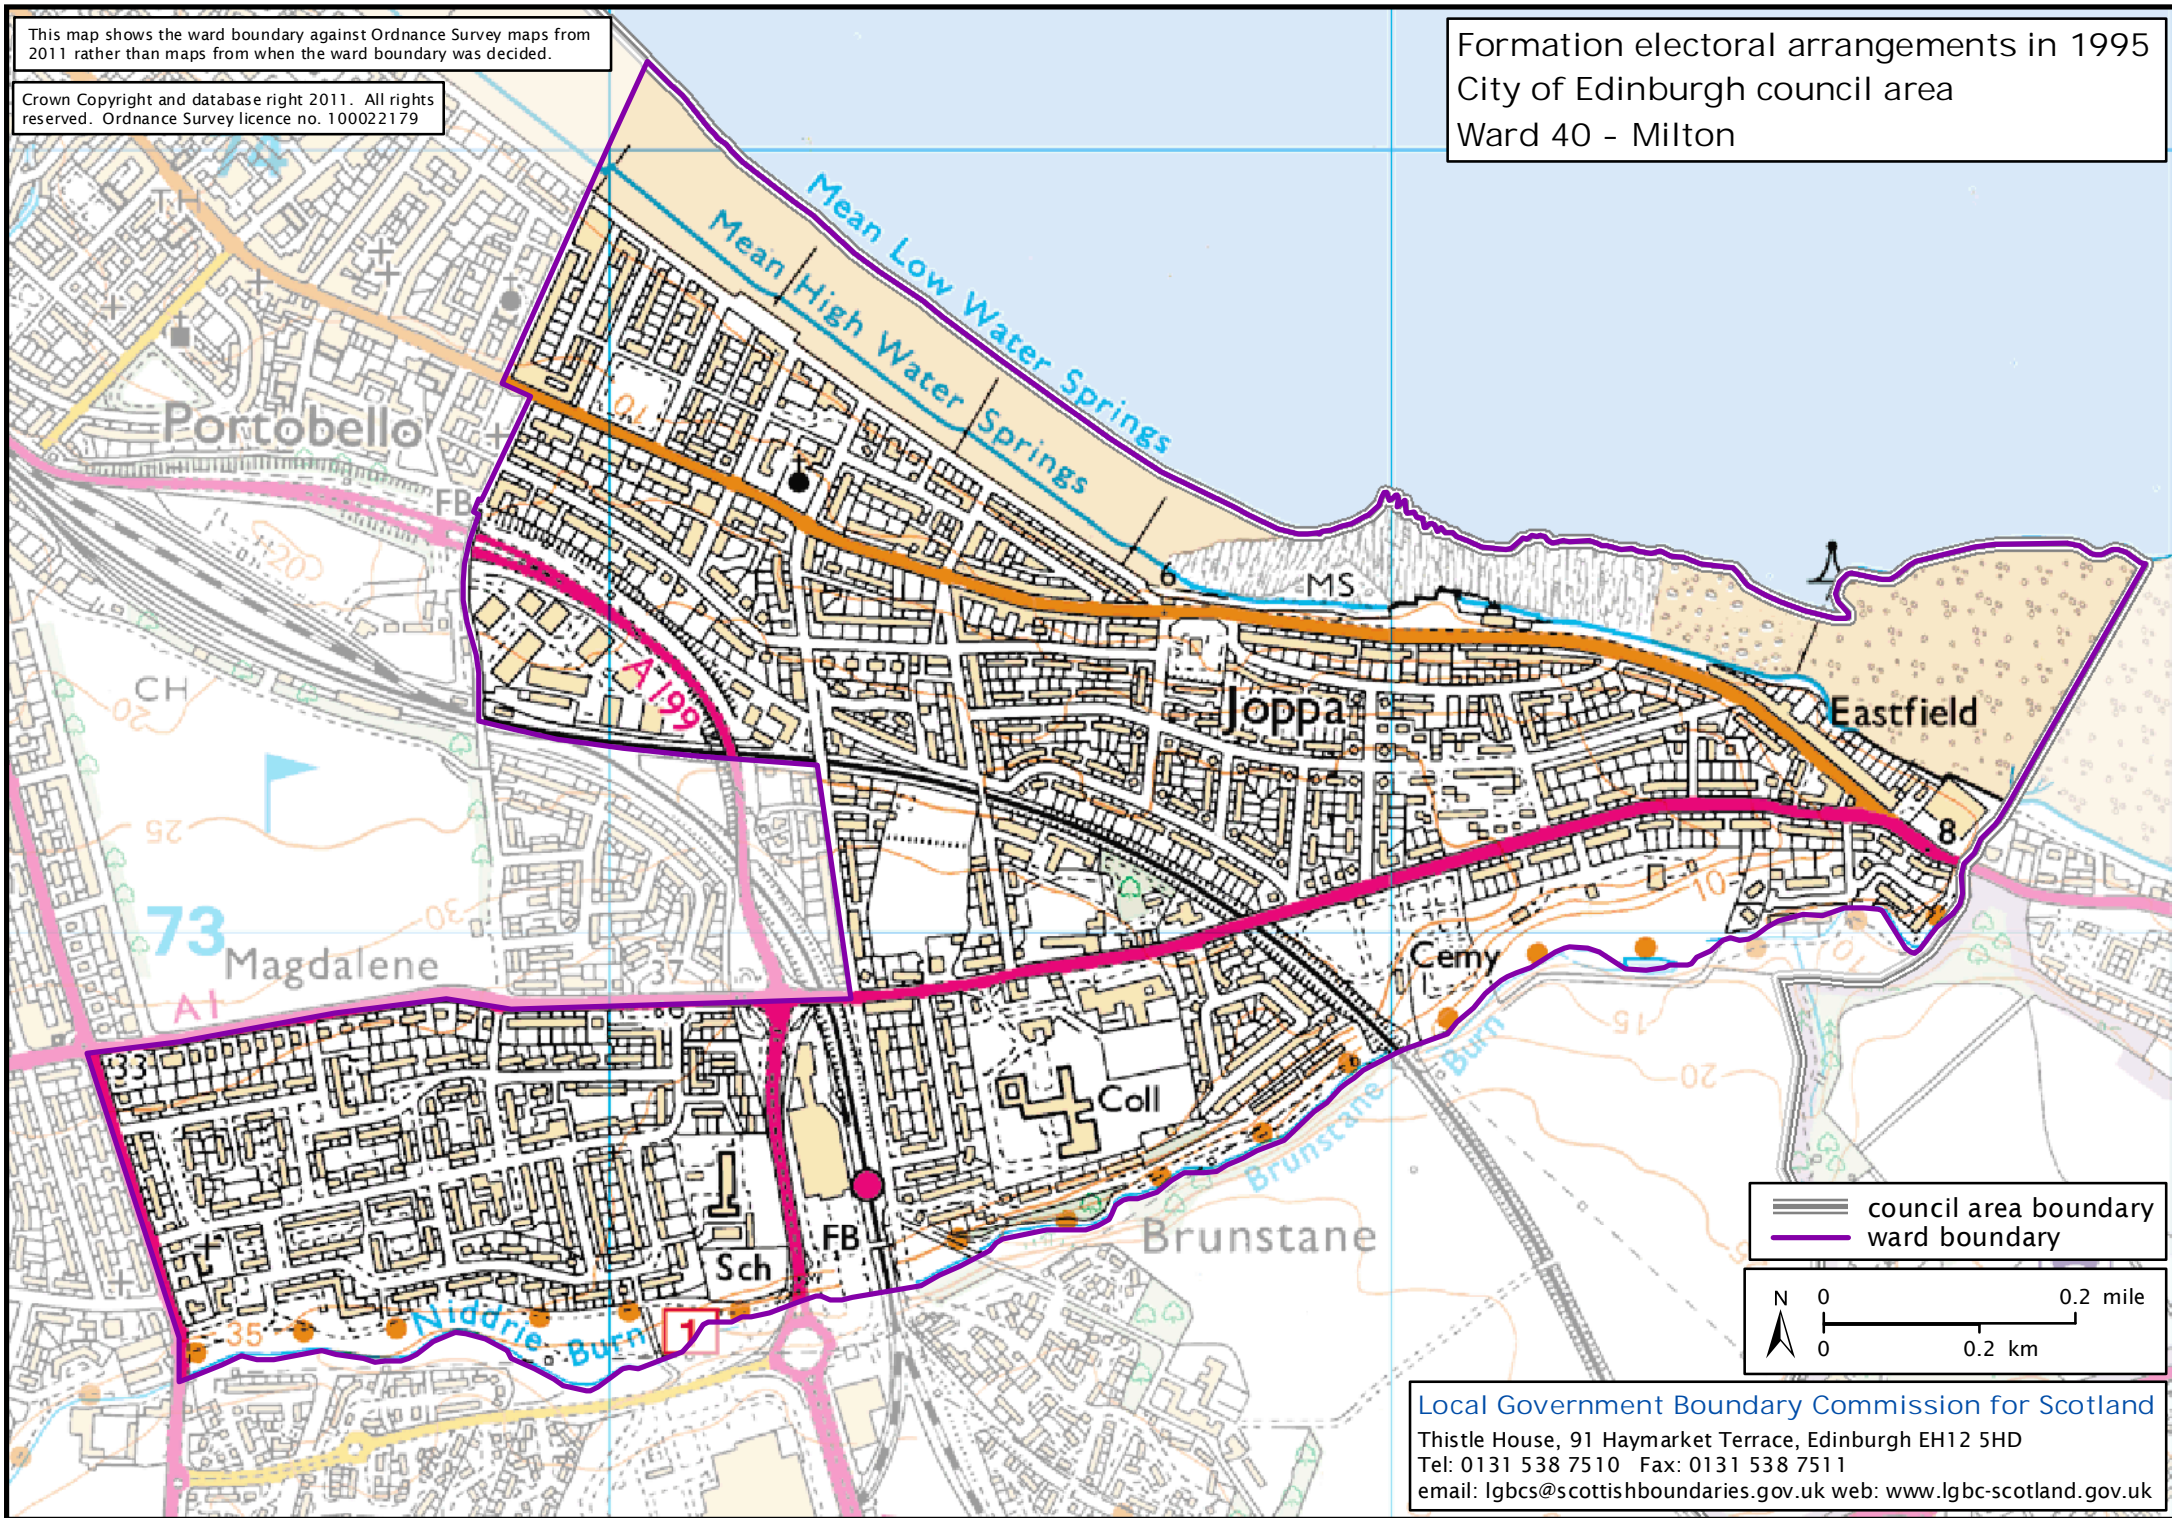

This map shows the ward boundary against Ordnance Survey maps from 2011 rather than maps from when the ward boundary was decided.

Crown Copyright and database right 2011. All rights reserved. Ordnance Survey licence no. 100022179

# Formation electoral arrangements in 1995 City of Edinburgh council area Ward 40 - Milton

Local Government Boundary Commission for Scotland

Thistle House, 91 Haymarket Terrace, Edinburgh EH12 5HD

Tel: 0131 538 7510 Fax: 0131 538 7511