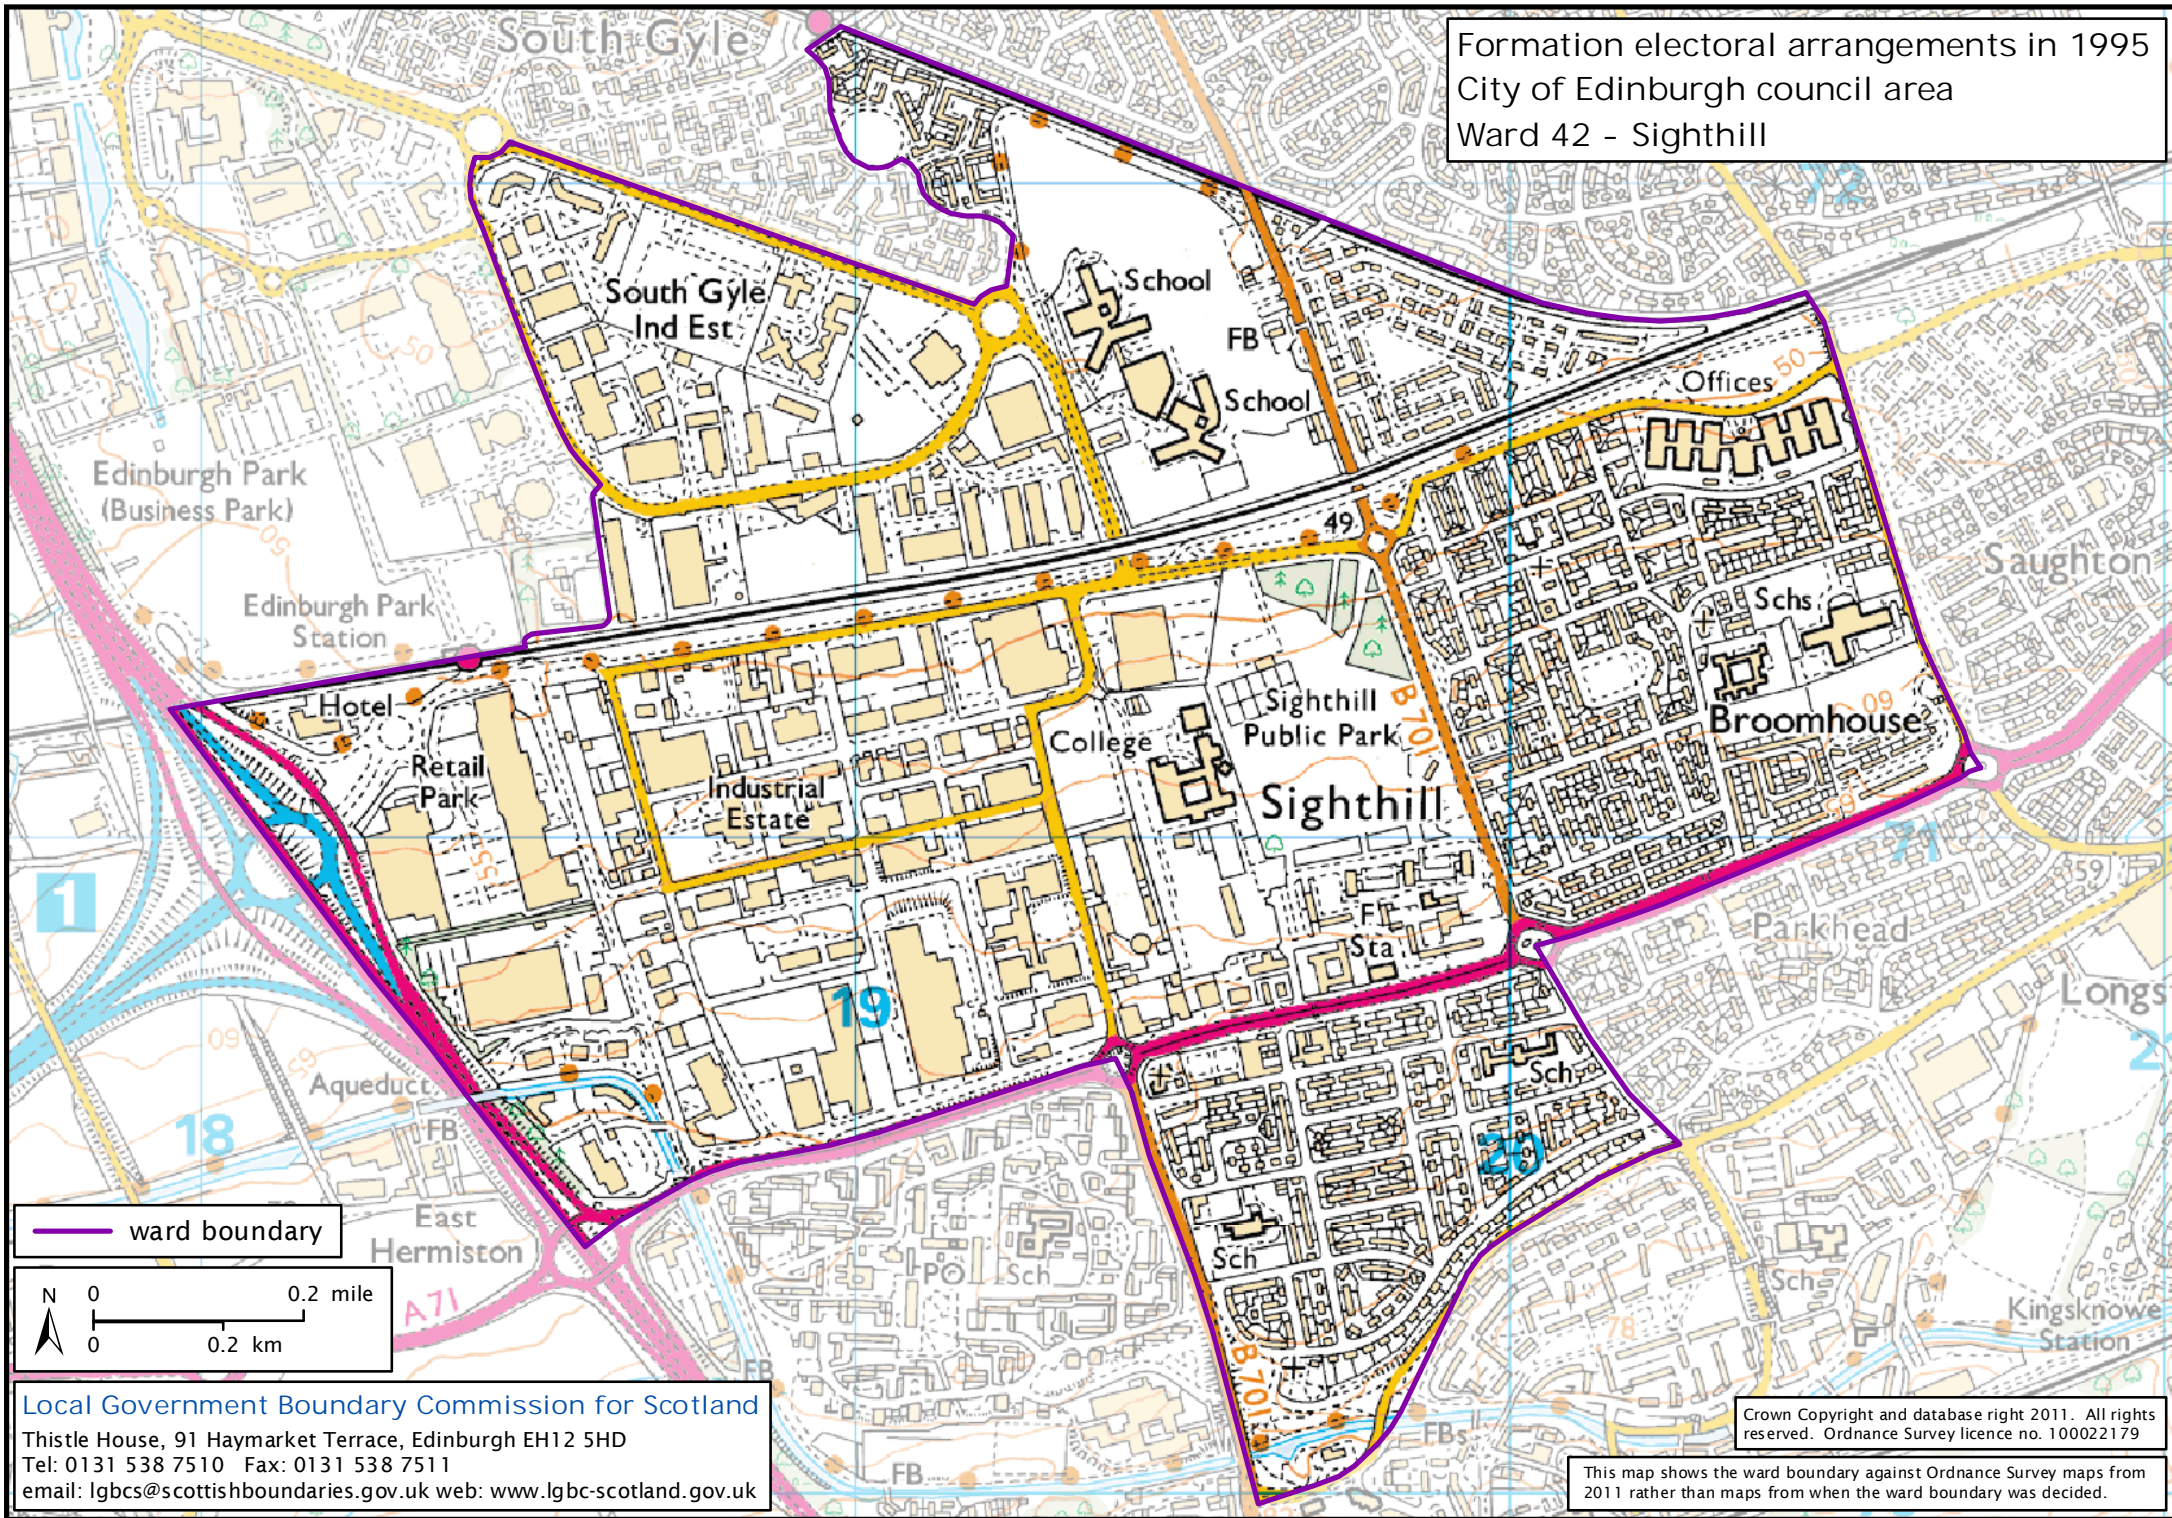

Formation electoral arrangements in 1995
City of Edinburgh council area
Ward 42 - Sighthill

Local Government Boundary Commission for Scotland

Thistle House, 91 Haymarket Terrace, Edinburgh EH12 5HD
Tel: 0131 538 7510 Fax: 0131 538 7511
email: lgbcscottishboundaries.gov.uk web: www.lgbc-scotland.gov.uk

Crown Copyright and database right 2011. All rights reserved. Ordnance Survey licence no. 100022179

This map shows the ward boundary against Ordnance Survey maps from 2011 rather than maps from when the ward boundary was decided.