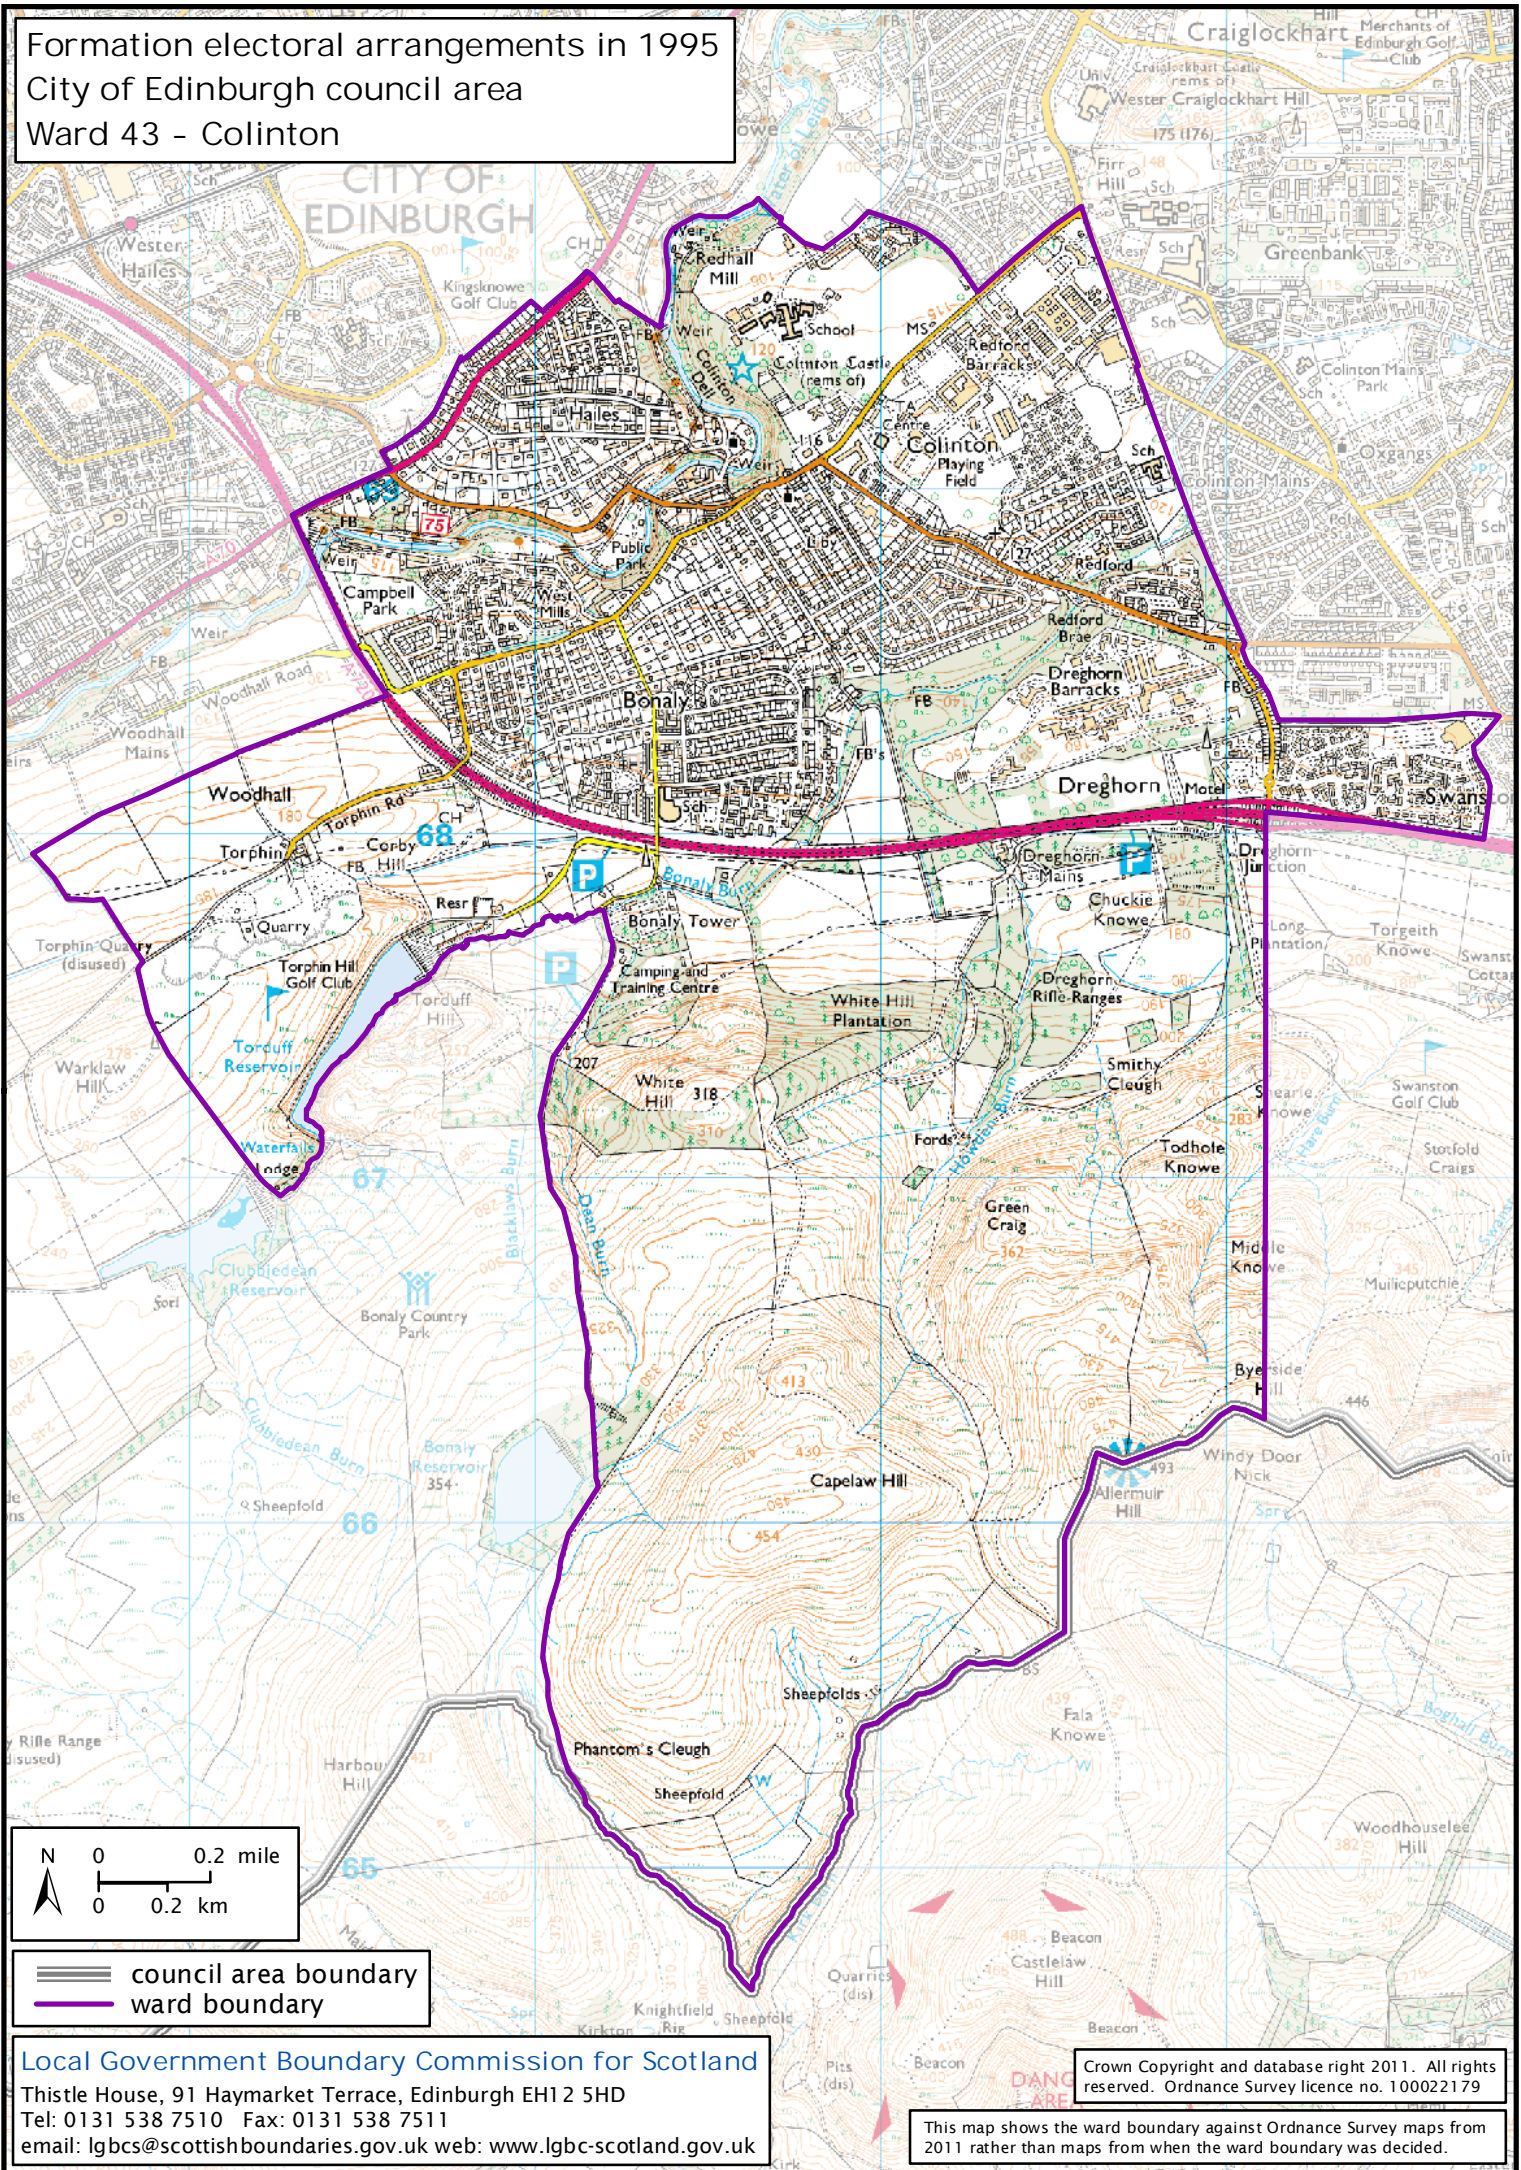

Formation electoral arrangements in 1995  
 City of Edinburgh council area  
 Ward 43 - Colinton

council area boundary  
 ward boundary

**Local Government Boundary Commission for Scotland**  
 Thistle House, 91 Haymarket Terrace, Edinburgh EH12 5HD  
 Tel: 0131 538 7510 Fax: 0131 538 7511  
 email: lgbc@scottishboundaries.gov.uk web: www.lgbc-scotland.gov.uk

Crown Copyright and database right 2011. All rights reserved. Ordnance Survey licence no. 100022179

This map shows the ward boundary against Ordnance Survey maps from 2011 rather than maps from when the ward boundary was decided.