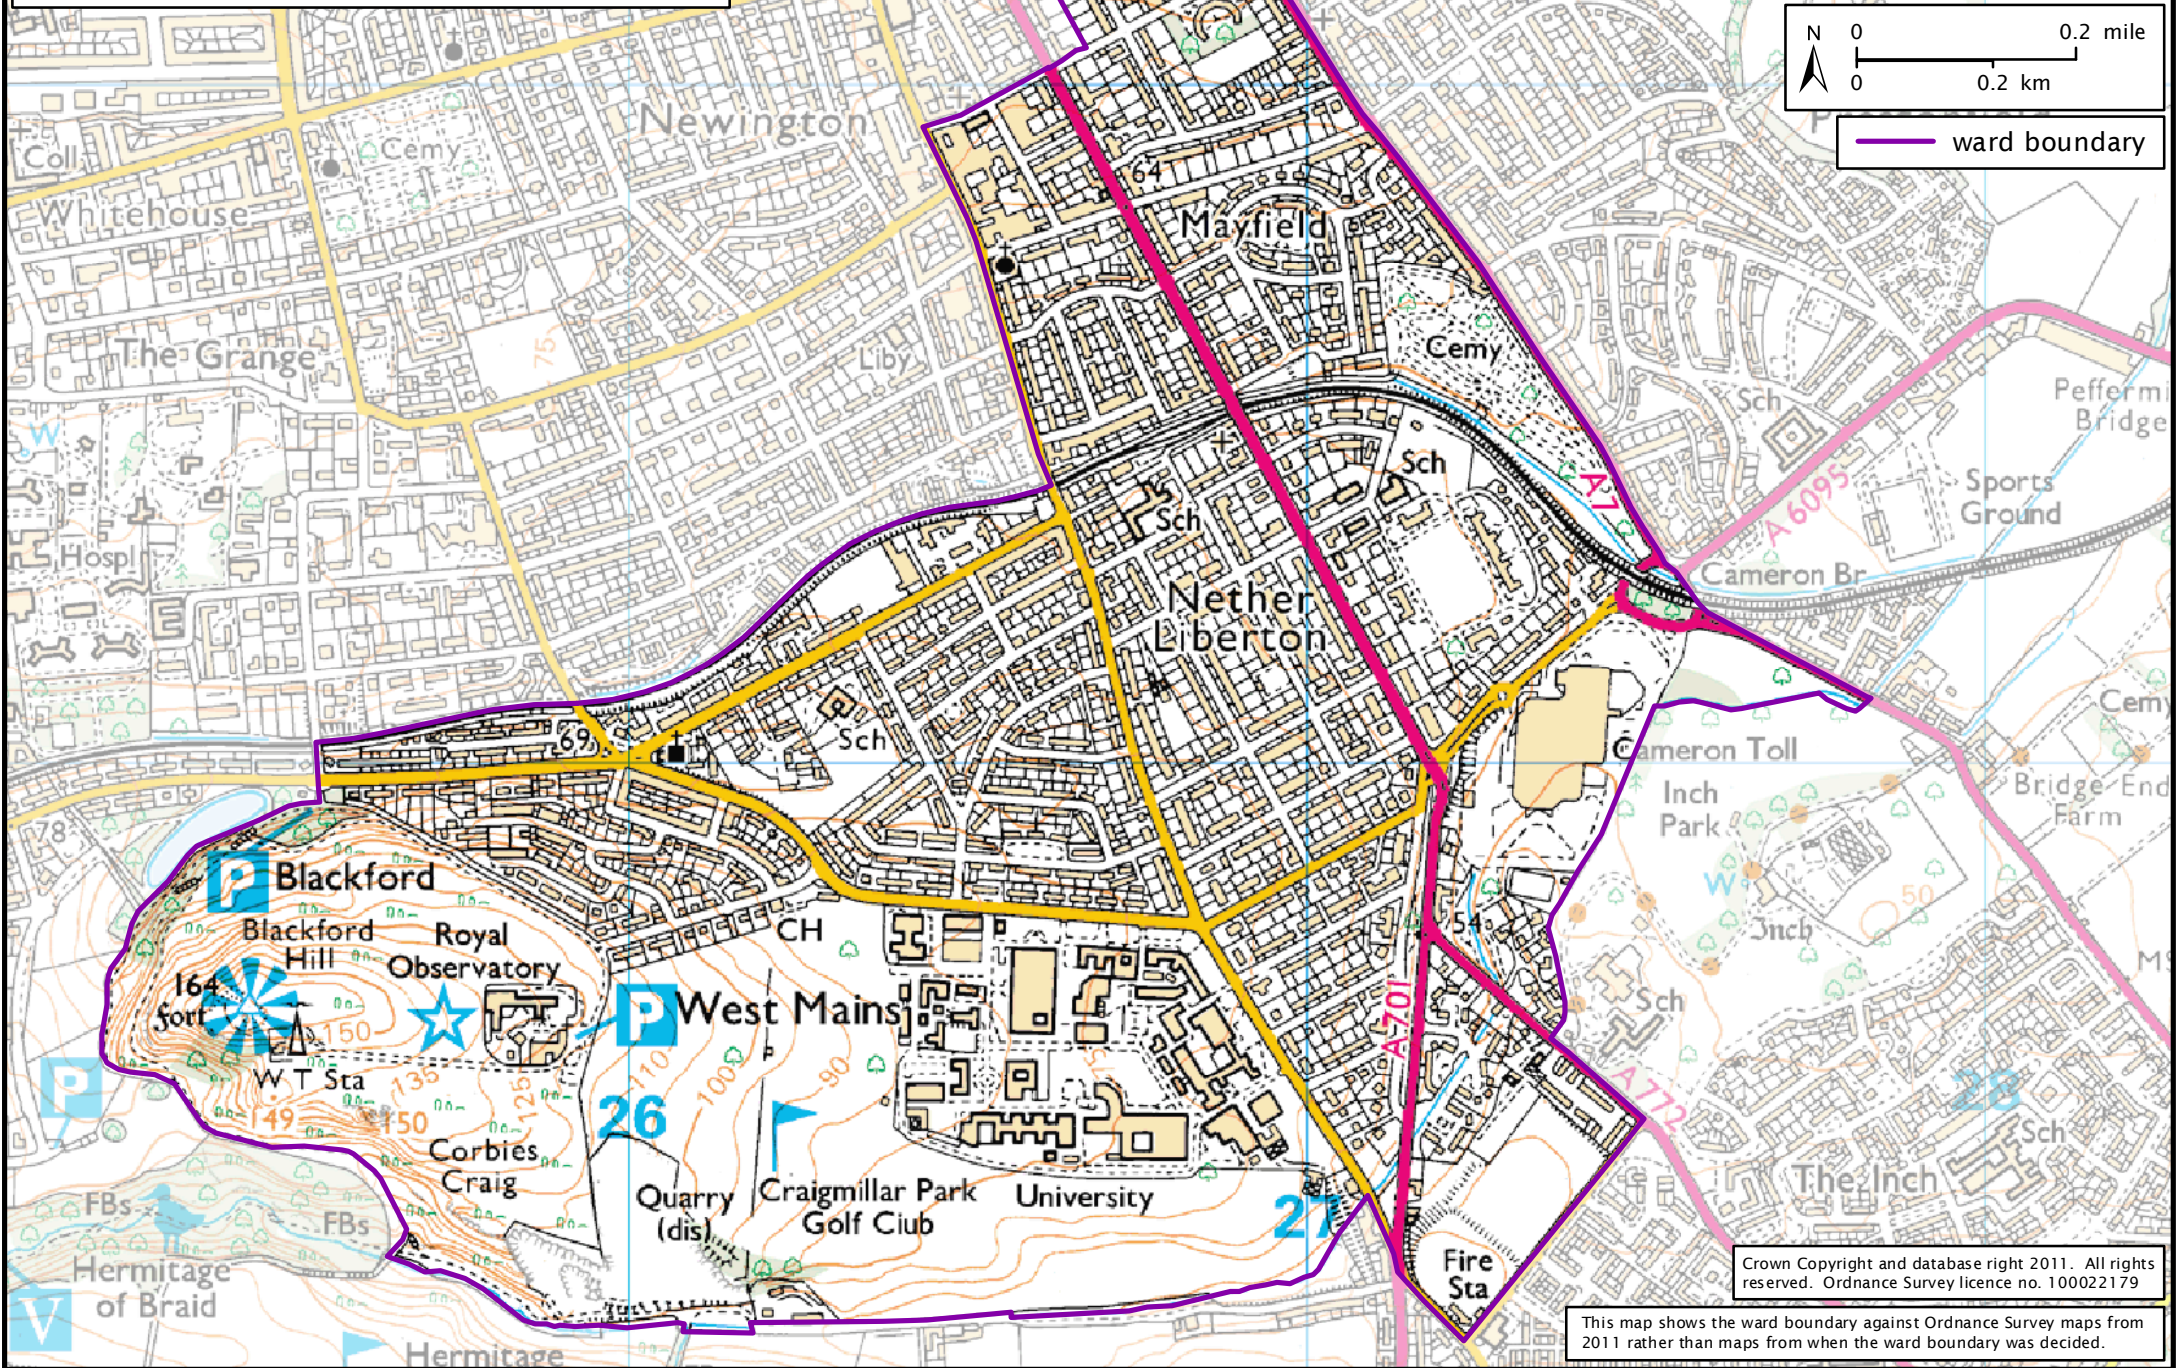

Formation electoral arrangements in 1995
City of Edinburgh council area
Ward 49 - Mayfield

Local Government Boundary Commission for Scotland

Thistle House, 91 Haymarket Terrace, Edinburgh EH12 5HD

Tel: 0131 538 7510 Fax: 0131 538 7511

email: lgbcscottishboundaries.gov.uk web: www.lgbc-scotland.gov.uk

Crown Copyright and database right 2011. All rights reserved. Ordnance Survey licence no. 100022179

This map shows the ward boundary against Ordnance Survey maps from 2011 rather than maps from when the ward boundary was decided.