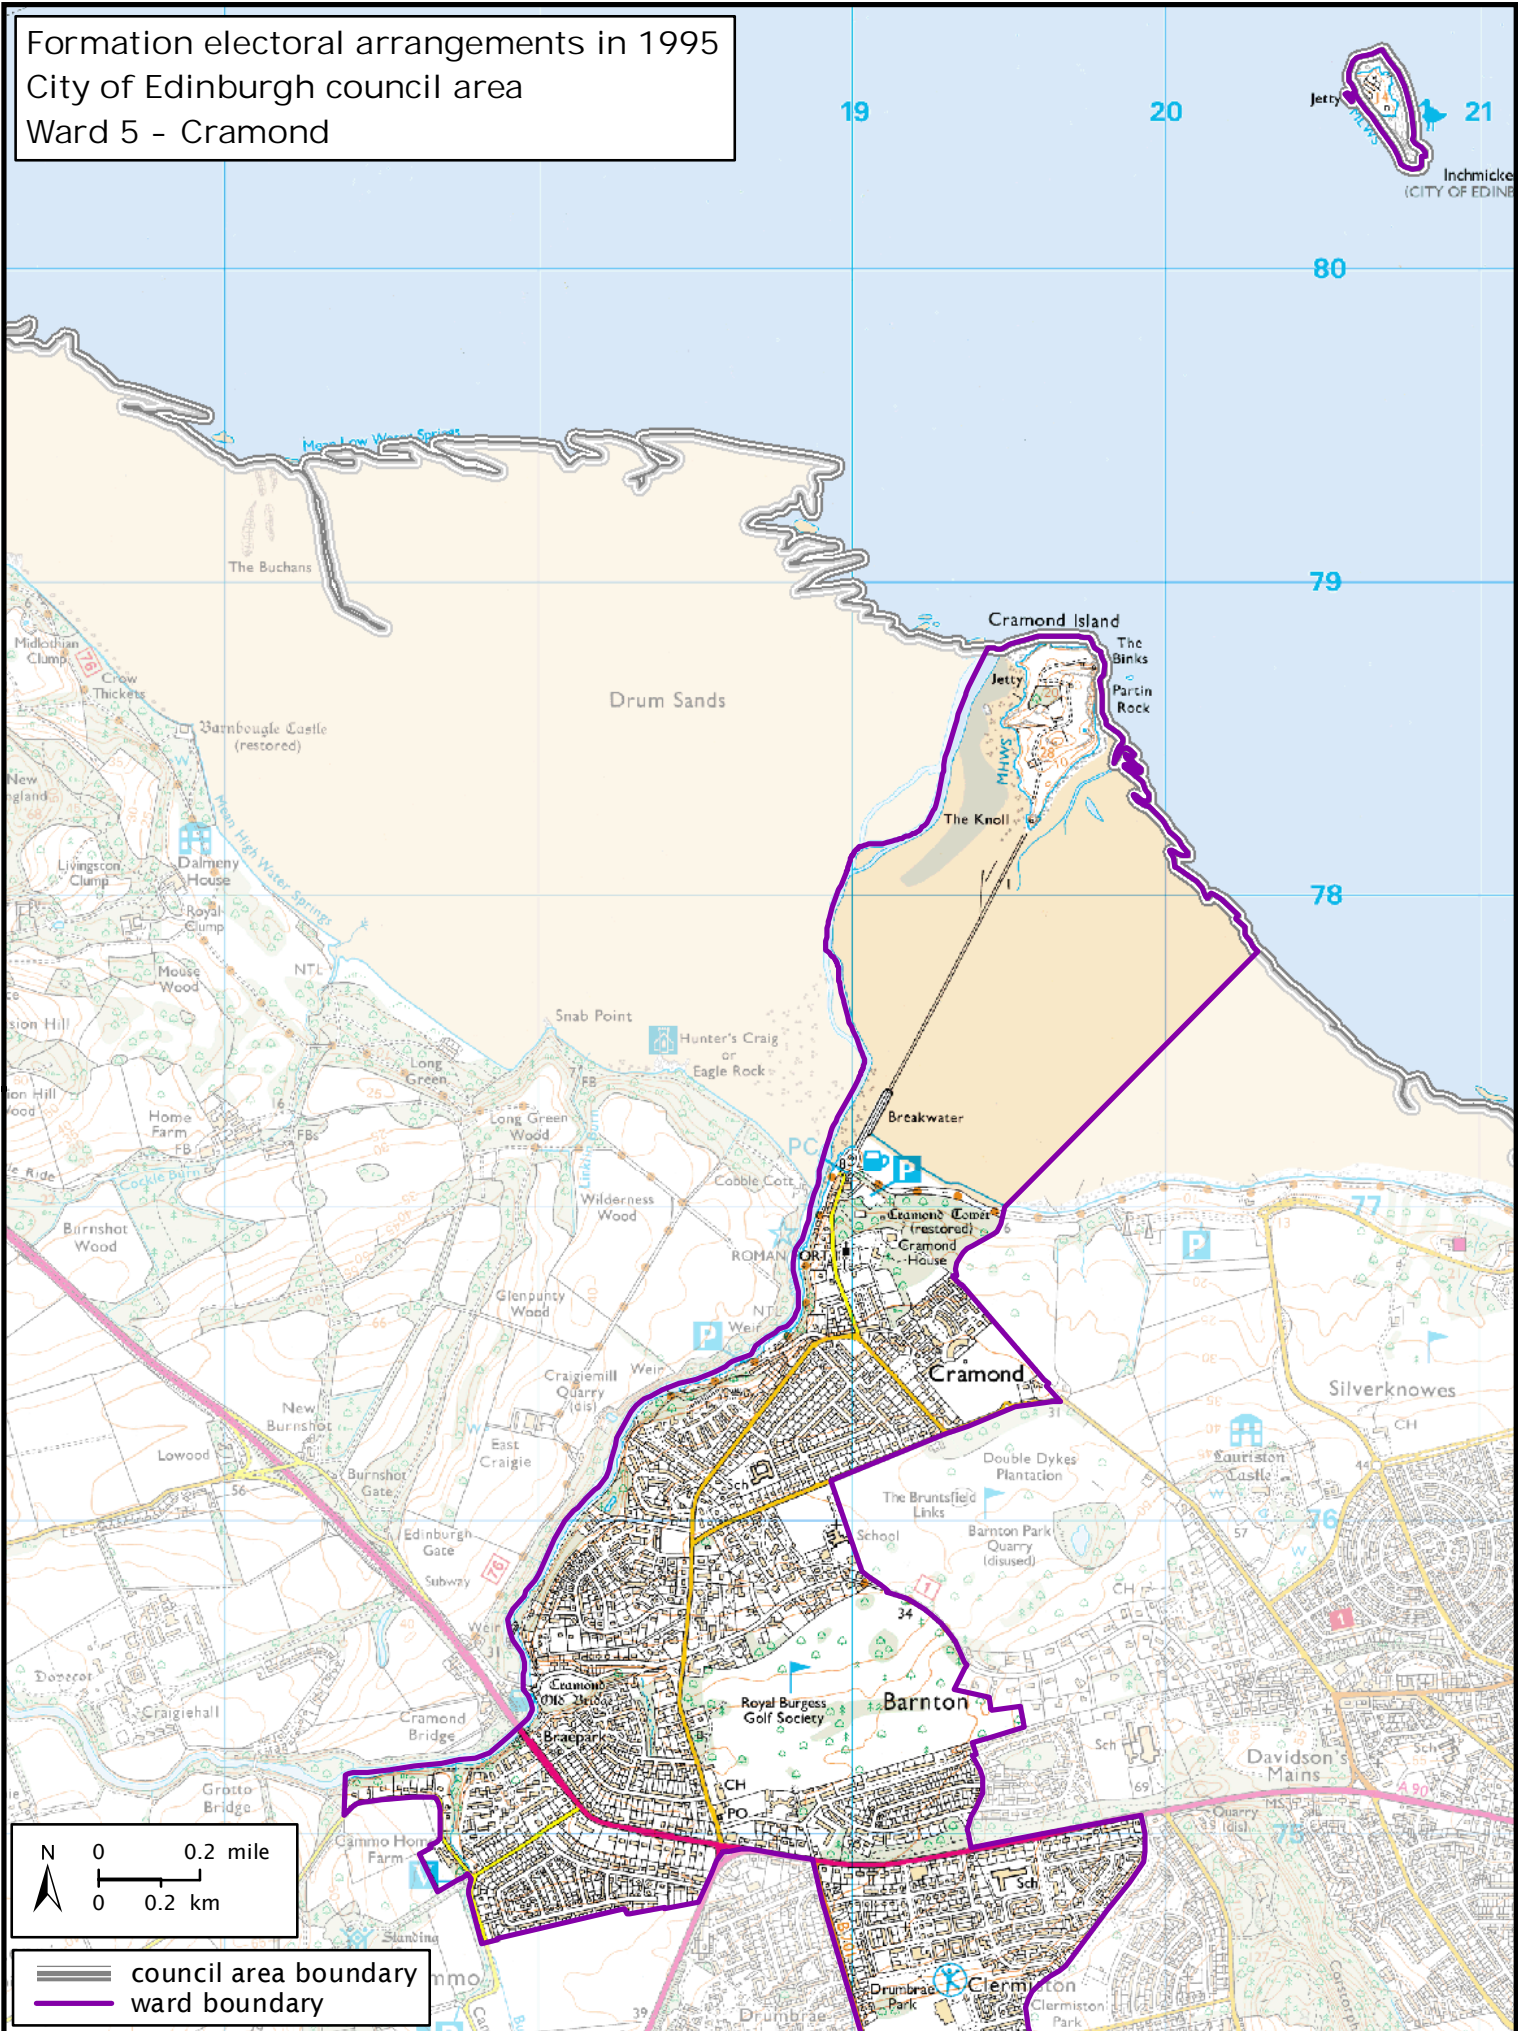

Formation electoral arrangements in 1995  
 City of Edinburgh council area  
 Ward 5 - Cramond

— council area boundary  
 — ward boundary

Local Government Boundary Commission for Scotland  
 Thistle House, 91 Haymarket Terrace, Edinburgh EH12 5HD  
 Tel: 0131 538 7510 Fax: 0131 538 7511  
 email: lgbc@scottishboundaries.gov.uk web: www.lgbc-scotland.gov.uk

Crown Copyright and database right 2011. All rights reserved. Ordnance Survey licence no. 100022179

This map shows the ward boundary against Ordnance Survey maps from 2011 rather than maps from when the ward boundary was decided.