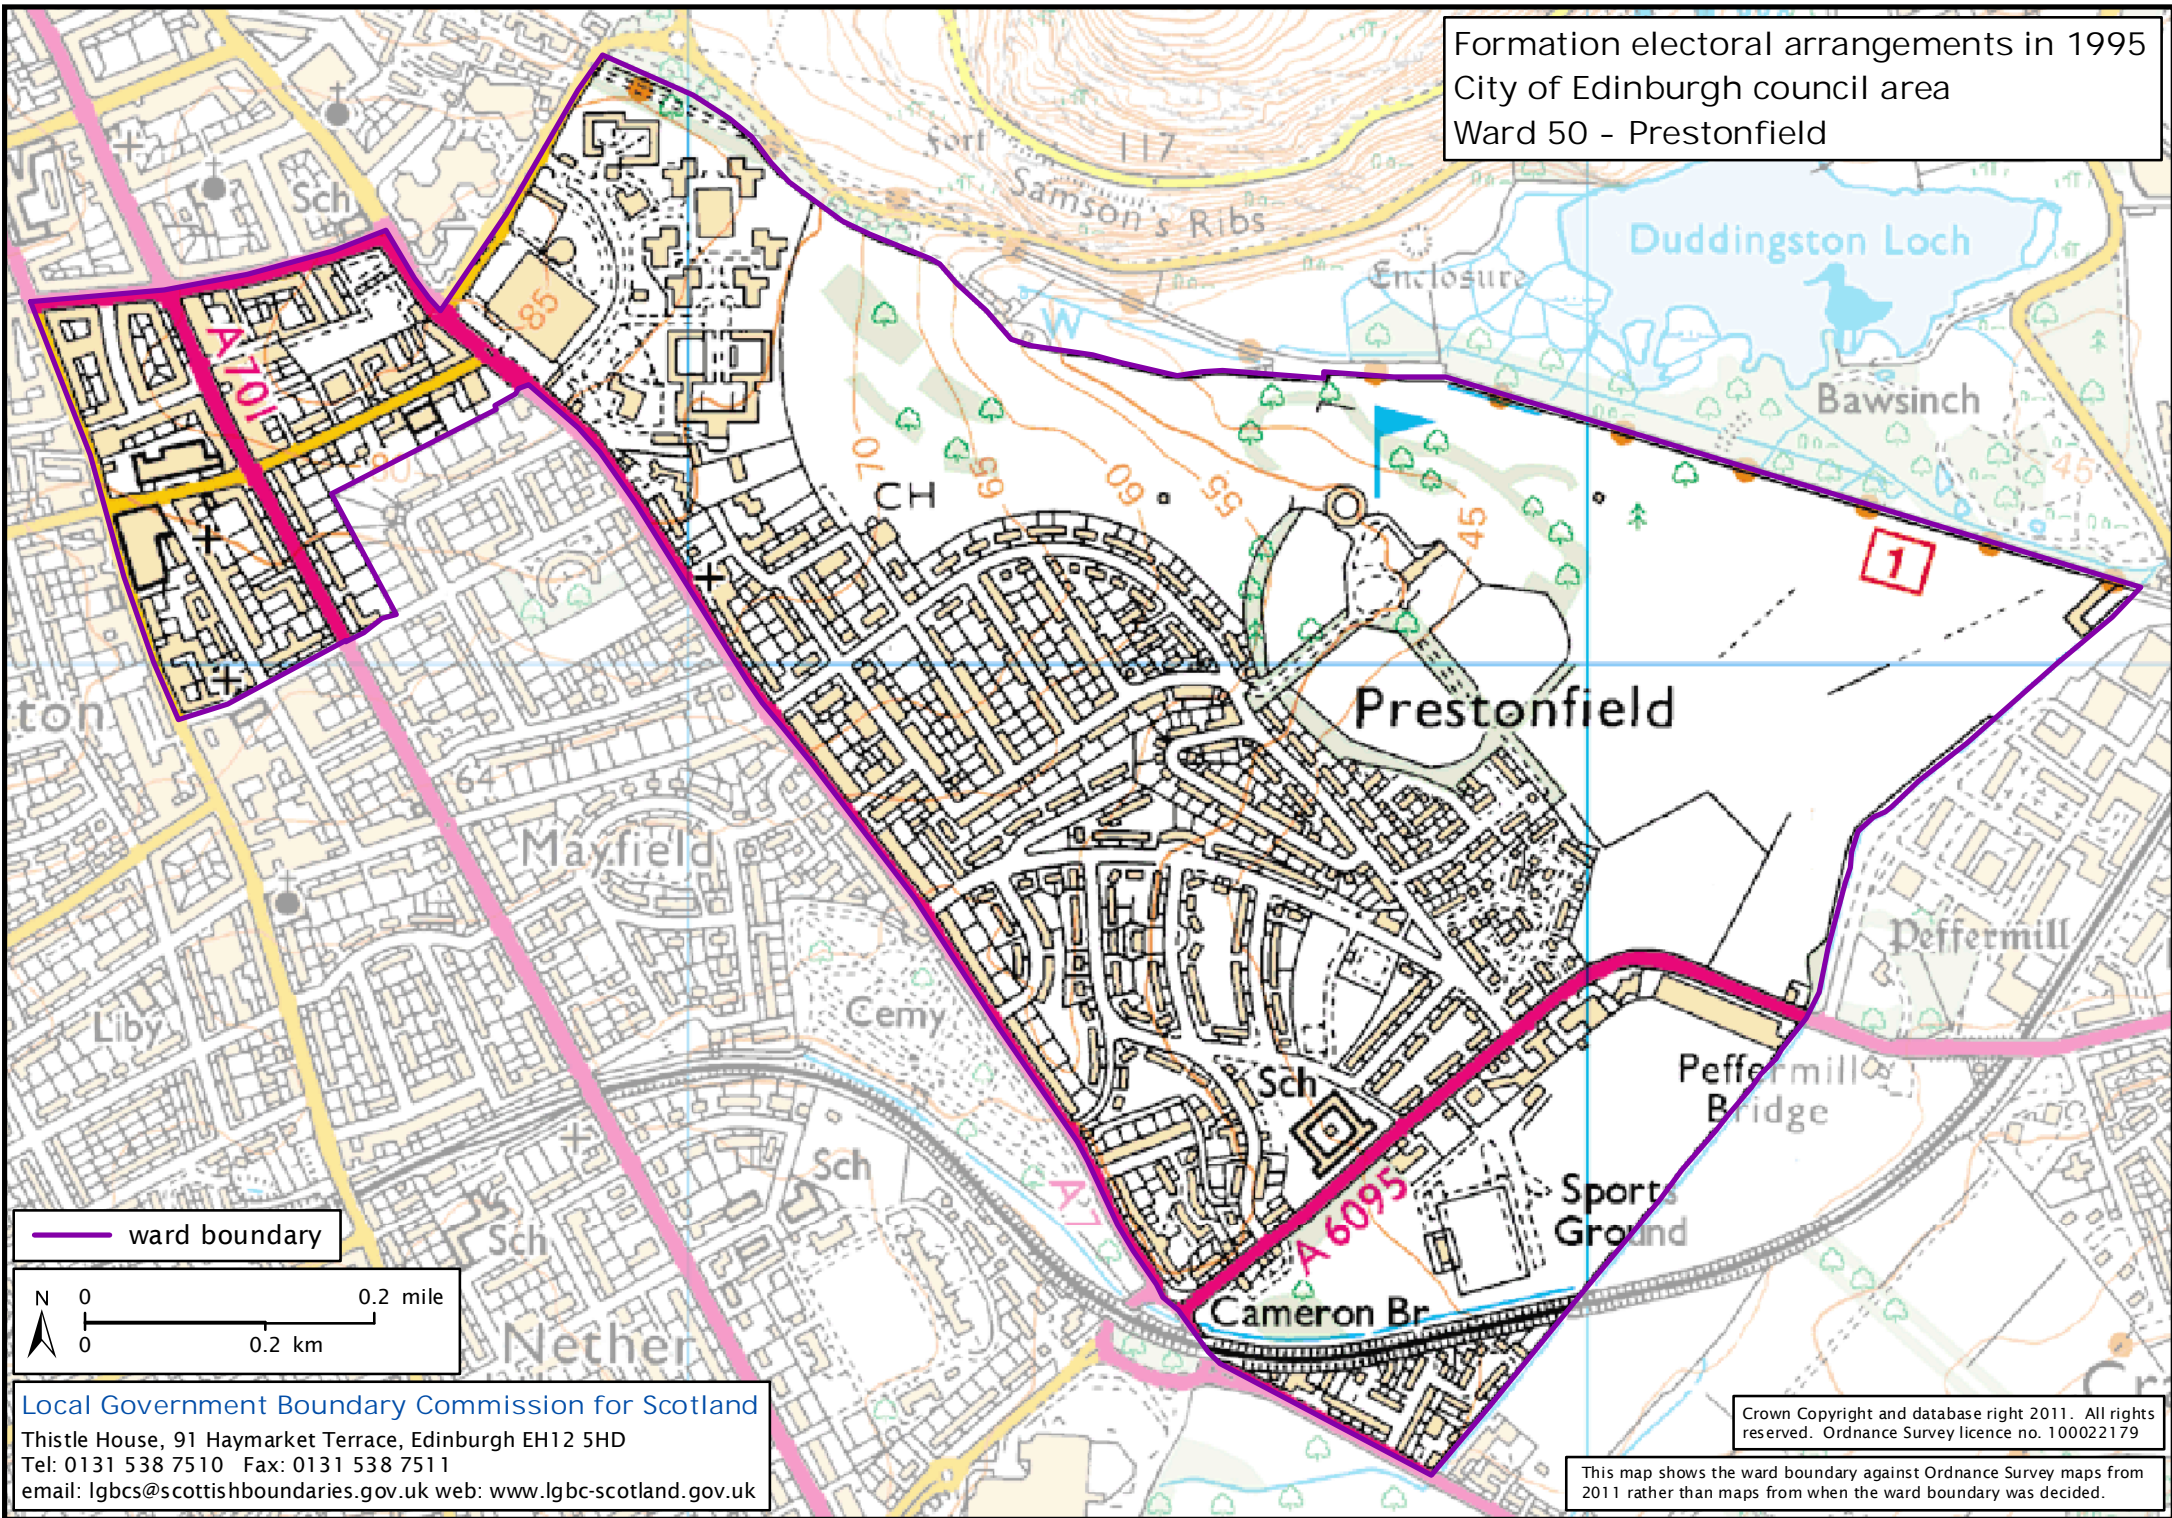

Formation electoral arrangements in 1995
City of Edinburgh council area
Ward 50 - Prestonfield

ward boundary

Local Government Boundary Commission for Scotland
Thistle House, 91 Haymarket Terrace, Edinburgh EH12 5HD
Tel: 0131 538 7510 Fax: 0131 538 7511
email: lgbcscottishboundaries.gov.uk web: www.lgbc-scotland.gov.uk

Crown Copyright and database right 2011. All rights reserved. Ordnance Survey licence no. 100022179

This map shows the ward boundary against Ordnance Survey maps from 2011 rather than maps from when the ward boundary was decided.