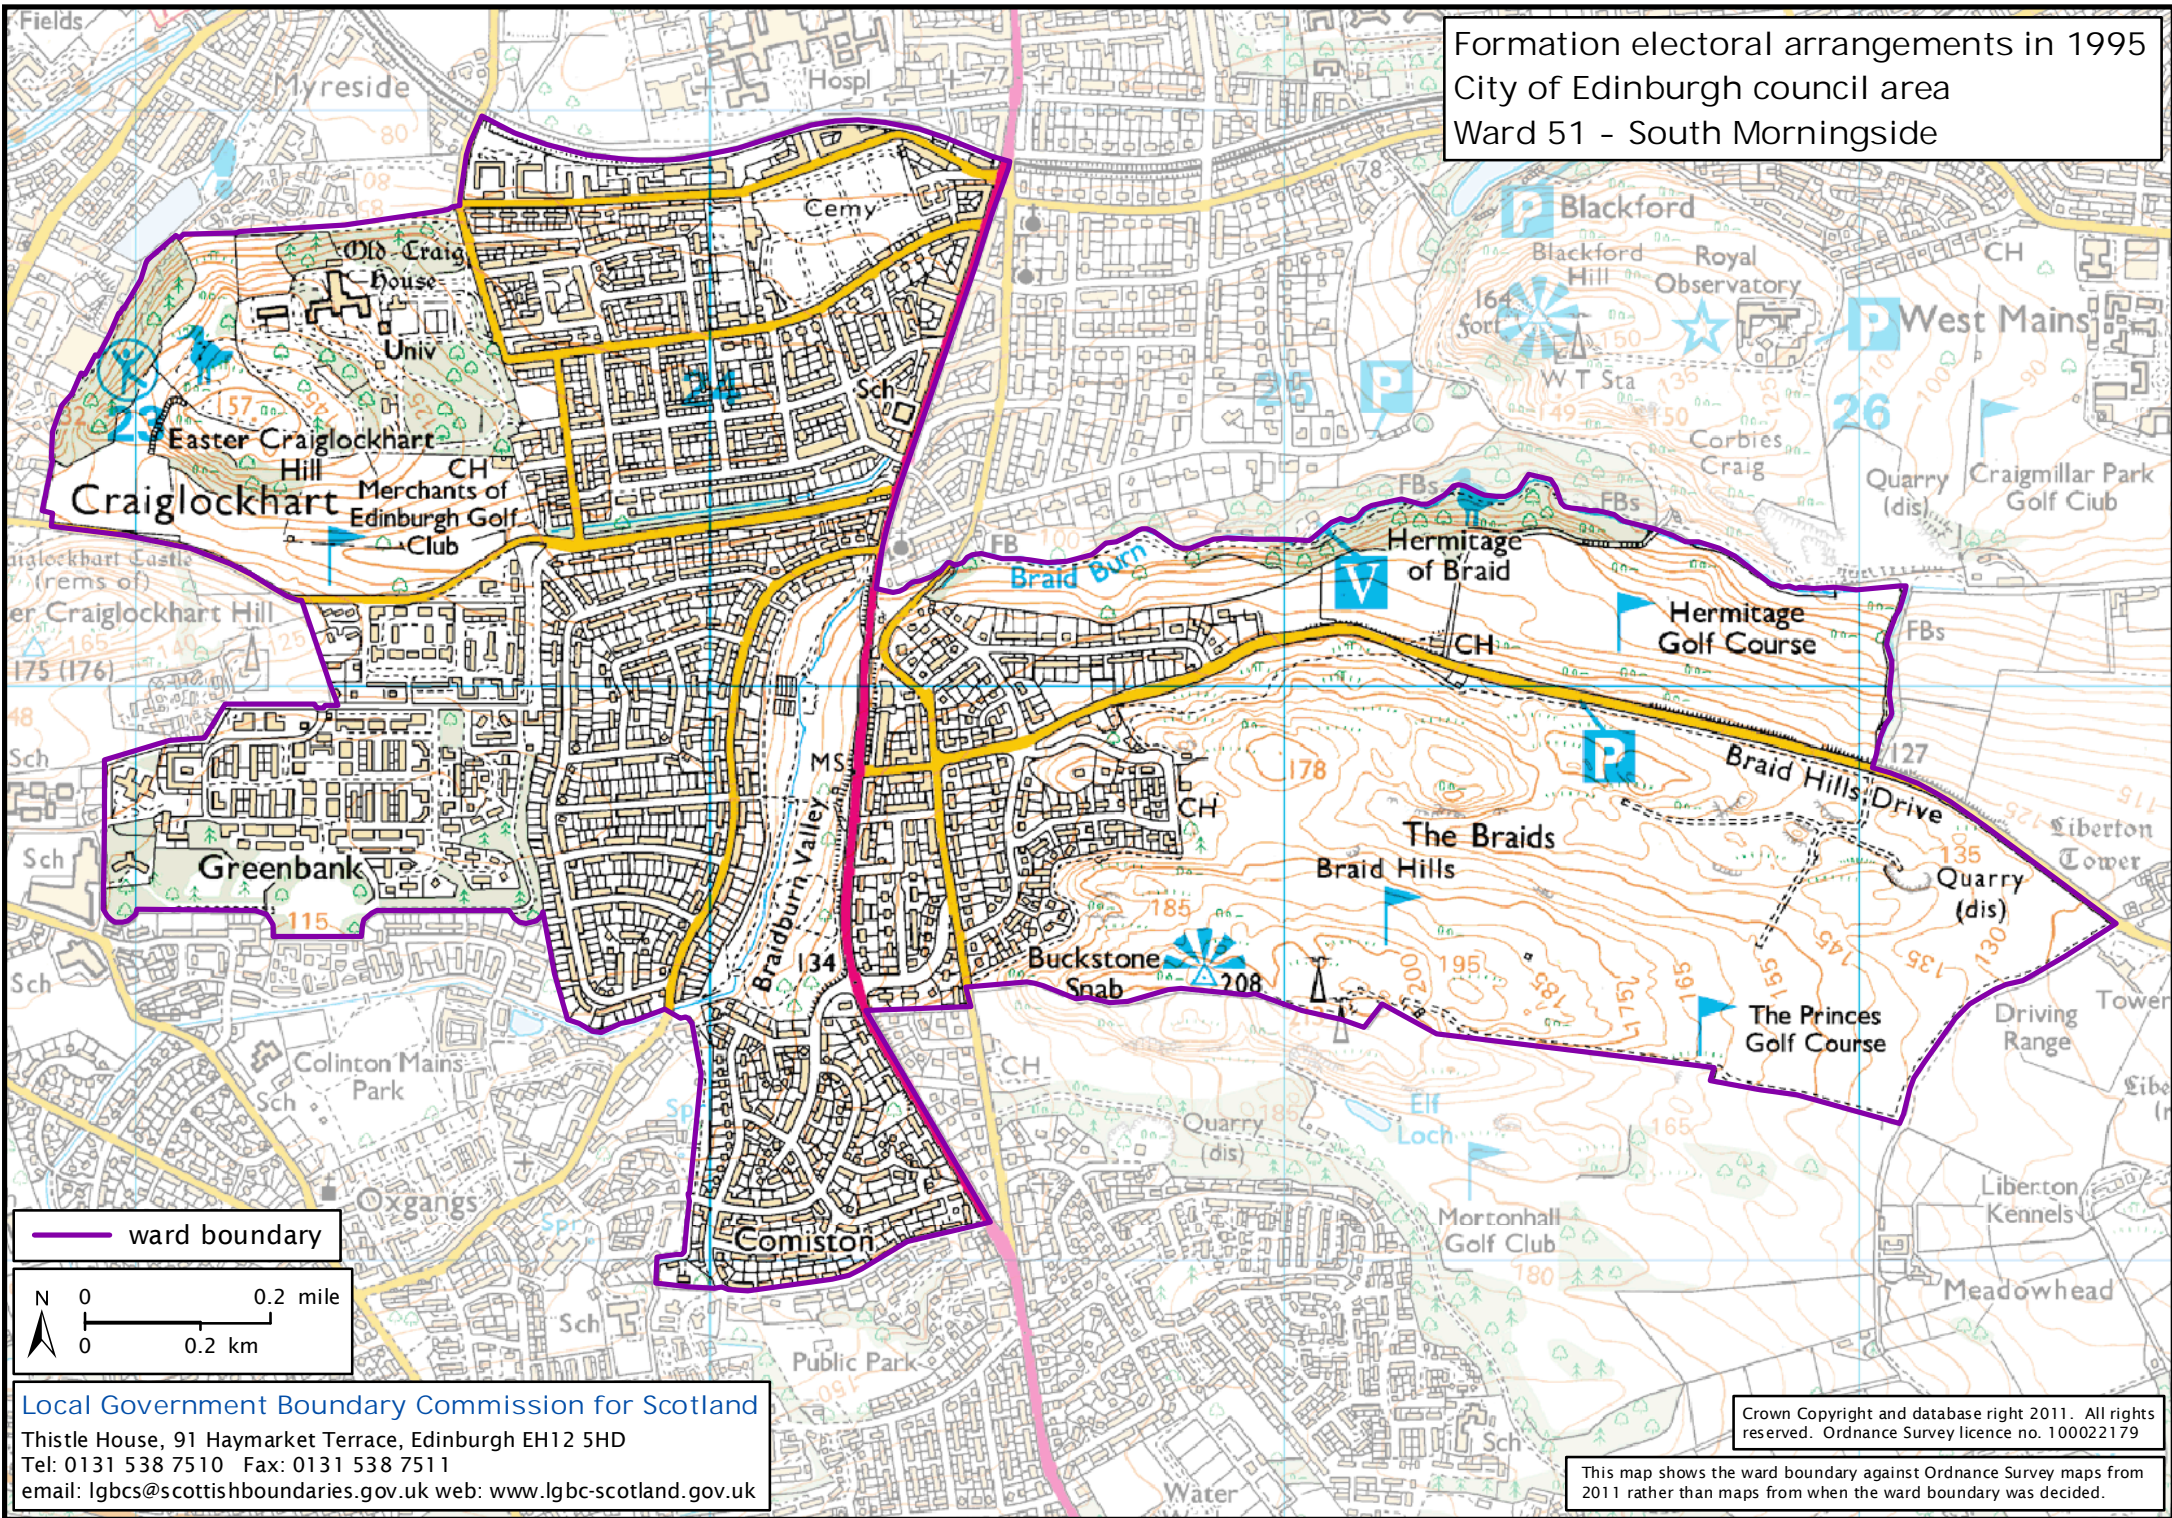

Formation electoral arrangements in 1995  
 City of Edinburgh council area  
 Ward 51 - South Morningside

— ward boundary

Local Government Boundary Commission for Scotland  
 Thistle House, 91 Haymarket Terrace, Edinburgh EH12 5HD  
 Tel: 0131 538 7510 Fax: 0131 538 7511  
 email: lgbcsc@scottishboundaries.gov.uk web: www.lgbc-scotland.gov.uk

Crown Copyright and database right 2011. All rights reserved. Ordnance Survey licence no. 10002179

This map shows the ward boundary against Ordnance Survey maps from 2011 rather than maps from when the ward boundary was decided.