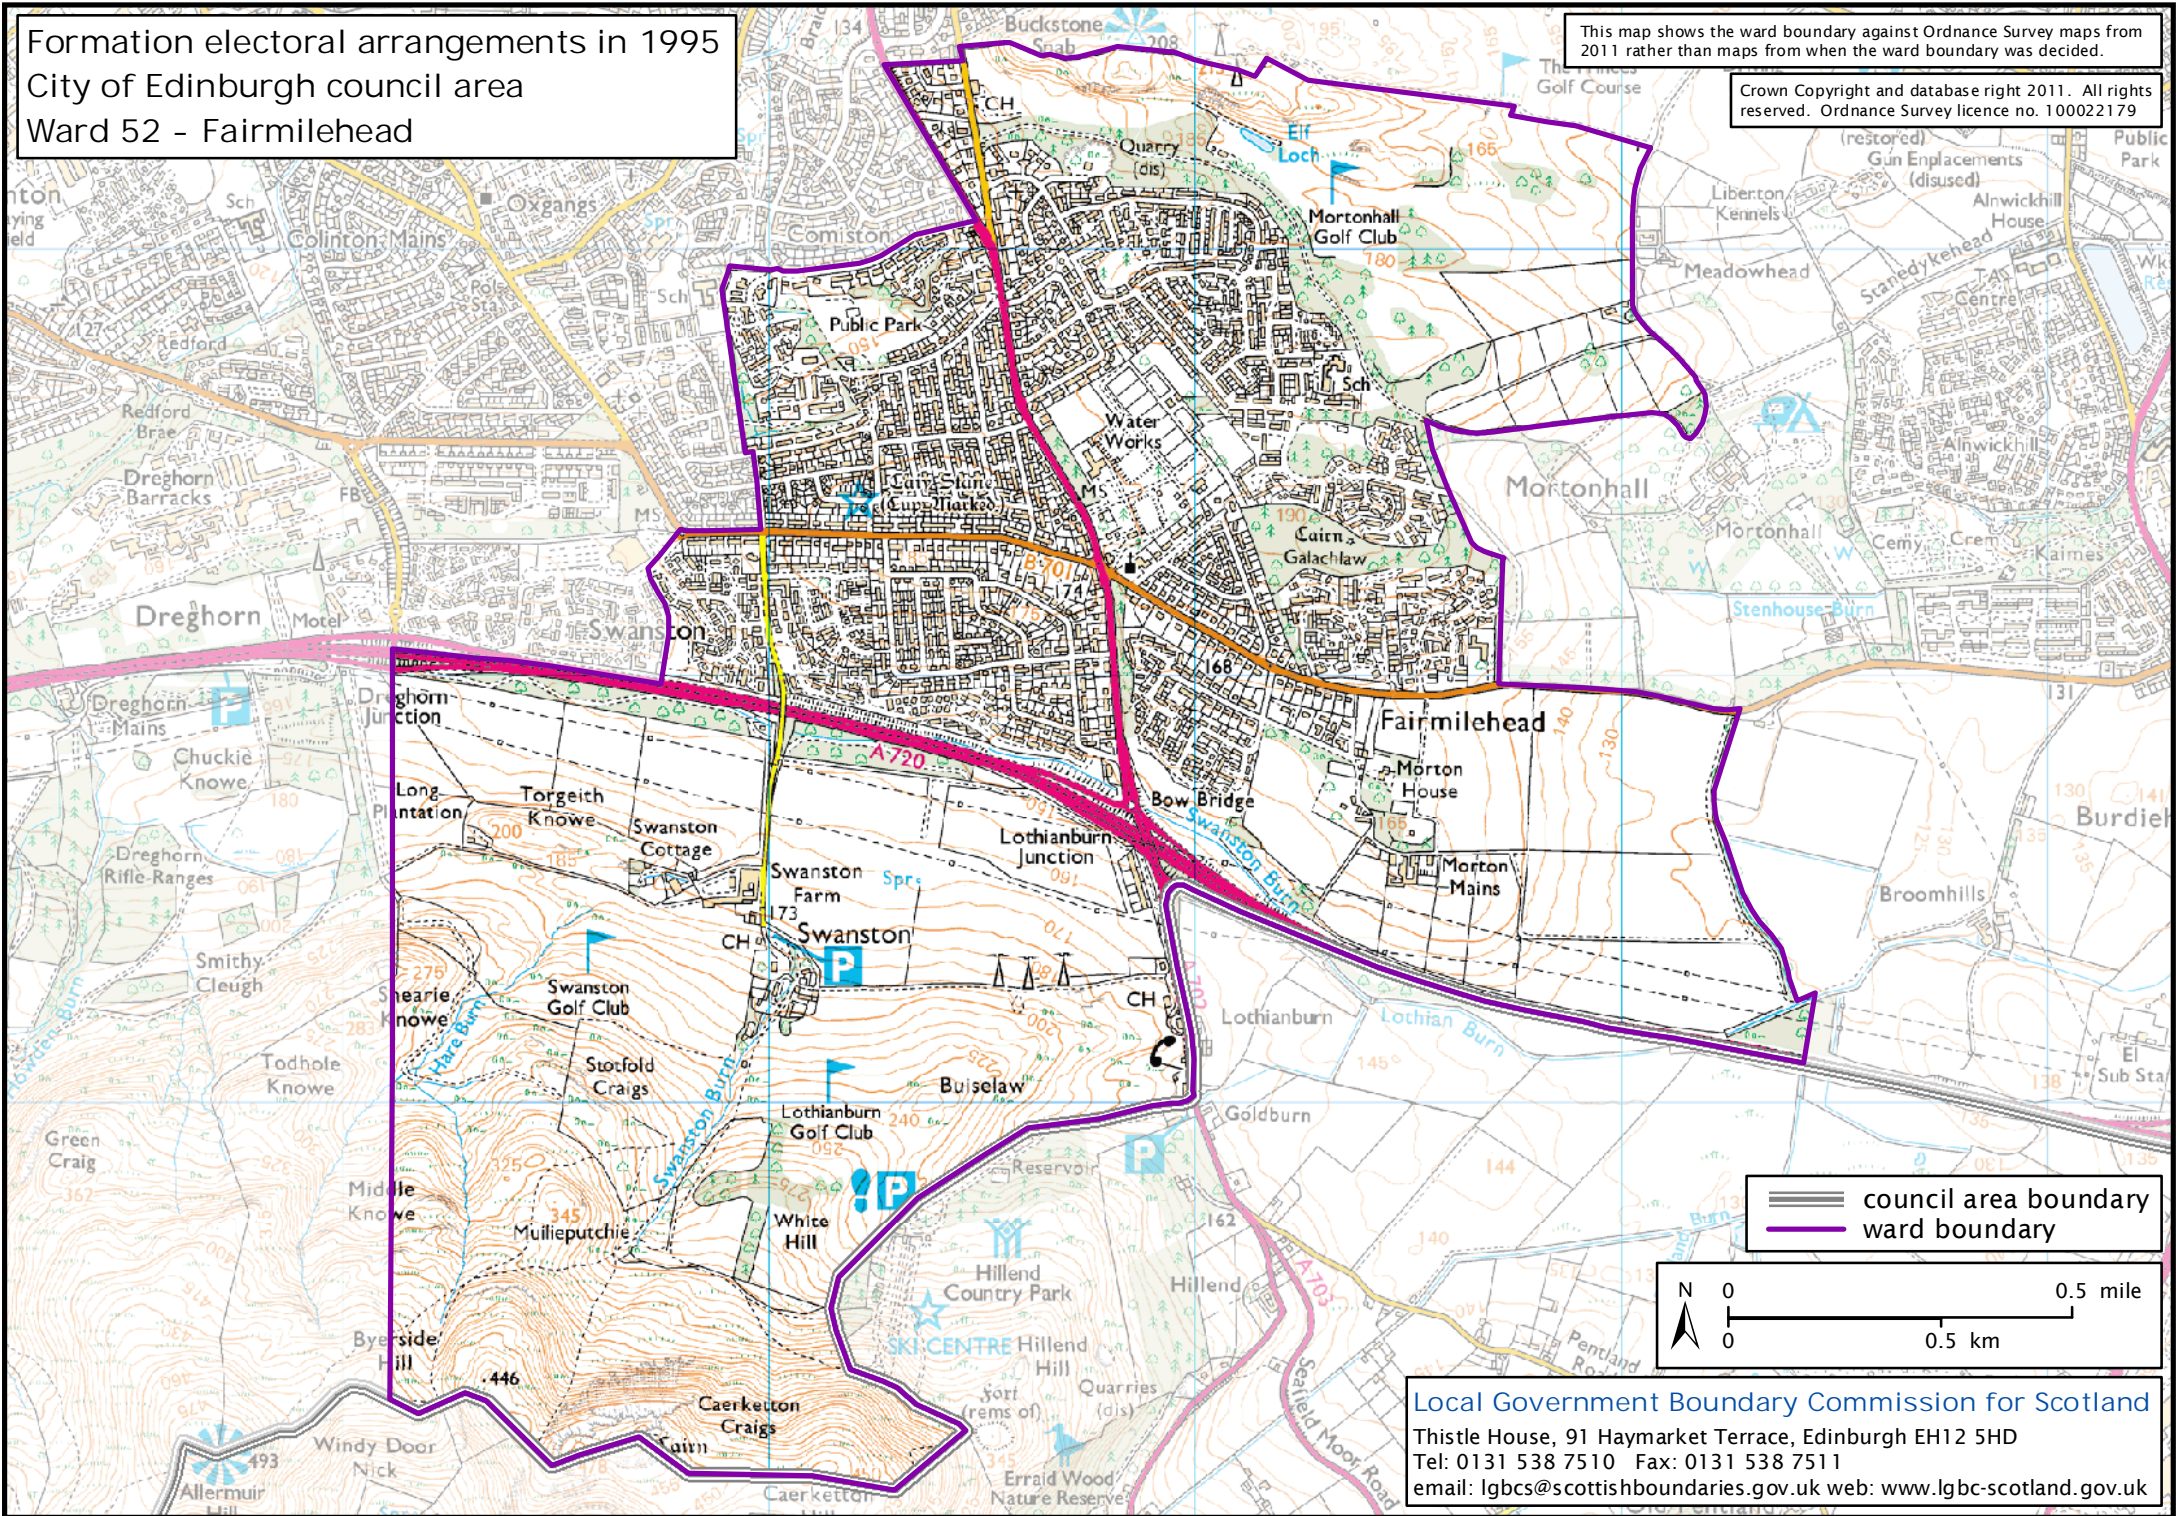

Formation electoral arrangements in 1995
City of Edinburgh council area
Ward 52 - Fairmilehead

This map shows the ward boundary against Ordnance Survey maps from 2011 rather than maps from when the ward boundary was decided.

Crown Copyright and database right 2011. All rights reserved. Ordnance Survey licence no. 100022179

==== council area boundary
—— ward boundary

Local Government Boundary Commission for Scotland
Thistle House, 91 Haymarket Terrace, Edinburgh EH12 5HD
Tel: 0131 538 7510 Fax: 0131 538 7511
email: lgbcscottishboundaries.gov.uk web: www.lgbc-scotland.gov.uk