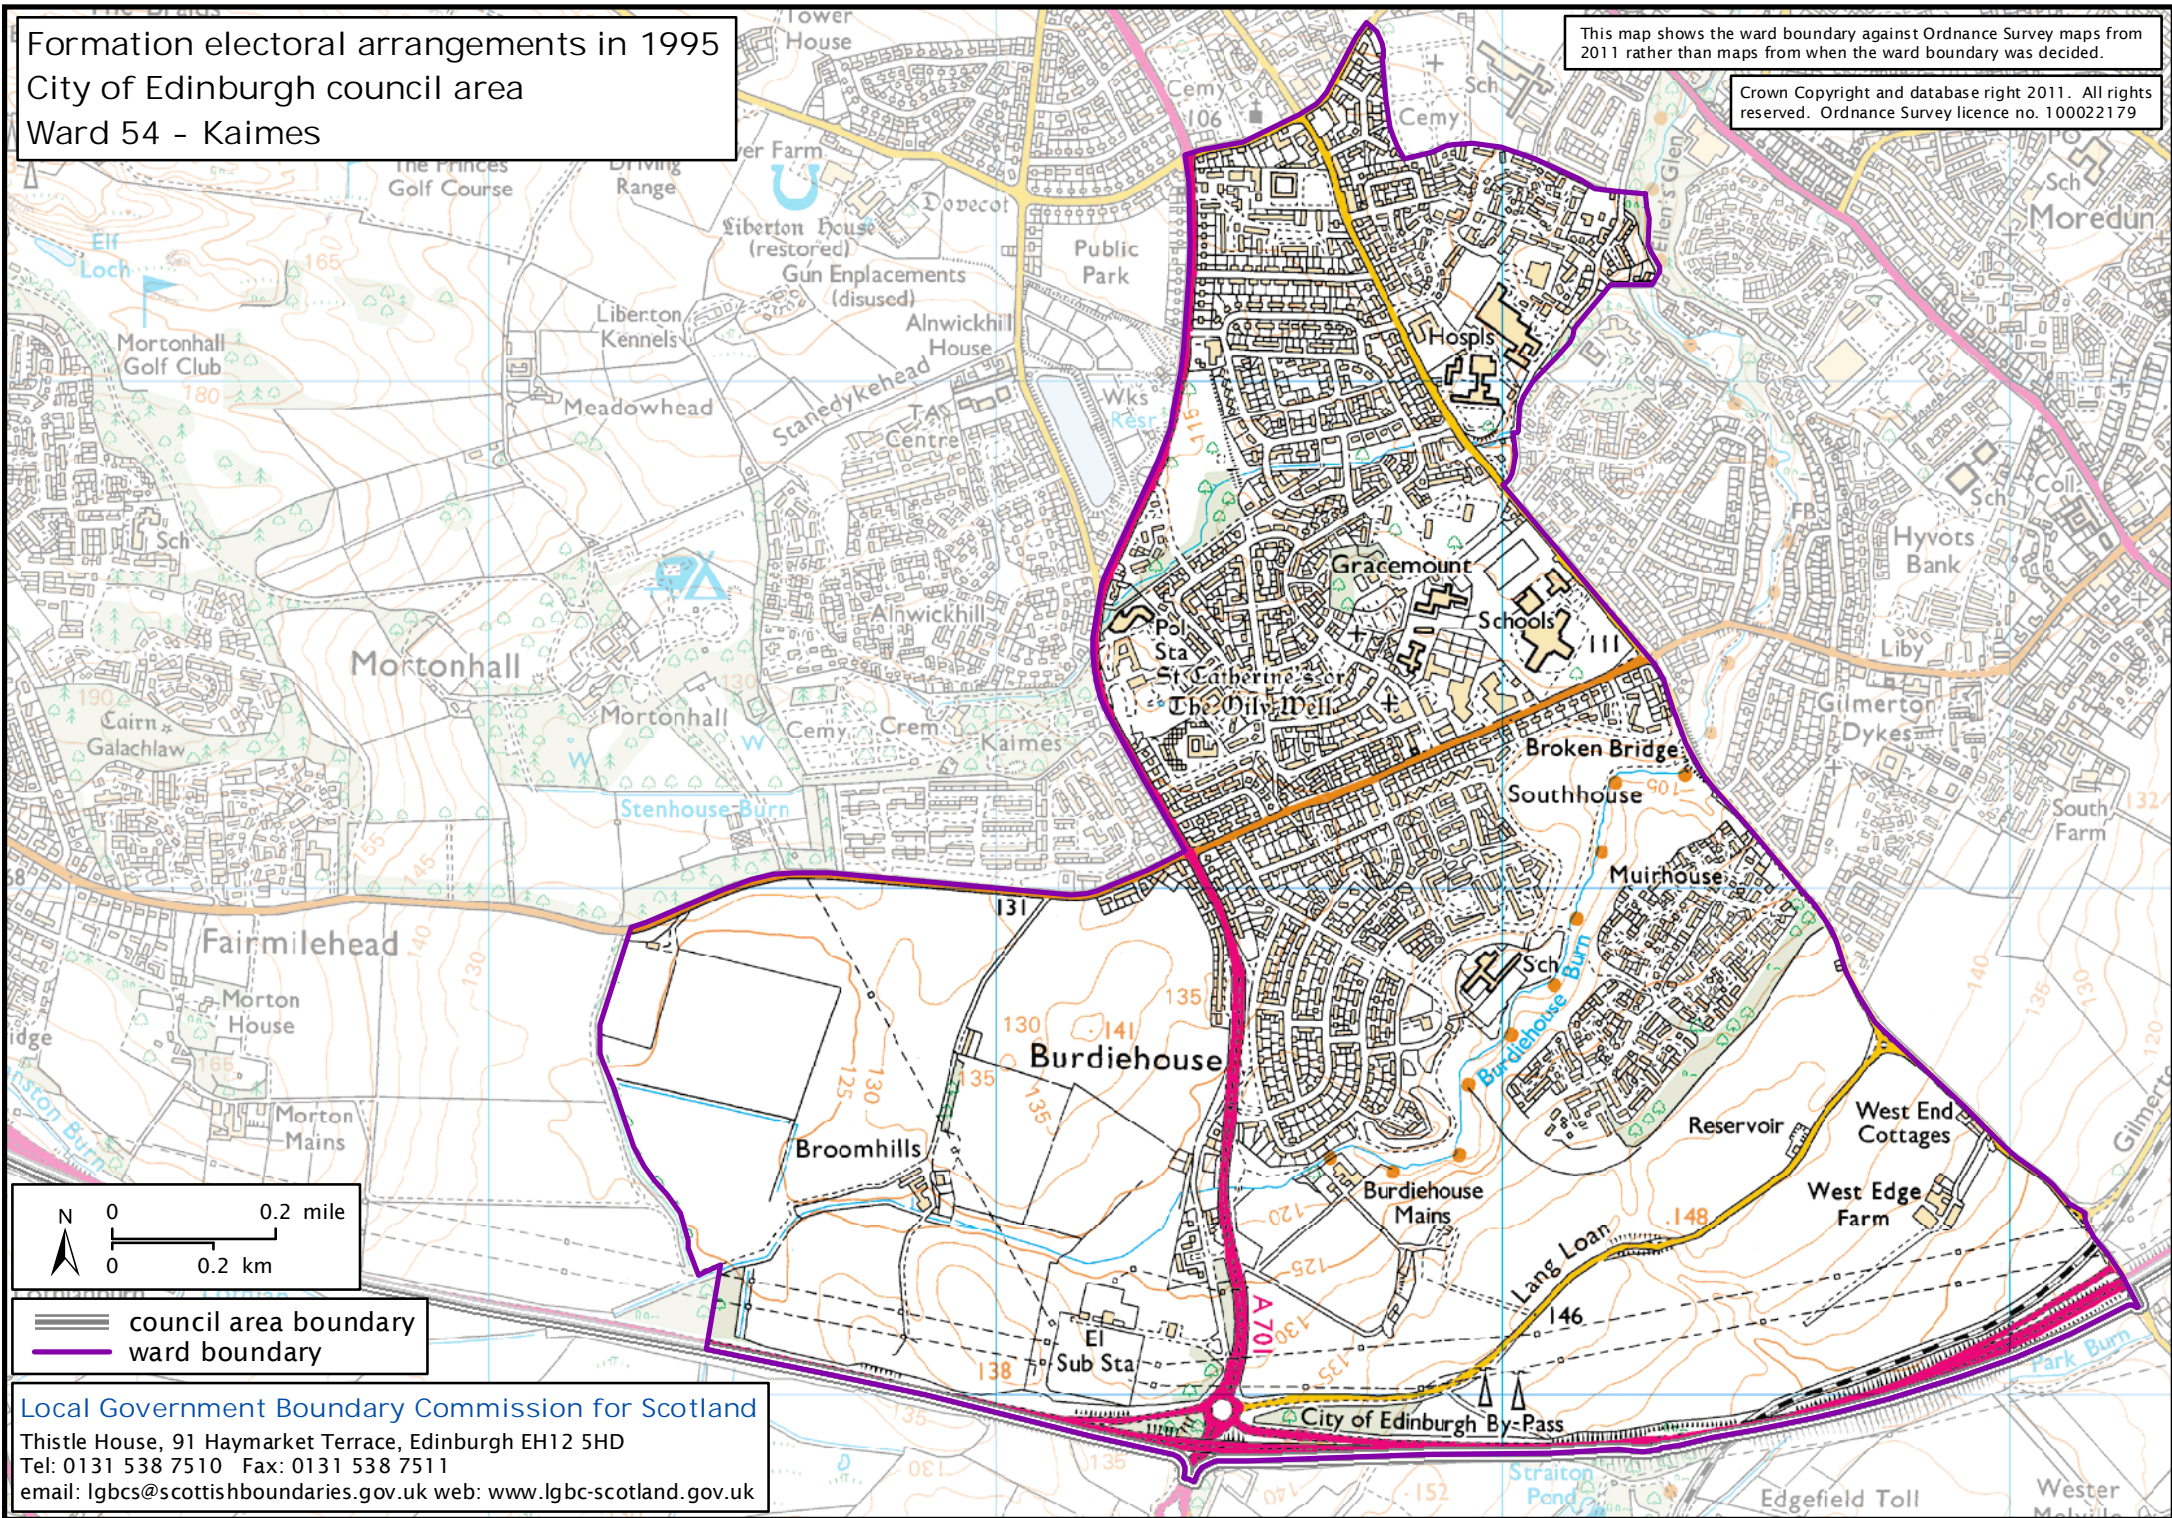

Formation electoral arrangements in 1995
City of Edinburgh council area
Ward 54 - Kaimes

This map shows the ward boundary against Ordnance Survey maps from 2011 rather than maps from when the ward boundary was decided.

Crown Copyright and database right 2011. All rights reserved. Ordnance Survey licence no. 100022179

— council area boundary
— ward boundary

Local Government Boundary Commission for Scotland
Thistle House, 91 Haymarket Terrace, Edinburgh EH12 5HD
Tel: 0131 538 7510 Fax: 0131 538 7511
email: lgbcscottishboundaries.gov.uk web: www.lgbc-scotland.gov.uk