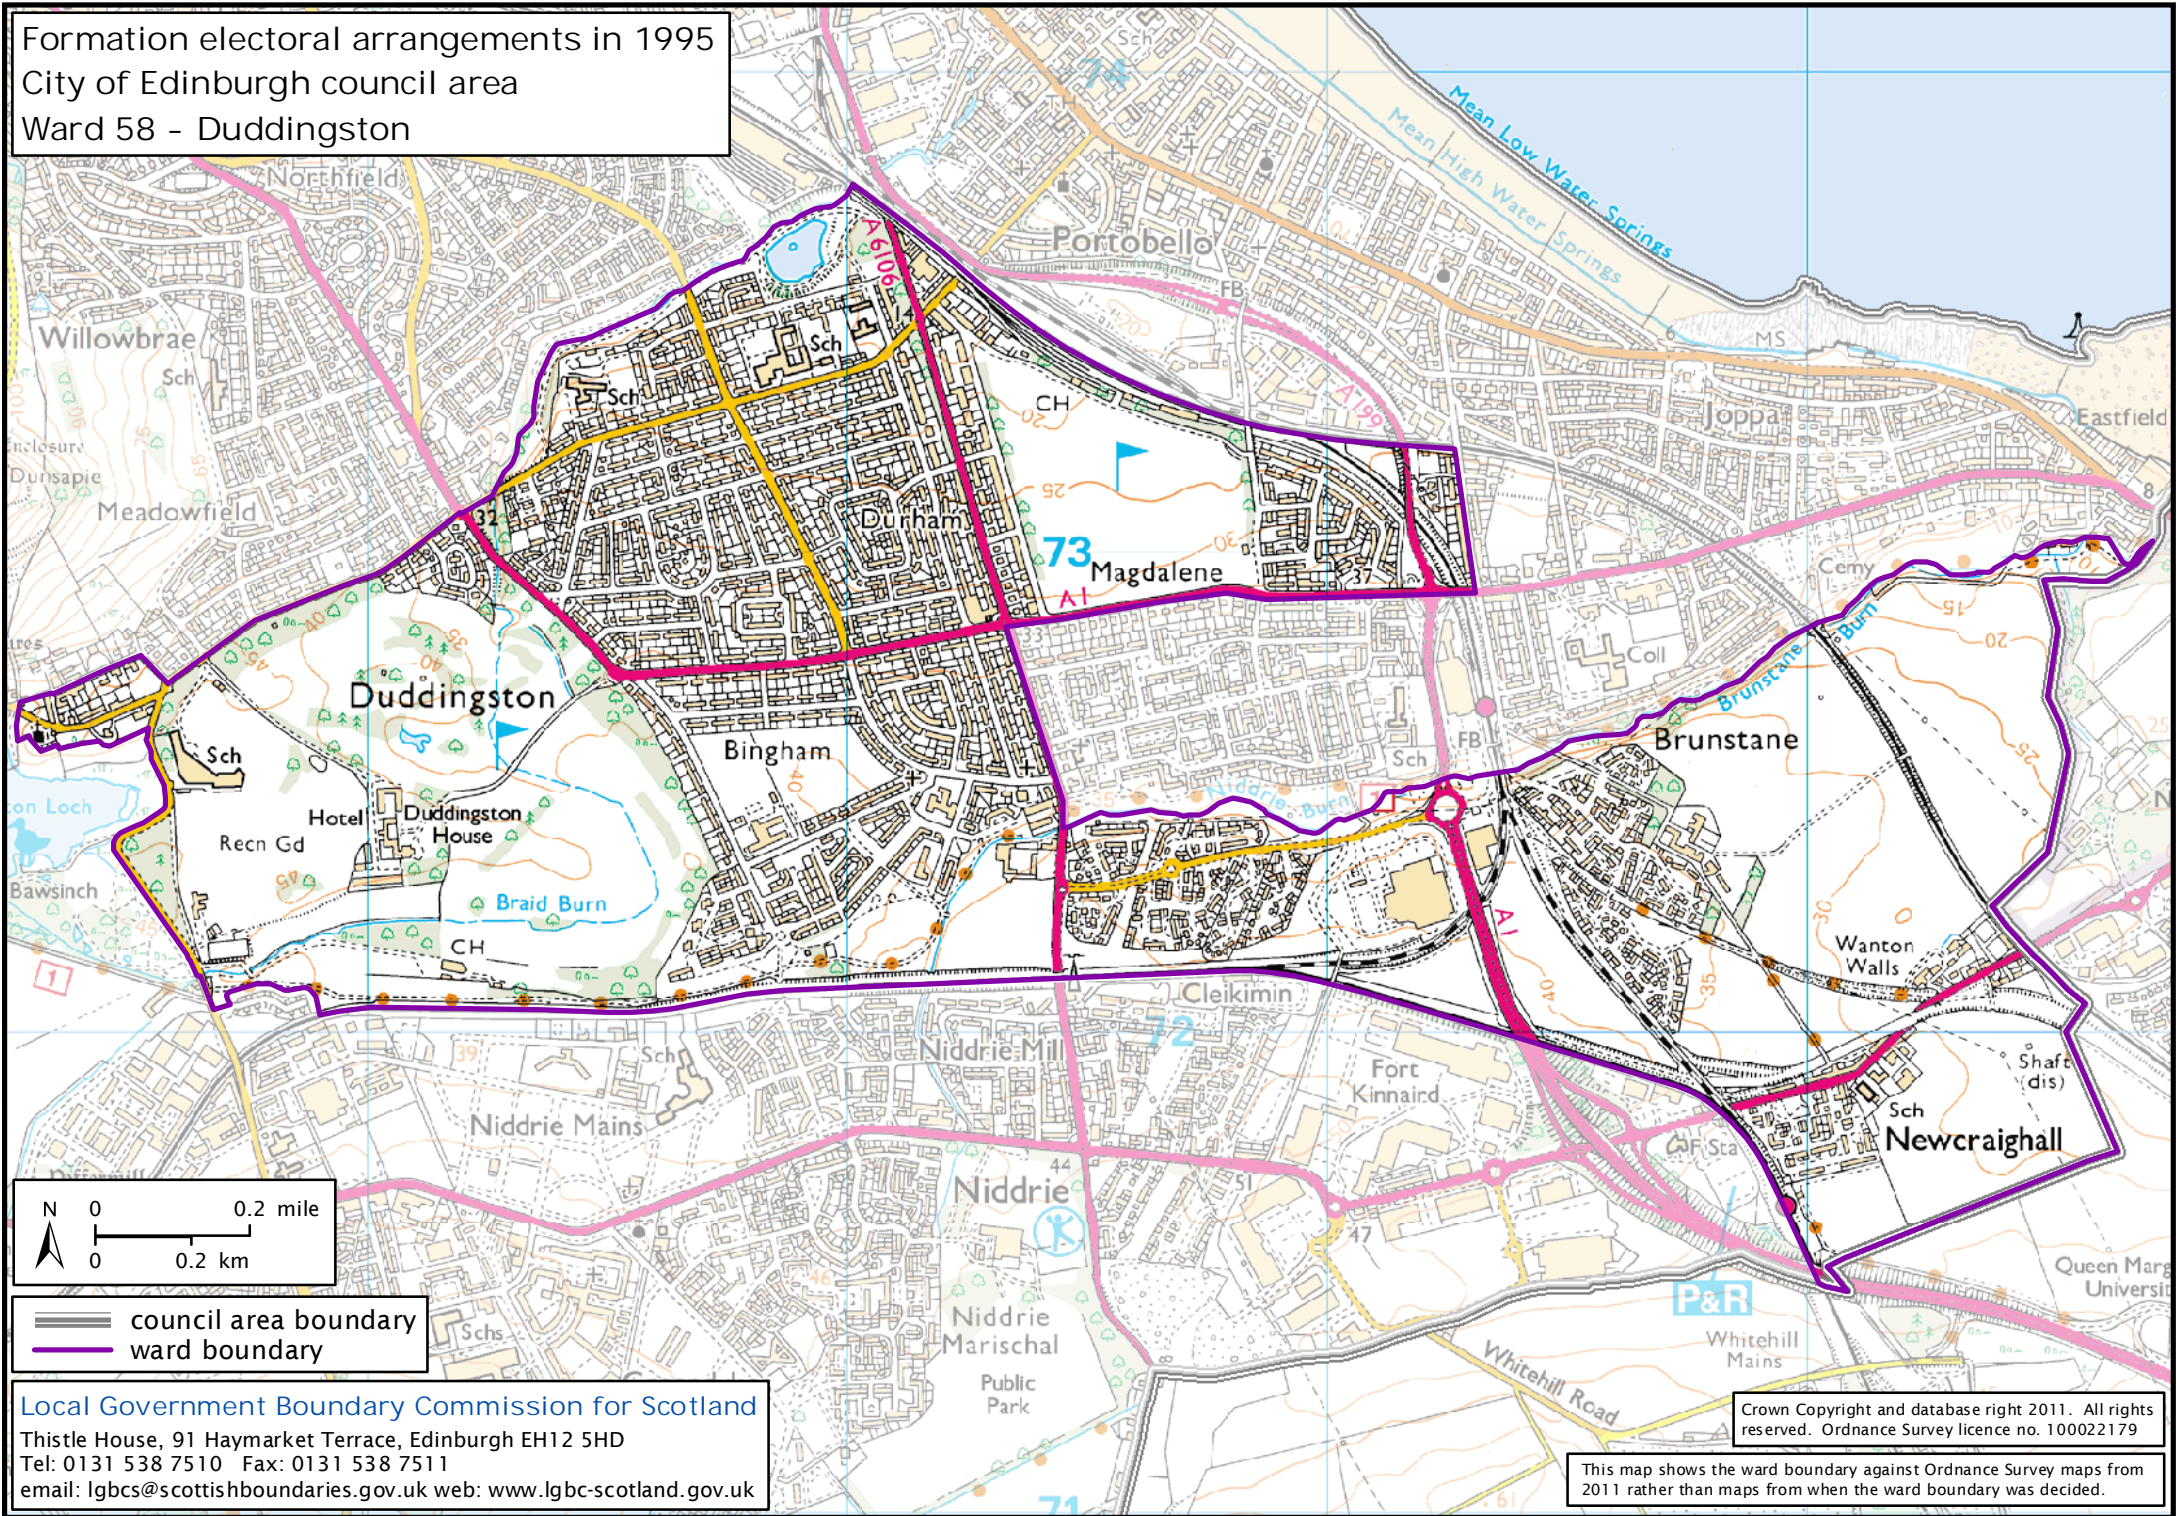

Formation electoral arrangements in 1995
City of Edinburgh council area
Ward 58 - Duddingston

Local Government Boundary Commission for Scotland
Thistle House, 91 Haymarket Terrace, Edinburgh EH12 5HD
Tel: 0131 538 7510 Fax: 0131 538 7511
email: lgbcscottishboundaries.gov.uk web: www.lgbc-scotland.gov.uk

Crown Copyright and database right 2011. All rights reserved. Ordnance Survey licence no. 100022179

This map shows the ward boundary against Ordnance Survey maps from 2011 rather than maps from when the ward boundary was decided.