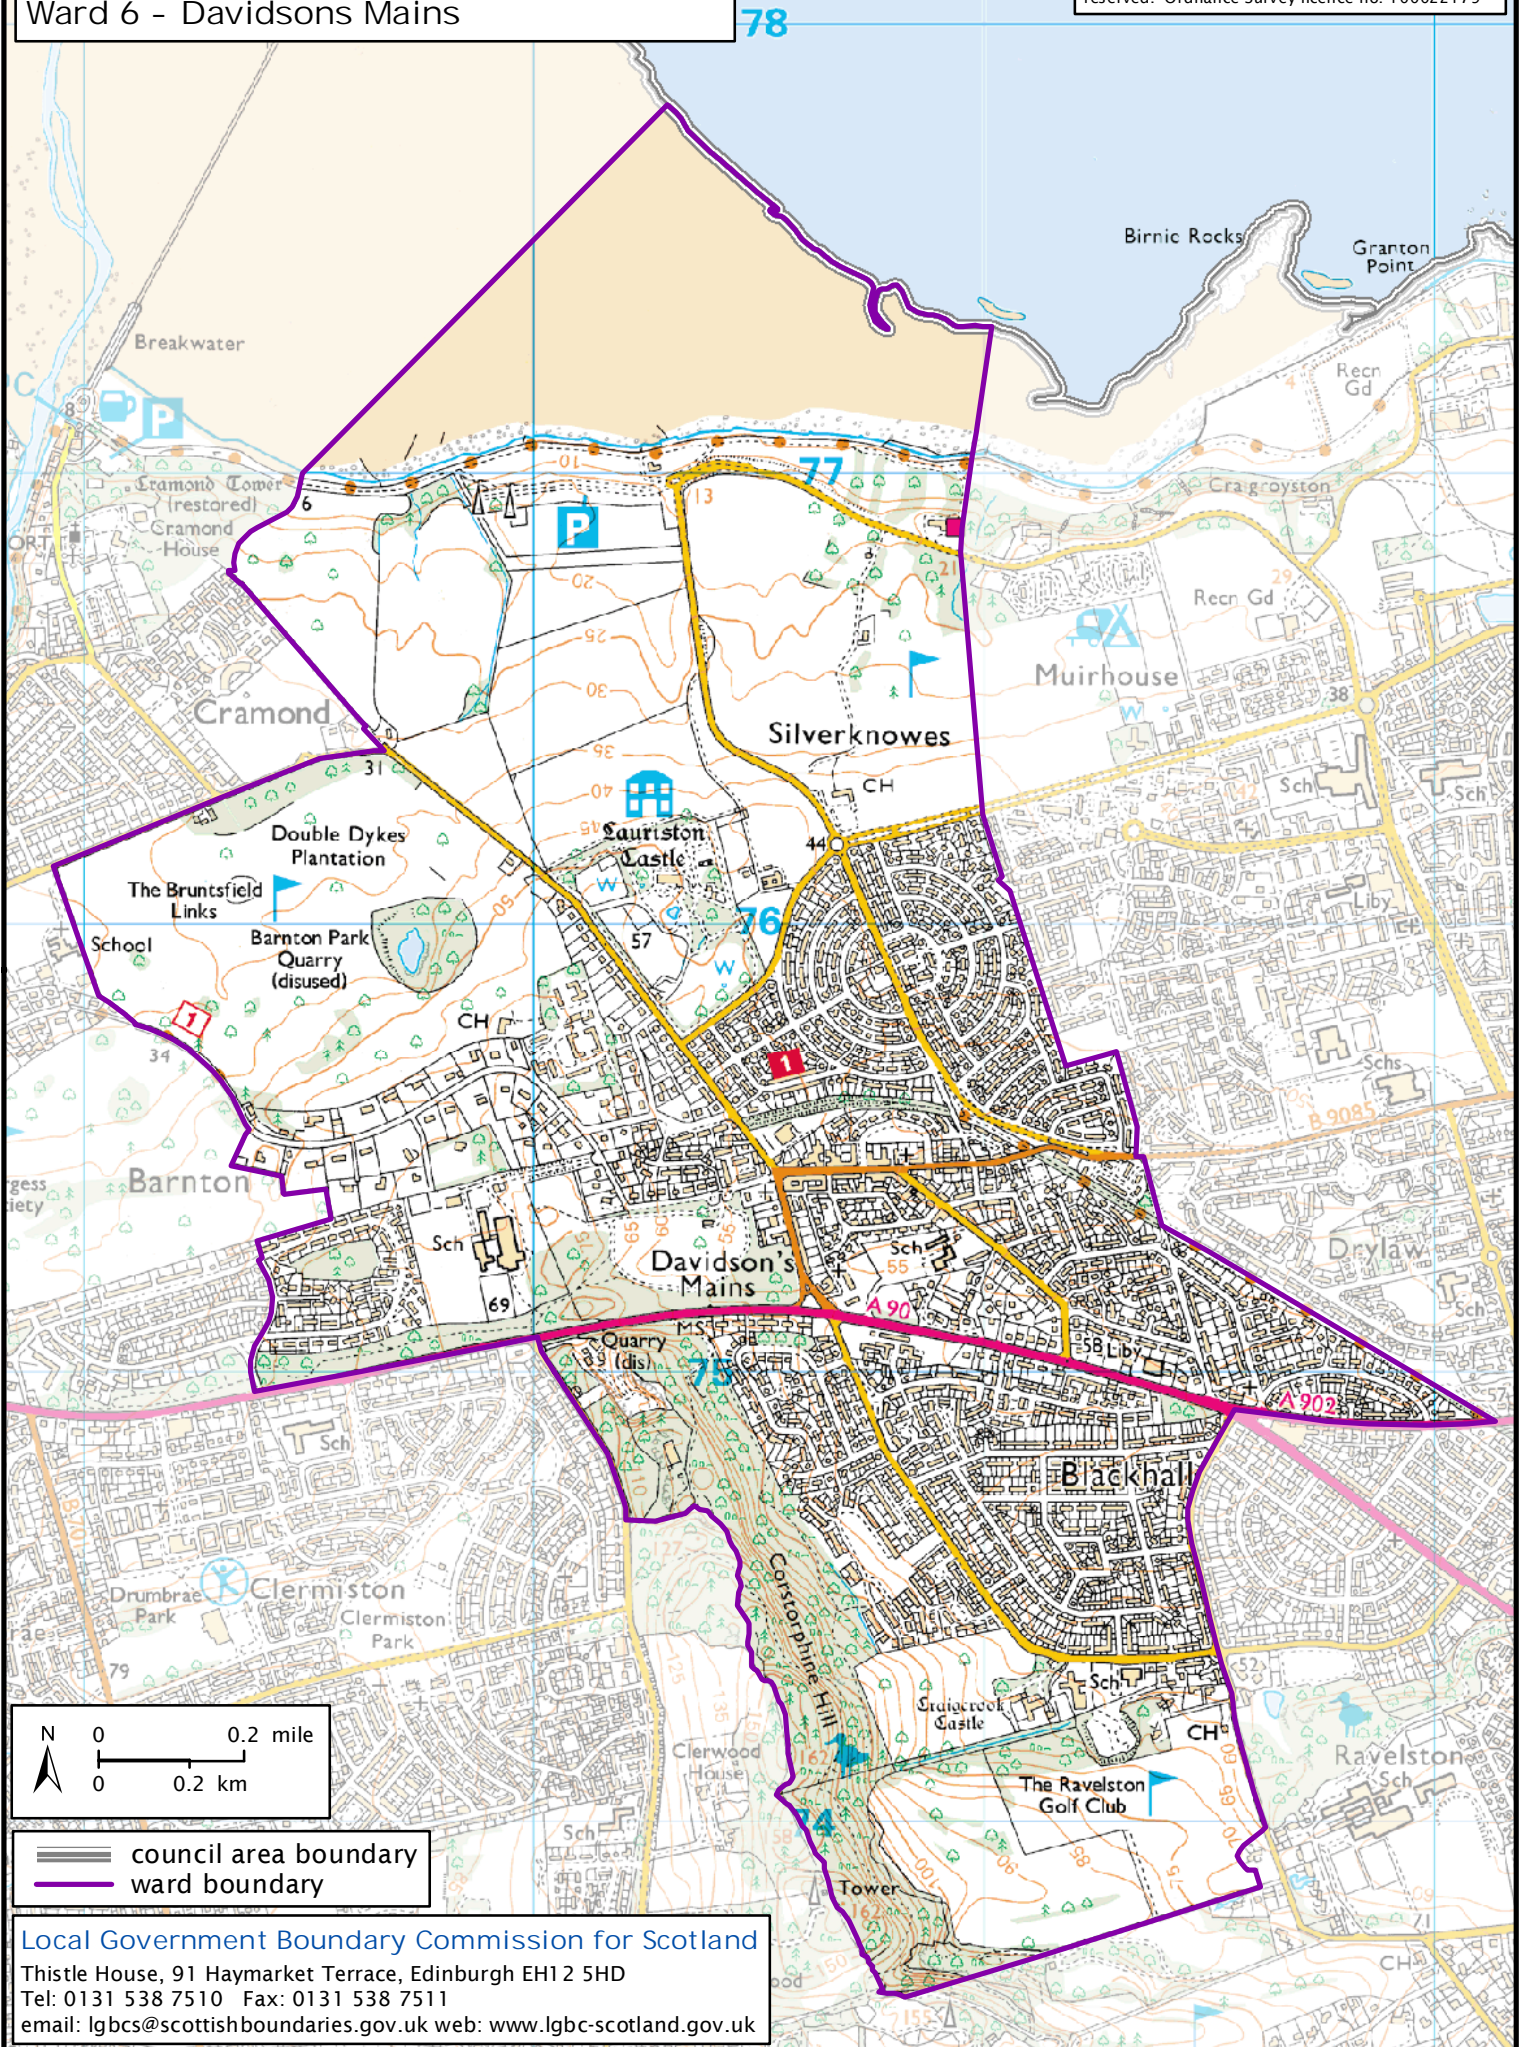

Formation electoral arrangements in 1995
City of Edinburgh council area
Ward 6 - Davidsons Mains

This map shows the ward boundary against Ordnance Survey maps from 2011 rather than maps from when the ward boundary was decided.

Crown Copyright and database right 2011. All rights reserved. Ordnance Survey licence no. 100022179

— council area boundary
— ward boundary

Local Government Boundary Commission for Scotland
Thistle House, 91 Haymarket Terrace, Edinburgh EH12 5HD
Tel: 0131 538 7510 Fax: 0131 538 7511
email: lgbc@scottishboundaries.gov.uk web: www.lgbc-scotland.gov.uk