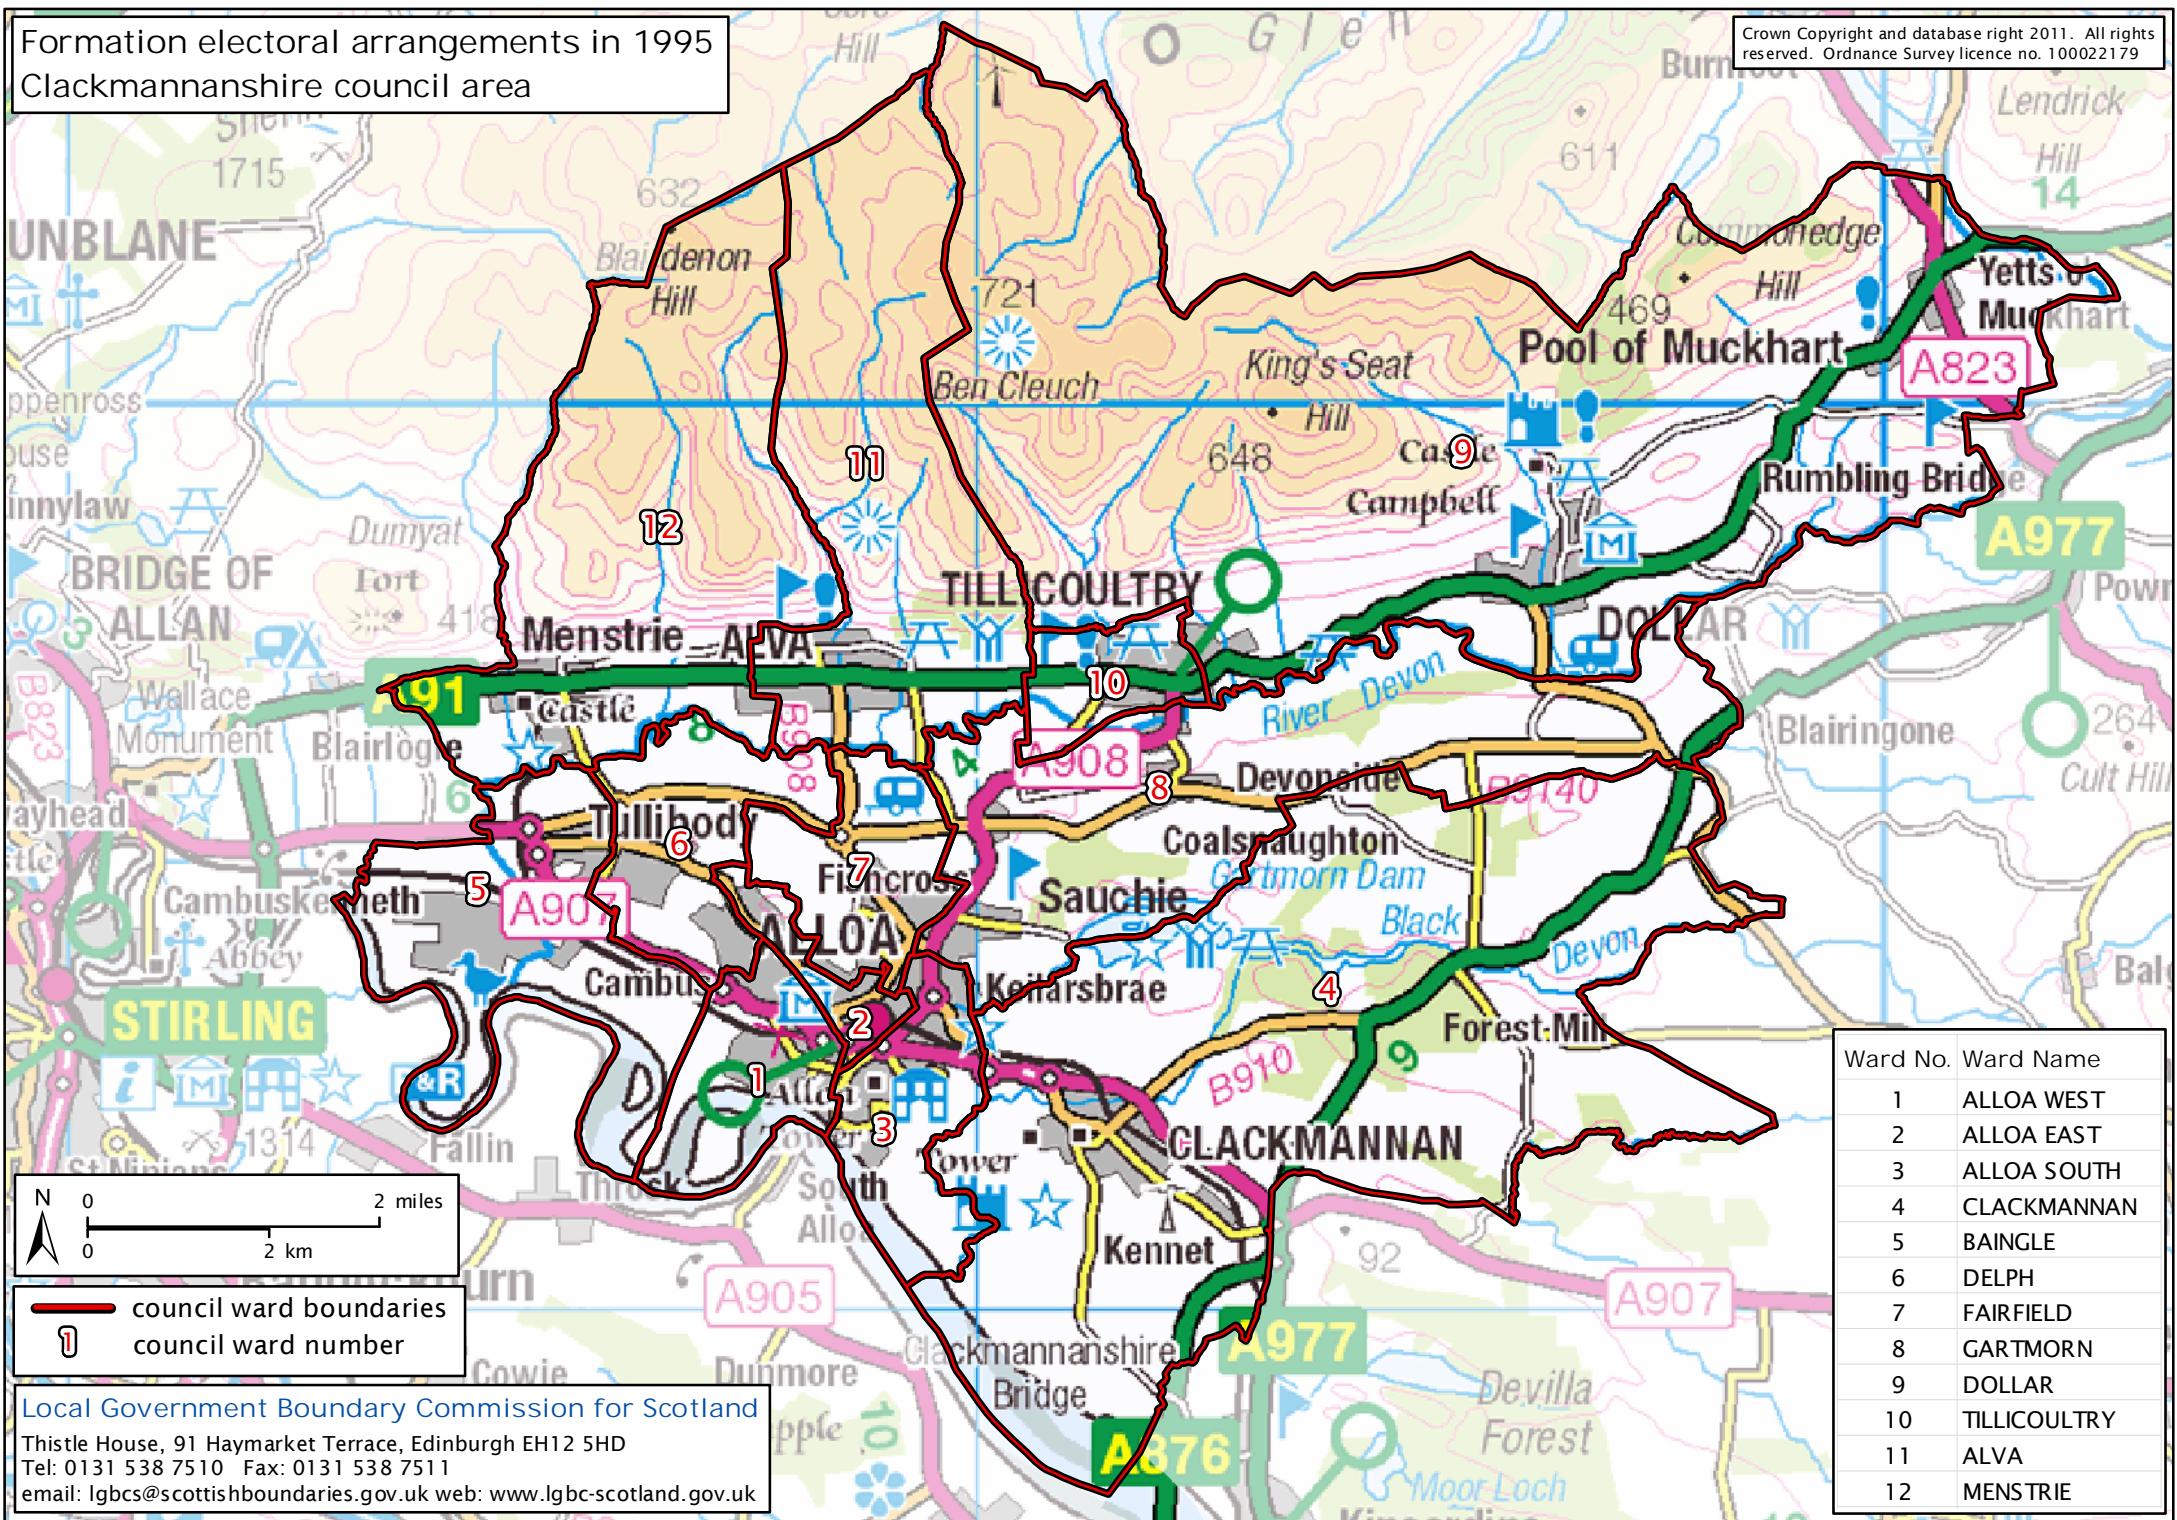

Formation electoral arrangements in 1995
Clackmannanshire council area

Crown Copyright and database right 2011. All rights reserved. Ordnance Survey licence no. 10002179

Ward No.	Ward Name
1	ALLOA WEST
2	ALLOA EAST
3	ALLOA SOUTH
4	CLACKMANNAN
5	BAINGLE
6	DELPH
7	FAIRFIELD
8	GARTMORN
9	DOLLAR
10	TILlicOUNTRY
11	ALVA
12	MENSTRIE

— council ward boundaries
 1 council ward number

Local Government Boundary Commission for Scotland
 Thistle House, 91 Haymarket Terrace, Edinburgh EH12 5HD
 Tel: 0131 538 7510 Fax: 0131 538 7511
 email: lgbc@scottishboundaries.gov.uk web: www.lgbc-scotland.gov.uk