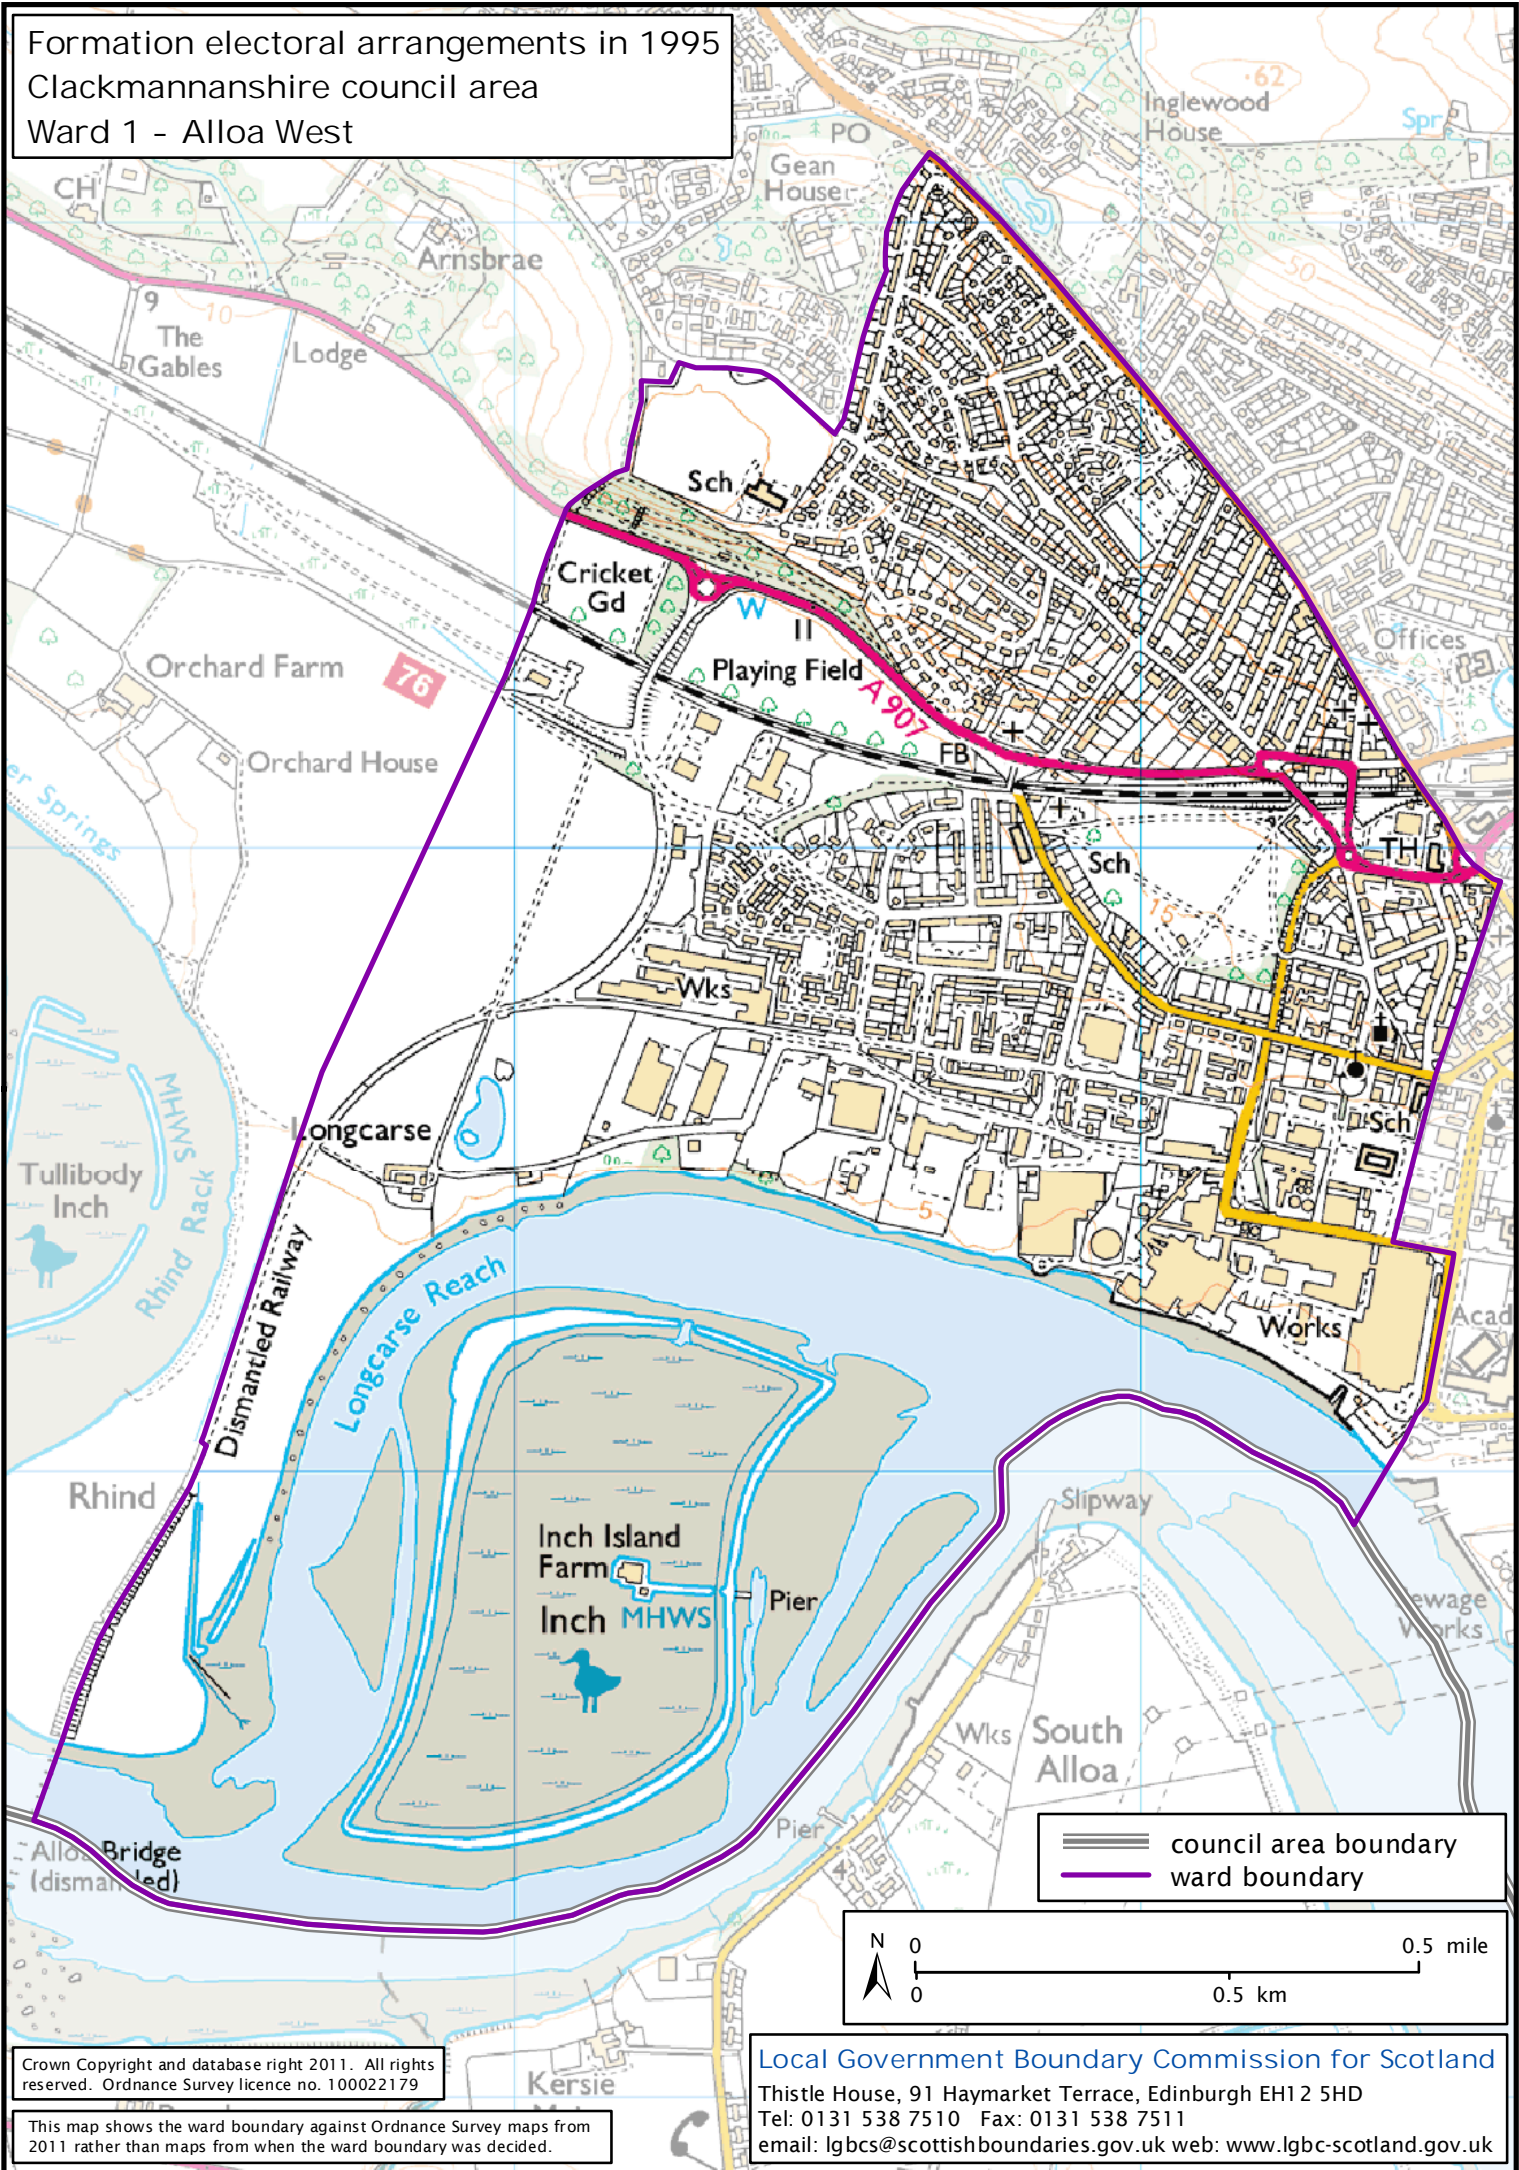

Formation electoral arrangements in 1995  
 Clackmannanshire council area  
 Ward 1 - Alloa West

Crown Copyright and database right 2011. All rights reserved. Ordnance Survey licence no. 100022179

This map shows the ward boundary against Ordnance Survey maps from 2011 rather than maps from when the ward boundary was decided.