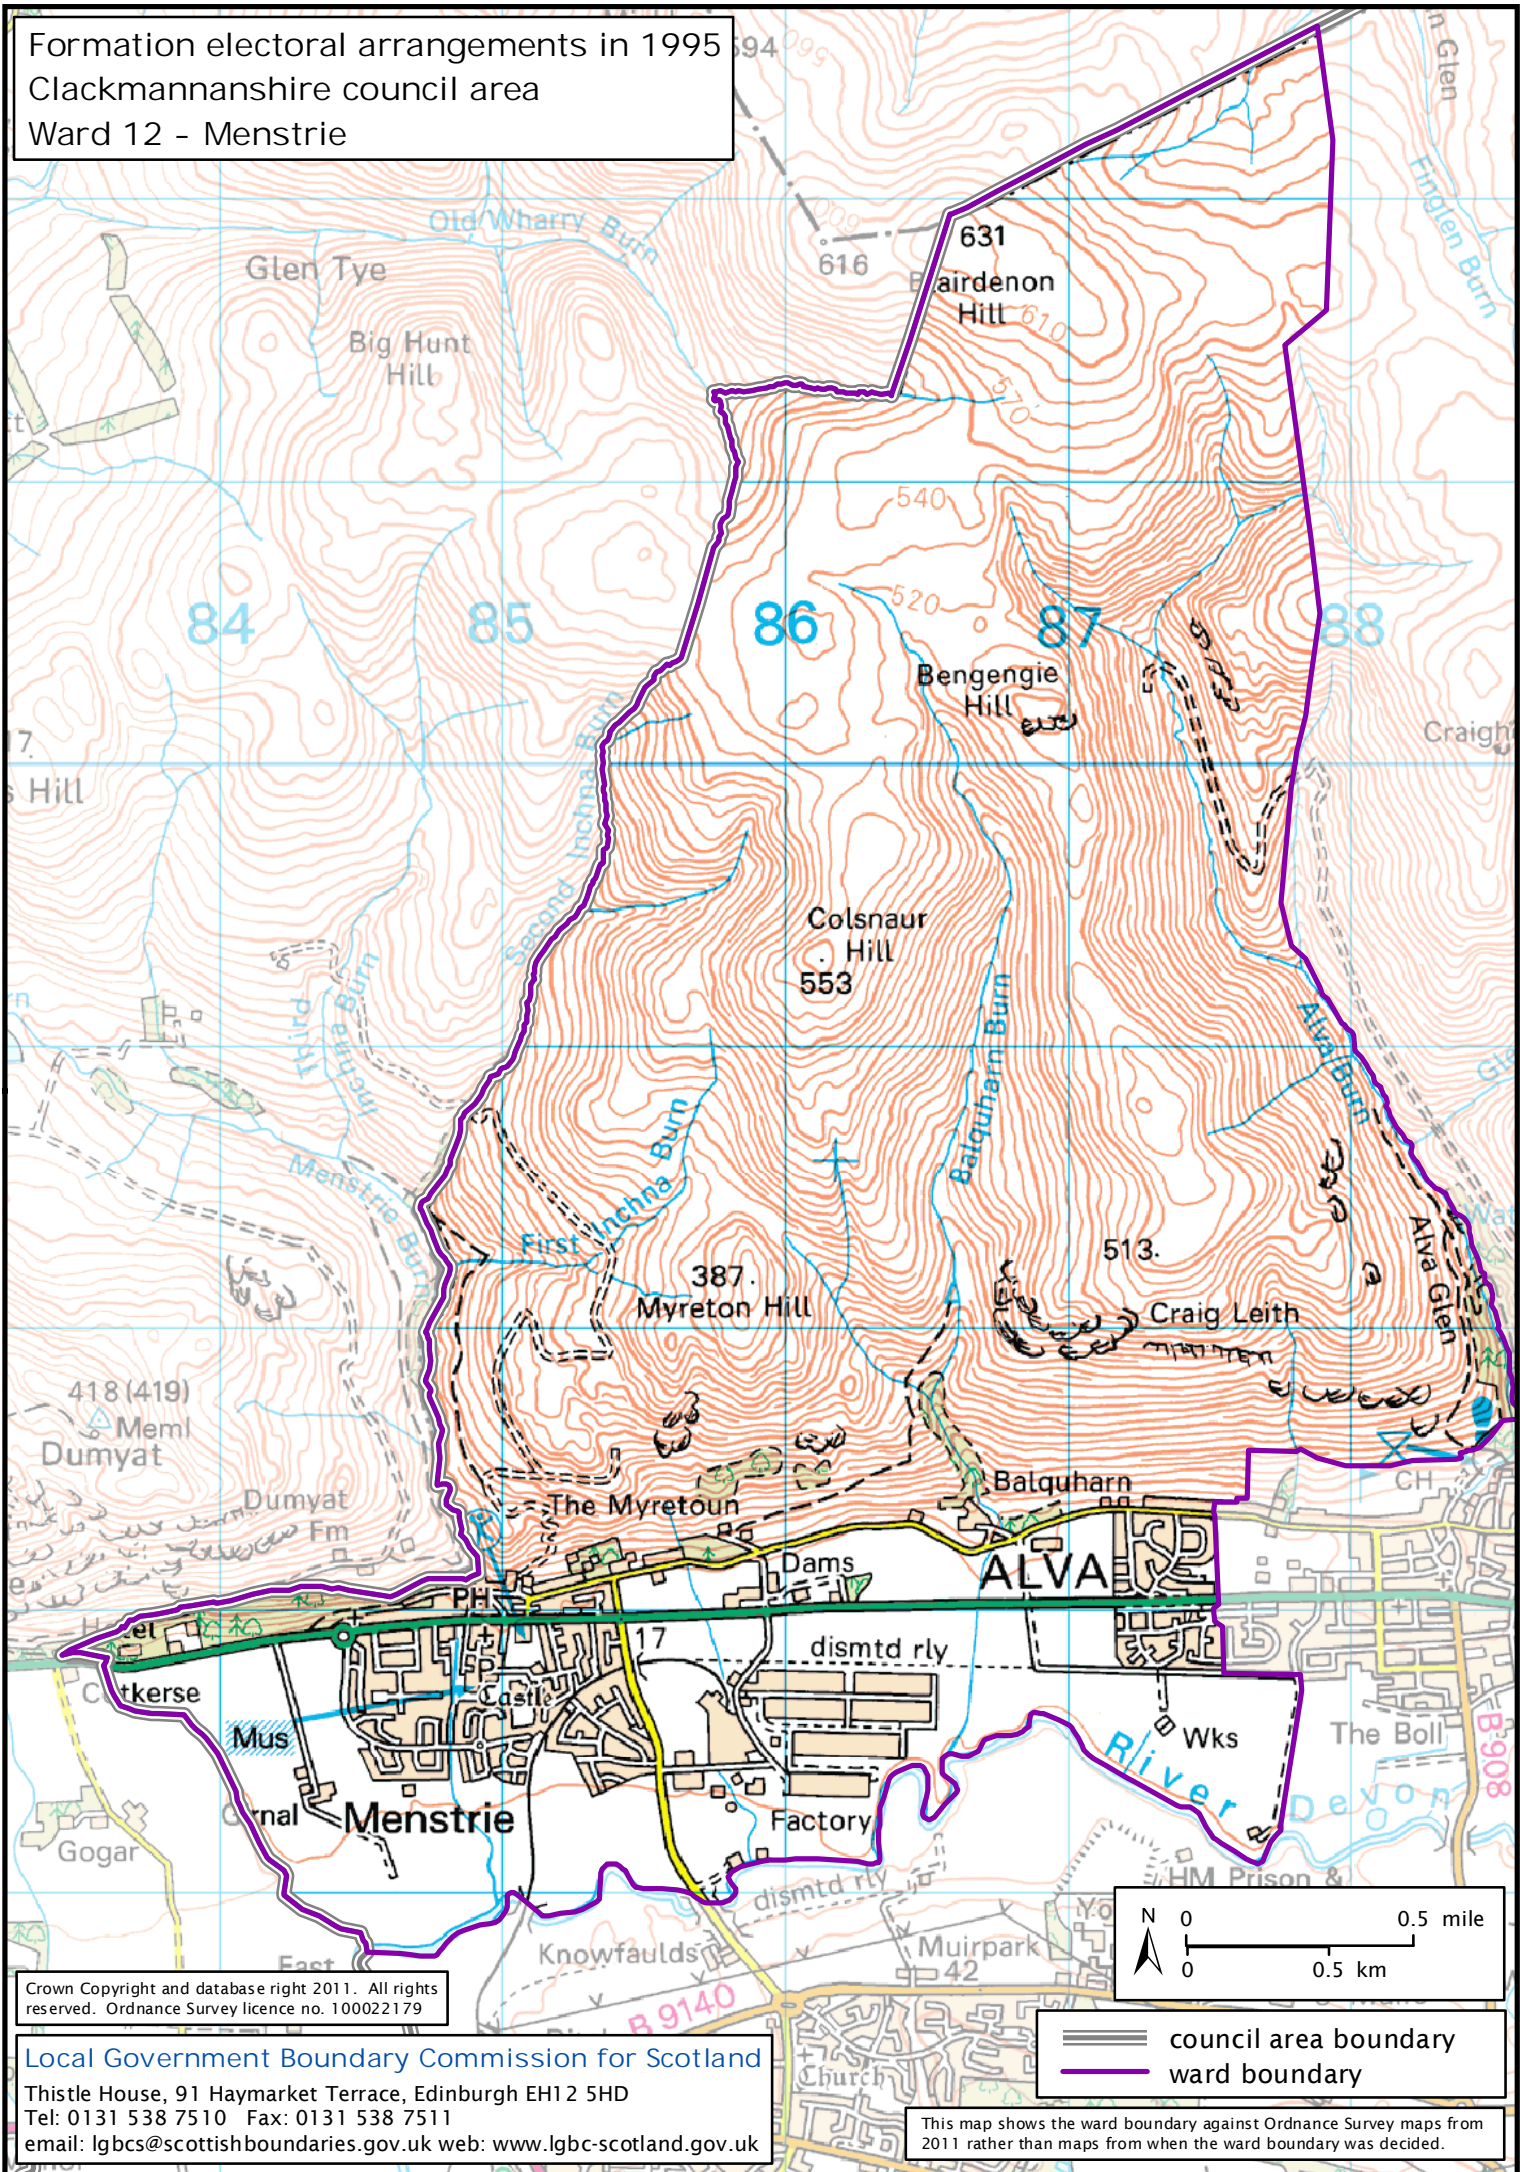

Formation electoral arrangements in 1995  
 Clackmannanshire council area  
 Ward 12 - Menstrie

Crown Copyright and database right 2011. All rights reserved. Ordnance Survey licence no. 100022179

Local Government Boundary Commission for Scotland  
 Thistle House, 91 Haymarket Terrace, Edinburgh EH1 2 5HD  
 Tel: 0131 538 7510 Fax: 0131 538 7511  
 email: lgbc@scottishboundaries.gov.uk web: www.lgbc-scotland.gov.uk

— council area boundary  
 — ward boundary

This map shows the ward boundary against Ordnance Survey maps from 2011 rather than maps from when the ward boundary was decided.