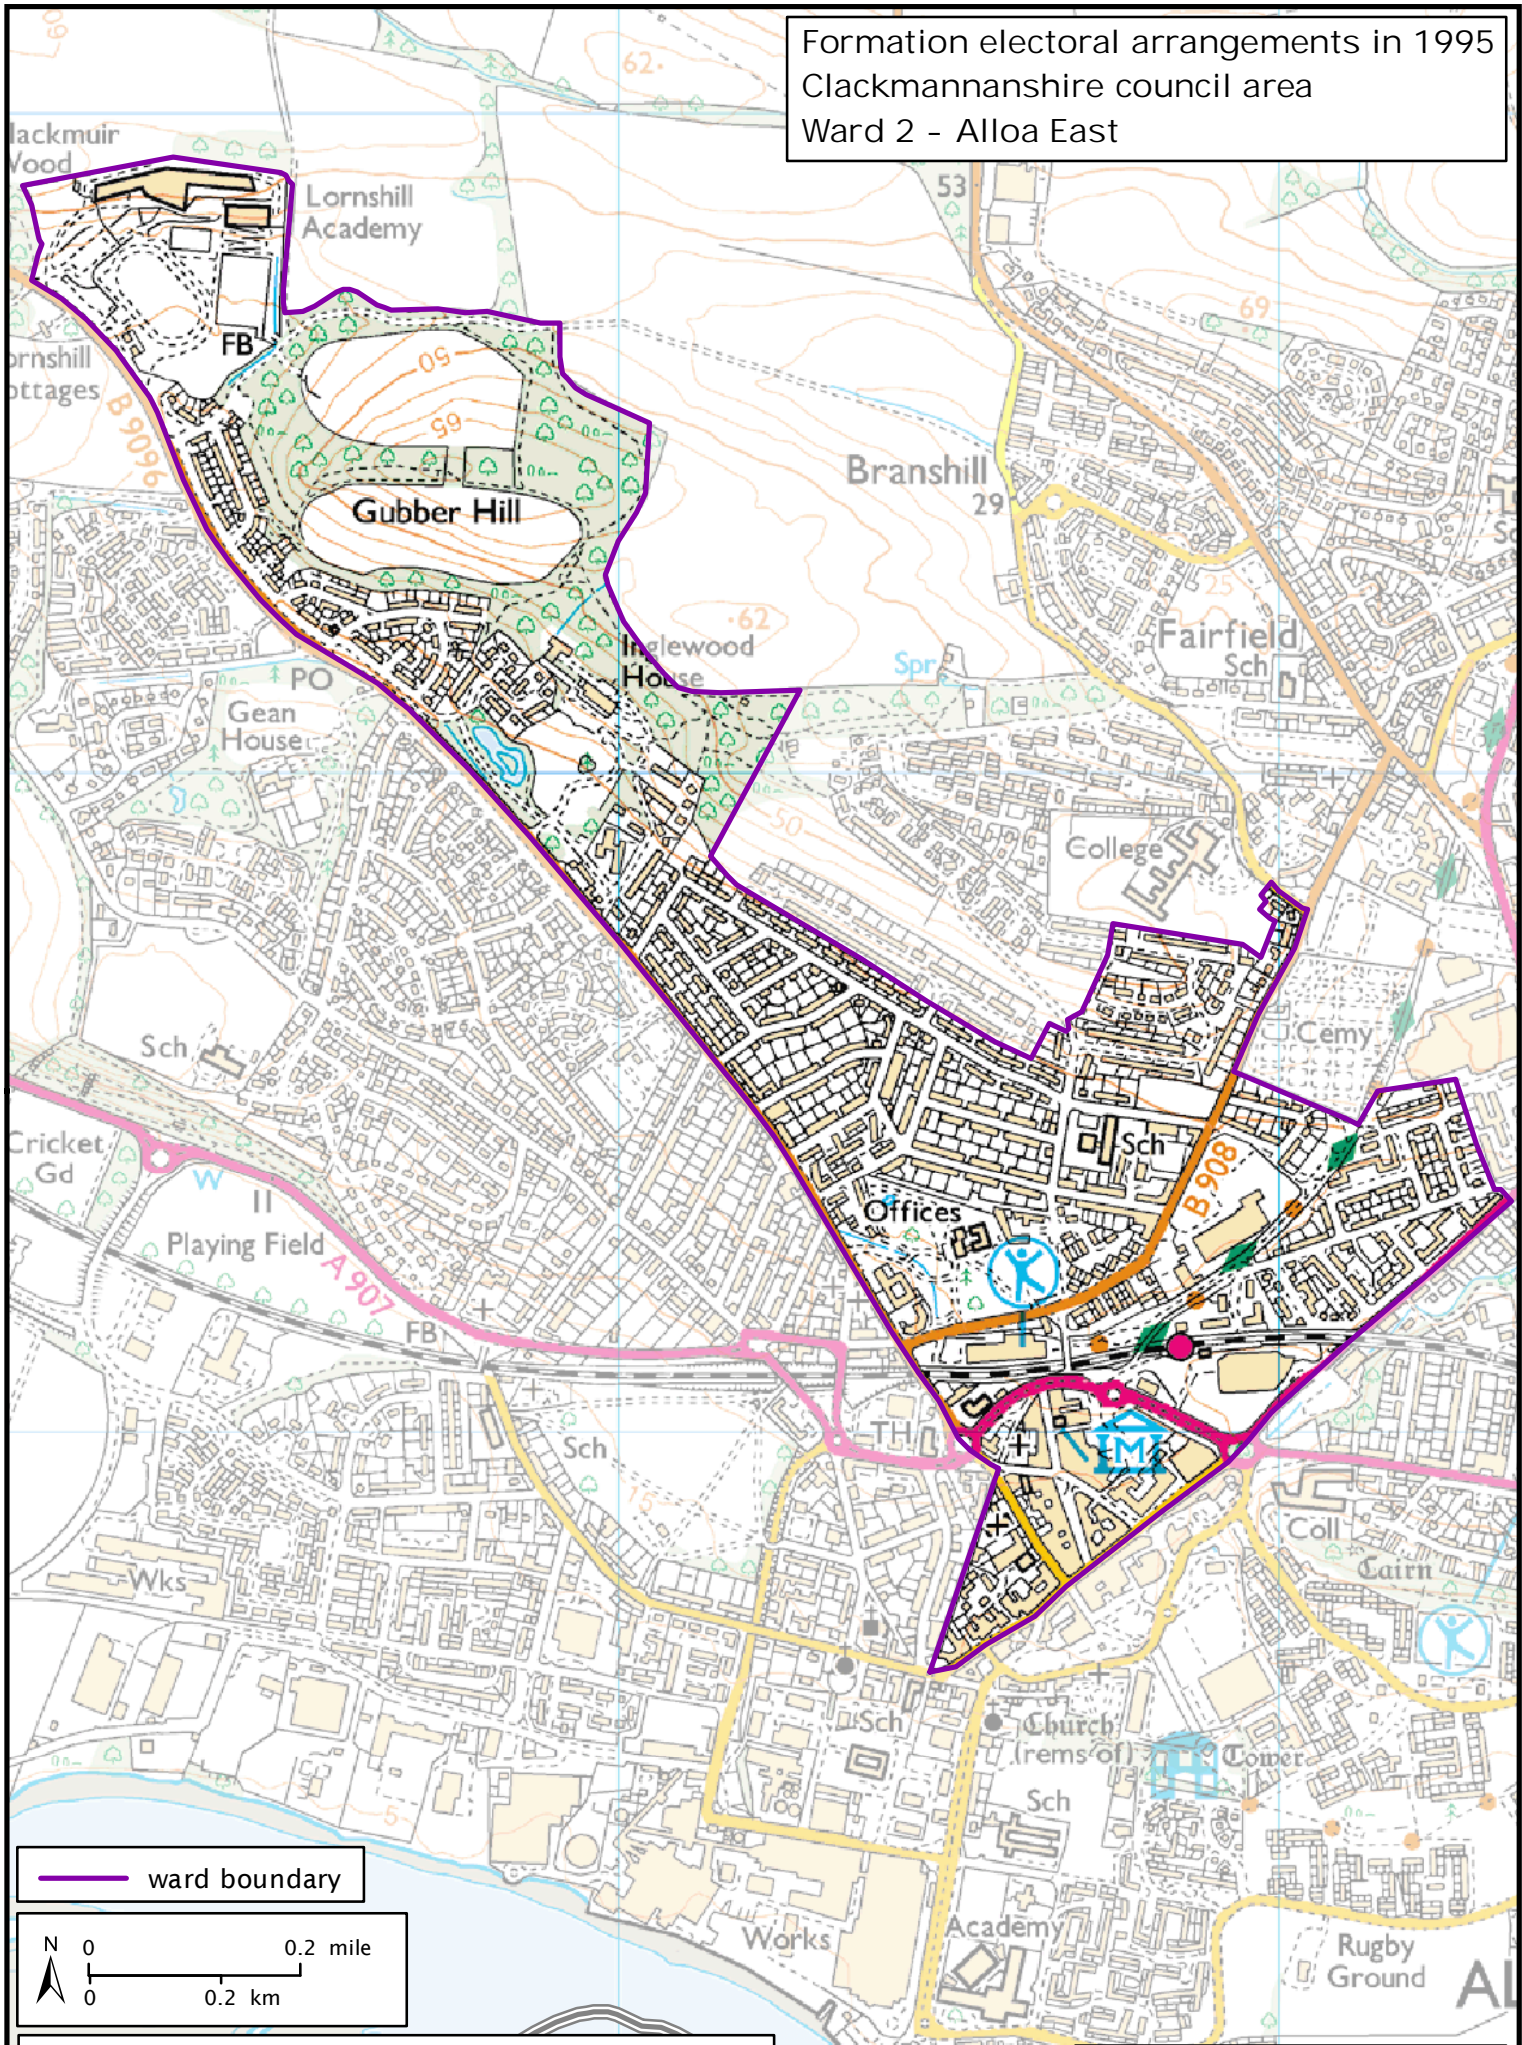

Formation electoral arrangements in 1995  
 Clackmannanshire council area  
 Ward 2 - Alloa East

ward boundary

Local Government Boundary Commission for Scotland  
 Thistle House, 91 Haymarket Terrace, Edinburgh EH12 5HD  
 Tel: 0131 538 7510 Fax: 0131 538 7511  
 email: lgbc@scottishboundaries.gov.uk web: www.lgbc-scotland.gov.uk

Crown Copyright and database right 2011. All rights reserved. Ordnance Survey licence no. 100022179

This map shows the ward boundary against Ordnance Survey maps from 2011 rather than maps from when the ward boundary was decided.