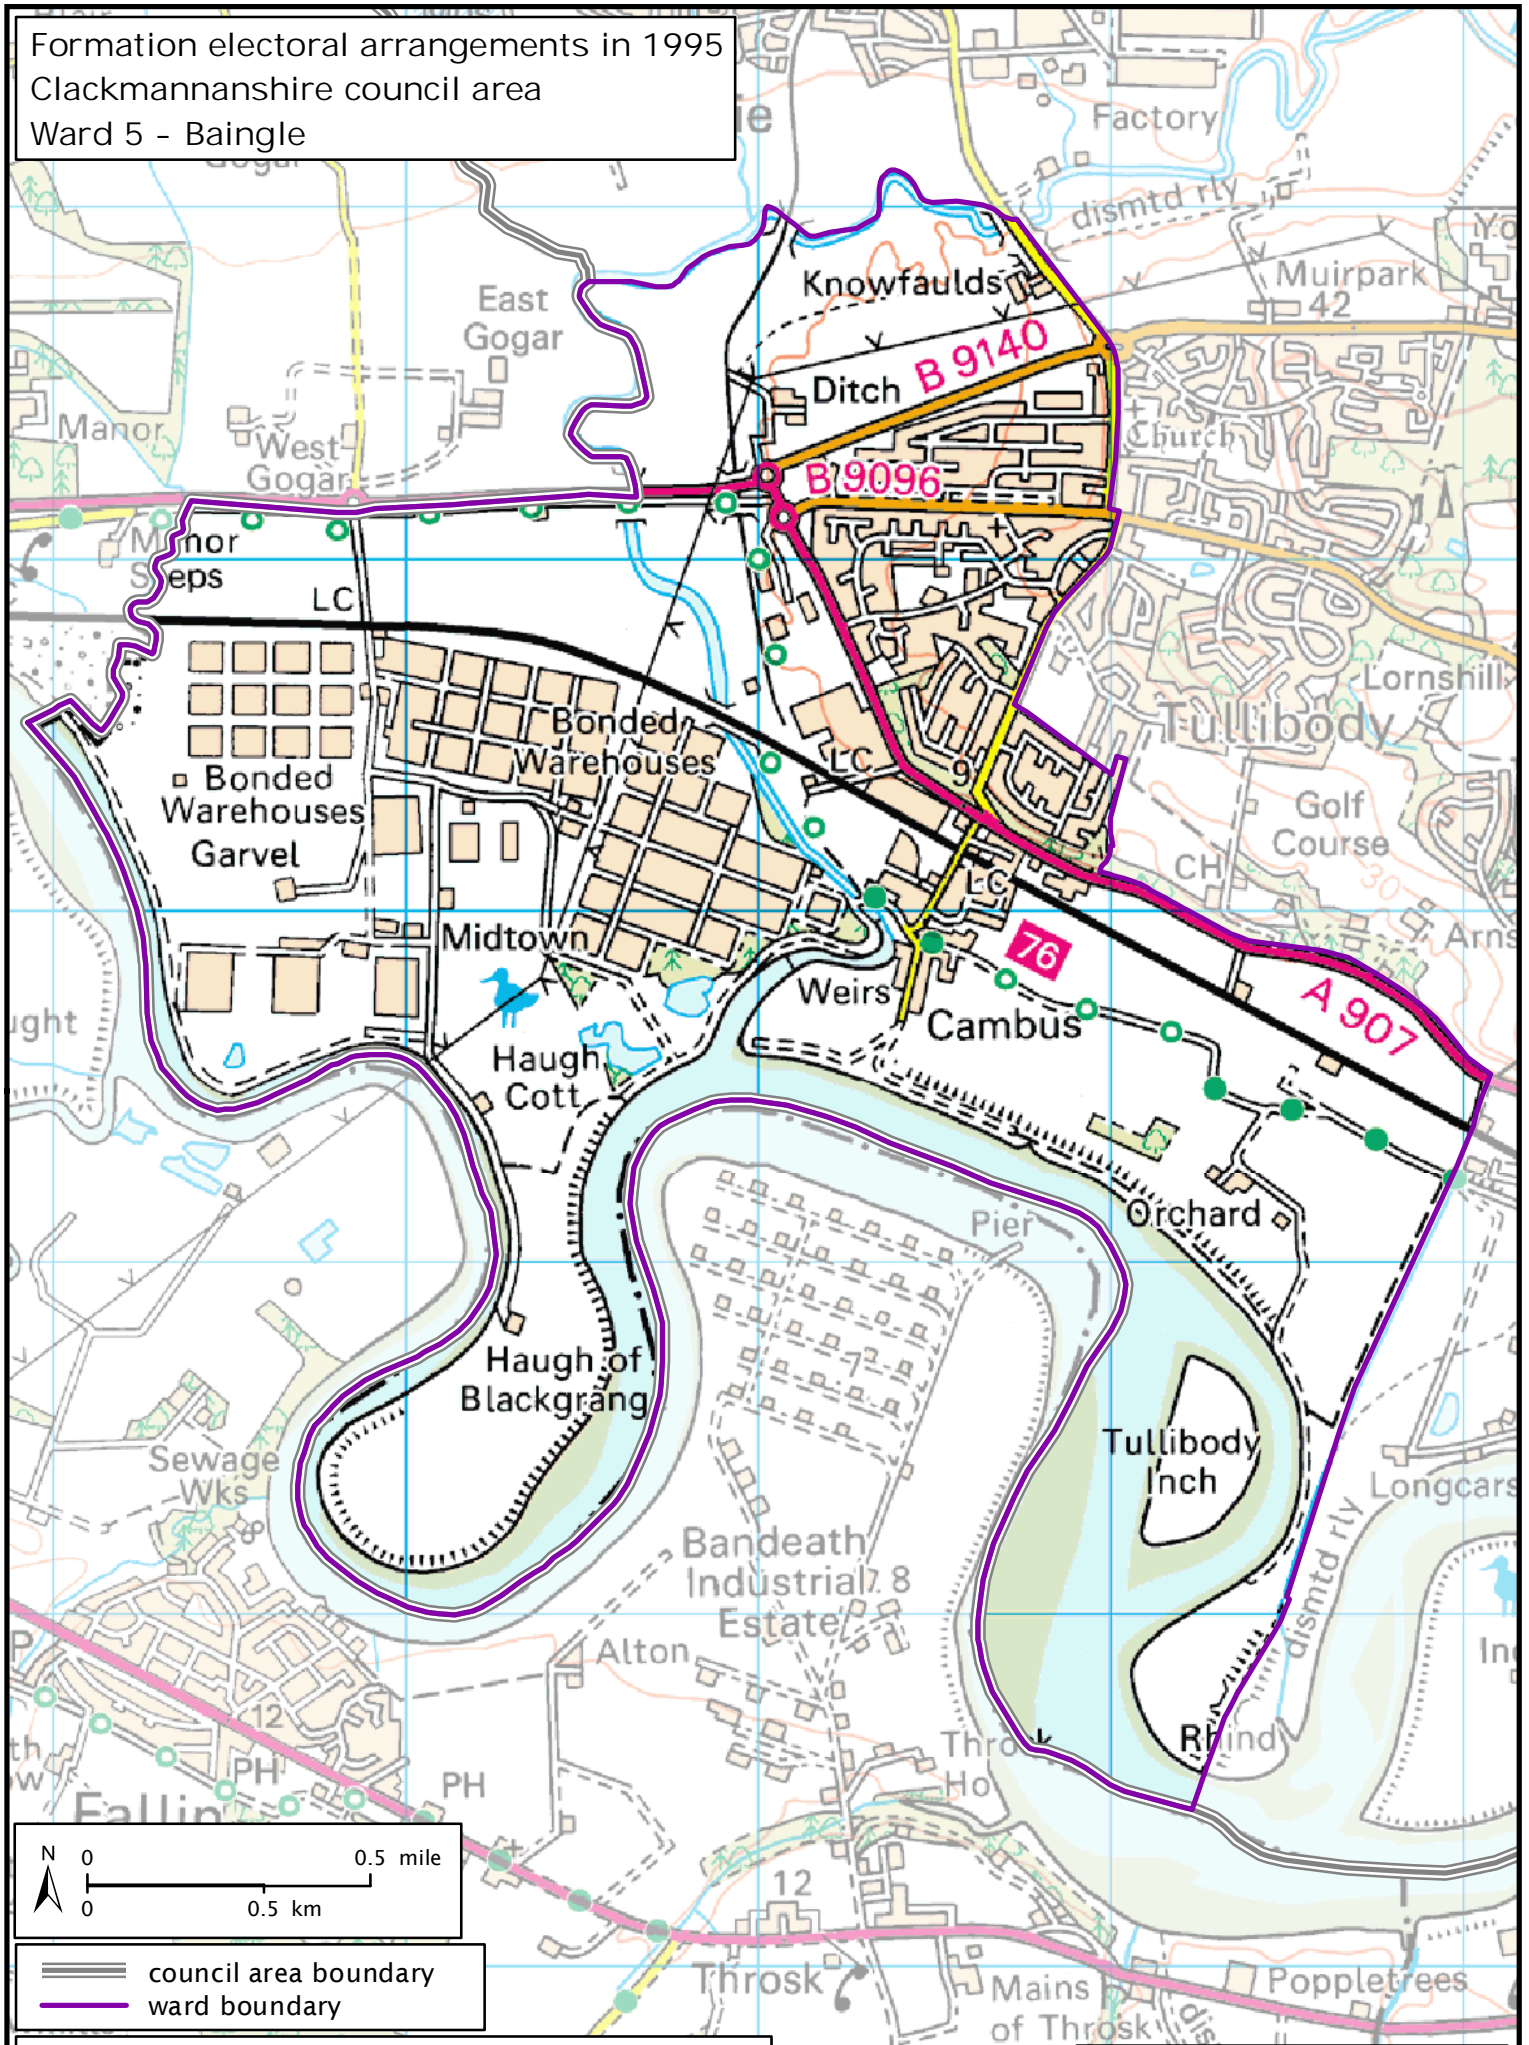

Formation electoral arrangements in 1995  
 Clackmannanshire council area  
 Ward 5 - Baingle

 council area boundary  
 ward boundary

Local Government Boundary Commission for Scotland  
 Thistle House, 91 Haymarket Terrace, Edinburgh EH1 2 5HD  
 Tel: 0131 538 7510 Fax: 0131 538 7511  
 email: lgbc@scottishboundaries.gov.uk web: www.lgbc-scotland.gov.uk

Crown Copyright and database right 2011. All rights reserved. Ordnance Survey licence no. 100022179

This map shows the ward boundary against Ordnance Survey maps from 2011 rather than maps from when the ward boundary was decided.