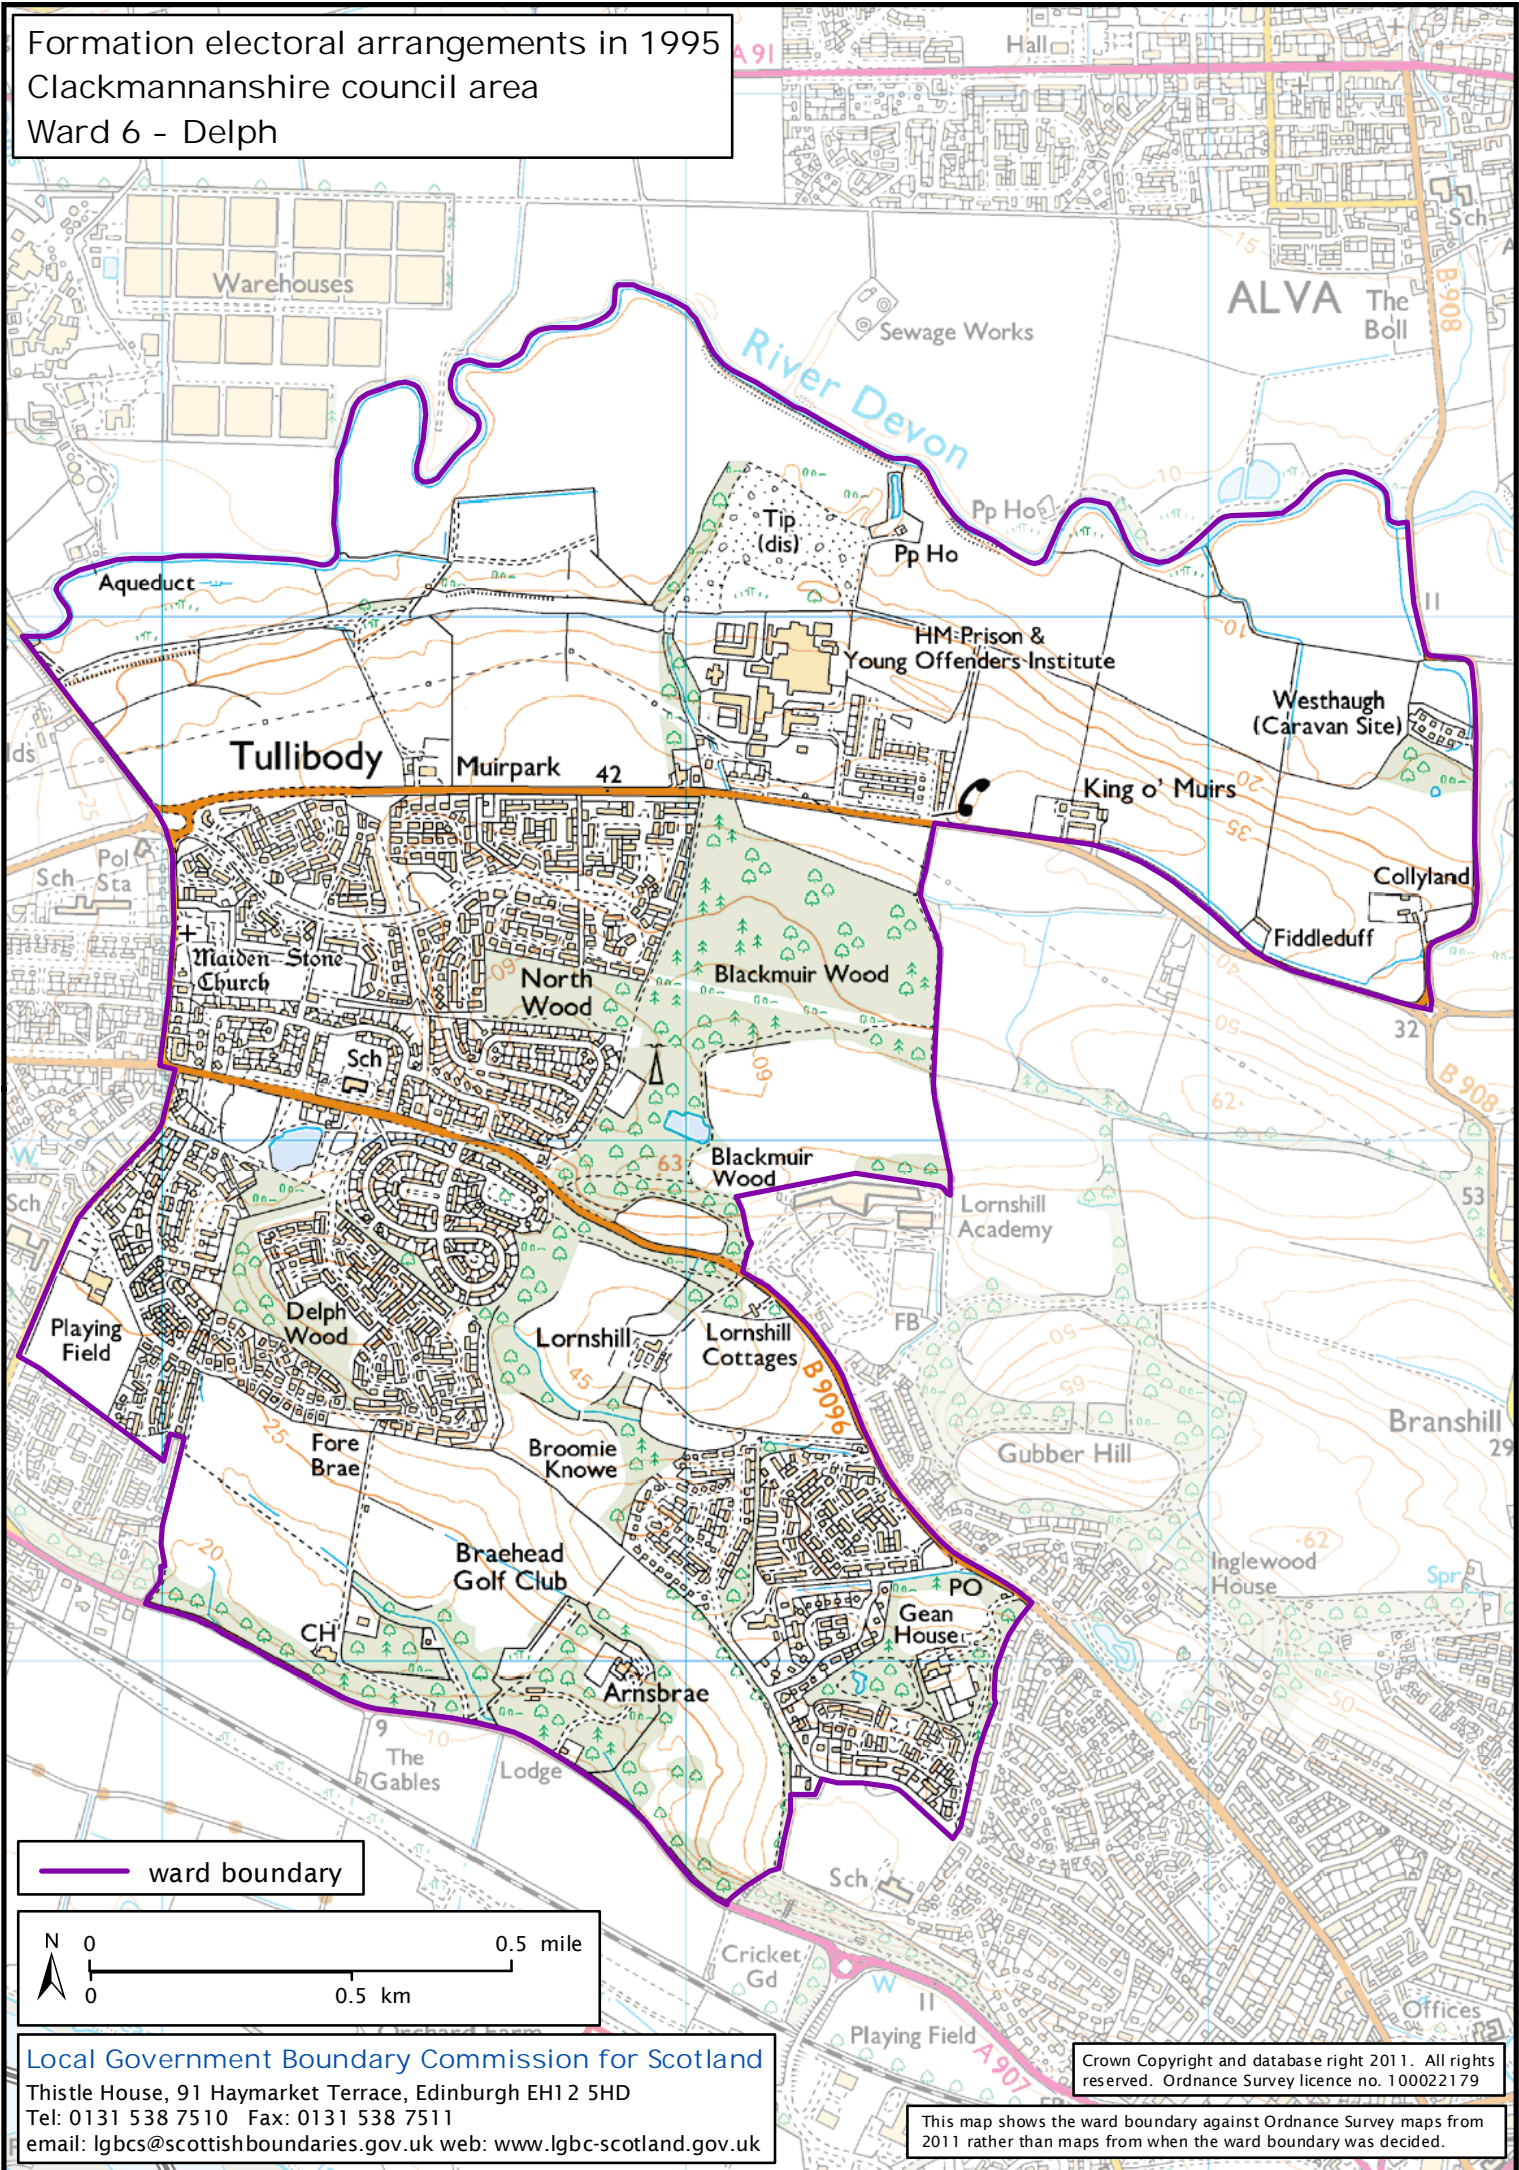

Formation electoral arrangements in 1995
 Clackmannanshire council area
 Ward 6 - Delph

Local Government Boundary Commission for Scotland
 Thistle House, 91 Haymarket Terrace, Edinburgh EH1 2 5HD
 Tel: 0131 538 7510 Fax: 0131 538 7511
 email: lgbc@scottishboundaries.gov.uk web: www.lgbc-scotland.gov.uk

Crown Copyright and database right 2011. All rights reserved. Ordnance Survey licence no. 10002179

This map shows the ward boundary against Ordnance Survey maps from 2011 rather than maps from when the ward boundary was decided.