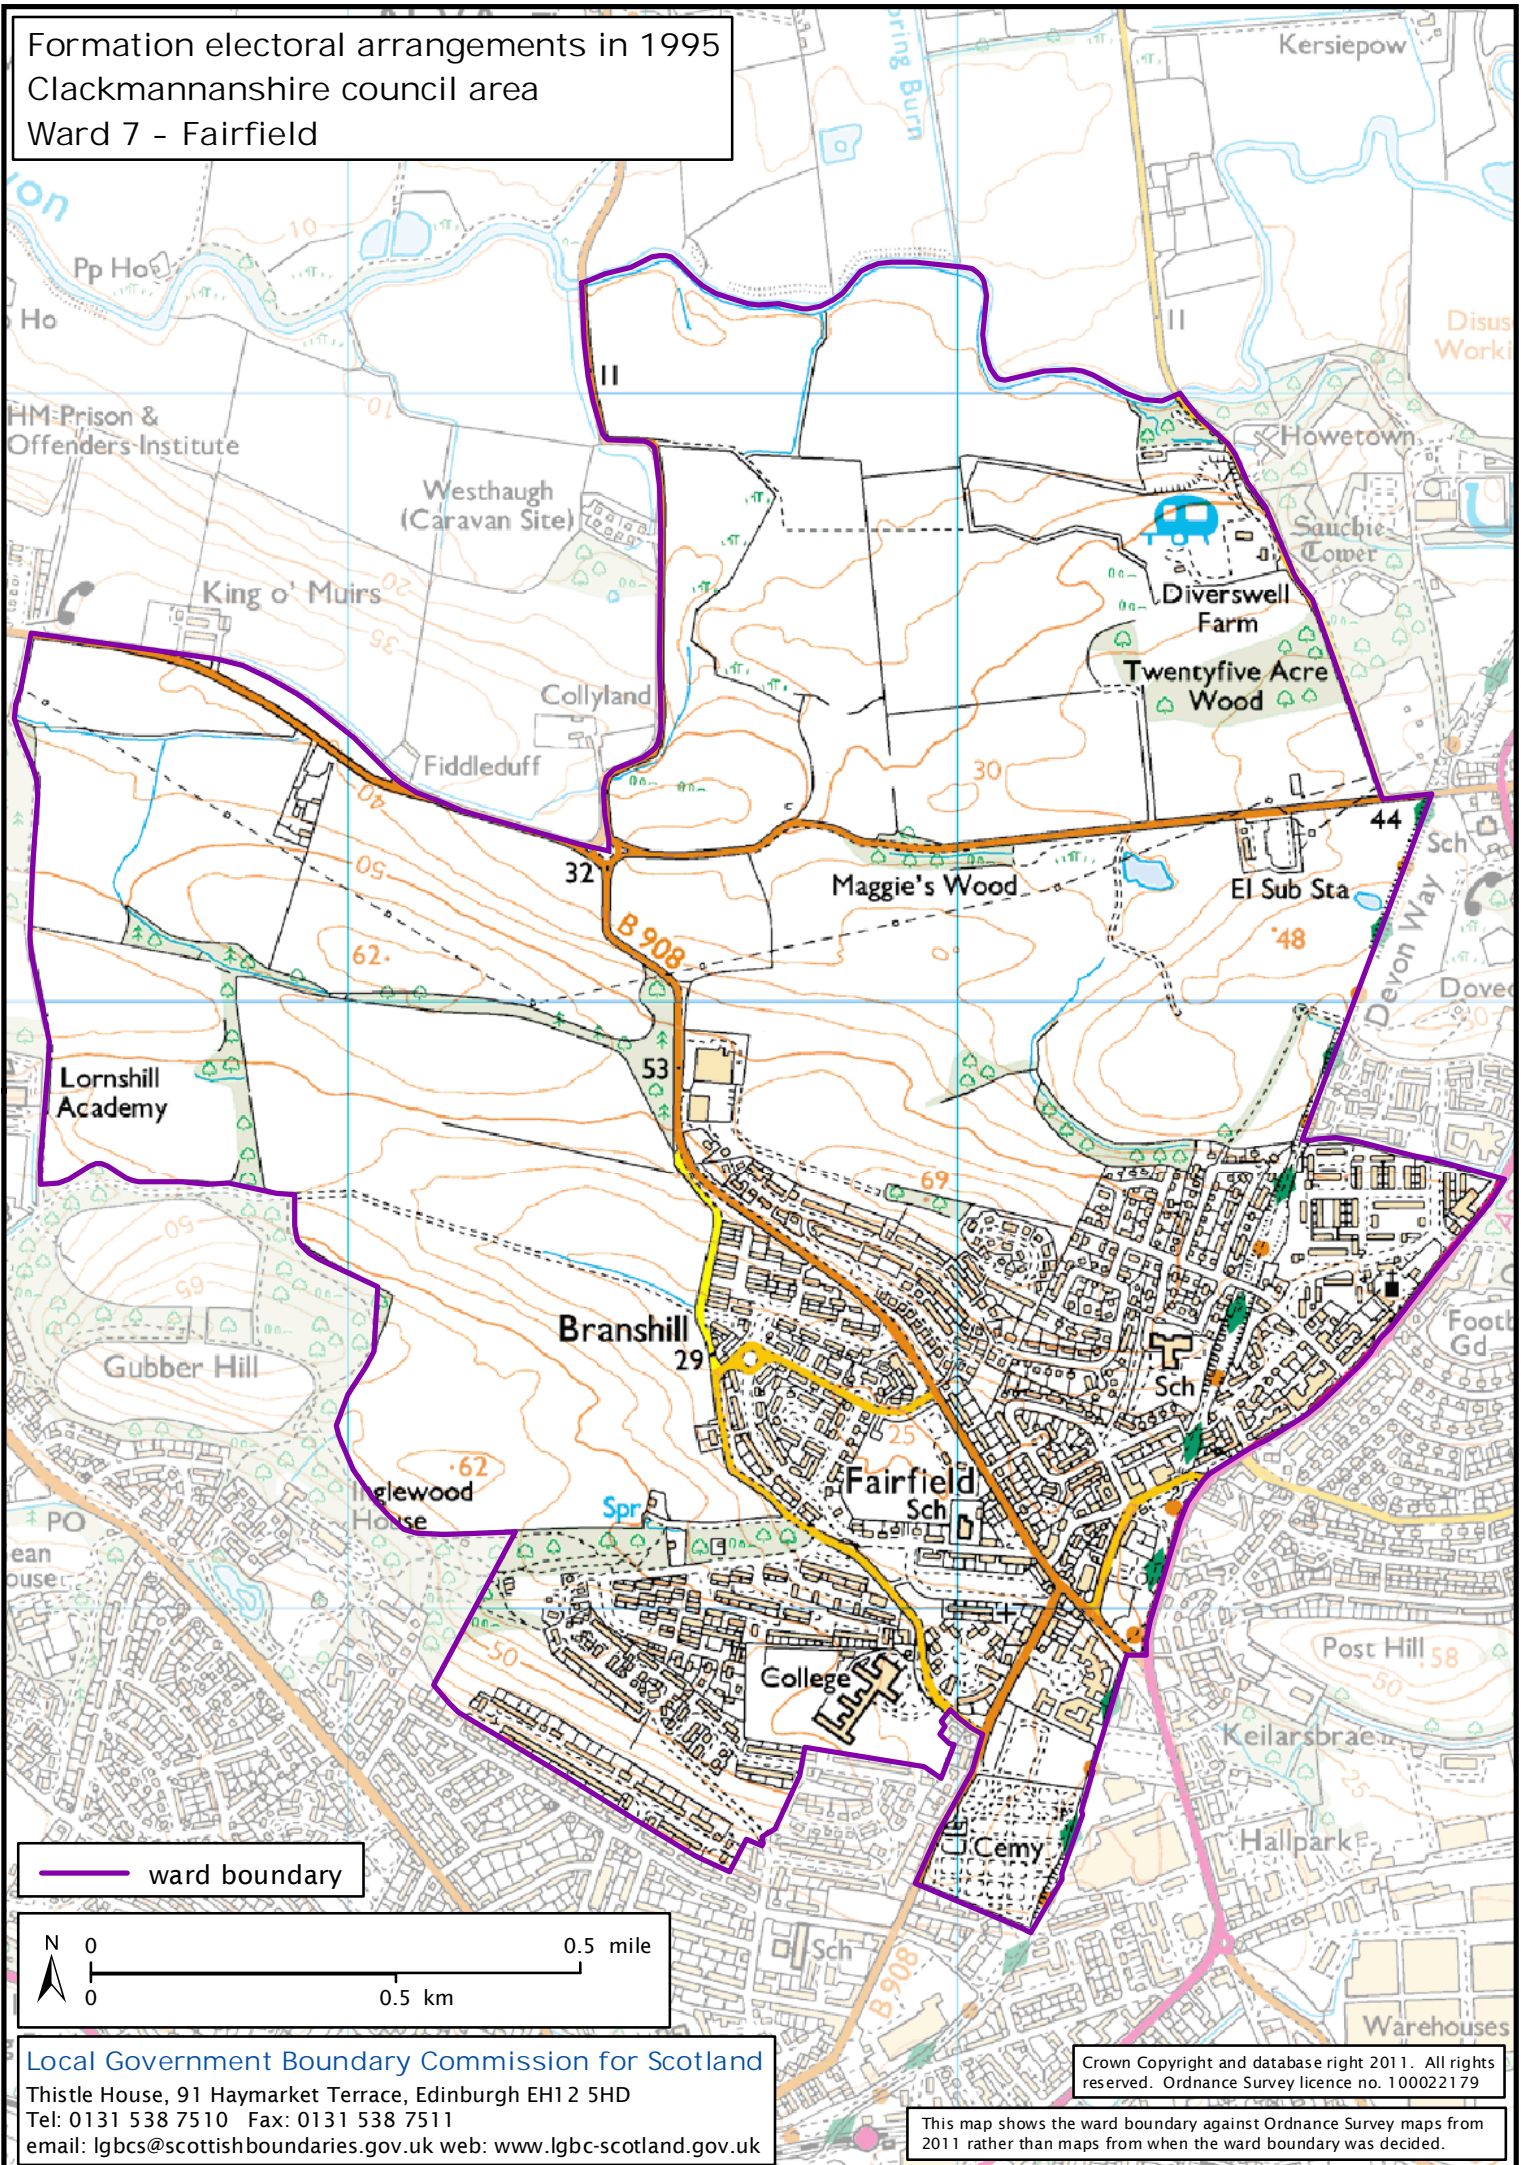

Formation electoral arrangements in 1995  
 Clackmannanshire council area  
 Ward 7 - Fairfield

ward boundary

Local Government Boundary Commission for Scotland  
 Thistle House, 91 Haymarket Terrace, Edinburgh EH1 2 5HD  
 Tel: 0131 538 7510 Fax: 0131 538 7511  
 email: lgbc@scottishboundaries.gov.uk web: www.lgbc-scotland.gov.uk

Crown Copyright and database right 2011. All rights reserved. Ordnance Survey licence no. 100022179

This map shows the ward boundary against Ordnance Survey maps from 2011 rather than maps from when the ward boundary was decided.