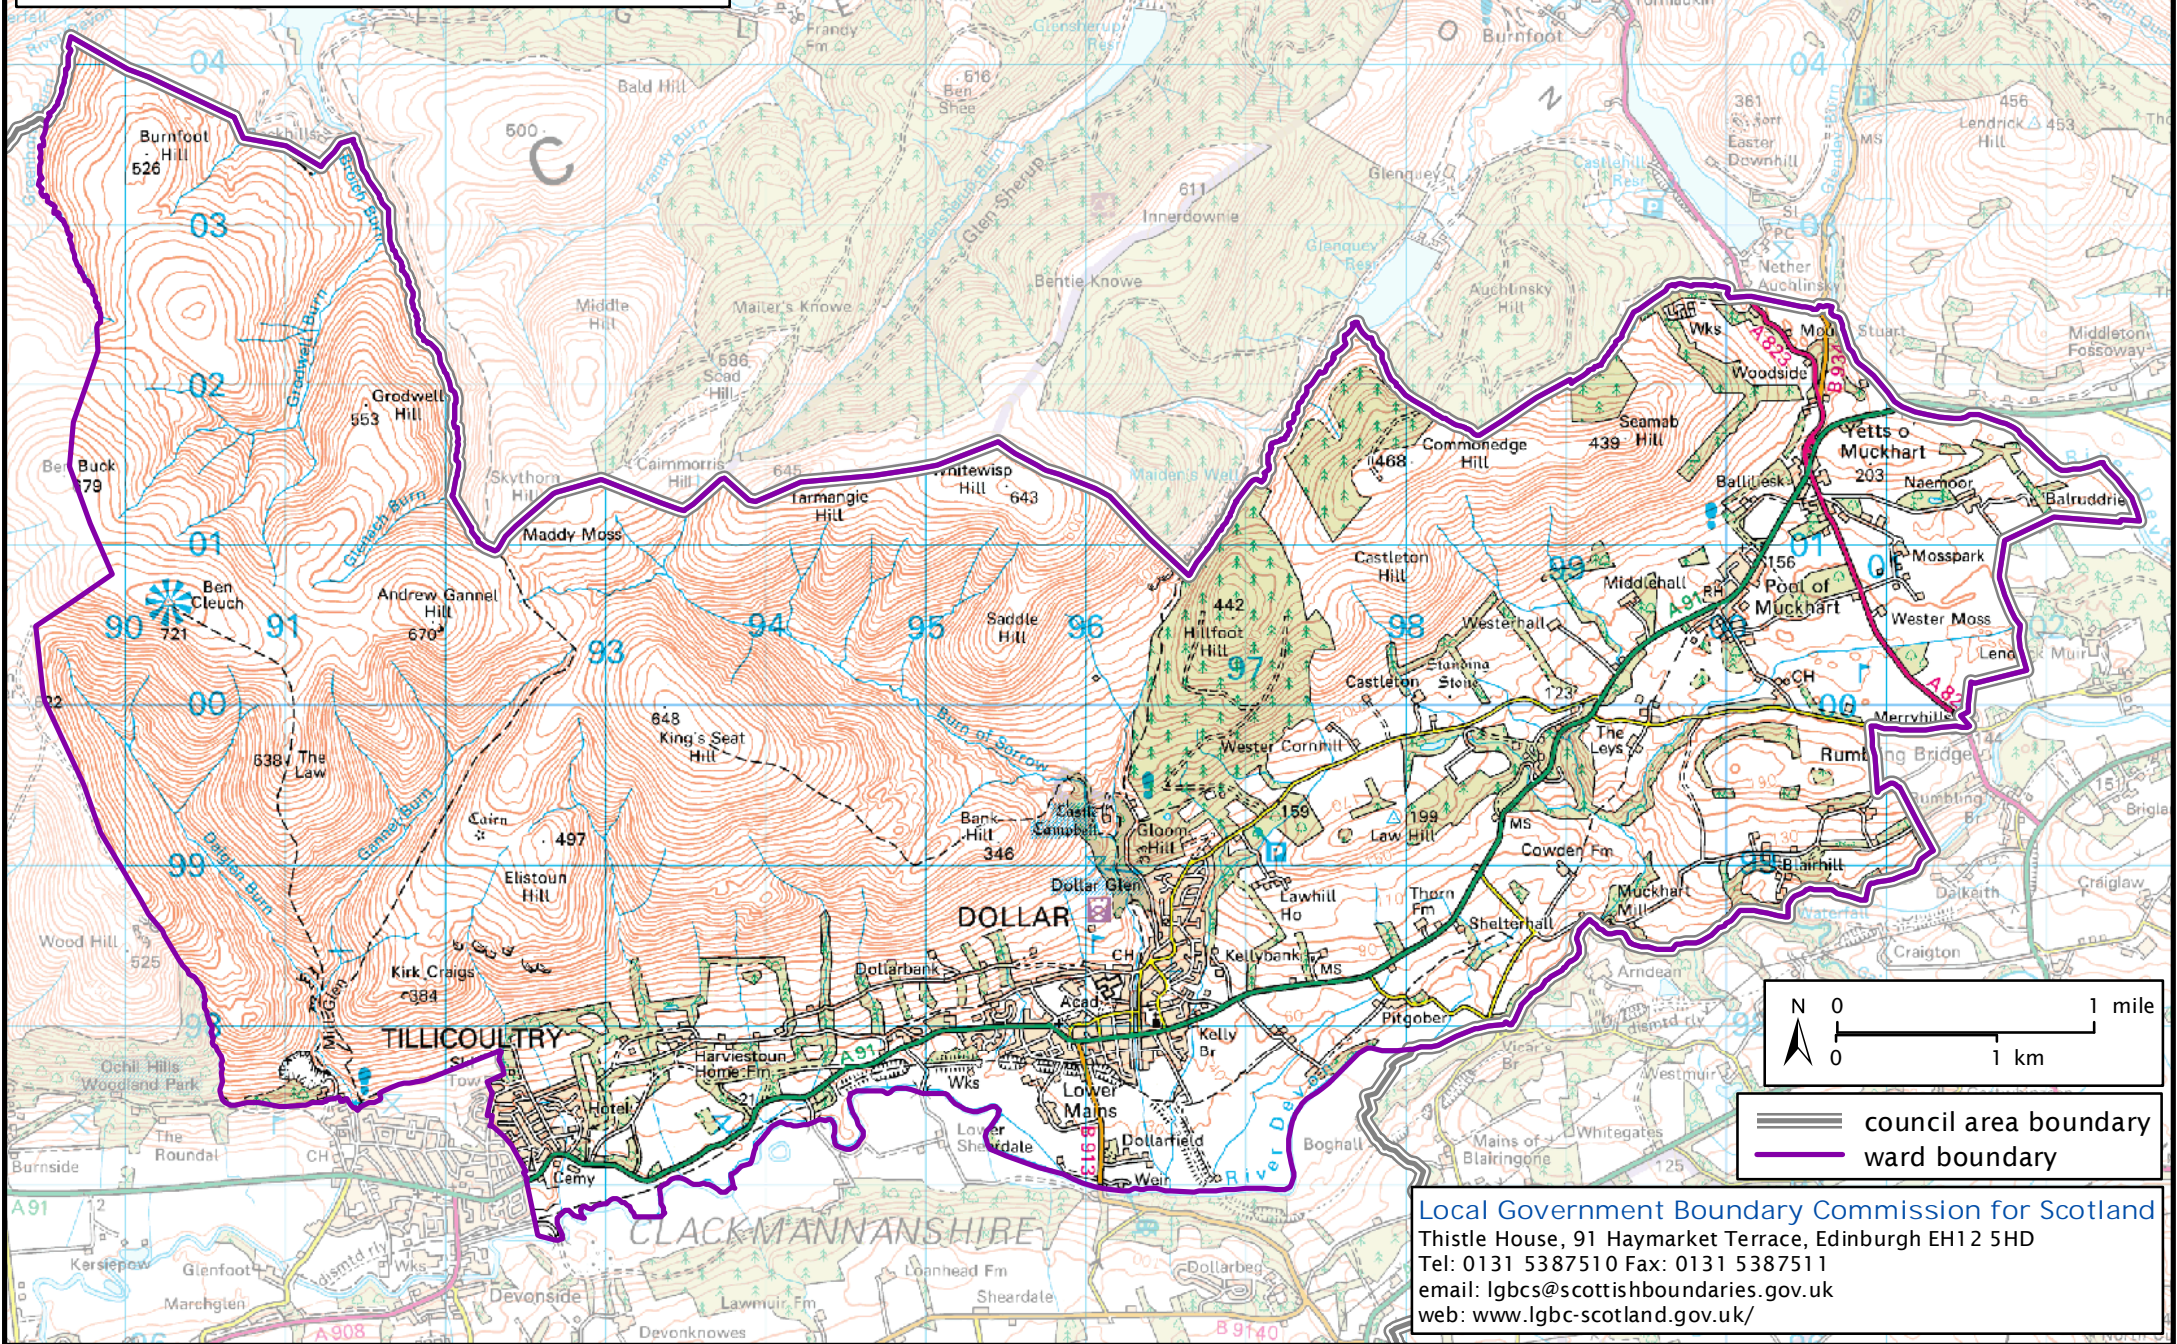

Formation electoral arrangements in 1995

Clackmannanshire council area

Ward 9 - Dollar

This map shows the ward boundary against Ordnance Survey maps from 2011 rather than maps from when the ward boundary was decided.

Crown Copyright and database right 2011. All rights reserved. Ordnance Survey licence no. 100022179

— council area boundary
— ward boundary

Local Government Boundary Commission for Scotland
Thistle House, 91 Haymarket Terrace, Edinburgh EH12 5HD
Tel: 0131 5387510 Fax: 0131 5387511
email: lgbc@scottishboundaries.gov.uk
web: www.lgbc-scotland.gov.uk/