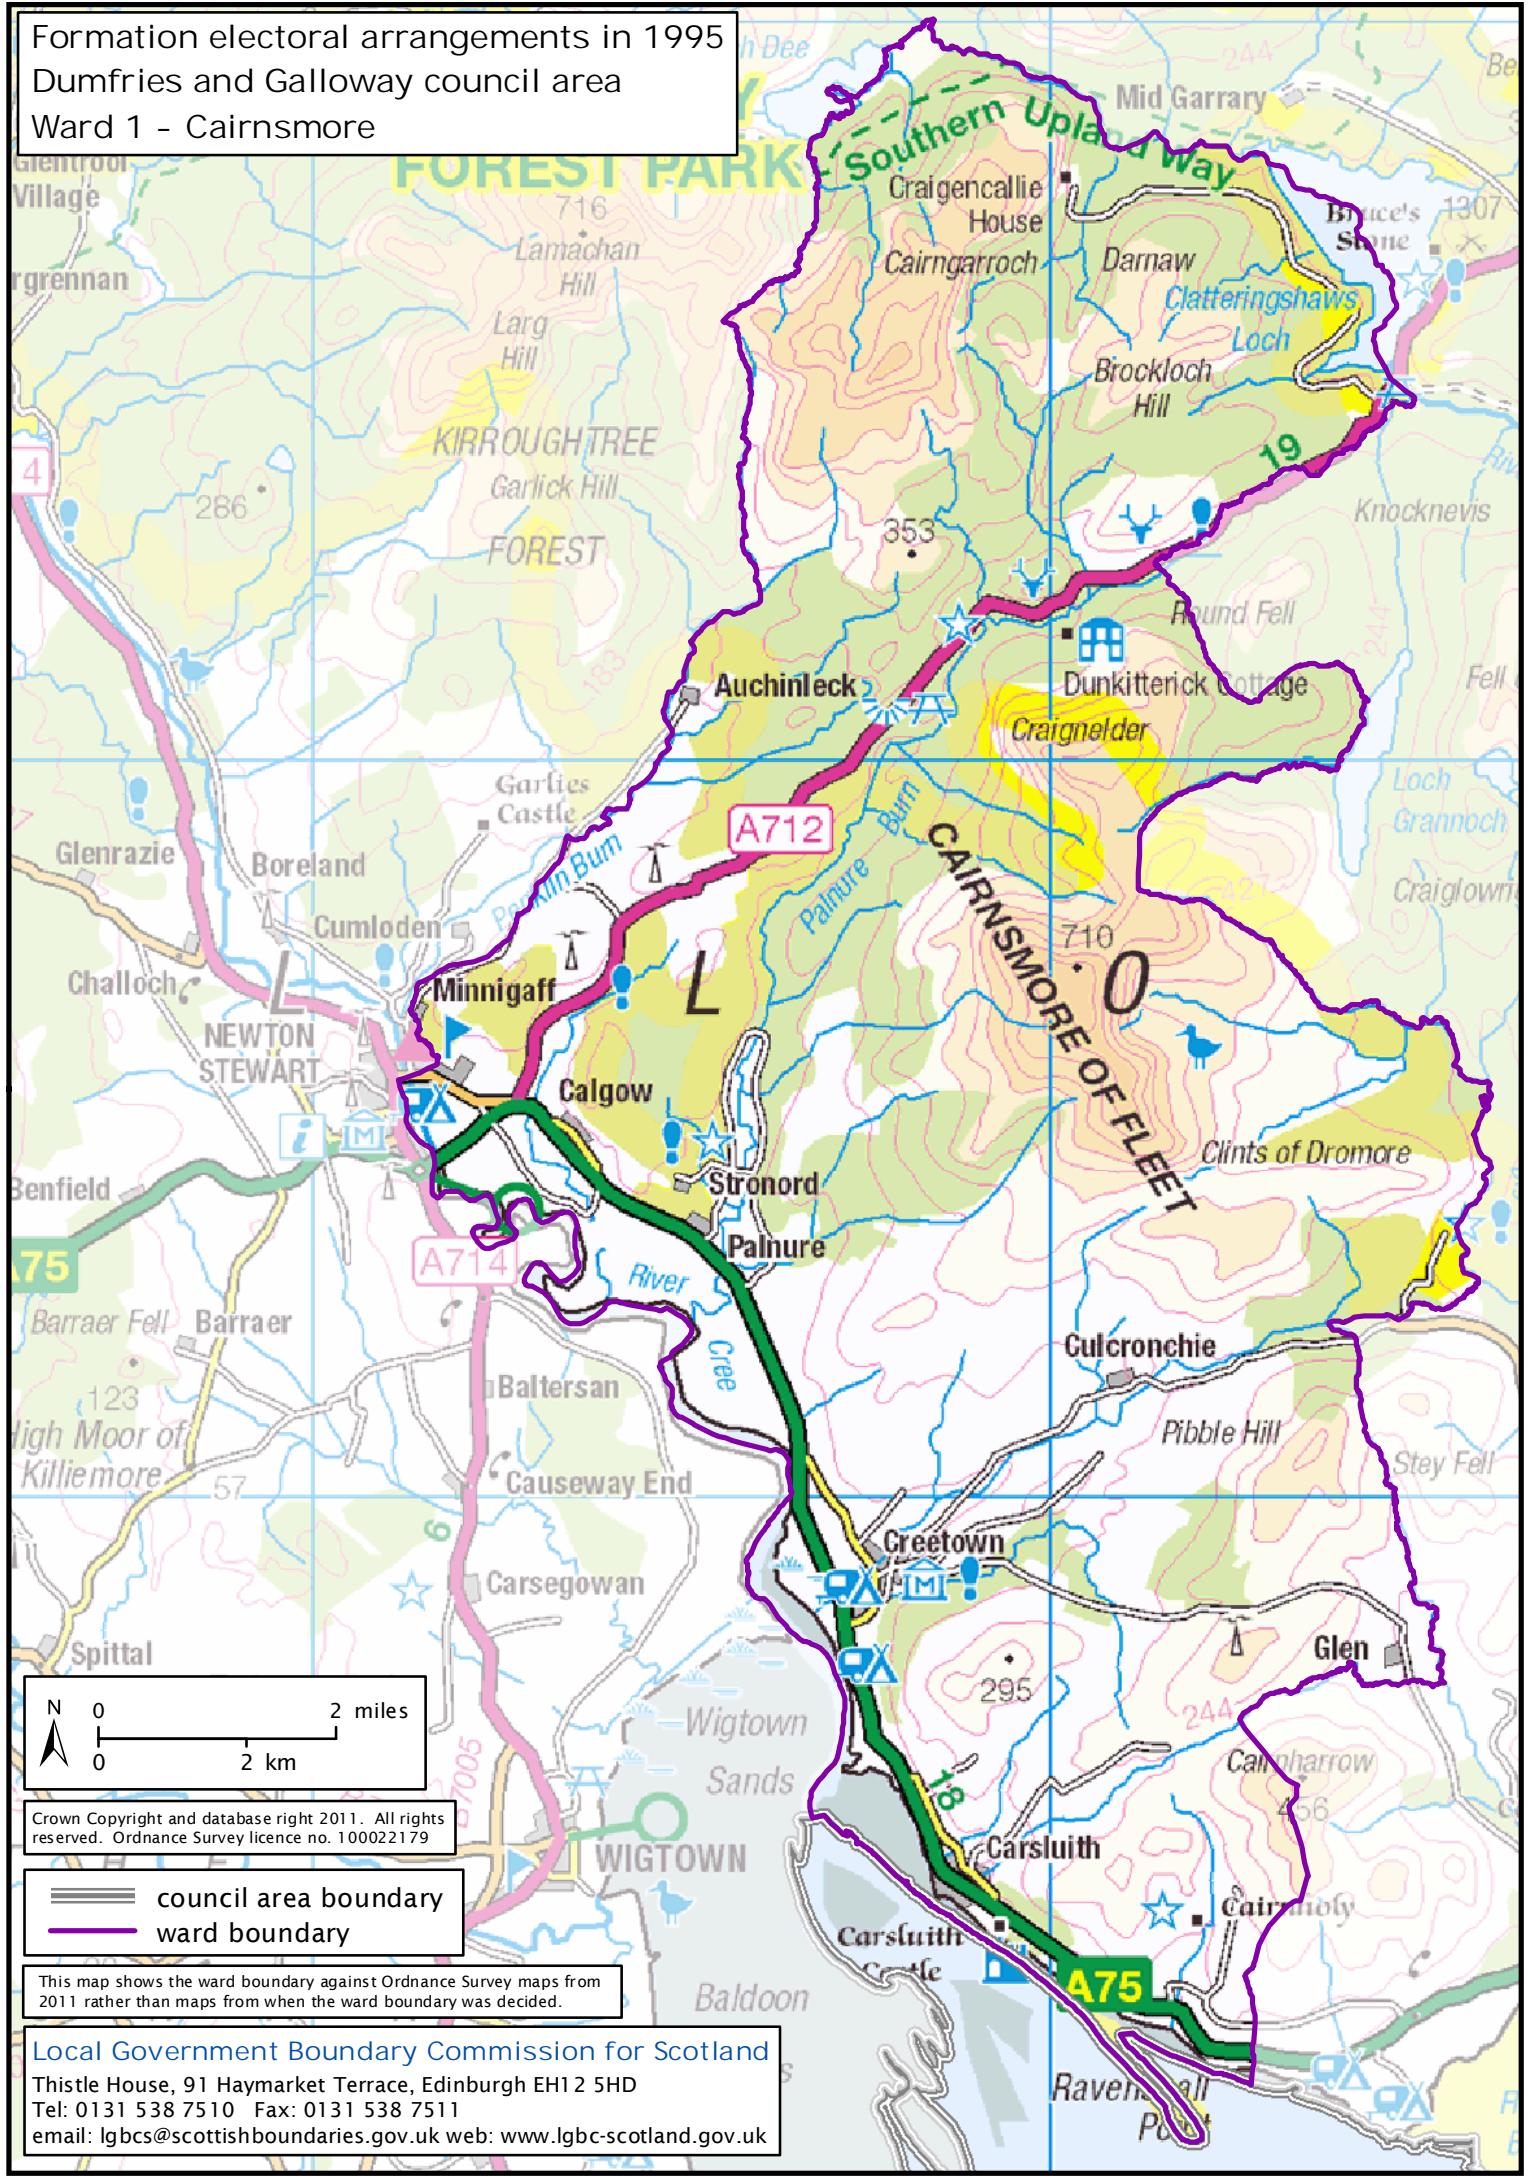

Formation electoral arrangements in 1995
 Dumfries and Galloway council area
 Ward 1 - Cairnsmore

Crown Copyright and database right 2011. All rights reserved. Ordnance Survey licence no. 100022179

council area boundary
 ward boundary

This map shows the ward boundary against Ordnance Survey maps from 2011 rather than maps from when the ward boundary was decided.

Local Government Boundary Commission for Scotland
 Thistle House, 91 Haymarket Terrace, Edinburgh EH12 5HD
 Tel: 0131 538 7510 Fax: 0131 538 7511
 email: lgbc@scottishboundaries.gov.uk web: www.lgbc-scotland.gov.uk