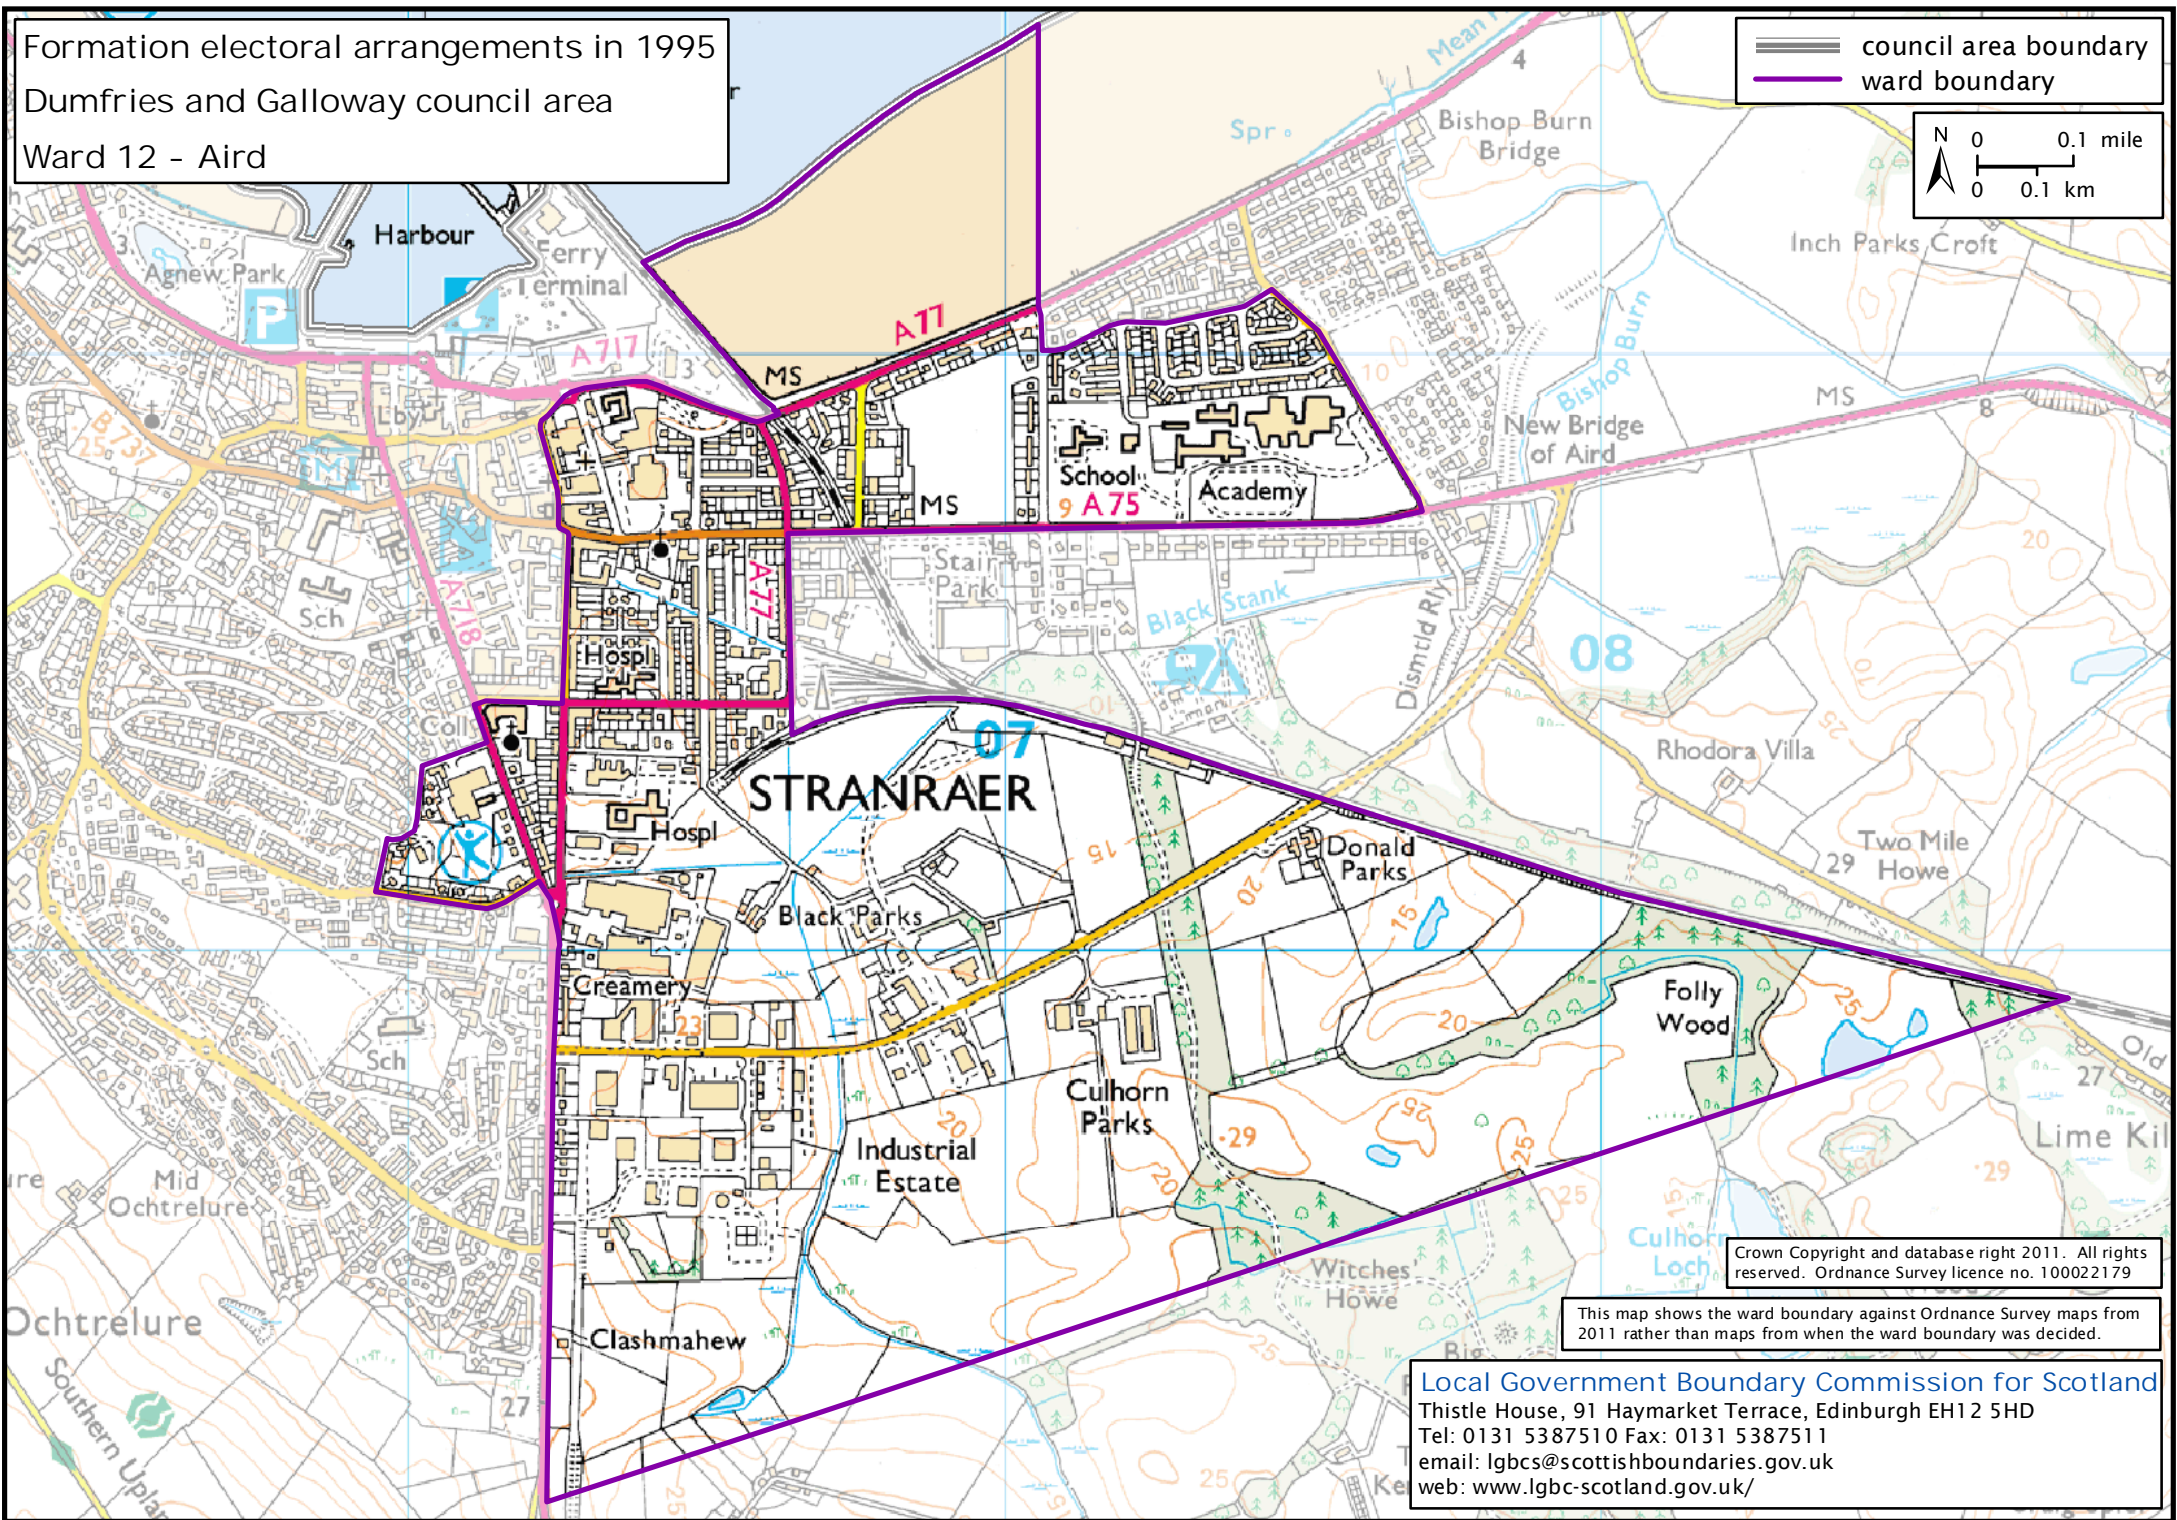

Formation electoral arrangements in 1995
Dumfries and Galloway council area
Ward 12 - Aird

==== council area boundary
—— ward boundary

Crown Copyright and database right 2011. All rights reserved. Ordnance Survey licence no. 100022179

This map shows the ward boundary against Ordnance Survey maps from 2011 rather than maps from when the ward boundary was decided.

Local Government Boundary Commission for Scotland
Thistle House, 91 Haymarket Terrace, Edinburgh EH12 5HD
Tel: 0131 5387510 Fax: 0131 5387511
email: lgbcscottishboundaries.gov.uk
web: www.lgbc-scotland.gov.uk/