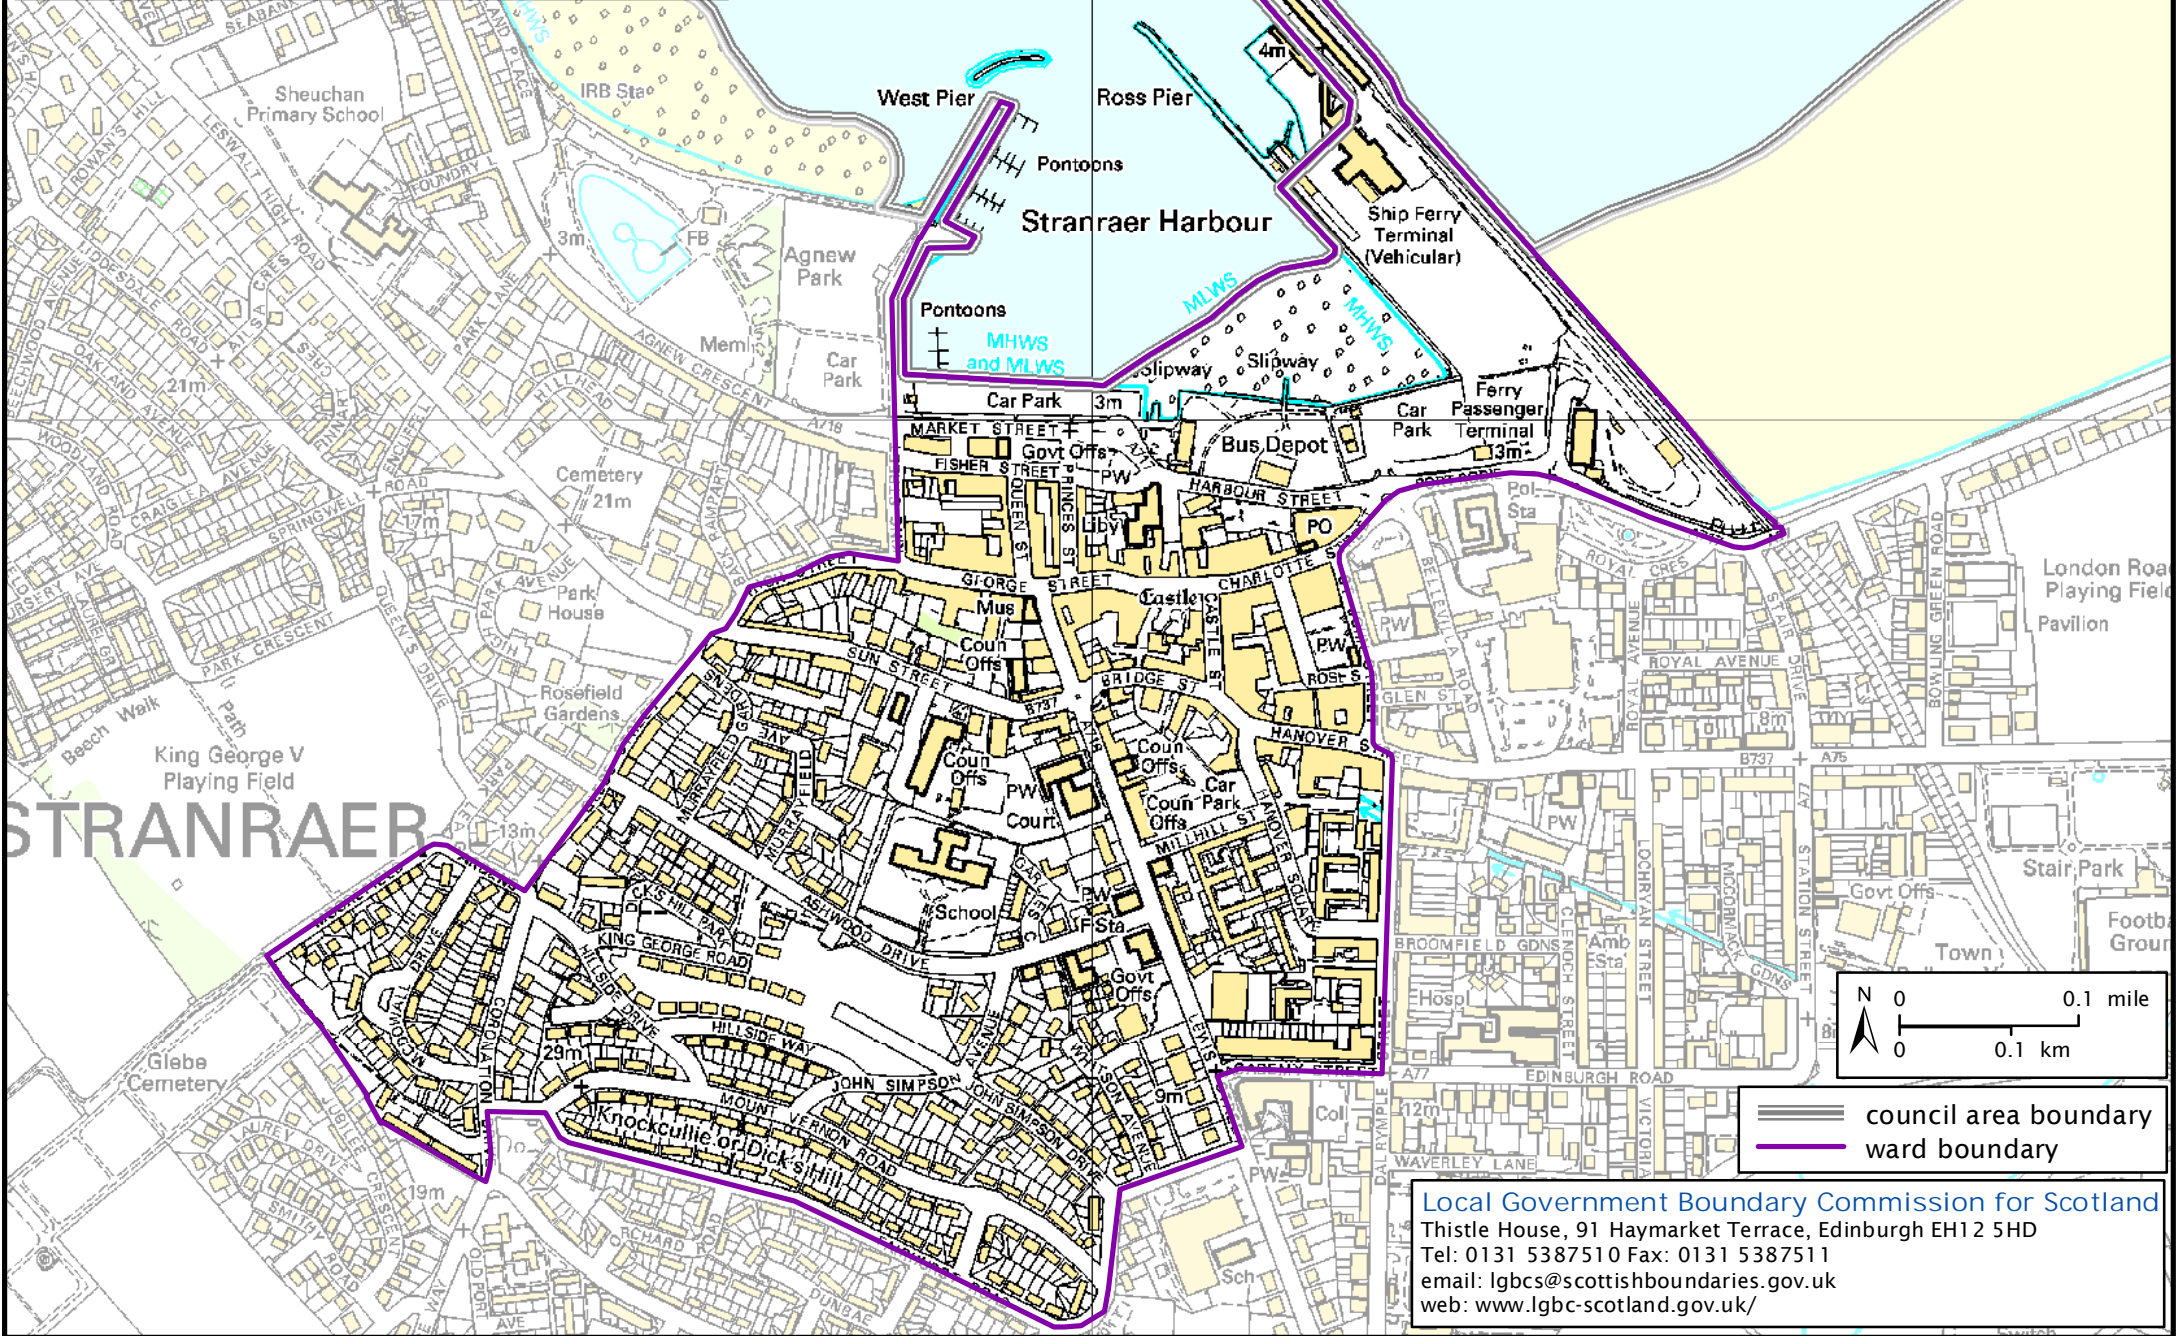

Formation electoral arrangements in 1995
 Dumfries and Galloway council area
 Ward 14 - Castle

This map shows the ward boundary against Ordnance Survey maps from 2011 rather than maps from when the ward boundary was decided.

Crown Copyright and database right 2011. All rights reserved. Ordnance Survey licence no. 100022179

— council area boundary
 — ward boundary

Local Government Boundary Commission for Scotland
 Thistle House, 91 Haymarket Terrace, Edinburgh EH12 5HD
 Tel: 0131 5387510 Fax: 0131 5387511
 email: lgbc@scottishboundaries.gov.uk
 web: www.lgbc-scotland.gov.uk/