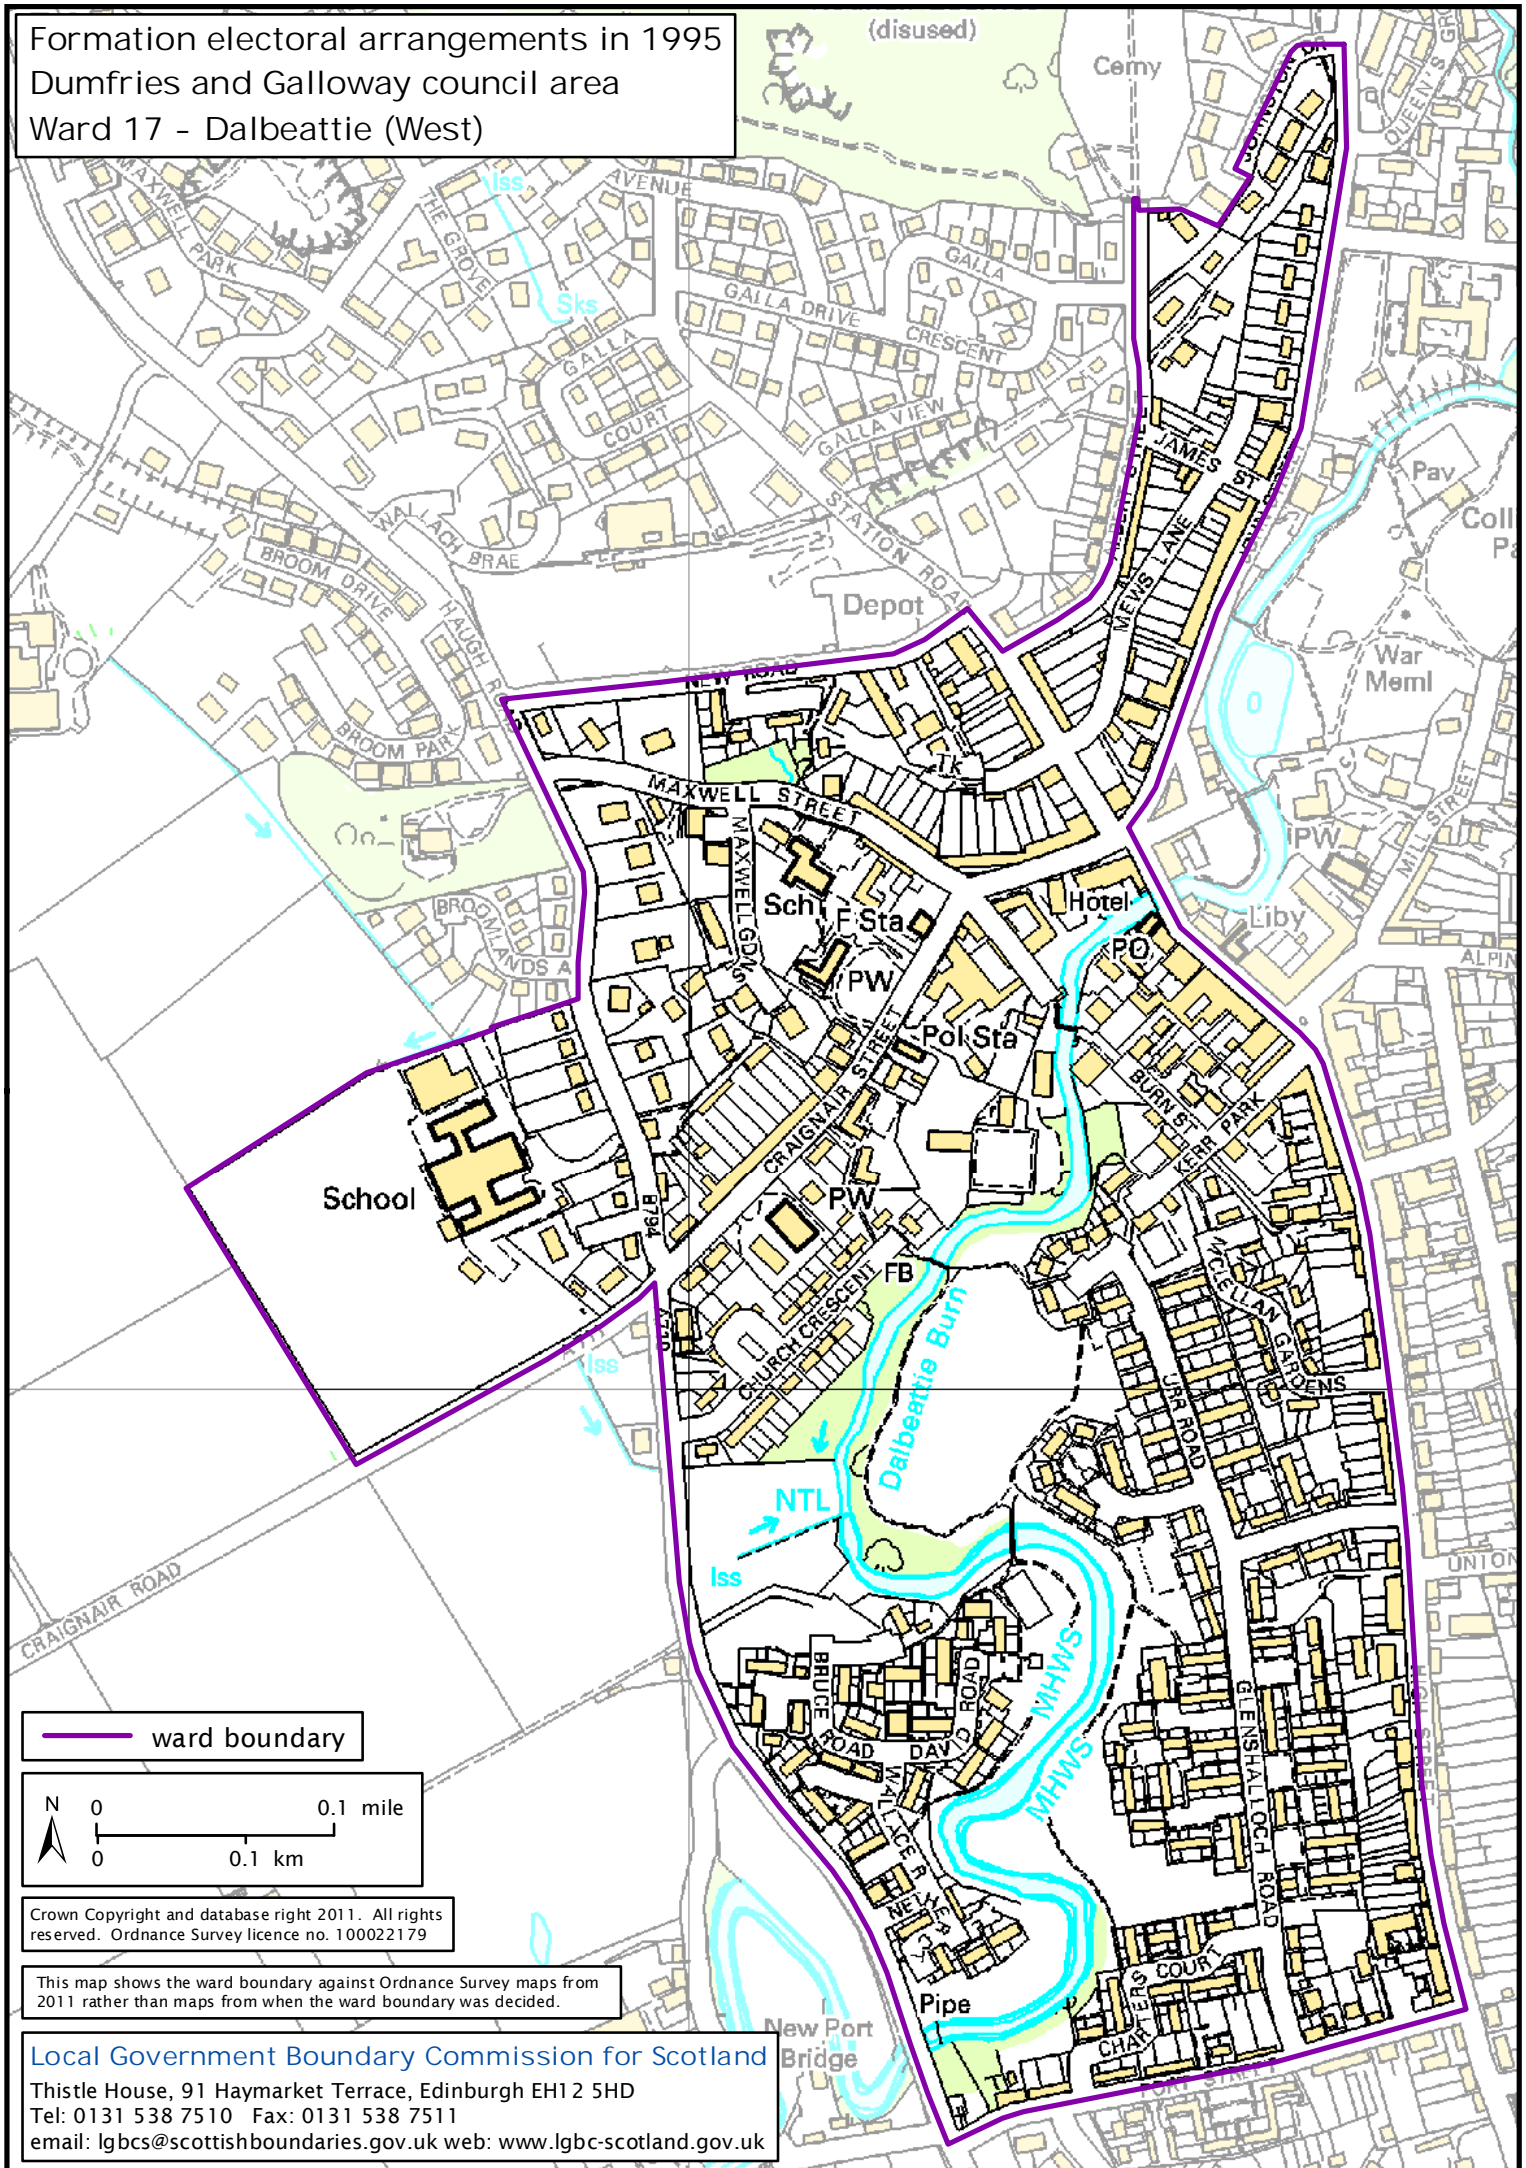

Formation electoral arrangements in 1995
 Dumfries and Galloway council area
 Ward 17 - Dalbeattie (West)

— ward boundary

Crown Copyright and database right 2011. All rights reserved. Ordnance Survey licence no. 100022179

This map shows the ward boundary against Ordnance Survey maps from 2011 rather than maps from when the ward boundary was decided.

Local Government Boundary Commission for Scotland
 Thistle House, 91 Haymarket Terrace, Edinburgh EH12 5HD
 Tel: 0131 538 7510 Fax: 0131 538 7511
 email: lgbcscottishboundaries.gov.uk web: www.lgbc-scotland.gov.uk