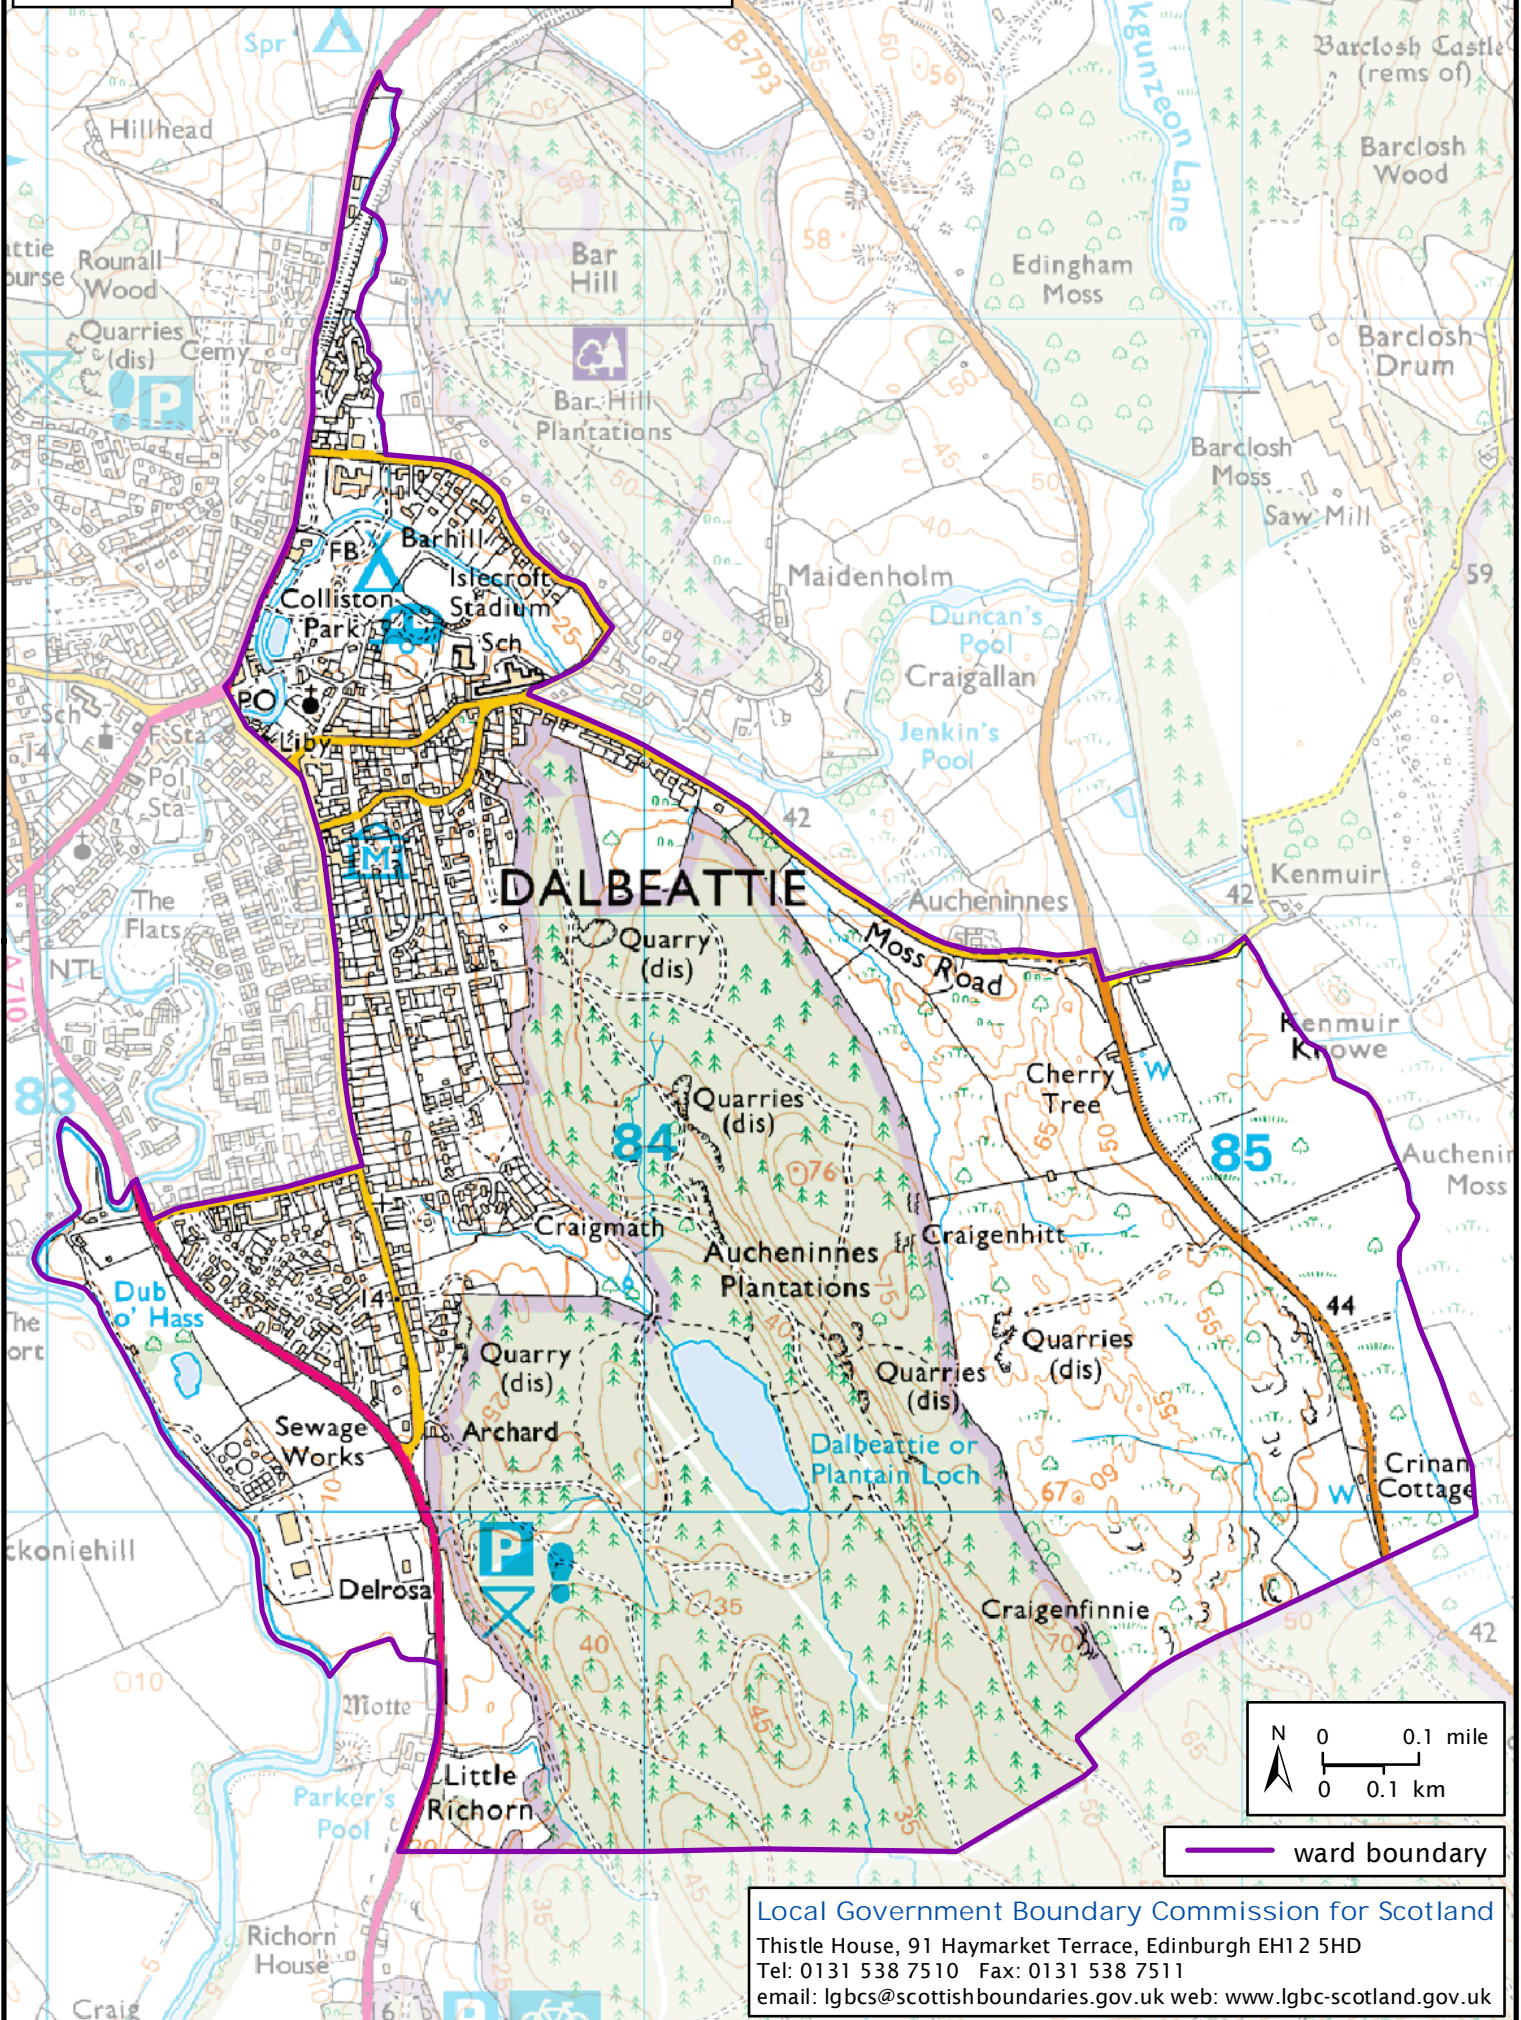

Formation electoral arrangements in 1995  
Dumfries and Galloway council area  
Ward 19 - Dalbeattie (East)

This map shows the ward boundary against Ordnance Survey maps from 2011 rather than maps from when the ward boundary was decided.

Crown Copyright and database right 2011. All rights reserved. Ordnance Survey licence no. 100022179

Local Government Boundary Commission for Scotland  
Thistle House, 91 Haymarket Terrace, Edinburgh EH1 2 5HD  
Tel: 0131 538 7510 Fax: 0131 538 7511  
email: lgbcsc@scottishboundaries.gov.uk web: www.lgbc-scotland.gov.uk