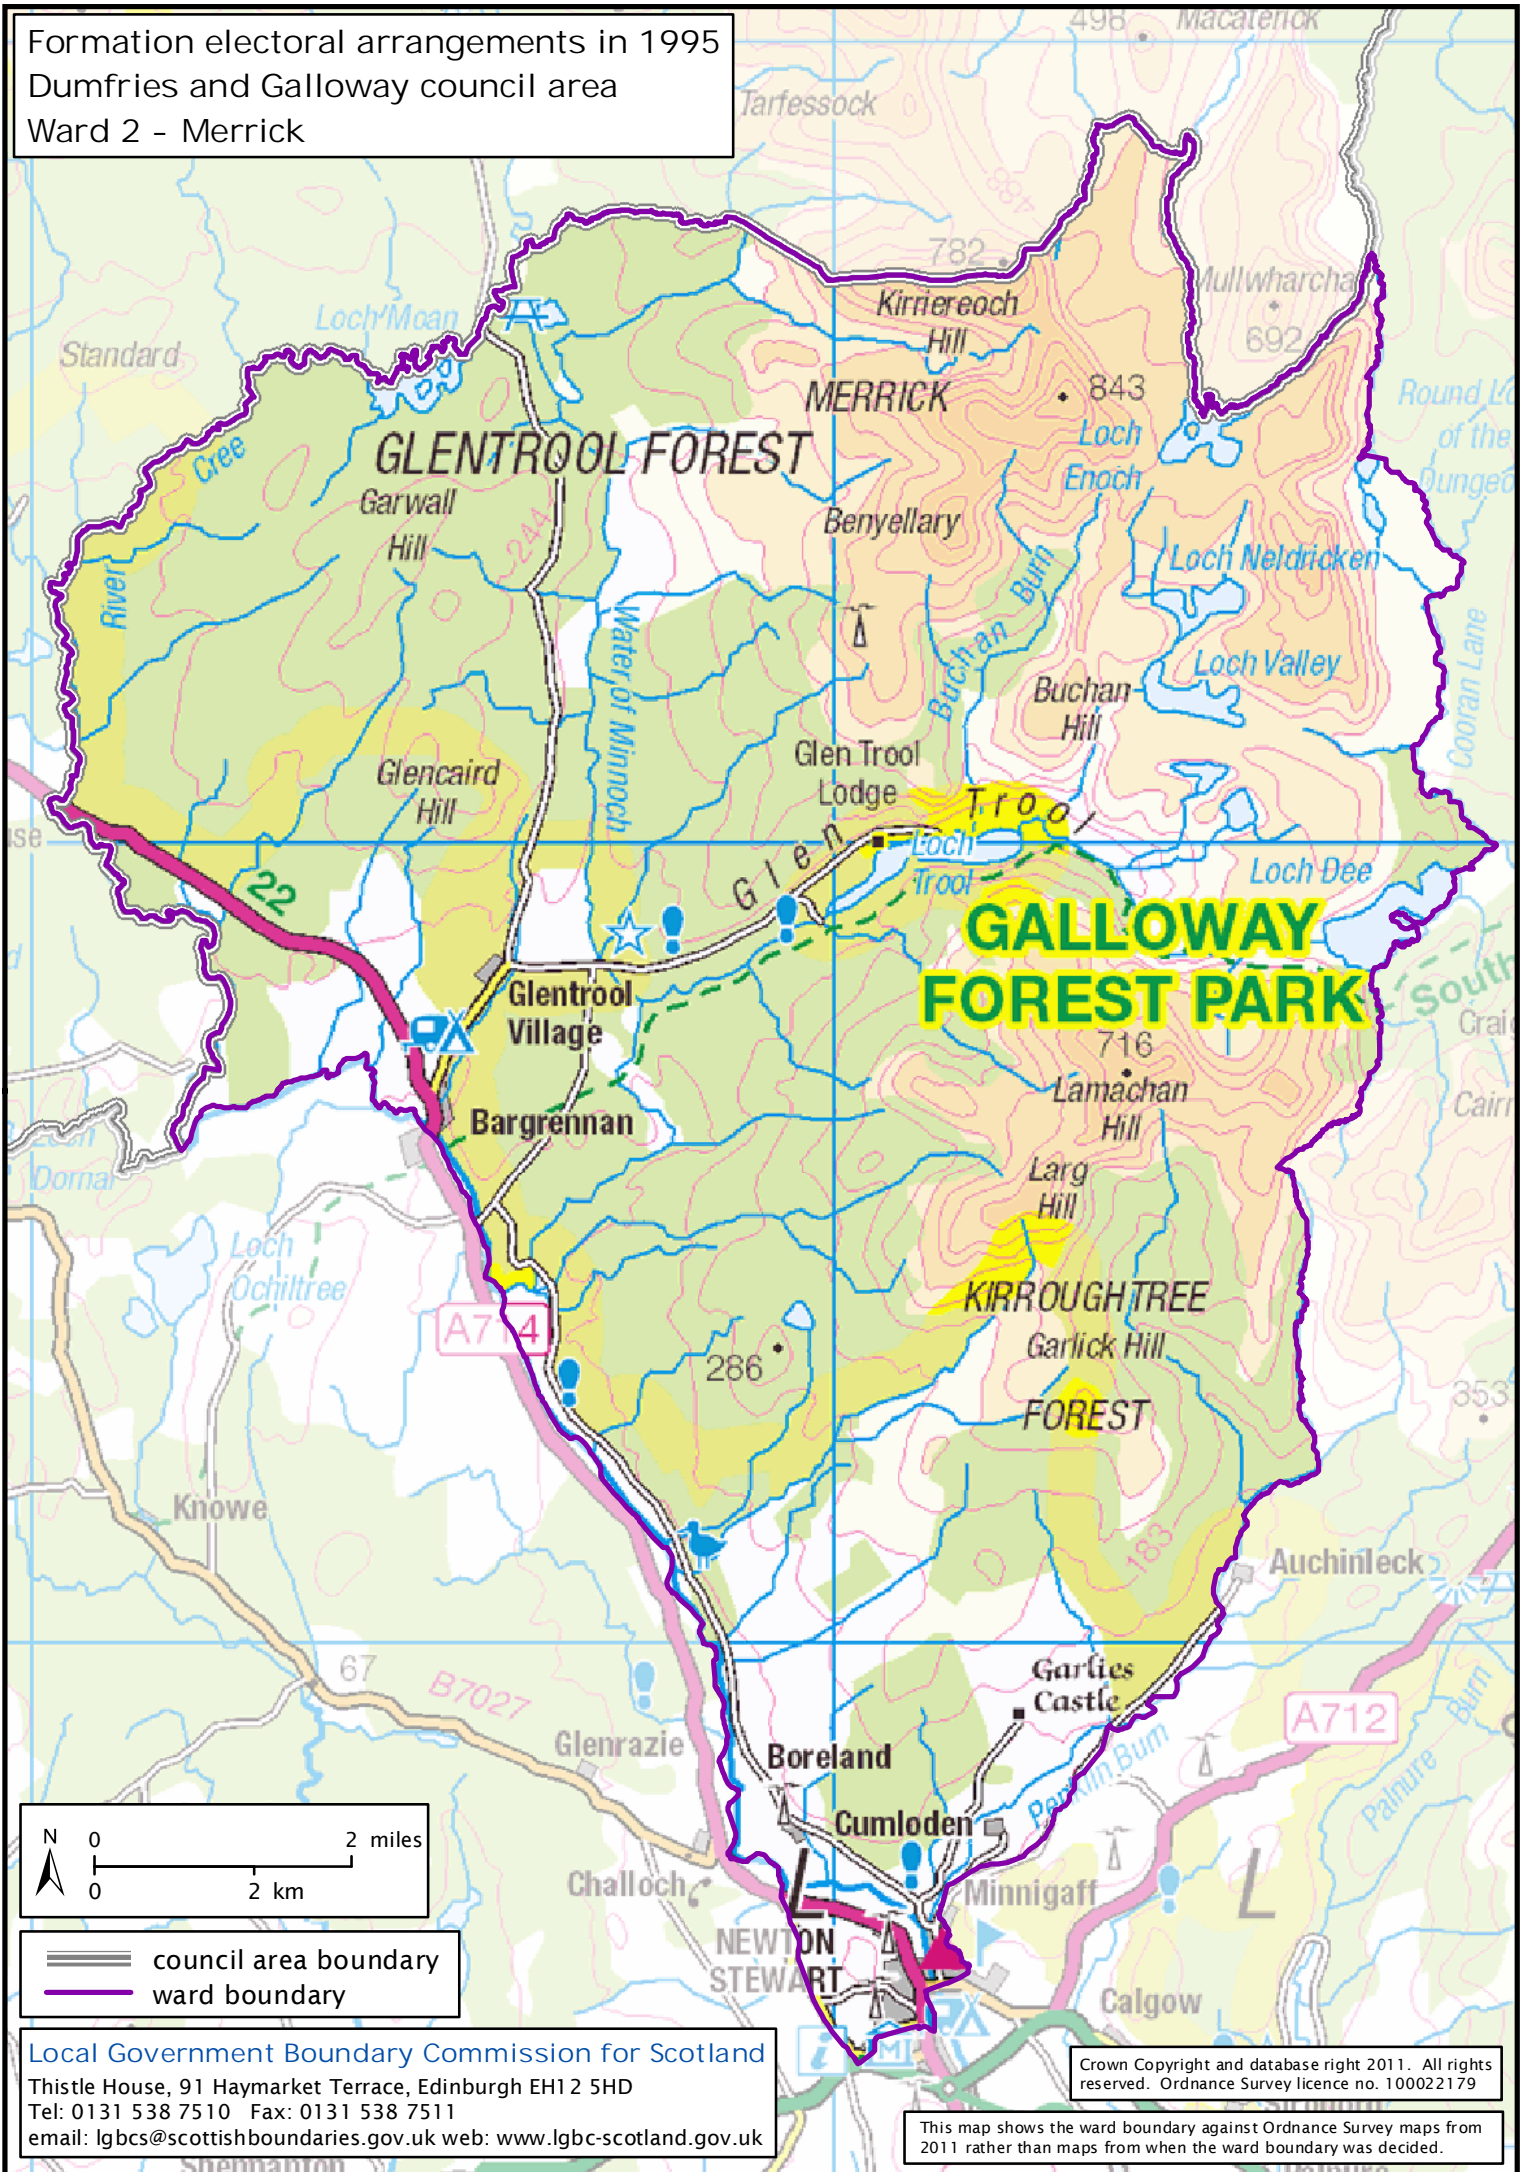

Formation electoral arrangements in 1995
 Dumfries and Galloway council area
 Ward 2 - Merrick

 council area boundary
 ward boundary

Local Government Boundary Commission for Scotland
 Thistle House, 91 Haymarket Terrace, Edinburgh EH12 5HD
 Tel: 0131 538 7510 Fax: 0131 538 7511
 email: lgbc@scottishboundaries.gov.uk web: www.lgbc-scotland.gov.uk

Crown Copyright and database right 2011. All rights reserved. Ordnance Survey licence no. 10002179

This map shows the ward boundary against Ordnance Survey maps from 2011 rather than maps from when the ward boundary was decided.