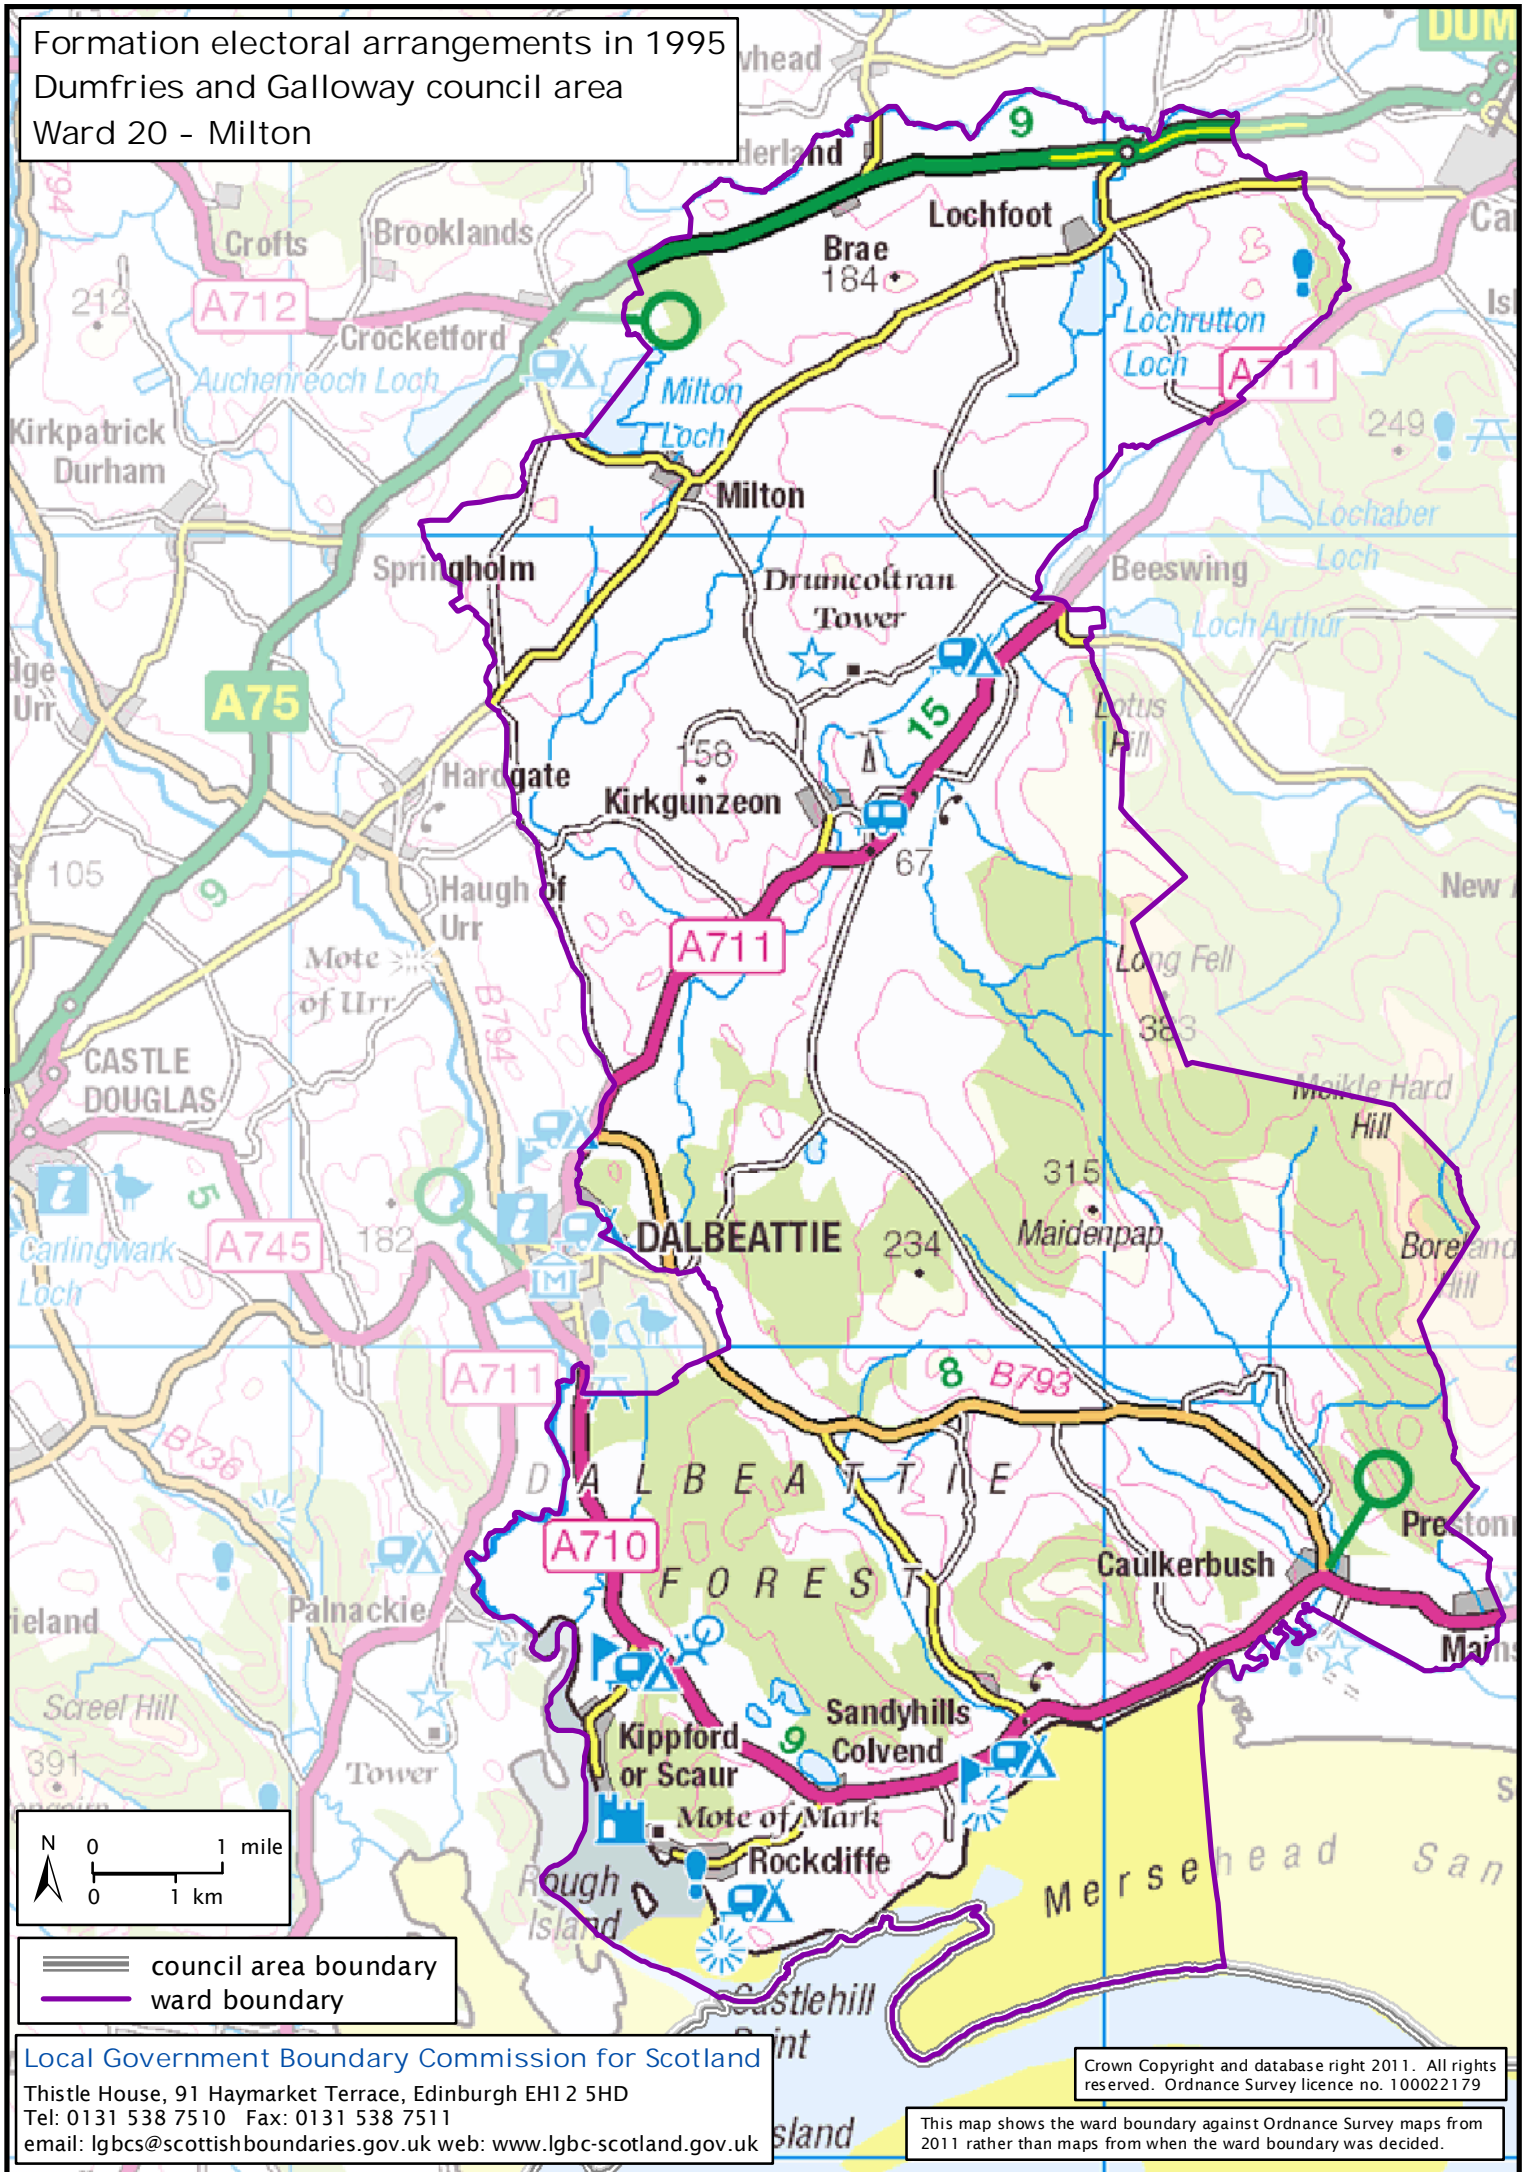

Formation electoral arrangements in 1995
 Dumfries and Galloway council area
 Ward 20 - Milton

 council area boundary
 ward boundary

Local Government Boundary Commission for Scotland
 Thistle House, 91 Haymarket Terrace, Edinburgh EH1 2 5HD
 Tel: 0131 538 7510 Fax: 0131 538 7511
 email: lgbc@scottishboundaries.gov.uk web: www.lgbc-scotland.gov.uk

Crown Copyright and database right 2011. All rights reserved. Ordnance Survey licence no. 100022179

This map shows the ward boundary against Ordnance Survey maps from 2011 rather than maps from when the ward boundary was decided.