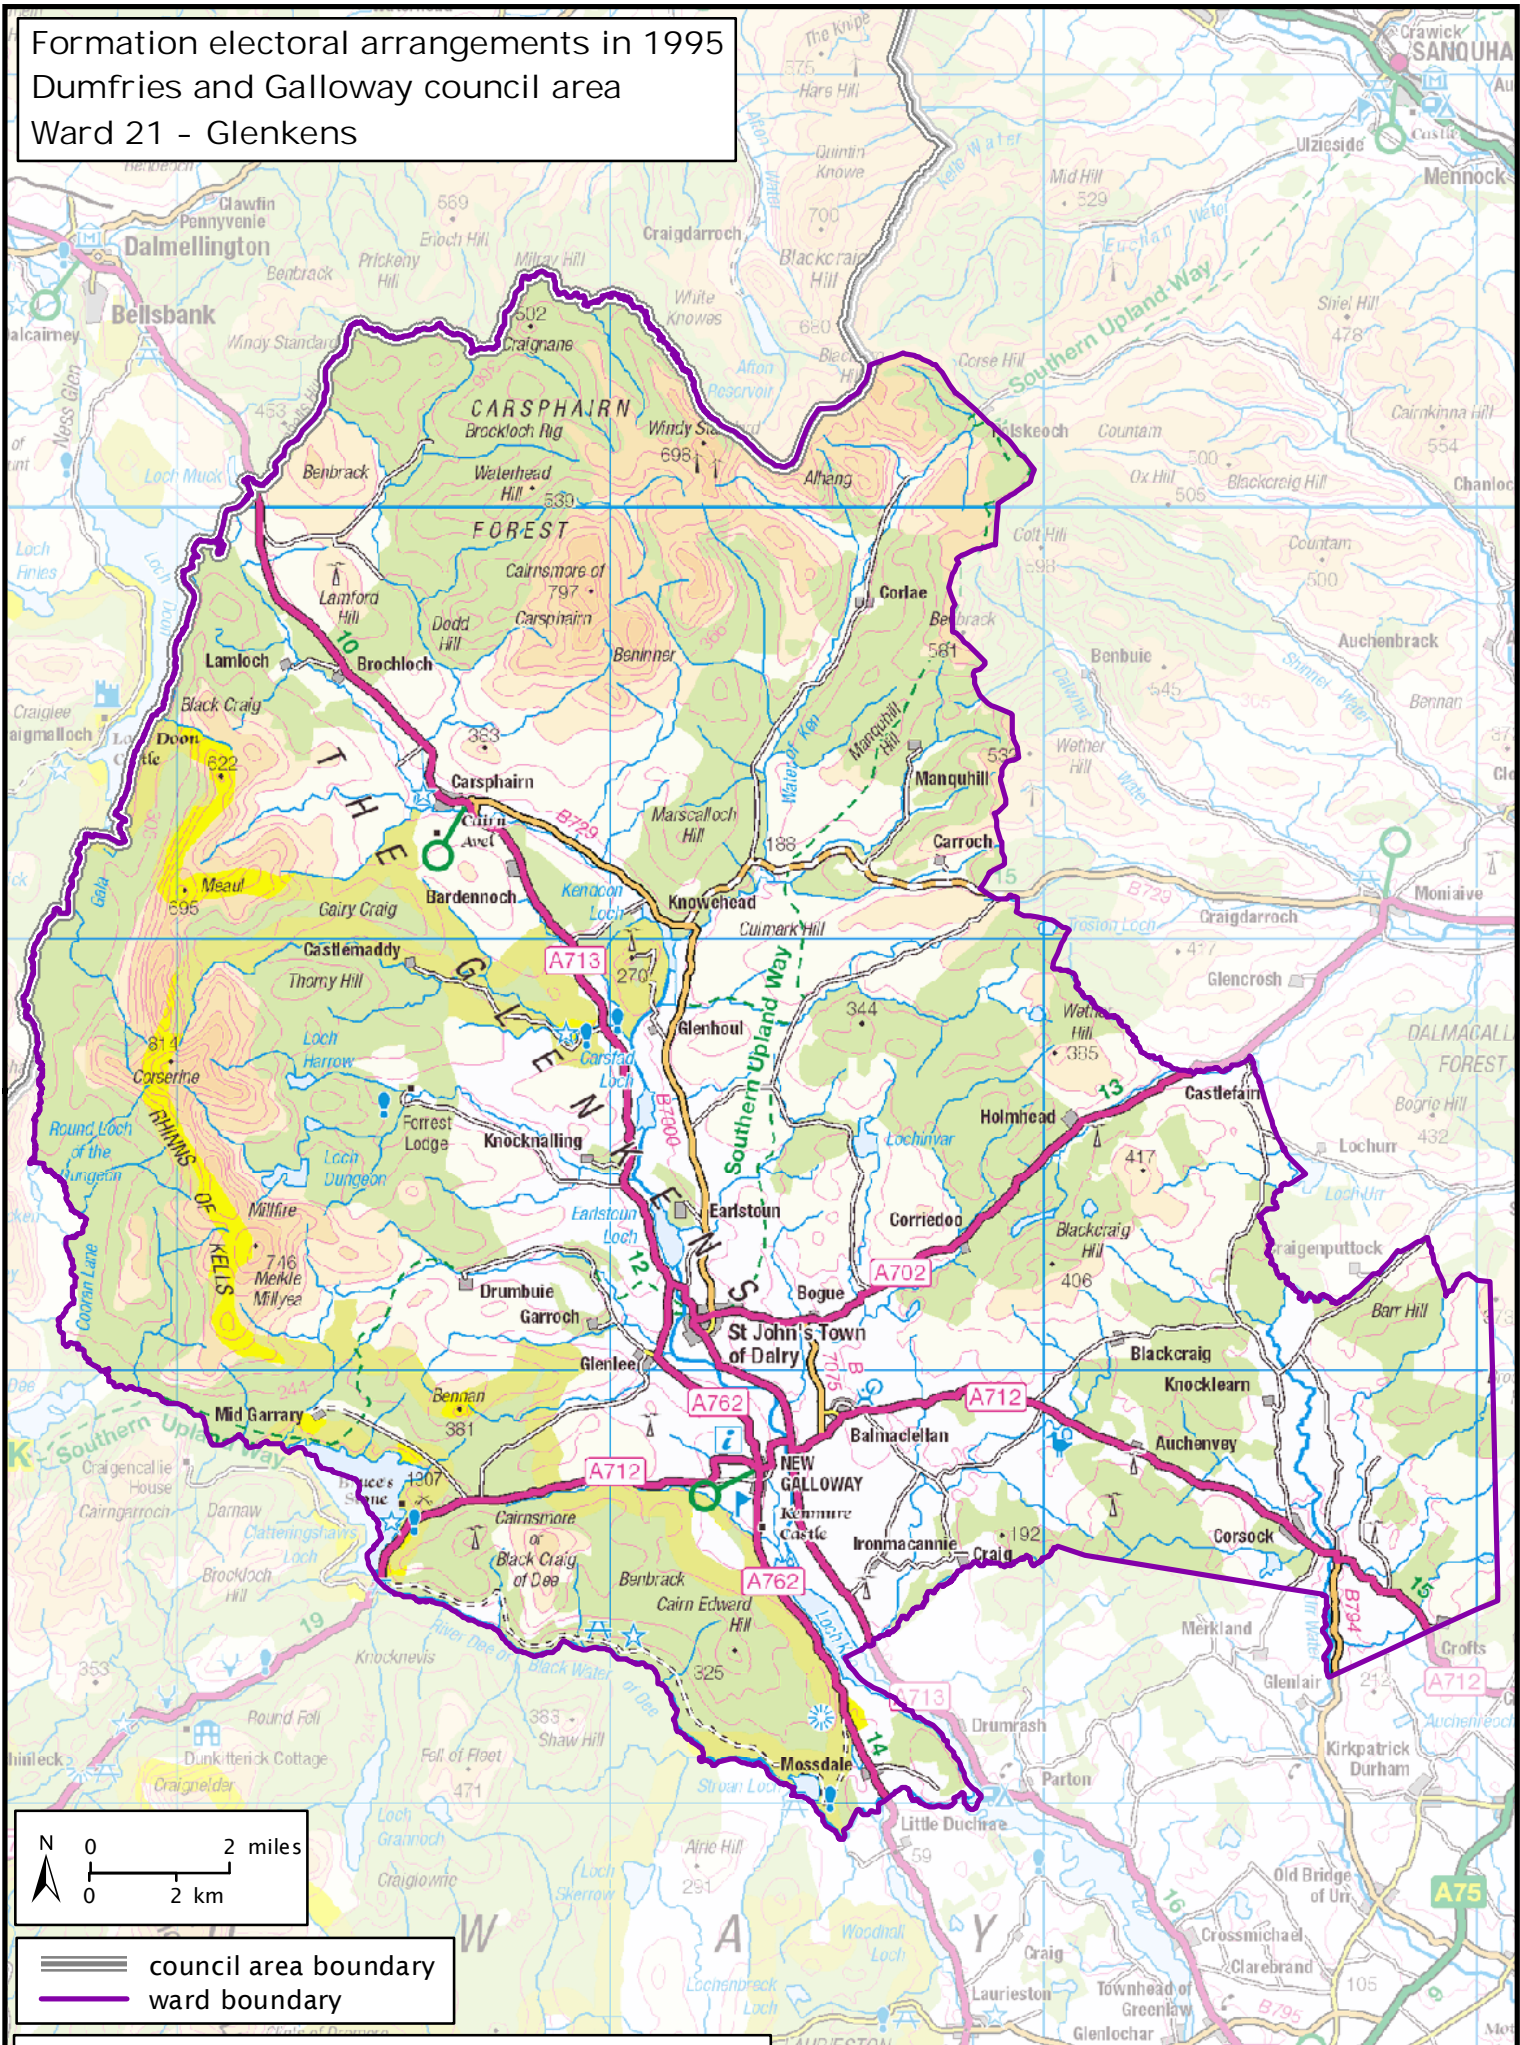

Formation electoral arrangements in 1995
 Dumfries and Galloway council area
 Ward 21 - Glenkens

Local Government Boundary Commission for Scotland
 Thistle House, 91 Haymarket Terrace, Edinburgh EH1 2 5HD
 Tel: 0131 538 7510 Fax: 0131 538 7511
 email: lgbc@scottishboundaries.gov.uk web: www.lgbc-scotland.gov.uk

Crown Copyright and database right 2011. All rights reserved. Ordnance Survey licence no. 100022179

This map shows the ward boundary against Ordnance Survey maps from 2011 rather than maps from when the ward boundary was decided.