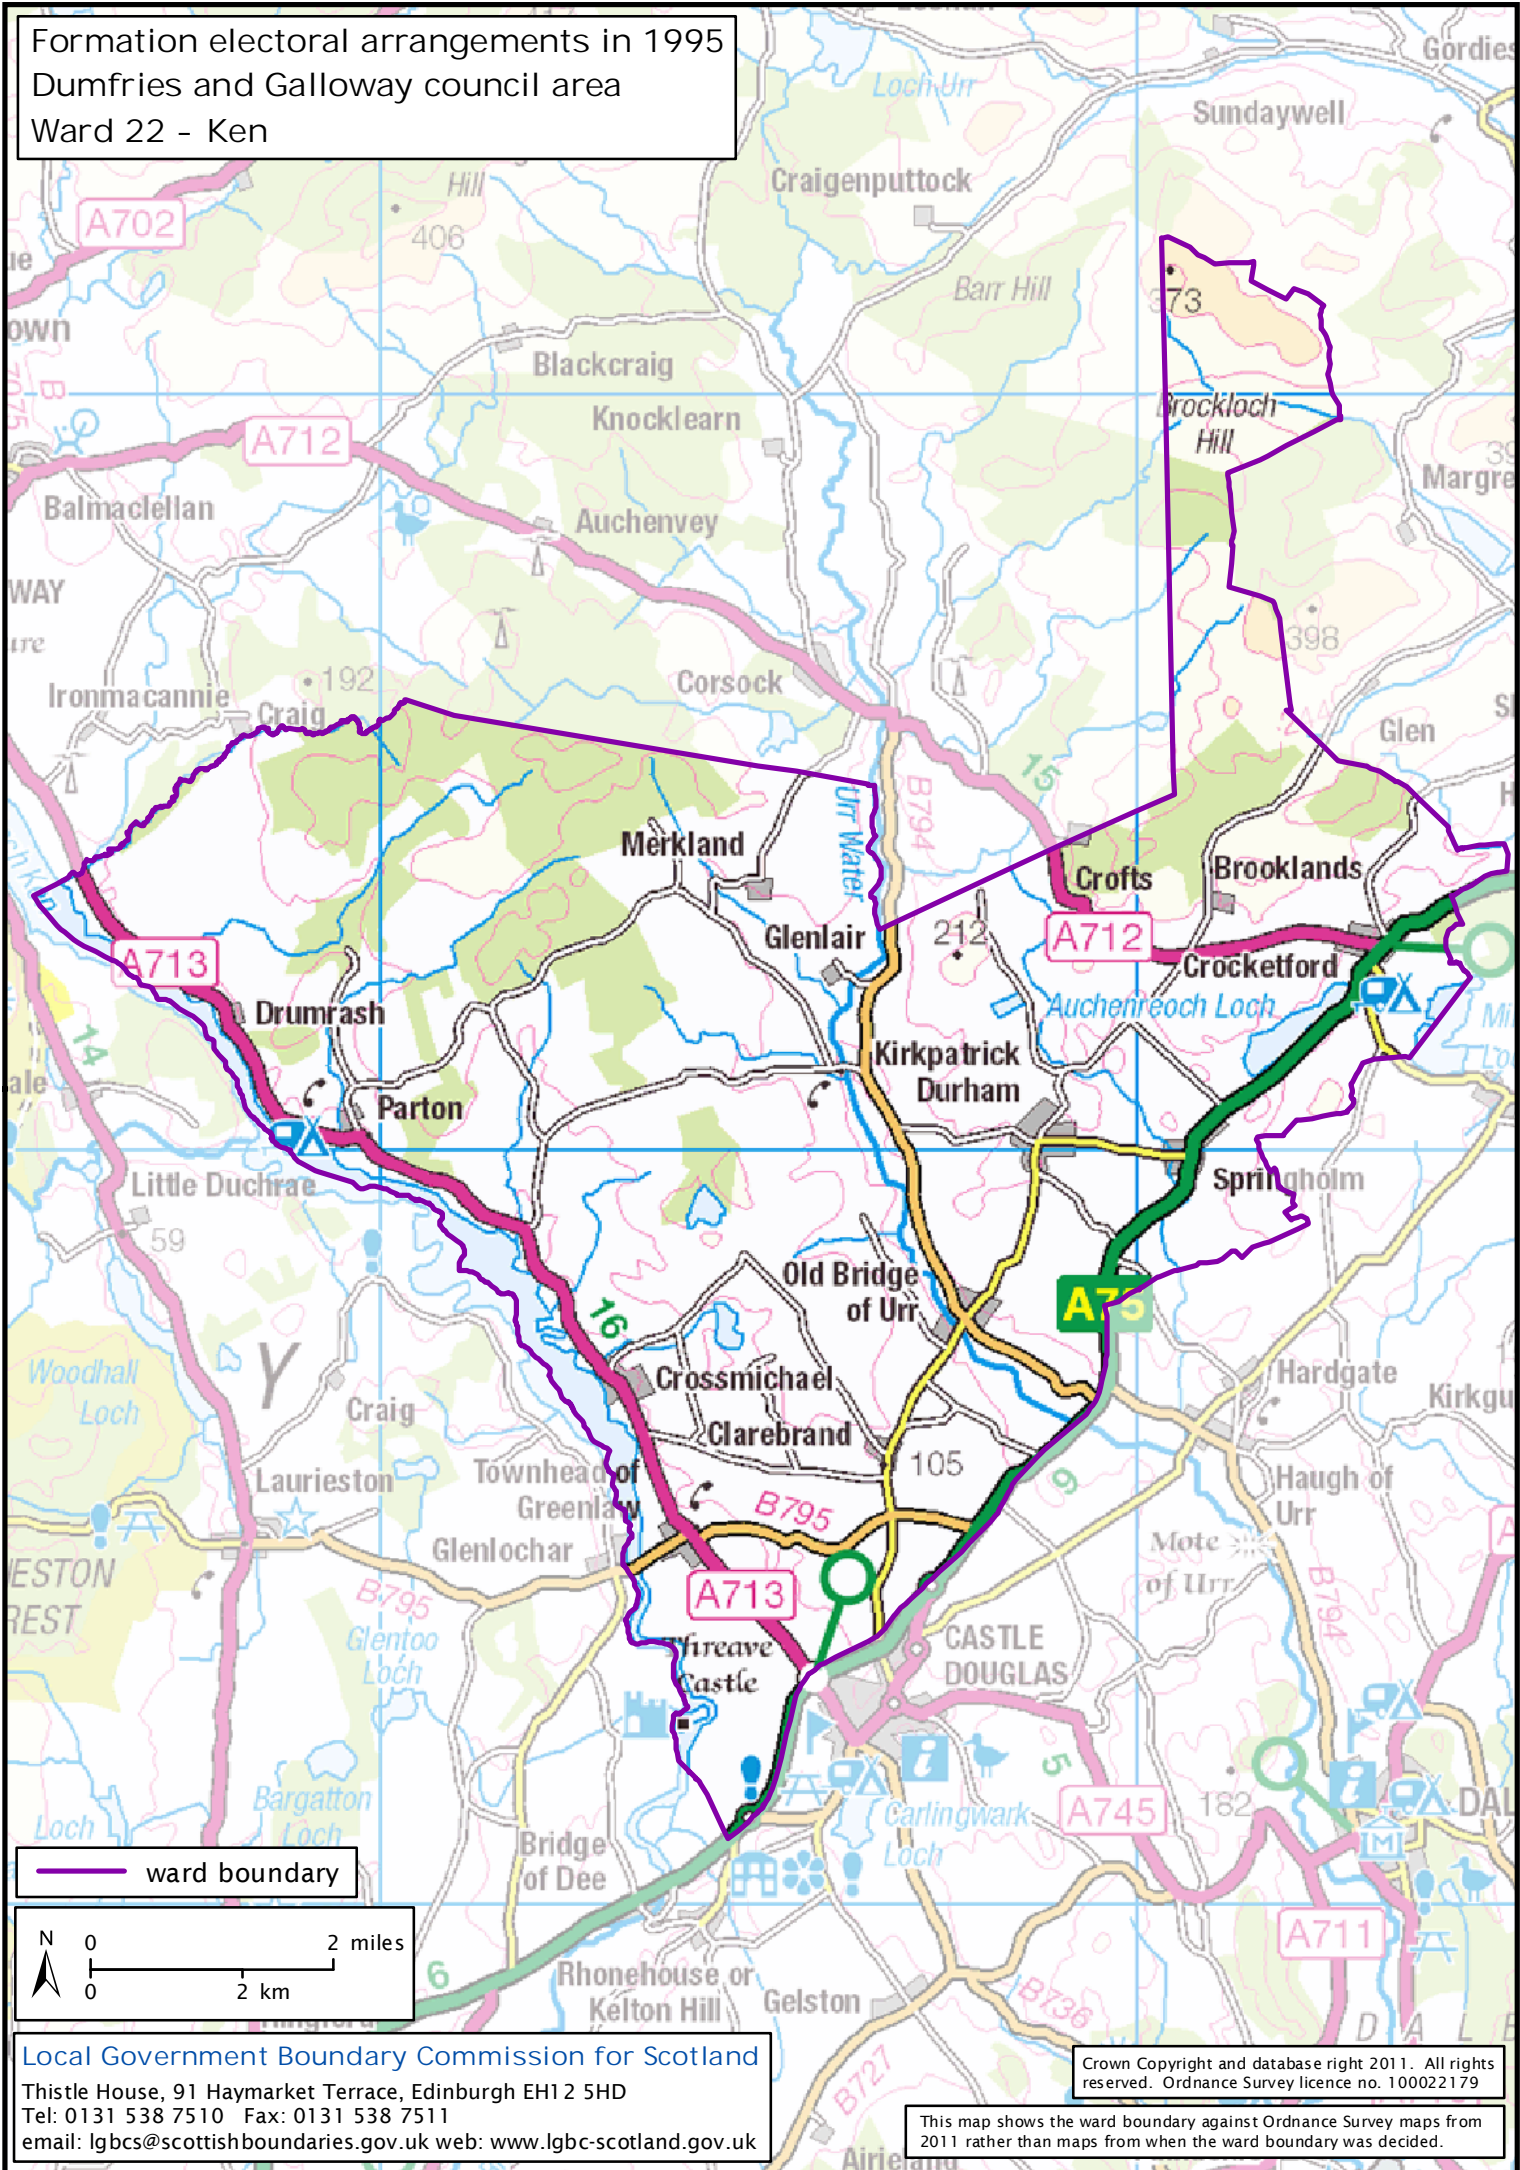

Formation electoral arrangements in 1995
Dumfries and Galloway council area
Ward 22 - Ken

ward boundary

Local Government Boundary Commission for Scotland
Thistle House, 91 Haymarket Terrace, Edinburgh EH1 2 5HD
Tel: 0131 538 7510 Fax: 0131 538 7511
email: lgbc@scottishboundaries.gov.uk web: www.lgbc-scotland.gov.uk

Crown Copyright and database right 2011. All rights reserved. Ordnance Survey licence no. 100022179

This map shows the ward boundary against Ordnance Survey maps from 2011 rather than maps from when the ward boundary was decided.