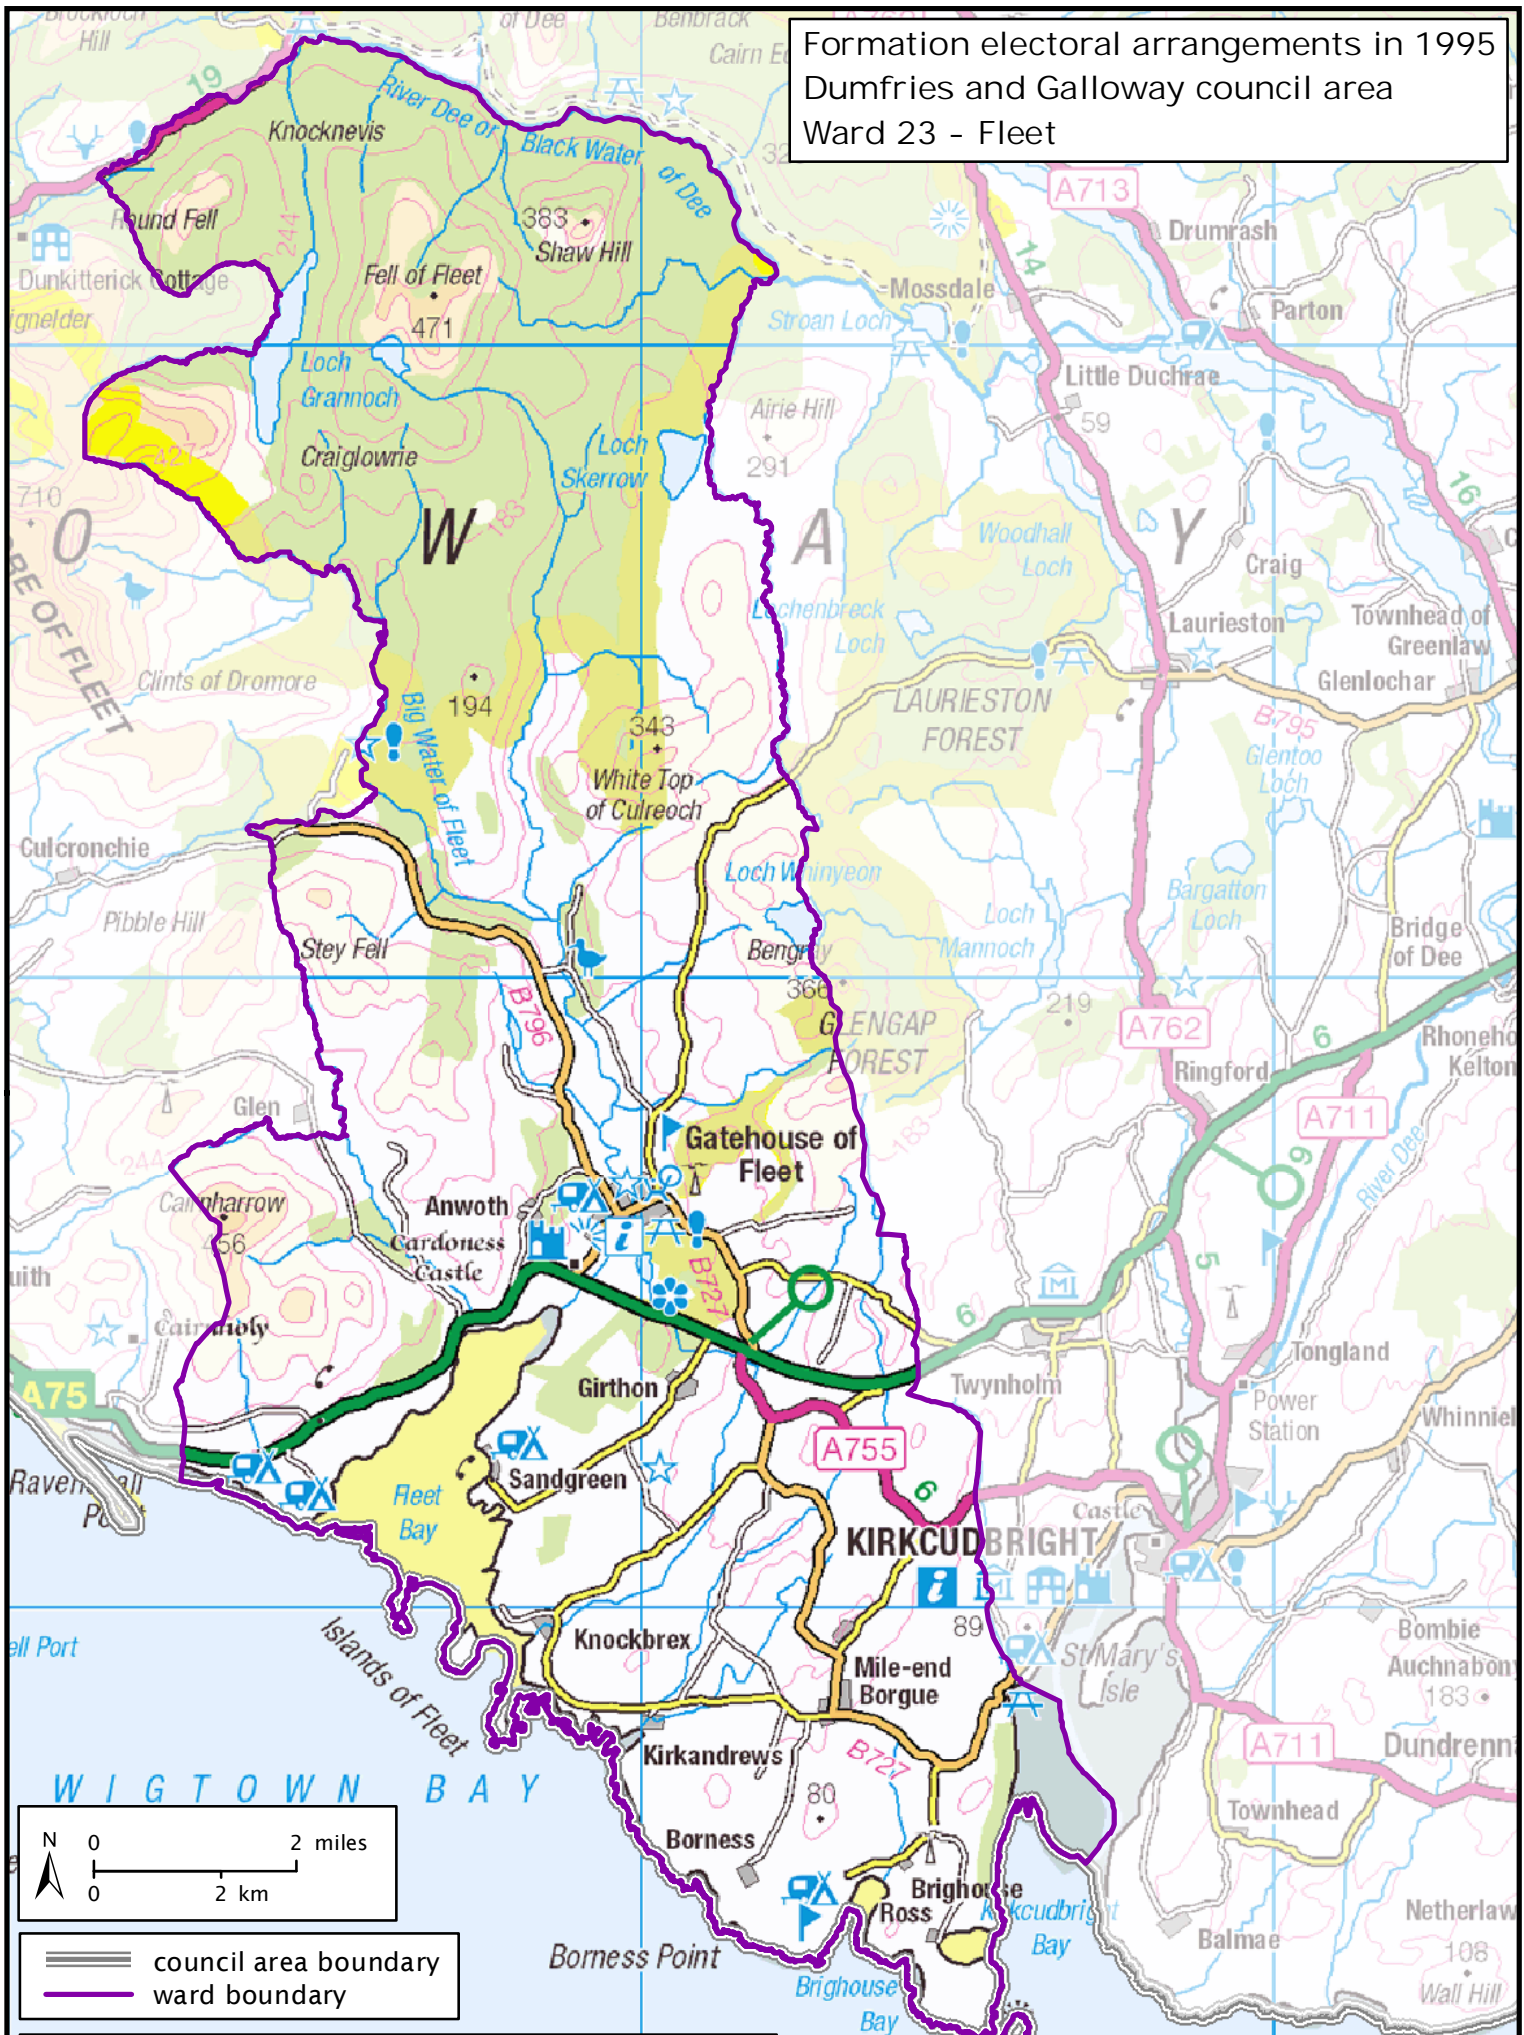

Formation electoral arrangements in 1995
 Dumfries and Galloway council area
 Ward 23 - Fleet

Local Government Boundary Commission for Scotland
 Thistle House, 91 Haymarket Terrace, Edinburgh EH1 2 5HD
 Tel: 0131 538 7510 Fax: 0131 538 7511
 email: lgbc@scottishboundaries.gov.uk web: www.lgbc-scotland.gov.uk

Crown Copyright and database right 2011. All rights reserved. Ordnance Survey licence no. 10002179

This map shows the ward boundary against Ordnance Survey maps from 2011 rather than maps from when the ward boundary was decided.