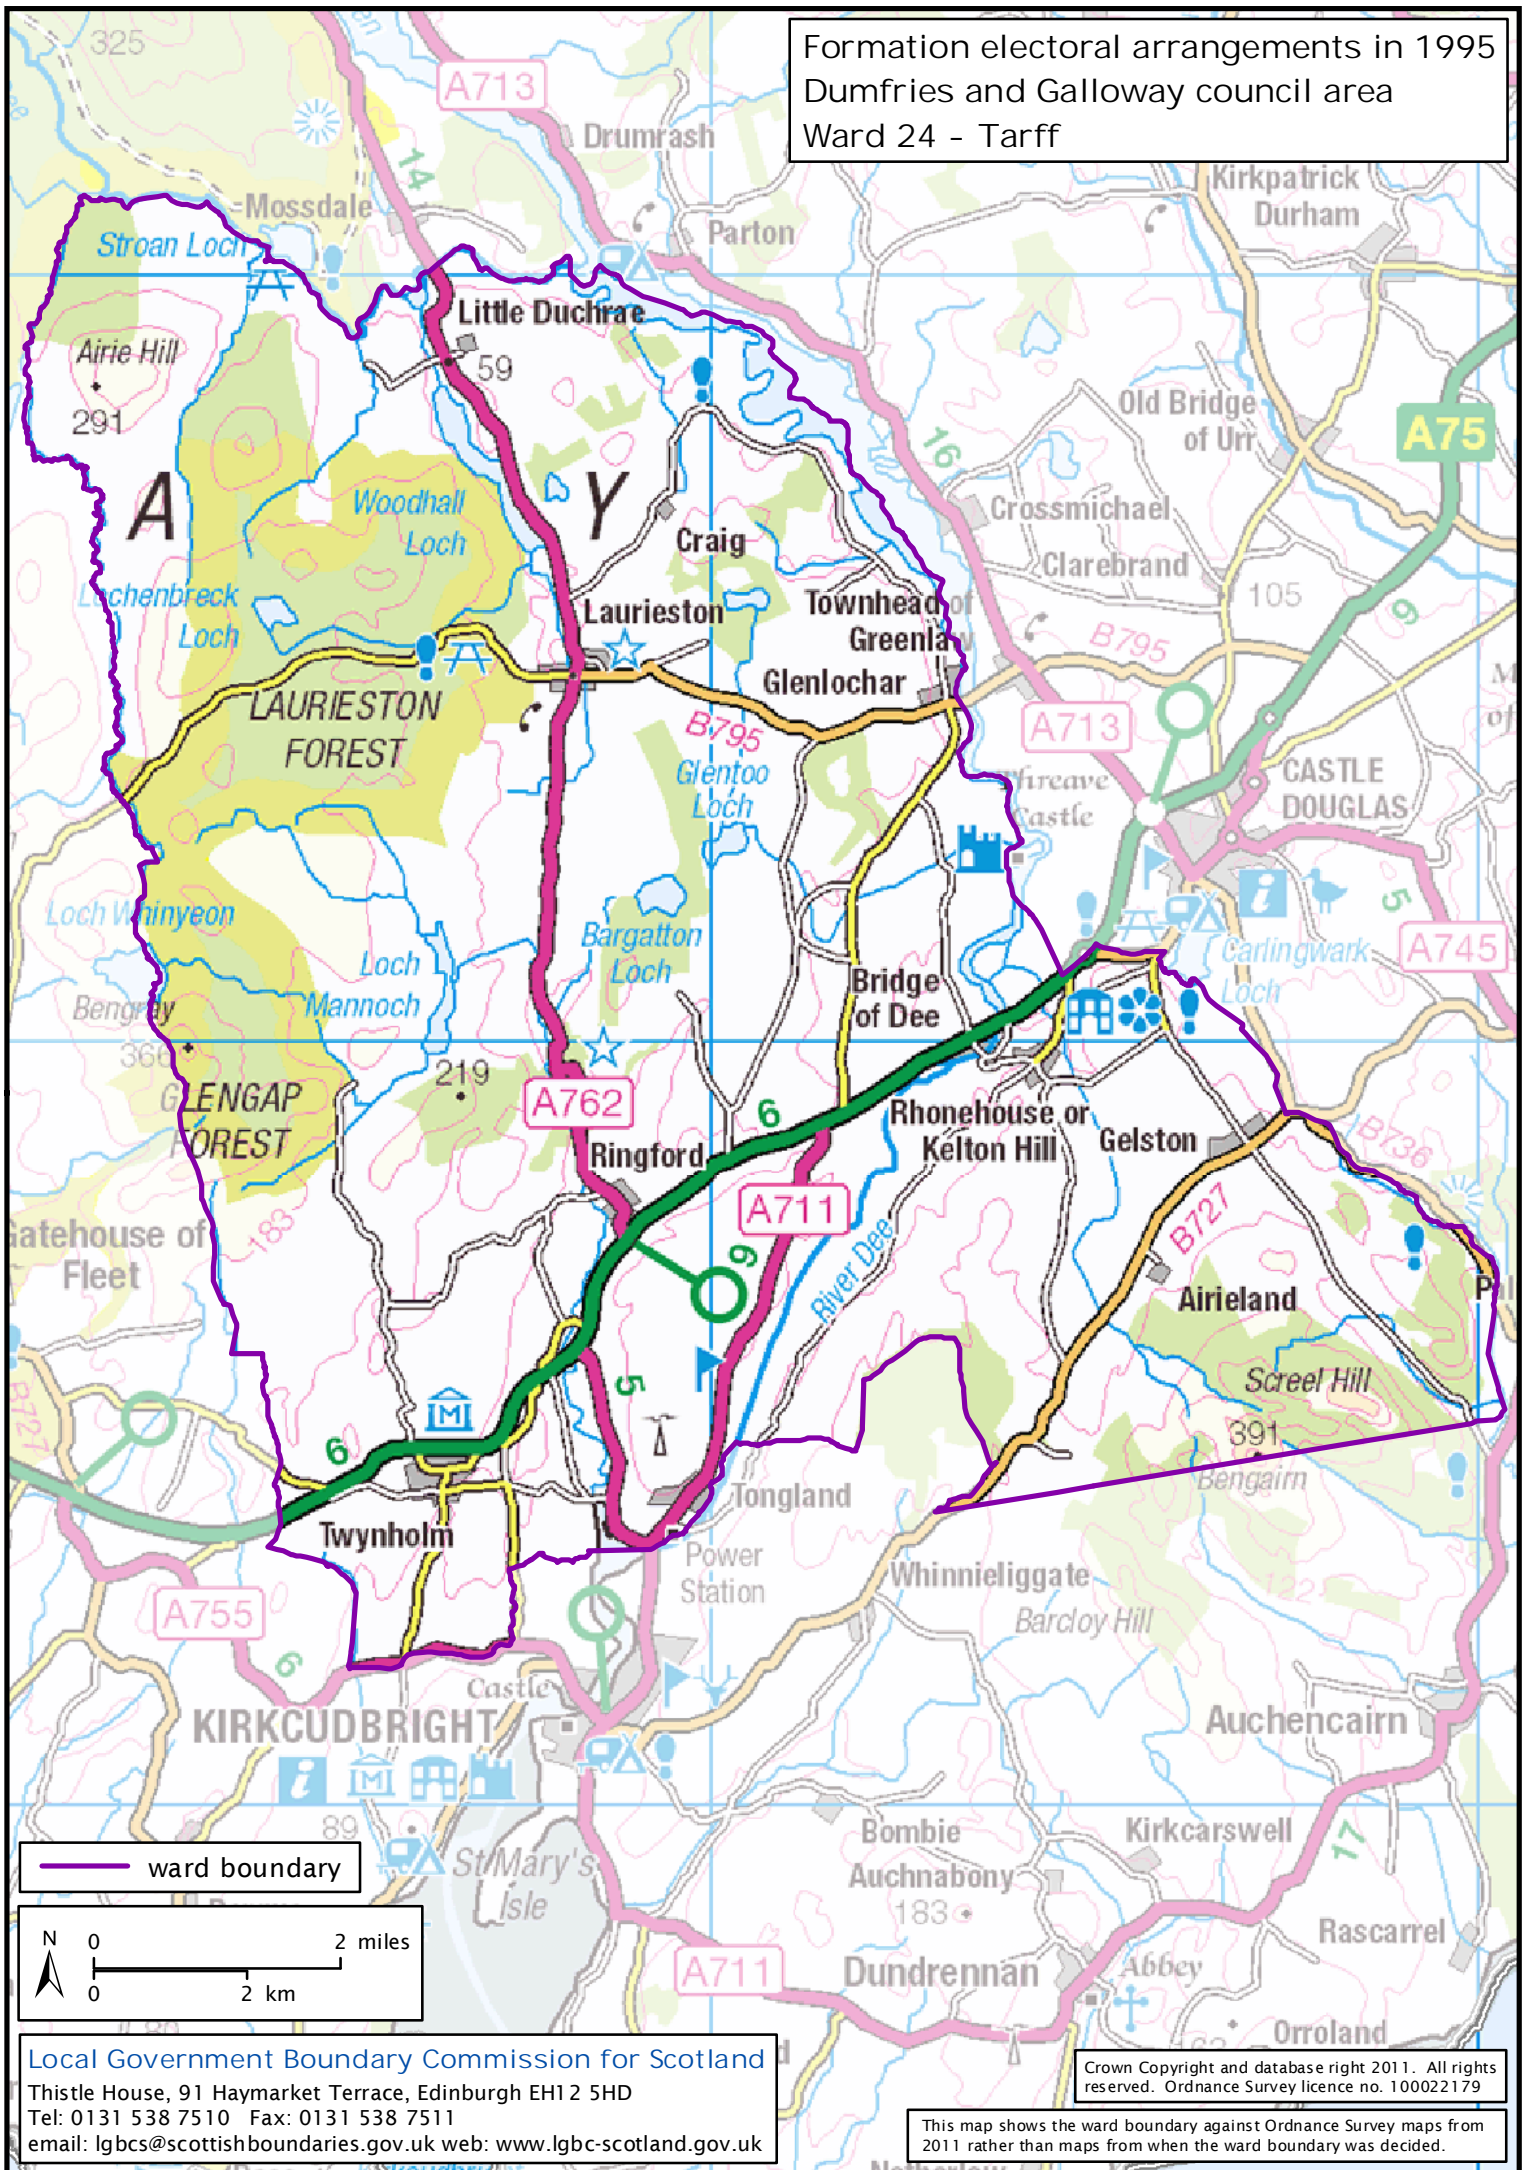

Formation electoral arrangements in 1995
 Dumfries and Galloway council area
 Ward 24 - Tarff

— ward boundary

Local Government Boundary Commission for Scotland
 Thistle House, 91 Haymarket Terrace, Edinburgh EH1 2 5HD
 Tel: 0131 538 7510 Fax: 0131 538 7511
 email: lgbc@scottishboundaries.gov.uk web: www.lgbc-scotland.gov.uk

Crown Copyright and database right 2011. All rights reserved. Ordnance Survey licence no. 10002179

This map shows the ward boundary against Ordnance Survey maps from 2011 rather than maps from when the ward boundary was decided.