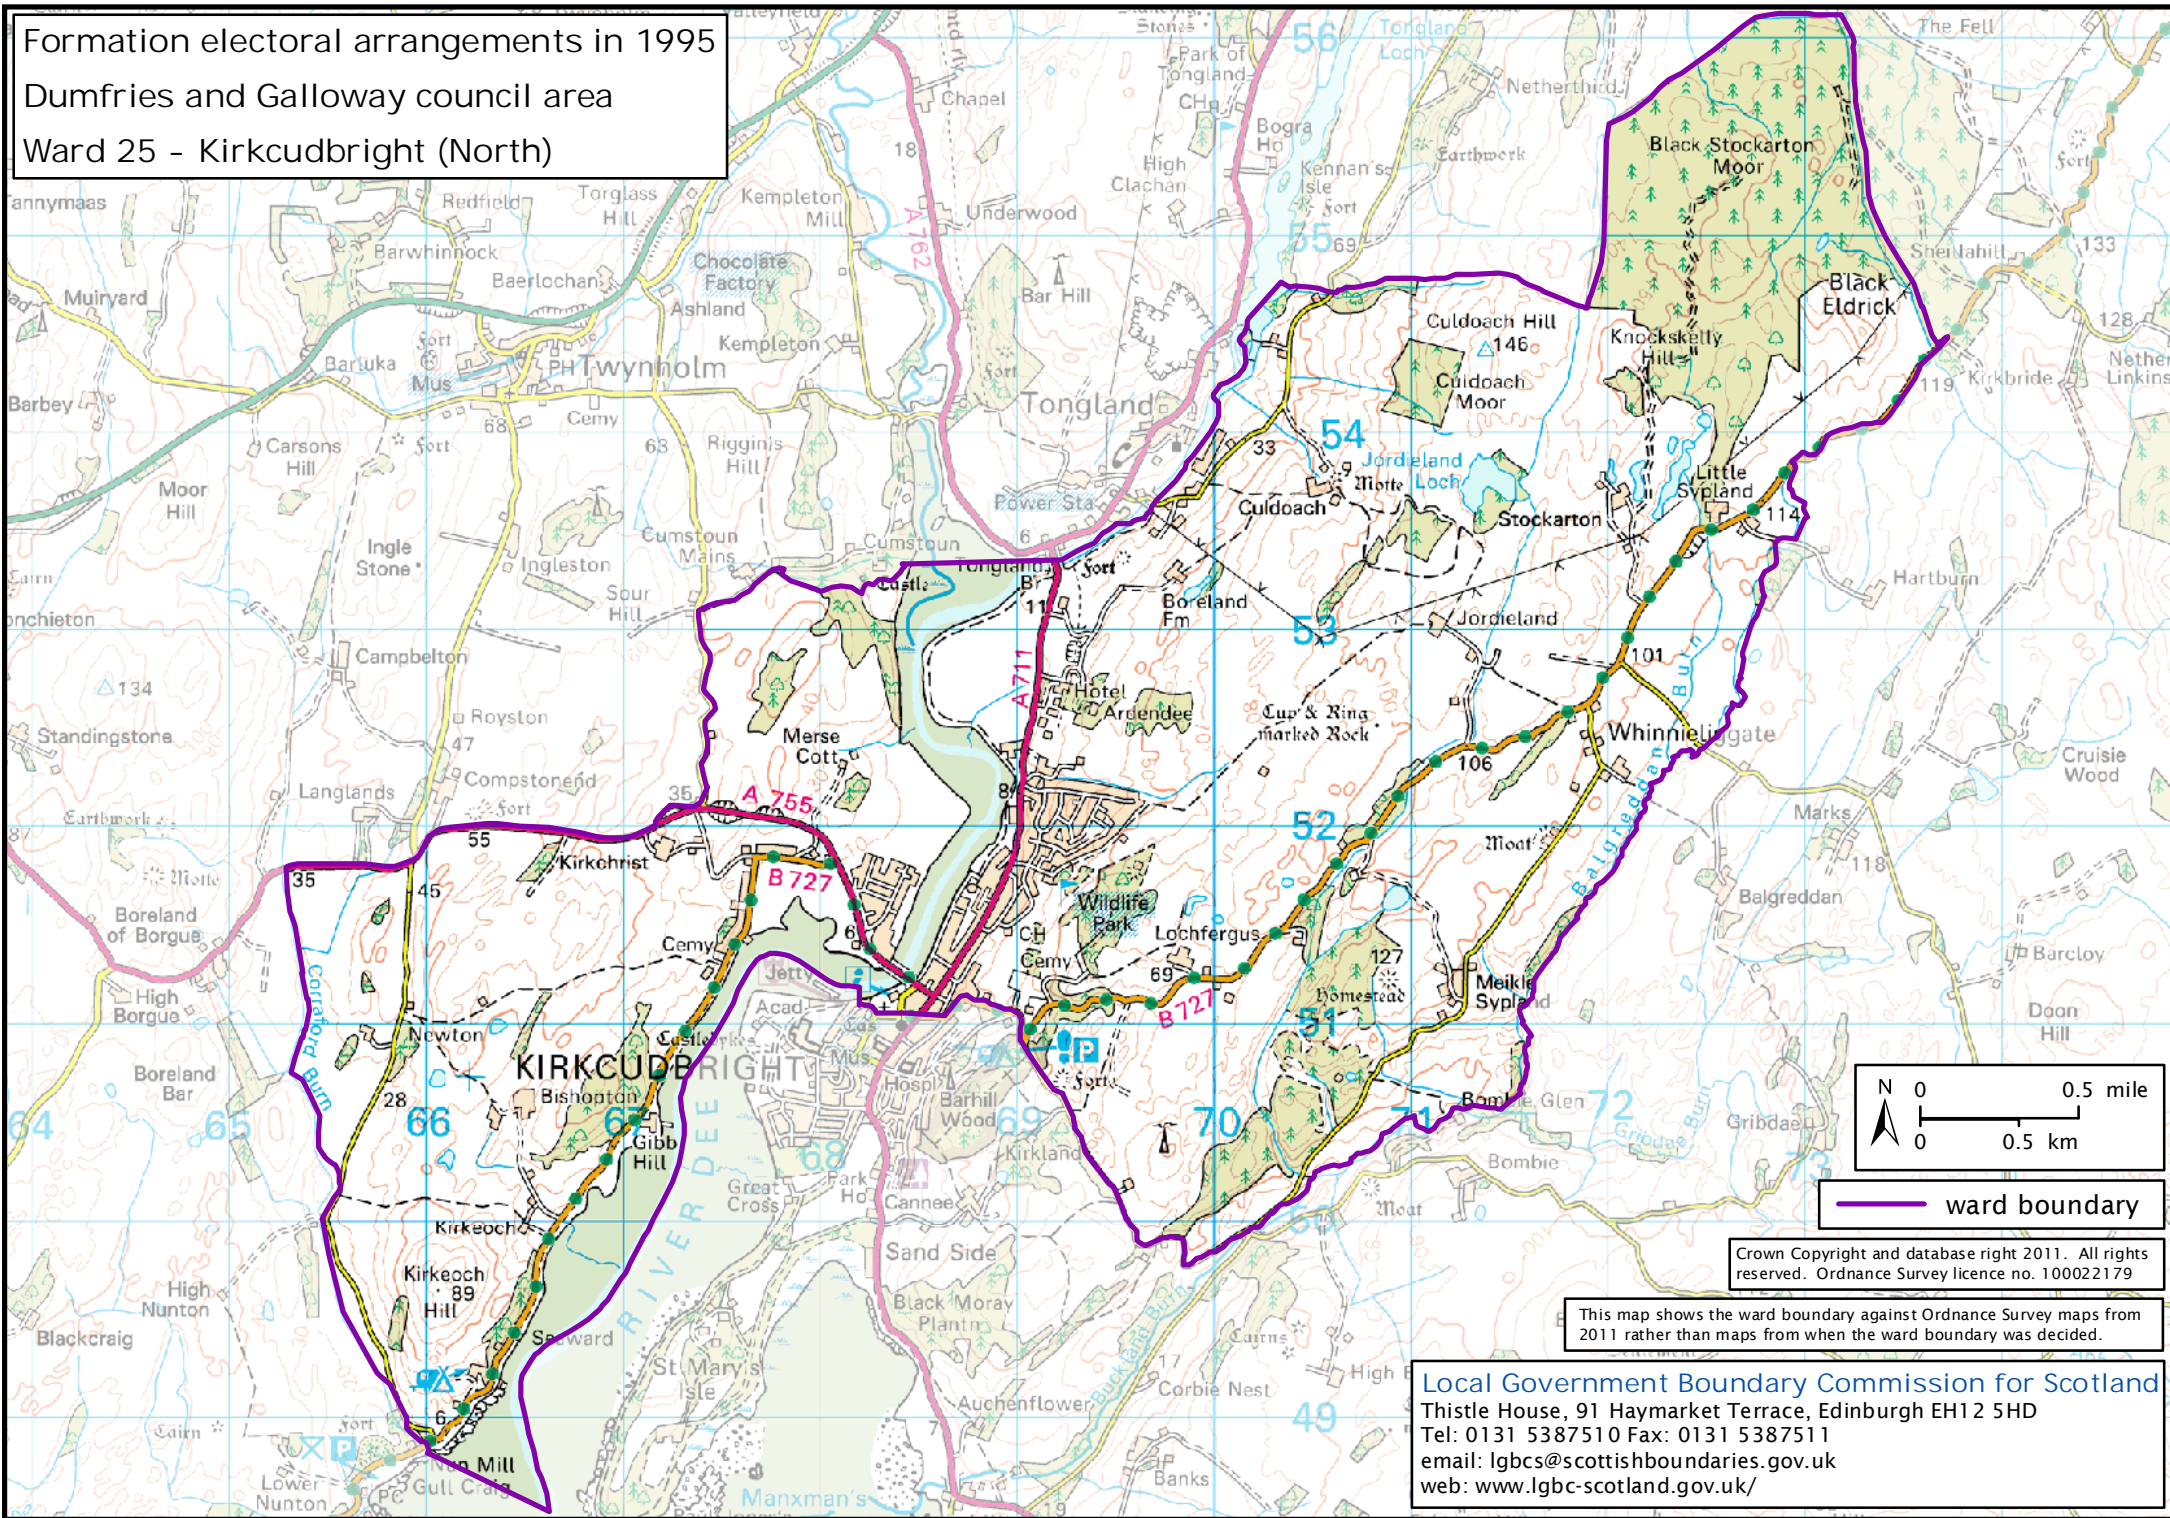

Formation electoral arrangements in 1995
Dumfries and Galloway council area
Ward 25 - Kirkcudbright (North)

— ward boundary

Crown Copyright and database right 2011. All rights reserved. Ordnance Survey licence no. 100022179

This map shows the ward boundary against Ordnance Survey maps from 2011 rather than maps from when the ward boundary was decided.

Local Government Boundary Commission for Scotland
Thistle House, 91 Haymarket Terrace, Edinburgh EH12 5HD
Tel: 0131 5387510 Fax: 0131 5387511
email: lgbcscottishboundaries.gov.uk
web: www.lgbc-scotland.gov.uk/