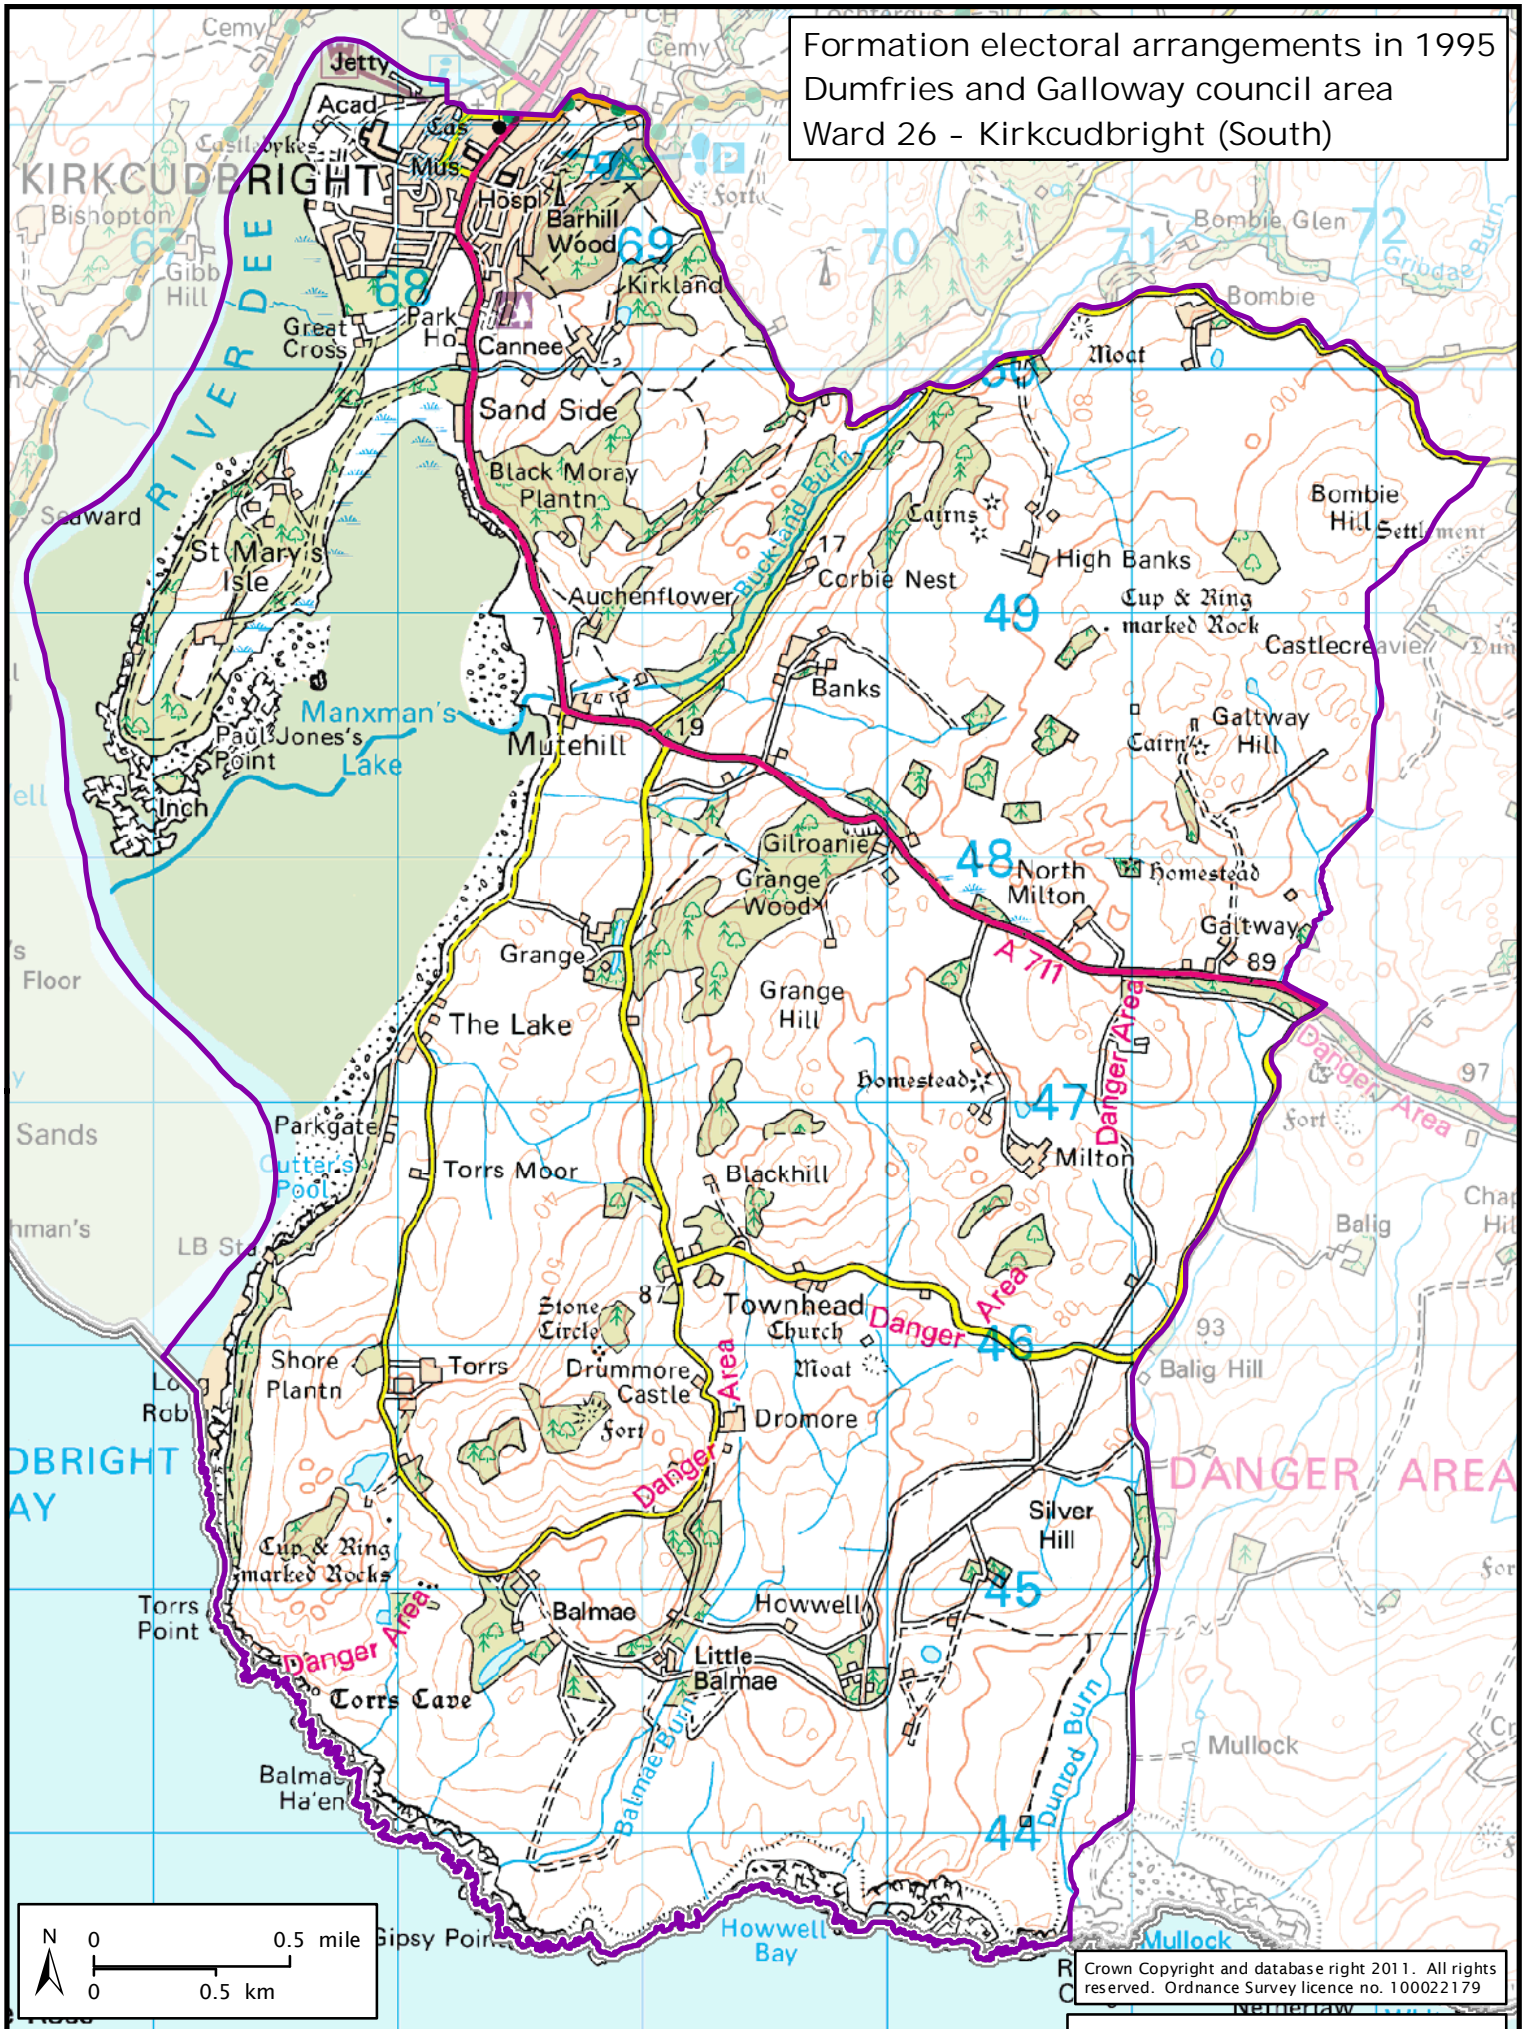

Formation electoral arrangements in 1995
 Dumfries and Galloway council area
 Ward 26 - Kirkcudbright (South)

© Crown Copyright and database right 2011. All rights reserved. Ordnance Survey licence no. 10002179

council area boundary
 ward boundary

Local Government Boundary Commission for Scotland
 Thistle House, 91 Haymarket Terrace, Edinburgh EH1 2 5HD
 Tel: 0131 538 7510 Fax: 0131 538 7511
 email: lgbcscottishboundaries.gov.uk web: www.lgbc-scotland.gov.uk

This map shows the ward boundary against Ordnance Survey maps from 2011 rather than maps from when the ward boundary was decided.