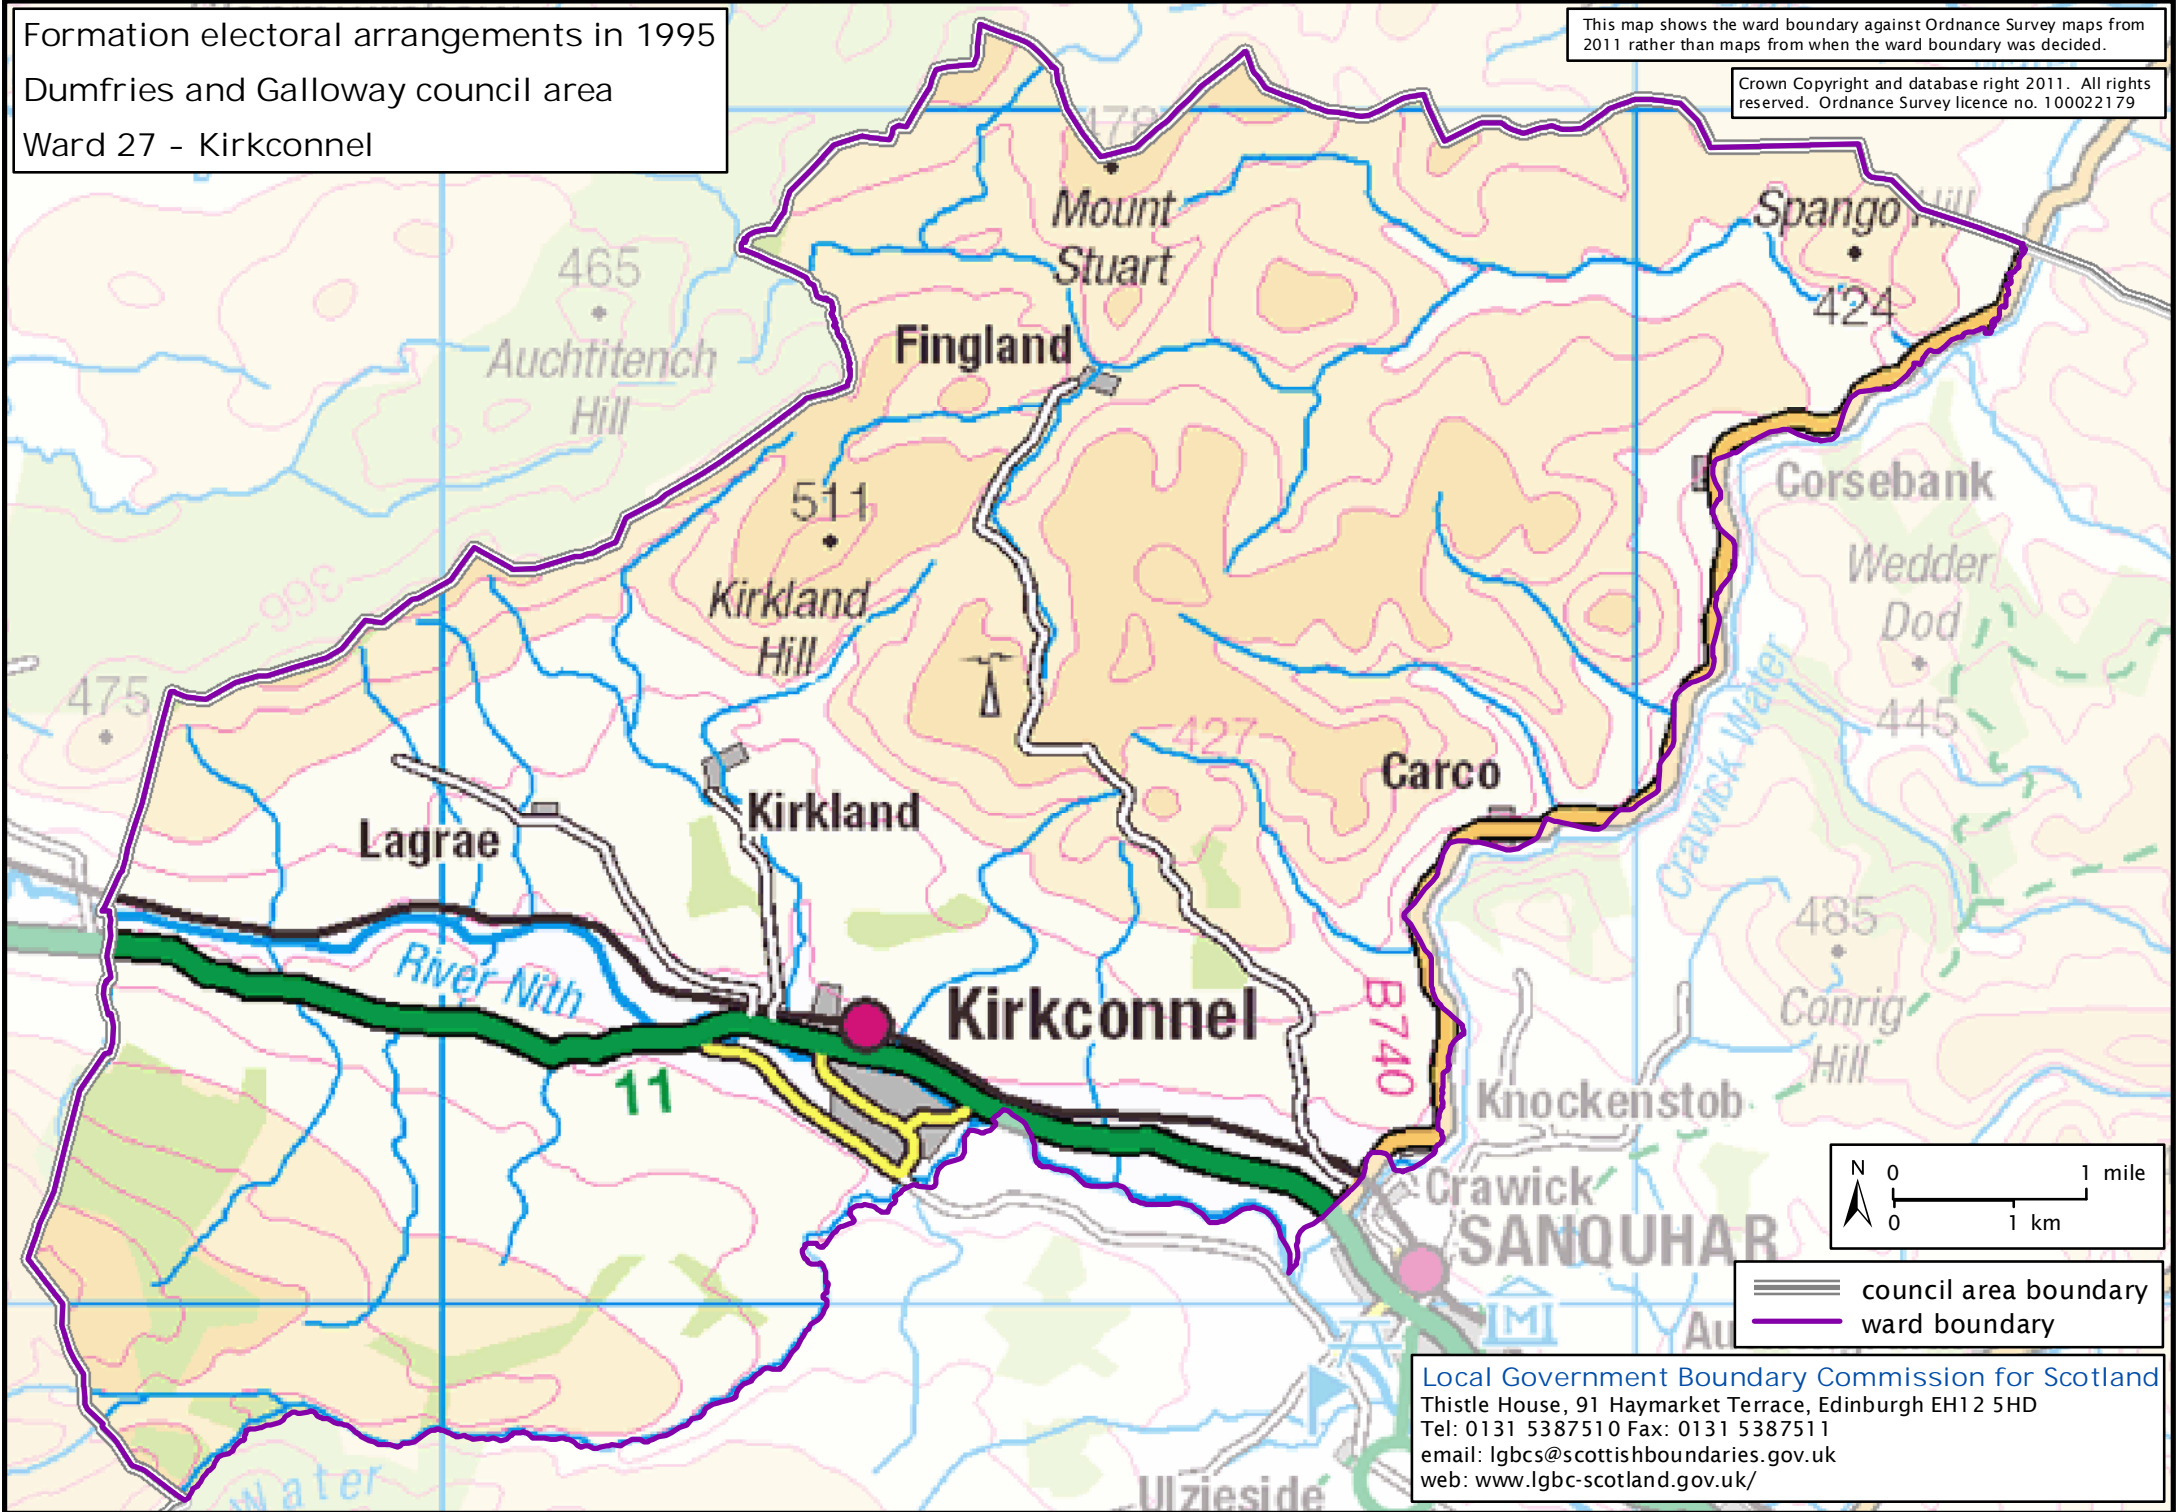

Formation electoral arrangements in 1995

Dumfries and Galloway council area

Ward 27 - Kirkconnel

This map shows the ward boundary against Ordnance Survey maps from 2011 rather than maps from when the ward boundary was decided.

Crown Copyright and database right 2011. All rights reserved. Ordnance Survey licence no. 100022179

Local Government Boundary Commission for Scotland
Thistle House, 91 Haymarket Terrace, Edinburgh EH12 5HD
Tel: 0131 5387510 Fax: 0131 5387511
email: lgbcscottishboundaries.gov.uk
web: www.lgbc-scotland.gov.uk/