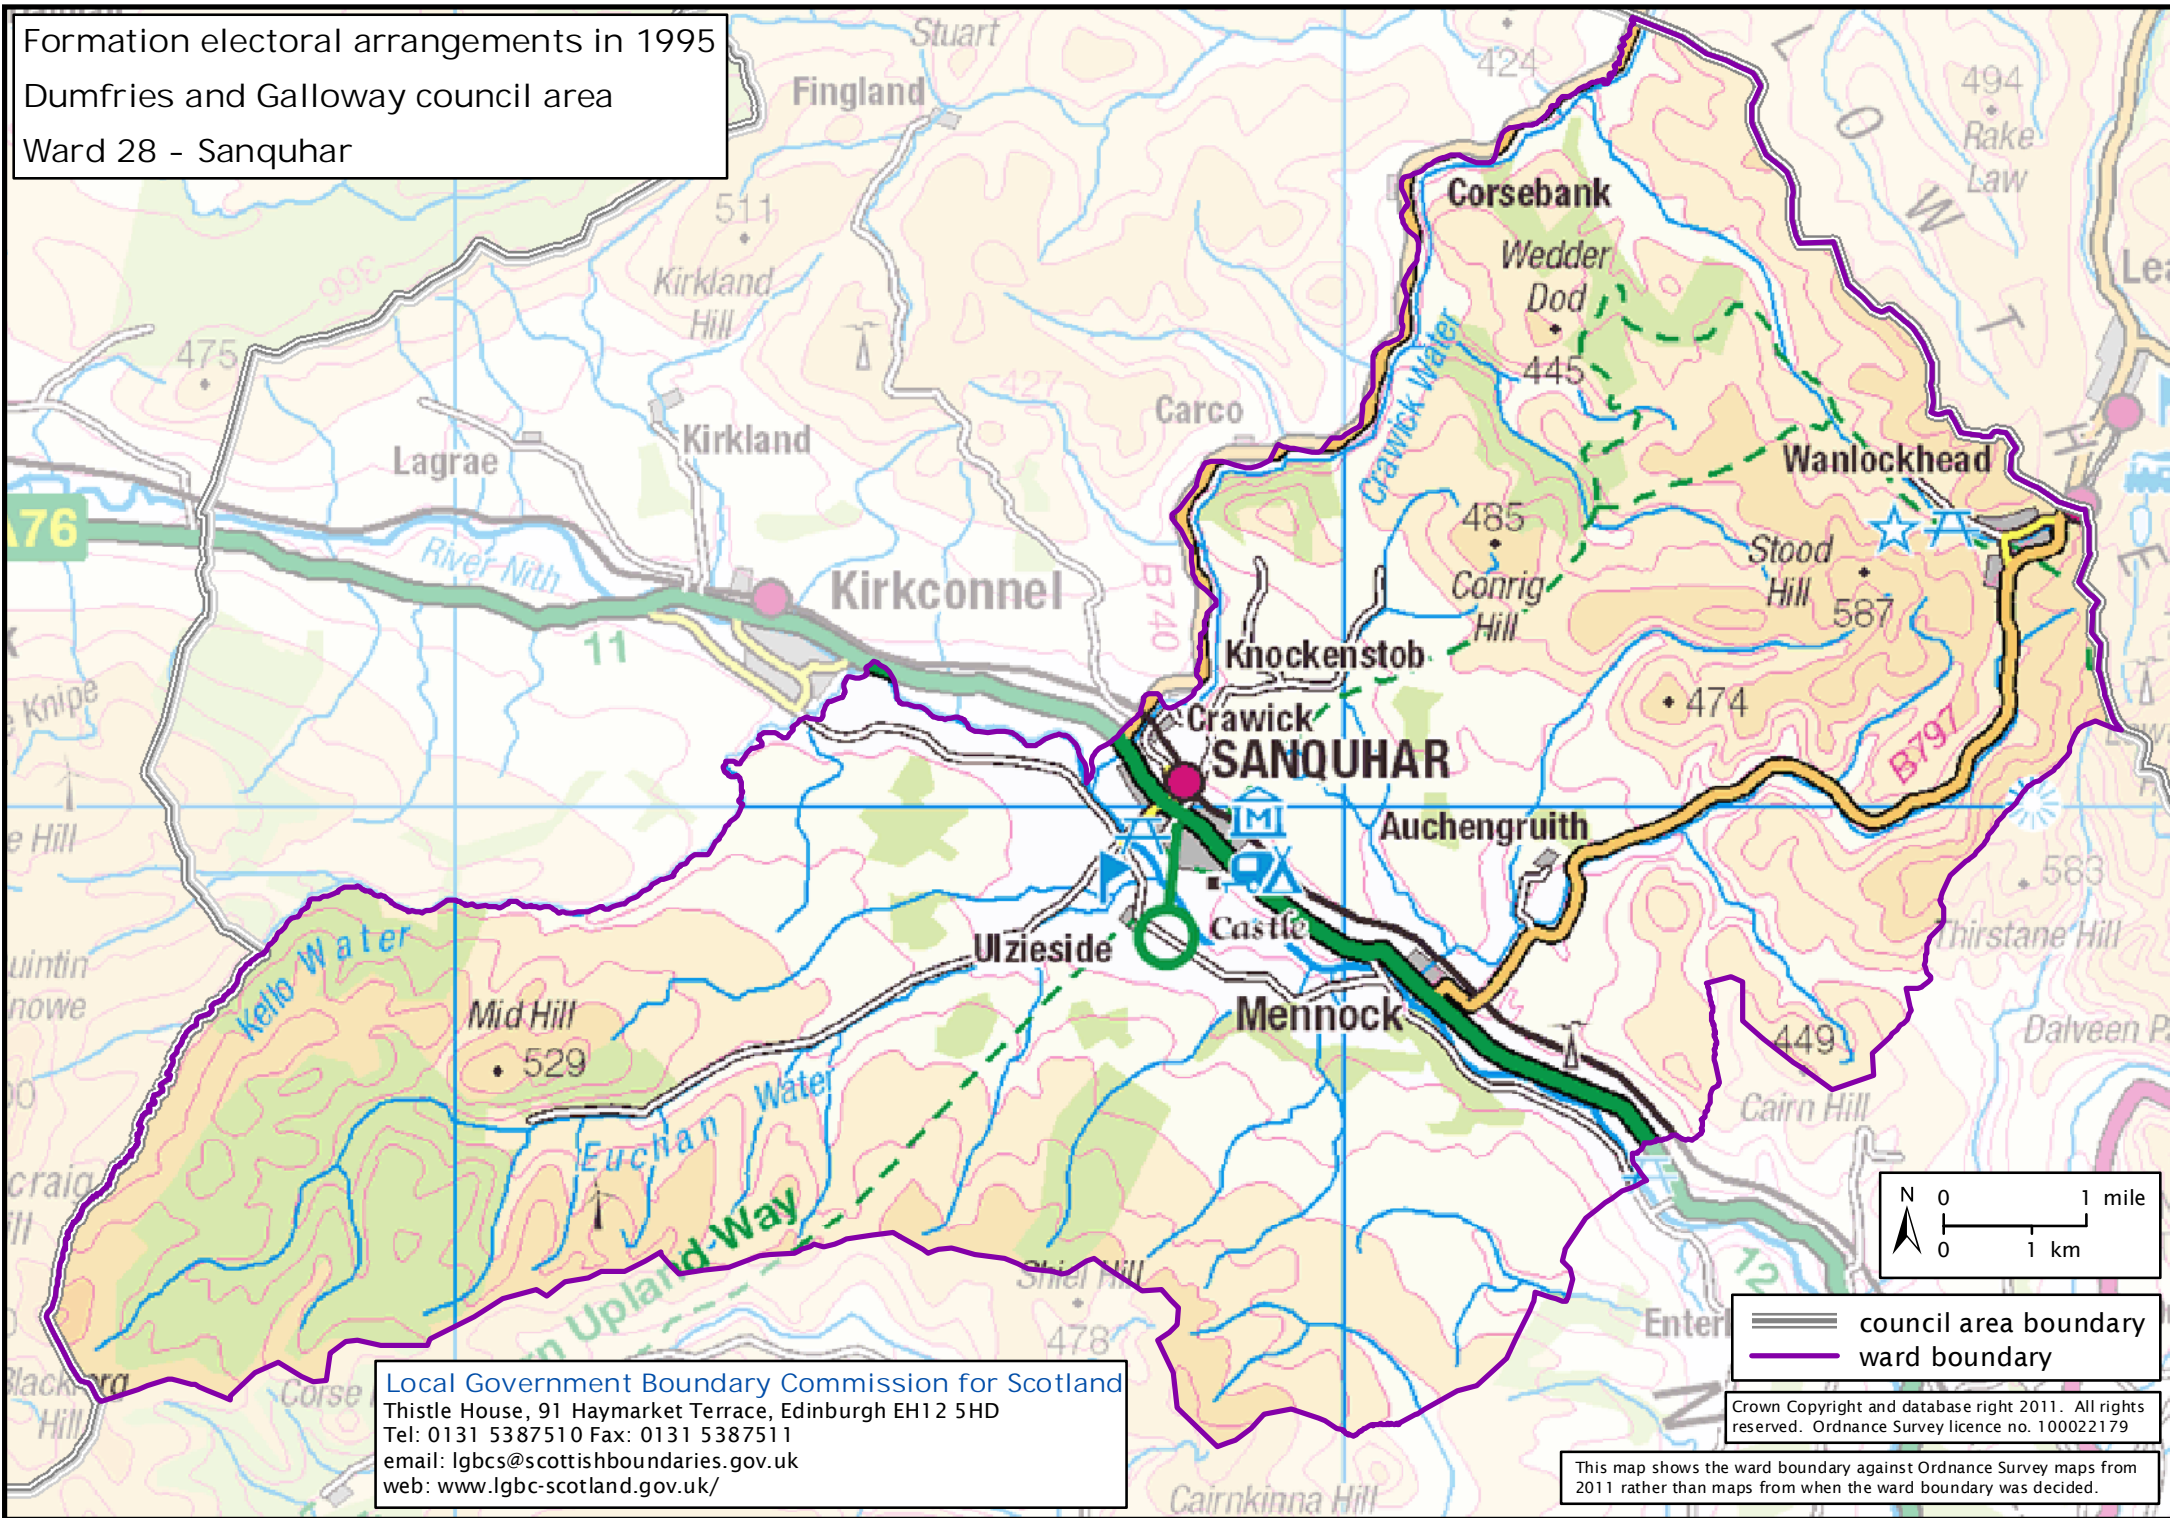

Formation electoral arrangements in 1995
Dumfries and Galloway council area
Ward 28 - Sanquhar

Local Government Boundary Commission for Scotland
Thistle House, 91 Haymarket Terrace, Edinburgh EH12 5HD
Tel: 0131 5387510 Fax: 0131 5387511
email: lgbc@scottishboundaries.gov.uk
web: www.lgbc-scotland.gov.uk/

== council area boundary
— ward boundary

Crown Copyright and database right 2011. All rights reserved. Ordnance Survey licence no. 100022179

This map shows the ward boundary against Ordnance Survey maps from 2011 rather than maps from when the ward boundary was decided.