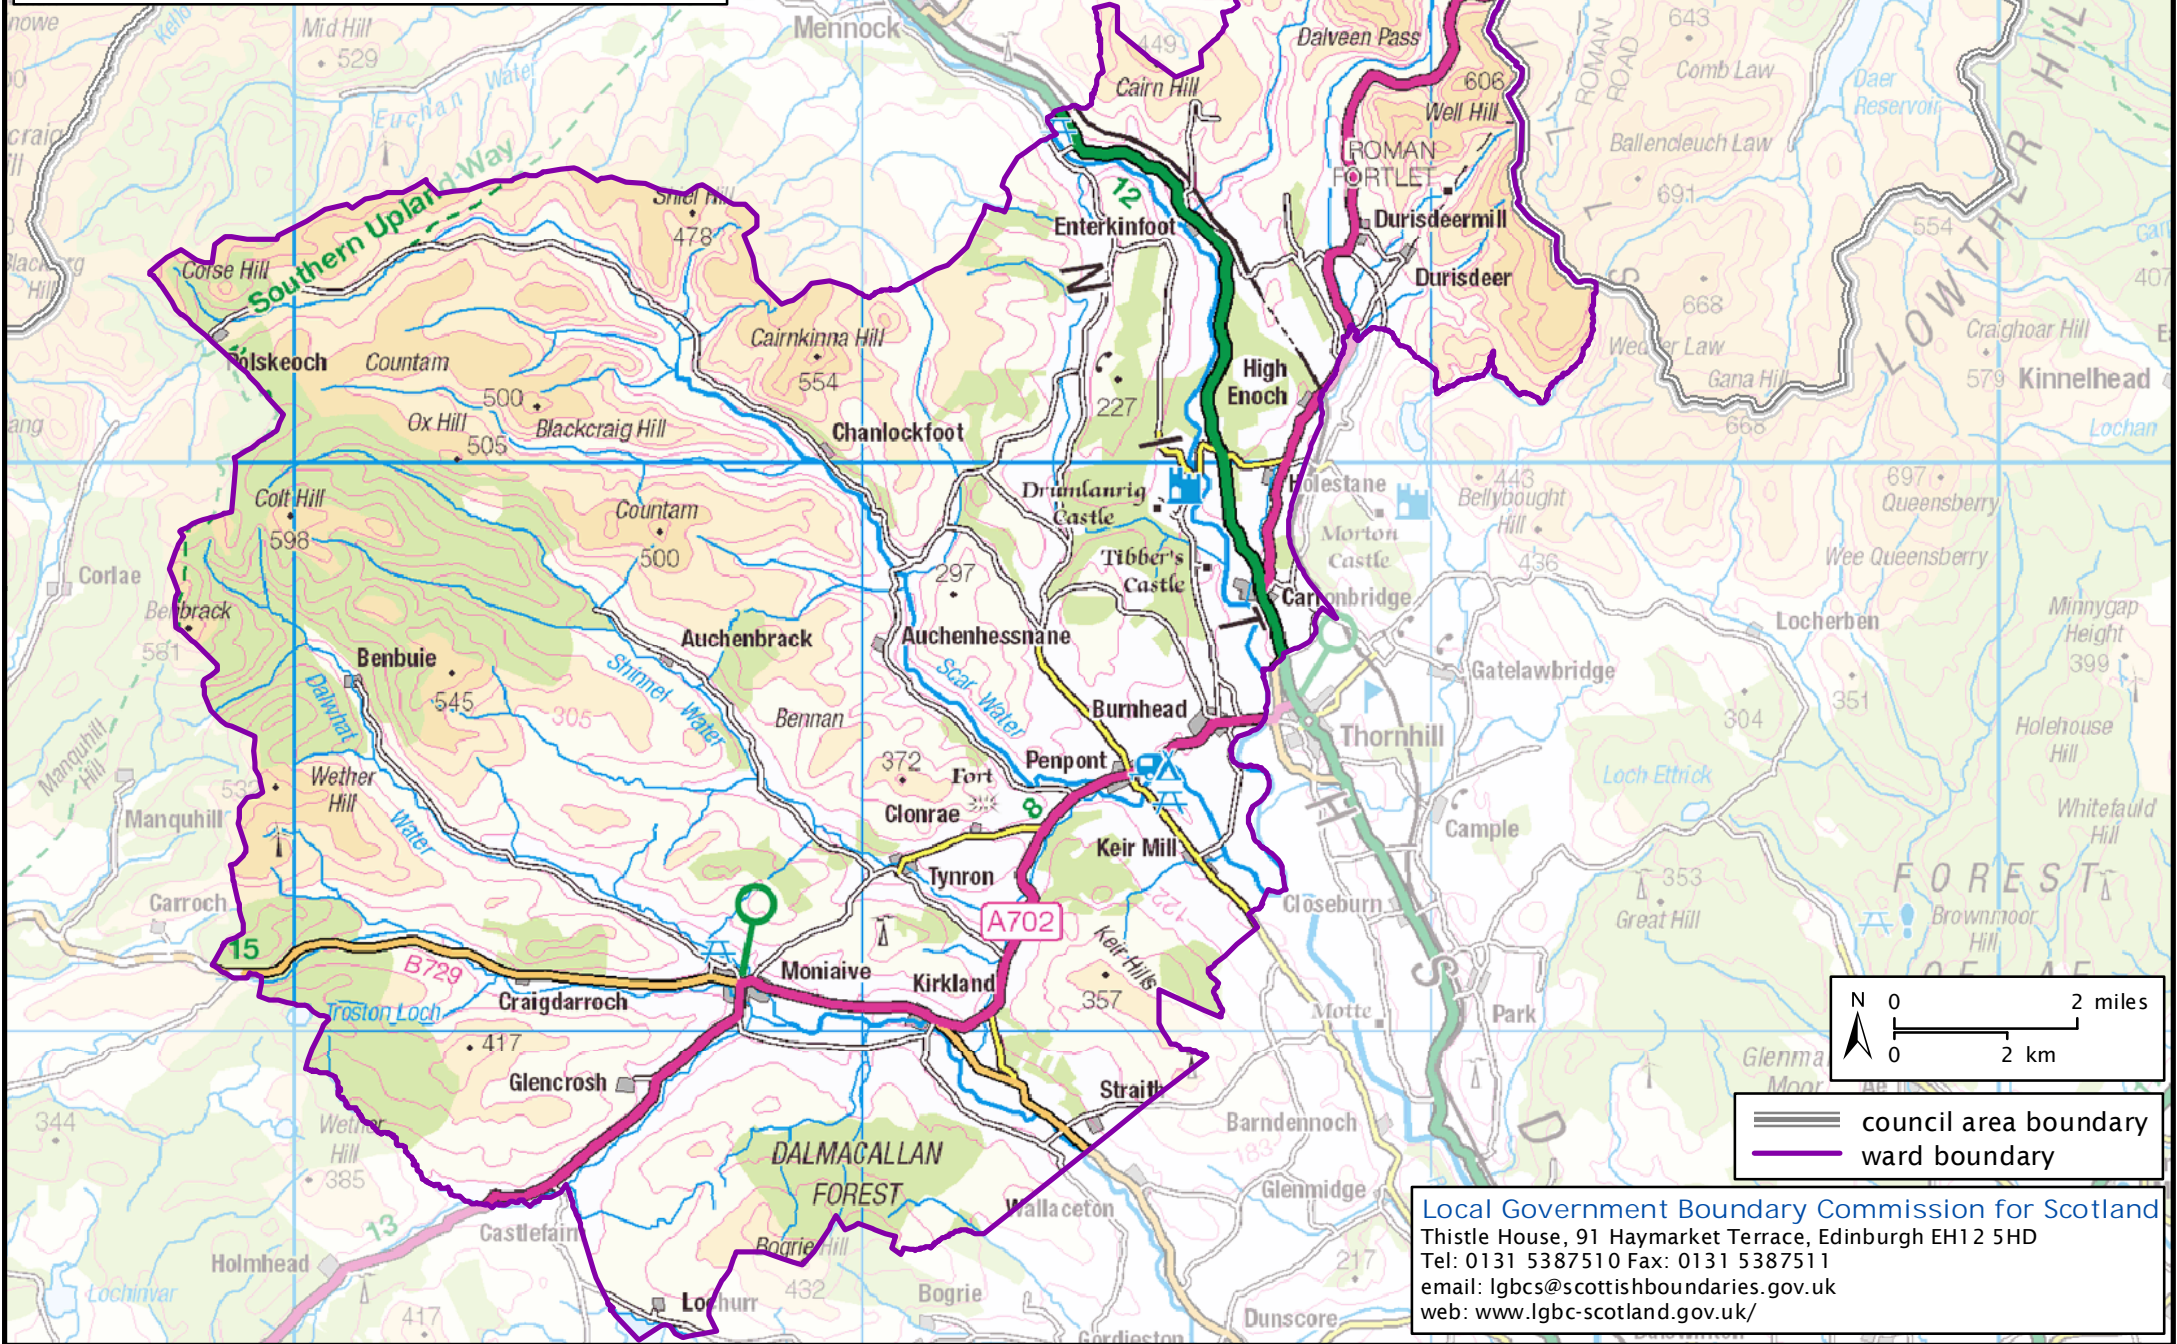

Formation electoral arrangements in 1995
 Dumfries and Galloway council area
 Ward 29 - Shinnel

This map shows the ward boundary against Ordnance Survey maps from 2011 rather than maps from when the ward boundary was decided.

Crown Copyright and database right 2011. All rights reserved. Ordnance Survey licence no. 100022179

council area boundary
 ward boundary

Local Government Boundary Commission for Scotland
 Thistle House, 91 Haymarket Terrace, Edinburgh EH12 5HD
 Tel: 0131 5387510 Fax: 0131 5387511
 email: lgbcscottishboundaries.gov.uk
 web: www.lgbc-scotland.gov.uk/