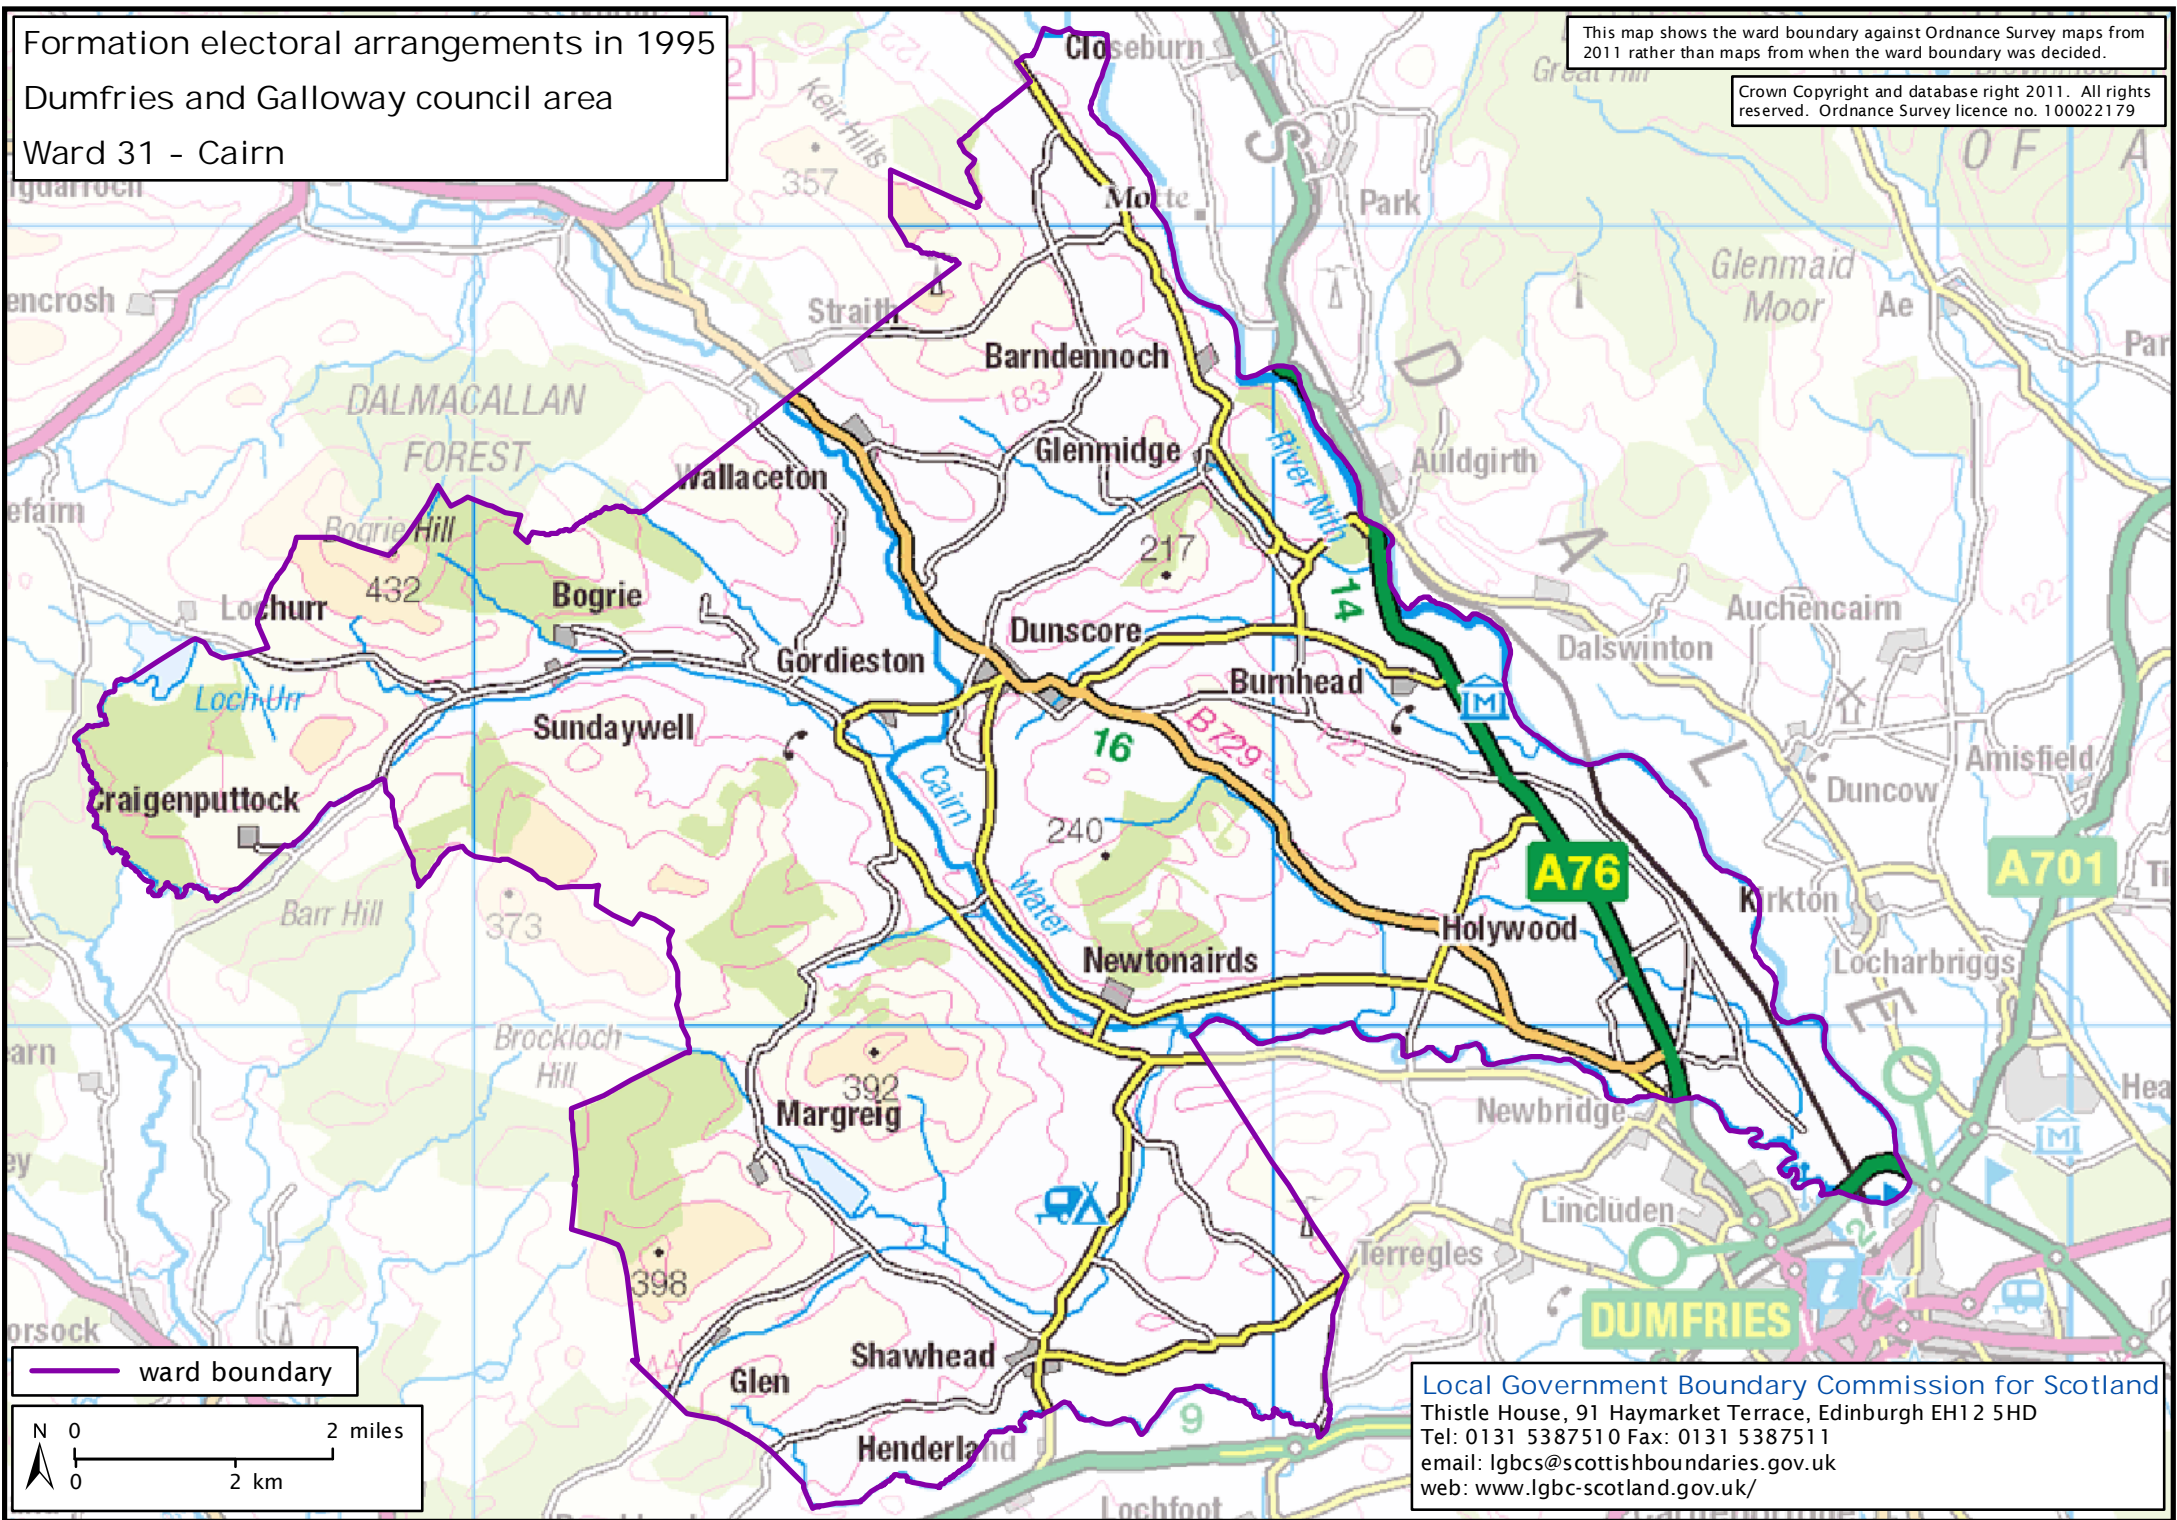

Formation electoral arrangements in 1995
Dumfries and Galloway council area
Ward 31 - Cairn

This map shows the ward boundary against Ordnance Survey maps from 2011 rather than maps from when the ward boundary was decided.

Crown Copyright and database right 2011. All rights reserved. Ordnance Survey licence no. 100022179

ward boundary

Local Government Boundary Commission for Scotland
Thistle House, 91 Haymarket Terrace, Edinburgh EH12 5HD
Tel: 0131 5387510 Fax: 0131 5387511
email: lgbc@scottishboundaries.gov.uk
web: www.lgbc-scotland.gov.uk/